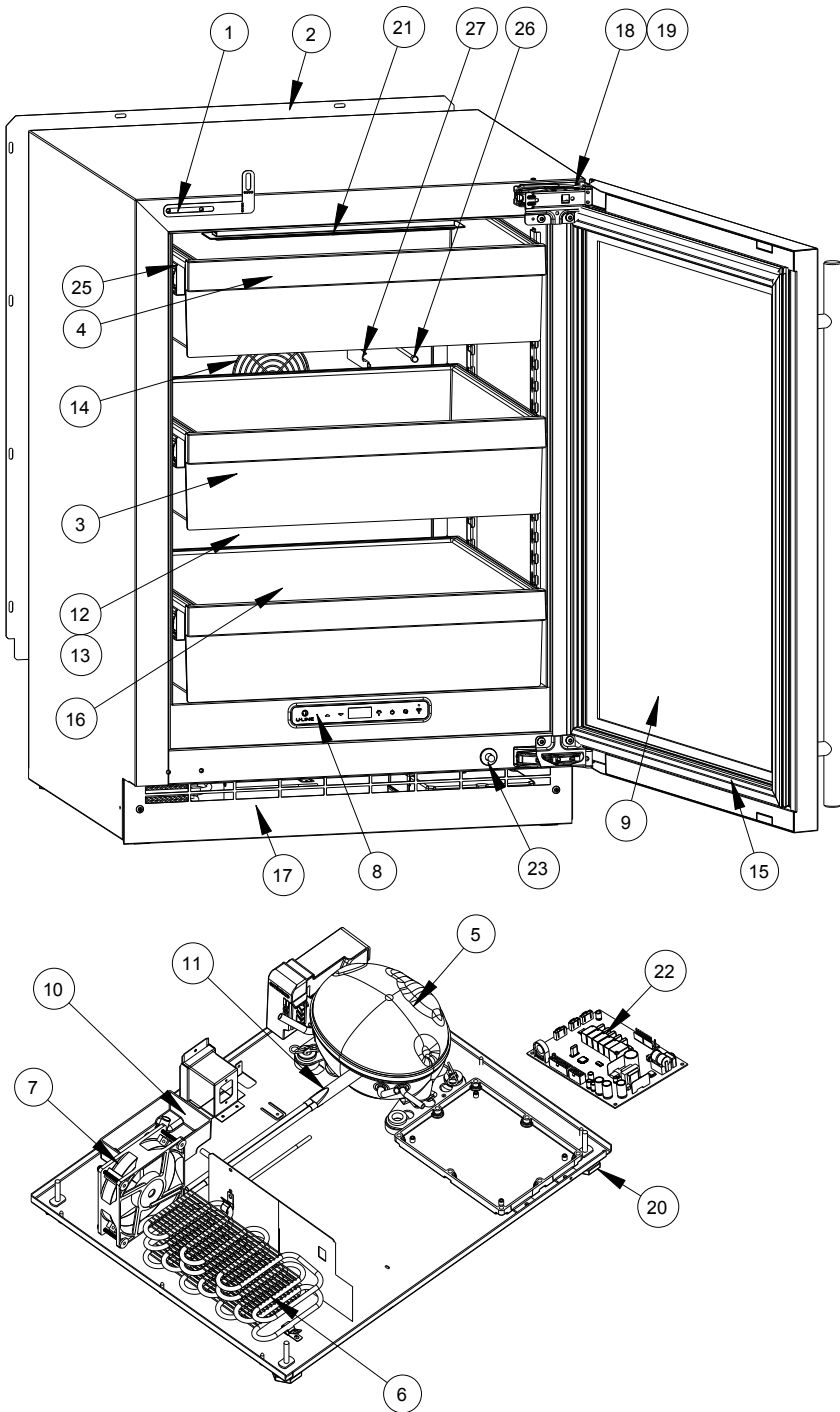

USER GUIDE

Parts

UHRE524-SS01A		
1	ANTI-TIP BRACKET	80-55449-00
2	BACK PANEL	80-55481-00
3	STORAGE BIN	80-54059-00
4	BIN FRONT	80-55482-00
5	COMPRESSOR W/ELECTRICALS	80-55452-00
6	CONDENSER ASSEMBLY	80-55453-00
7	CONDENSER FAN MOTOR	80-54014-00
8	DISPLAY MODULE	80-55429-00
9	DOOR ASSEMBLY	80-55505-00
10	DRAIN PAN	80-54217-00
11	DRIER	80-54055-00
12	EVAPORATOR ASSEMBLY	80-55486-00
13	EVAPORATOR COVER	80-55485-00
14	EVAPORATOR FAN W/COVER	80-55457-00
15	GASKET, DOOR	80-54039-00
16	GLASS SHELF	80-54058-00
17	GRILLE	80-55487-00
18	HINGE ASSEMBLY	80-55374-00
19	HINGE COVER (2)	80-54001-00
20	LEG LEVELERS (4)	80-54019-00
21	LED LIGHT, 2 COLOR	80-55272-00
22	MAIN BOARD	80-55398-00
23	PLUNGER SWITCH	80-55375-00
24	POWER CORD*	80-55462-00
25	SLIDE ASSEMBLY	80-55509-00
26	THERMISTOR	80-54006-00
27	THERMISTOR COVER	80-55464-00
28	WIRE HARNESS, BOARD*	80-55466-00

*Not Shown