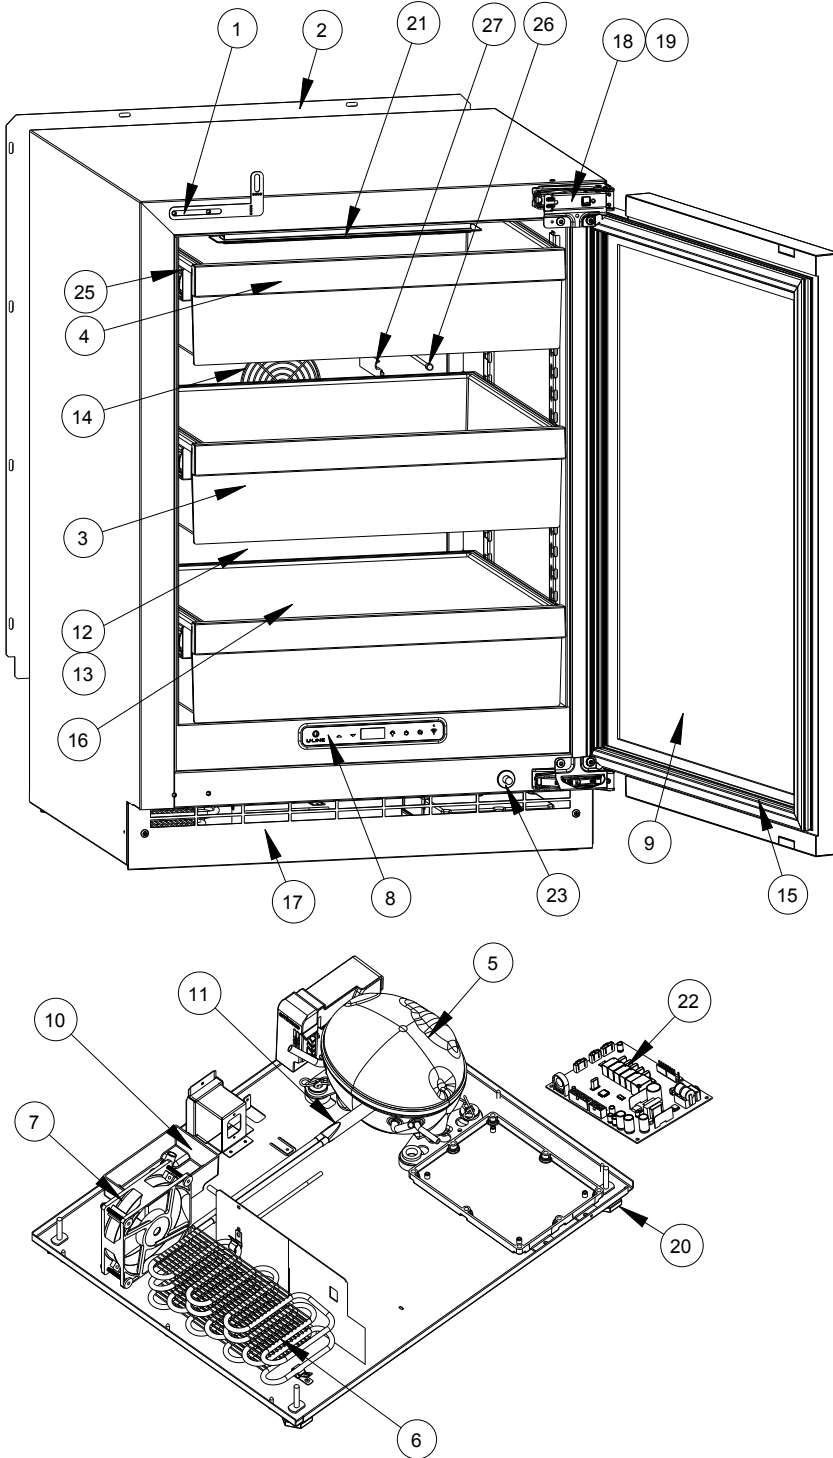

## Parts

UHRE524-IS01A		
1	ANTI-TIP BRACKET	80-55449-00
2	BACK PANEL	80-55481-00
3	STORAGE BIN	<a href="#">80-54059-00</a>
4	BIN FRONT	80-55482-00
5	COMPRESSOR W/ELECTRICALS	80-55452-00
6	CONDENSER ASSEMBLY	80-55453-00
7	CONDENSER FAN	<a href="#">80-54014-00</a>
8	DISPLAY MODULE	80-55429-00
9	DOOR ASSEMBLY	80-55489-00
10	DRAIN PAN	<a href="#">80-54217-00</a>
11	DRIER	<a href="#">80-54055-00</a>
12	EVAPORATOR ASSEMBLY	80-55486-00
13	EVAPORATOR COVER	80-55485-00
14	EVAPORATOR FAN W/COVER	80-55457-00
15	GASKET, DOOR	<a href="#">80-54039-00</a>
16	GLASS SHELF	<a href="#">80-54058-00</a>
17	GRILLE	80-55487-00
18	HINGE ASSEMBLY	80-55374-00
19	HINGE COVER (2)	<a href="#">80-54001-00</a>
20	LEG LEVELERS (4)	<a href="#">80-54019-00</a>
21	LED LIGHT, 2 COLOR	80-55272-00
22	MAIN BOARD	<a href="#">80-55398-00</a>
23	PLUNGER SWITCH	80-55375-00
24	POWER CORD*	80-55462-00
25	SLIDE ASSEMBLY	80-55509-00
26	THERMISTOR	<a href="#">80-54006-00</a>
27	THERMISTOR COVER	80-55464-00
28	WIRE HARNESS, BOARD*	80-55466-00