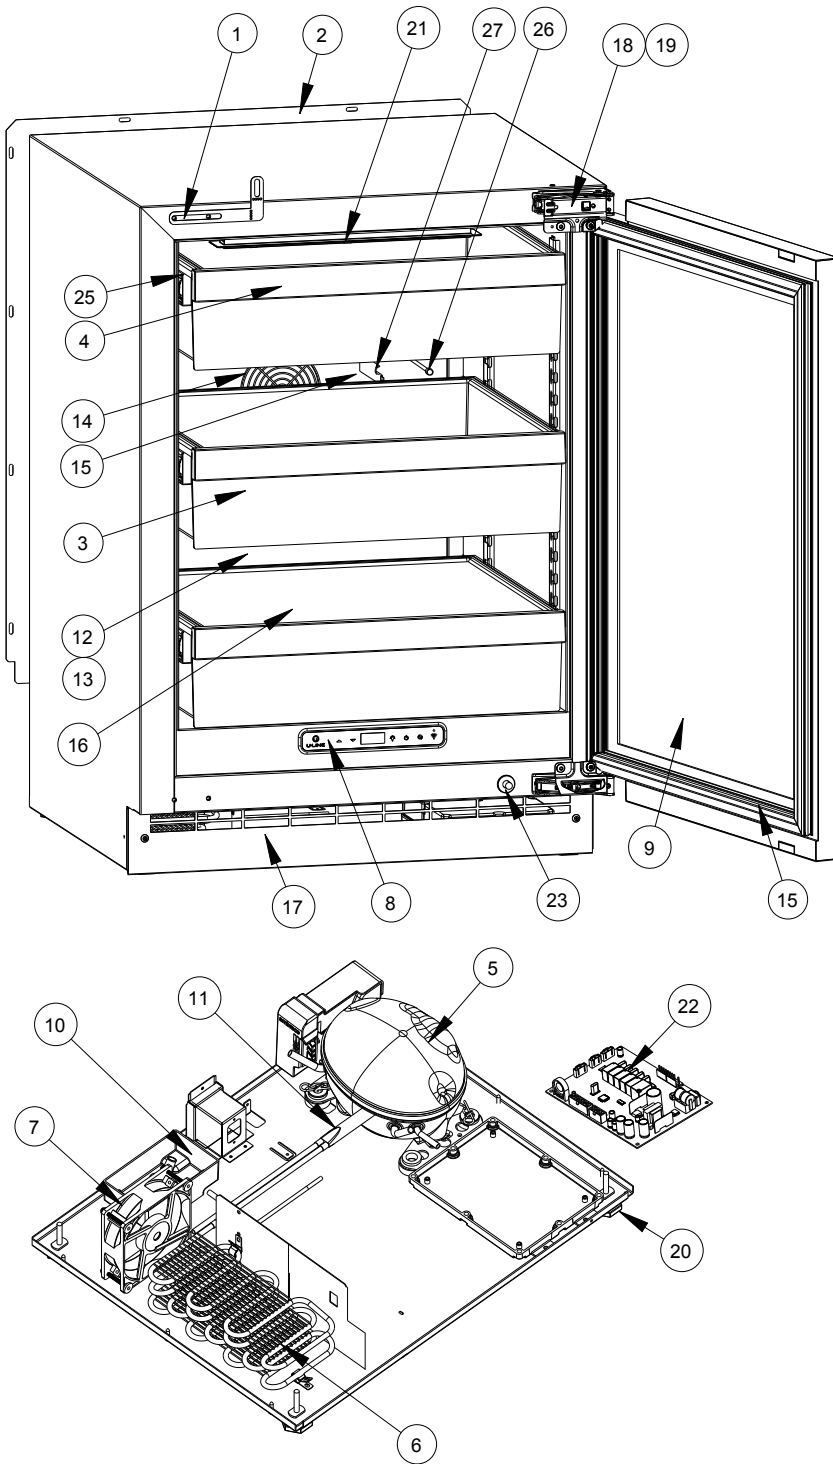

USER GUIDE

Parts

UHRE524-IG01A		
1	ANTI-TIP BRACKET	80-55449-00
2	BACK PANEL	80-55481-00
3	STORAGE BIN	80-54059-00
4	BIN FRONT	80-55482-00
5	COMPRESSOR W/ELECTRICALS	80-55452-00
6	CONDENSER ASSEMBLY	80-55453-00
7	CONDENSER FAN MOTOR	80-54014-00
8	DISPLAY MODULE	80-55429-00
9	DOOR ASSEMBLY	80-55490-00
10	DRAIN PAN	80-54217-00
11	DRIER	80-54055-00
12	EVAPORATOR ASSEMBLY	80-55486-00
13	EVAPORATOR COVER	80-55485-00
14	EVAPORATOR FAN W/COVER	80-55457-00
15	GASKET, DOOR	80-54039-00
16	GLASS SHELF	80-54058-00
17	GRILLE	80-55487-00
18	HINGE ASSEMBLY	80-55374-00
19	HINGE COVER (2)	80-54001-00
20	LEG LEVELERS (4)	80-54019-00
21	LED LIGHT, 2 COLOR	80-55272-00
22	MAIN BOARD	80-55398-00
23	PLUNGER SWITCH	80-55375-00
24	POWER CORD*	80-55462-00
25	SLIDE ASSEMBLY	80-55509-00
26	THERMISTOR	80-54006-00
27	THERMISTOR COVER	80-55464-00
30	WIRE HARNESS, BOARD*	80-55466-00

*Not Shown