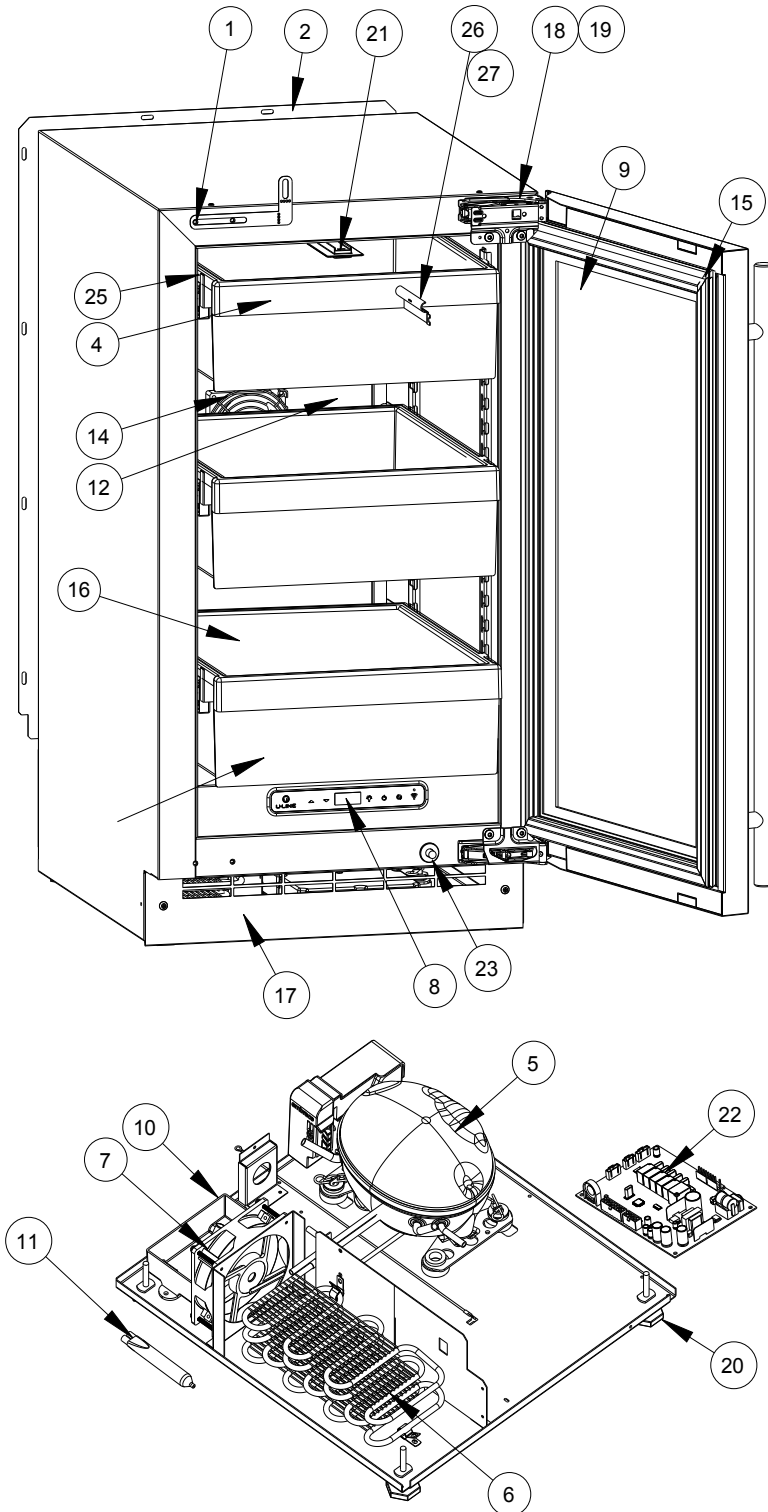

Parts

UHRE518-SG01A		
1	ANTI-TIP BRACKET	80-55449-00
2	BACK PANEL	80-55474-00
3	BIN, STORAGE	80-54050-00
4	BIN FRONT	80-55475-00
5	COMPRESSOR	80-55452-00
6	CONDENSER ASSEMBLY	80-55453-00
7	CONDENSER FAN	80-54014-00
8	DISPLAY MODULE	80-55429-00
9	DOOR ASSEMBLY	80-55495-00
10	DRAIN PAN	80-54217-00
11	DRIER	80-54055-00
12	EVAPORATOR ASSEMBLY	80-55478-00
13	EVAPORATOR COVER	80-55477-00
14	EVAPORATOR FAN W/COVER	80-55457-00
15	GASKET, DOOR	80-55517-00
16	GLASS SHELF	80-54049-00
17	GRILLE	80-55479-00
18	HINGE ASSEMBLY	80-55374-00
19	HINGE COVER (2)	80-54001-00
20	LEG LEVELERS (4)	80-54019-00
21	LED LIGHT, 2 COLOR	80-55272-00
22	MAIN BOARD	80-55398-00
23	PLUNGER SWITCH	80-55375-00
24	POWER CORD*	80-55462-00
25	SLIDE ASSEMBLY	80-55509-00
26	THERMISTOR	80-54006-00
27	THERMISTOR COVER	80-55464-00
28	WIRE HARNESS, BOARD*	80-55466-00

*Not Shown