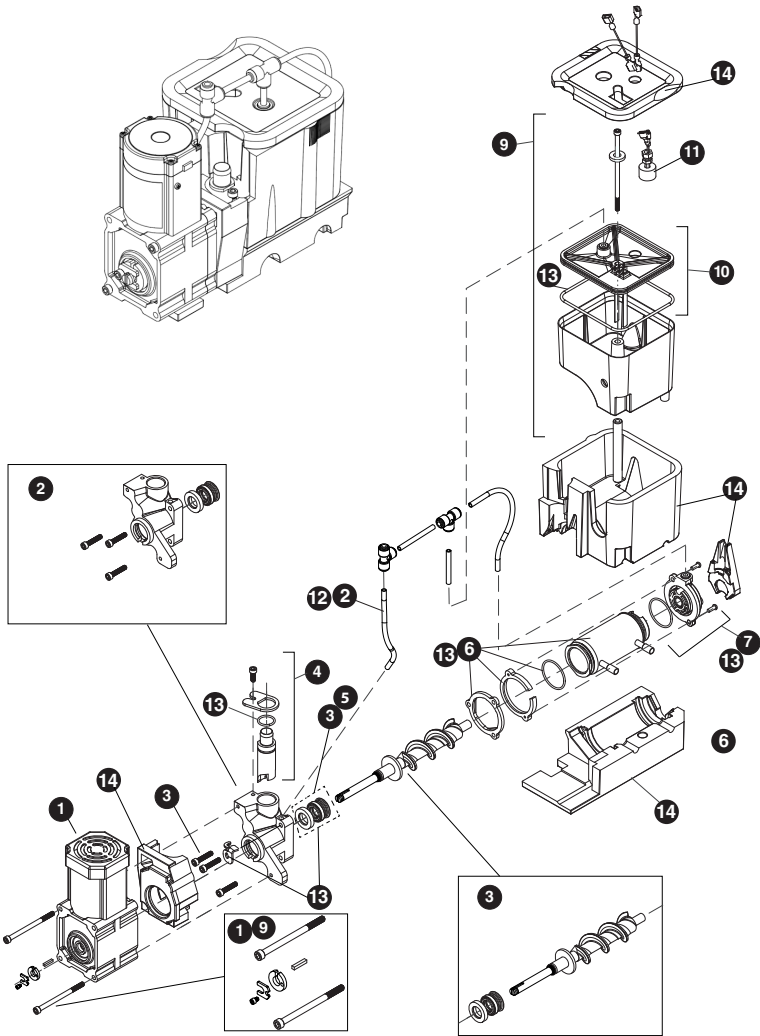

USER GUIDE

Parts

UHNB115-IS01A		
1	ACCESS PANEL	80-55369-00
2	BACK PANEL (2PCS)	80-55377-00
3	COMPRESSOR W/ELECTRICALS	80-54140-00
4	CONDENSER ASSEMBLY	80-55213-01
5	CONDENSER FAN BLADE	80-54066-00
6	CONDENSER FAN MOTOR	80-54138-00
7	COVER W/HOOK	80-54332-00
8	DISPLAY MODULE	80-55214-00
9	DOOR ASSEMBLY	80-55378-00
10	DRIER	80-54055-00
11	DUMP VALVE	80-55232-00
12	EVAPORATOR ASSEMBLY**	80-55216-00
13	GASKET	80-55372-00
14	GRILLE ASSEMBLY	80-55373-00
15	HEAT EXCHANGER ASSEMBLY	80-55434-00
16	HINGE COVER	80-54001-00
17	HINGE ASSEMBLY	80-55374-00
18	ICE SCOOP	80-54080-00
19	LED LIGHT STRIP AND COVER	80-54000-00
20	LEG LEVELERS (4)	80-54019-00
21	NUGGET ICE CLEANER*	ULANUGGETCLEAN
22	MAIN BOARD	80-55398-00
23	PLUNGER SWITCH NUG NUGGET	80-55375-00
24	POWER CORD, NUGGET*	80-55376-00
25	THERMISTOR	80-54006-00
26	WATER VALVE, RESERVOIR/INLET	80-55448-00
27	WIRE HARNESS, BOARD*	80-55226-00

*Not Pictured

**See next page for parts breakdown

Parts

NUGGET ICE EVAPORATOR		
1	GEAR MOTOR ASSEMBLY	80-55371-01
2	MAIN HOUSING W/SEAL & SCREWS	80-55371-02
3	AUGER W/FRONT SEAL	80-55371-04
4	ICE COMPRESSION NOZZLE ASSY	80-55371-05
5	FRONT SEAL AND O-RING	80-55371-06
6	EVAPORATOR W/FLANGES & O-RING	80-55371-07
7	HOUSING, BUSHING	80-55371-08
8	HARDWARE KIT, GEAR MOTOR	80-55371-09
9	RESERVOIR & FLOAT COMPLETE ASSY	80-55371-10
10	RESERVOIR LID & O-RING	80-55371-11
11	FLOAT SWITCH	80-55538-00
12	WATER LINE, 12" SEGMENT	80-54722-01
13	WATER SEAL KIT	80-55371-13
14	INSULATION KIT*	80-55371-14
15	DUMP VALVE TUBE ASSY	80-55447-01
16	RESERVOIR DUMP VALVE TUBE ASSY	80-55371-20
17	ICE TRANSPORT TUBE ASSY	80-55371-19