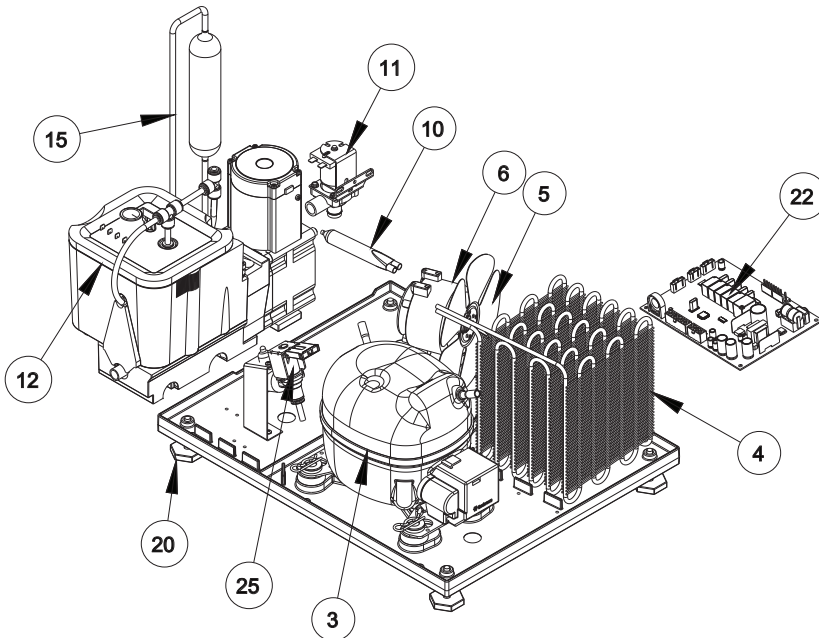

USER GUIDE

Parts

UHNB115-IS01A		
1	ACCESS PANEL	80-55369-00
2	BACK PANEL (2PCS)	80-55377-00
3	COMPRESSOR W/ELECTRICALS	80-54140-00
4	CONDENSER ASSEMBLY	80-55213-01
5	CONDENSER FAN BLADE	80-54066-00
6	CONDENSER FAN MOTOR	80-54138-00
7	COVER W/HOOK	80-54332-00
8	DISPLAY MODULE	80-55214-00
9	DOOR ASSEMBLY	80-55378-00
10	DRIER	80-54055-00
11	DUMP VALVE	80-55232-00
12	EVAPORATOR ASSEMBLY**	80-55216-00
13	GASKET	80-55372-00
14	GRILLE ASSEMBLY	80-55373-00
15	HEAT EXCHANGER ASSEMBLY	80-55434-00
16	HINGE COVER	80-54001-00
17	HINGE ASSEMBLY	80-55374-00
18	ICE SCOOP	80-54080-00
19	LED LIGHT STRIP AND COVER	80-54000-00
20	LEG LEVELERS (4)	80-54019-00
21	NUGGET ICE CLEANER*	ULANUGGETCLEAN
22	MAIN BOARD	80-55398-00
23	PLUNGER SWITCH NUG NUGGET	80-55375-00
24	POWER CORD, NUGGET*	80-55376-00
25	THERMISTOR	80-54006-00
26	WATER VALVE, RESERVOIR/INLET	80-55448-00
27	WIRE HARNESS, BOARD*	80-55226-00

*Not Pictured

**See next page for parts breakdown

Parts

NUGGET ICE EVAPORATOR		
1	GEAR MOTOR ASSEMBLY	80-55371-01
2	MAIN HOUSING W/SEAL & SCREWS	80-55371-02
3	AUGER W/FRONT SEAL	80-55371-04
4	ICE COMPRESSION NOZZLE ASSY	80-55371-05
5	FRONT SEAL AND O-RING	80-55371-06
6	EVAPORATOR W/FLANGES & O-RING	80-55371-07
7	HOUSING, BUSHING	80-55371-08
8	HARDWARE KIT, GEAR MOTOR	80-55371-09
9	RESERVOIR & FLOAT COMPLETE ASSY	80-55371-10
10	RESERVOIR LID & O-RING	80-55371-11
11	FLOAT SWITCH	80-55538-00
12	WATER LINE, 12" SEGMENT	80-54722-01
13	WATER SEAL KIT	80-55371-13
14	INSULATION KIT*	80-55371-14
15	DUMP VALVE TUBE ASSY	80-55447-01
16	RESERVOIR DUMP VALVE TUBE ASSY	80-55371-20
17	ICE TRANSPORT TUBE ASSY	80-55371-19