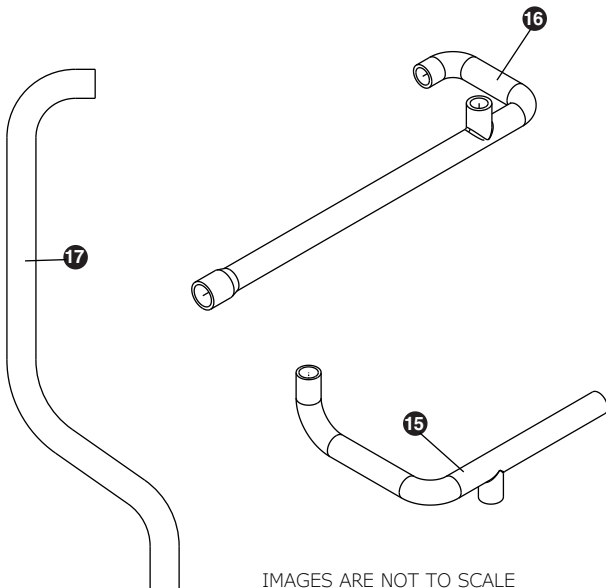

USER GUIDE

Parts

UHNB115-IS01A		
1	ACCESS PANEL	80-55369-00
2	BACK PANEL (2PCS)	80-55377-00
3	COMPRESSOR W/ELECTRICALS	80-54140-00
4	CONDENSER ASSEMBLY	80-55213-01
5	CONDENSER FAN BLADE	80-54066-00
6	CONDENSER FAN MOTOR	80-54138-00
7	COVER W/HOOK	80-54332-00
8	DISPLAY MODULE	80-55214-00
9	DOOR ASSEMBLY	80-55378-00
10	DRIER	80-54055-00
11	DUMP VALVE	80-55232-00
12	EVAPORATOR ASSEMBLY**	80-55216-00
13	GASKET	80-55372-00
14	GRILLE ASSEMBLY	80-55373-00
15	HEAT EXCHANGER ASSEMBLY	80-55434-00
16	HINGE COVER	80-54001-00
17	HINGE ASSEMBLY	80-55374-00
18	ICE SCOOP	80-54080-00
19	LED LIGHT STRIP AND COVER	80-54000-00
20	LEG LEVELERS (4)	80-54019-00
21	NUGGET ICE CLEANER*	ULANUGGETCLEAN
22	MAIN BOARD	80-55398-00
23	PLUNGER SWITCH NUG NUGGET	80-55375-00
24	POWER CORD, NUGGET*	80-55376-00
25	THERMISTOR	80-54006-00
26	WATER VALVE, RESERVOIR/INLET	80-55448-00
27	WIRE HARNESS, BOARD*	80-55226-00

*Not Pictured

**See next page for parts breakdown

Parts

NUGGET ICE EVAPORATOR		
1	GEAR MOTOR ASSEMBLY	80-55371-01
2	MAIN HOUSING W/SEAL & SCREWS	80-55371-02
3	AUGER W/FRONT SEAL	80-55371-04
4	ICE COMPRESSION NOZZLE ASSY	80-55371-05
5	FRONT SEAL AND O-RING	80-55371-06
6	EVAPORATOR W/FLANGES & O-RING	80-55371-07
7	HOUSING, BUSHING	80-55371-08
8	HARDWARE KIT, GEAR MOTOR	80-55371-09
9	RESERVOIR & FLOAT COMPLETE ASSY	80-55371-10
10	RESERVOIR LID & O-RING	80-55371-11
11	FLOAT SWITCH	80-55538-00
12	WATER LINE, 12" SEGMENT	80-54722-01
13	WATER SEAL KIT	80-55371-13
14	INSULATION KIT*	80-55371-14
15	DUMP VALVE TUBE ASSY	80-55447-01
16	RESERVOIR DUMP VALVE TUBE ASSY	80-55371-20
17	ICE TRANSPORT TUBE ASSY	80-55371-19

*Insulation foam pieces are sold only as a complete set

IMAGES ARE NOT TO SCALE