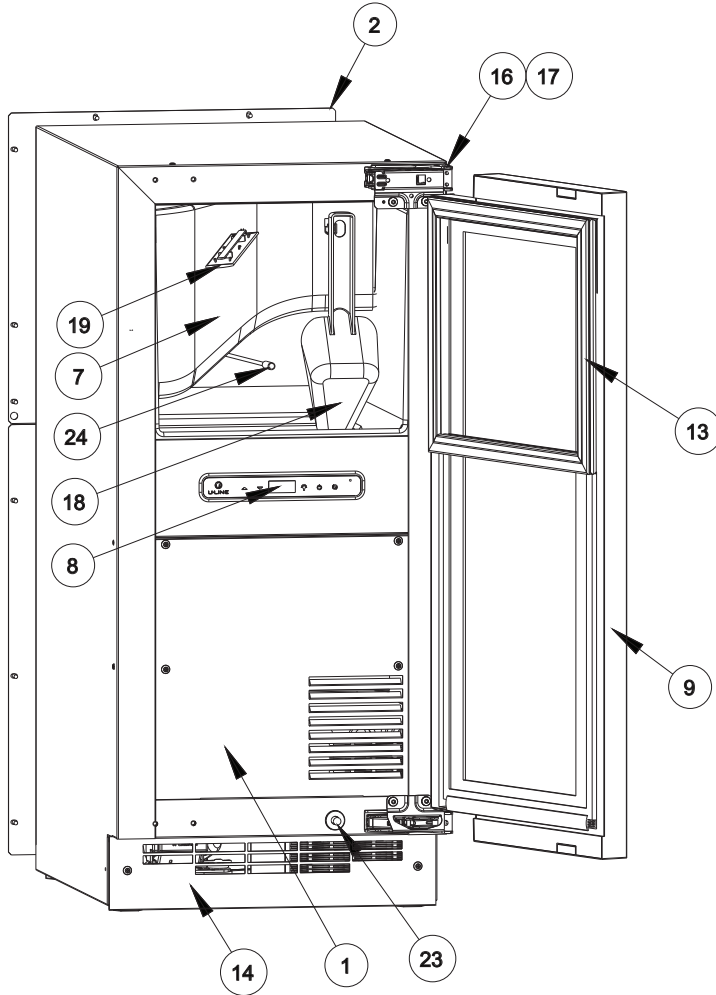

USER GUIDE

Parts

UHNB115-IS01A		
1	ACCESS PANEL	80-55369-00
2	BACK PANEL (2PCS)	80-55377-00
3	COMPRESSOR W/ELECTRICALS	80-54140-00
4	CONDENSER ASSEMBLY	80-55213-01
5	CONDENSER FAN BLADE	80-54066-00
6	CONDENSER FAN MOTOR	80-54138-00
7	COVER W/HOOK	80-54332-00
8	DISPLAY MODULE	80-55214-00
9	DOOR ASSEMBLY	80-55378-00
10	DRIER	80-54055-00
11	DUMP VALVE	80-55232-00
12	EVAPORATOR ASSEMBLY**	80-55216-00
13	GASKET	80-55372-00
14	GRILLE ASSEMBLY	80-55373-00
15	HEAT EXCHANGER ASSEMBLY	80-55434-00
16	HINGE COVER	80-54001-00
17	HINGE ASSEMBLY	80-55374-00
18	ICE SCOOP	80-54080-00
19	LED LIGHT STRIP AND COVER	80-54000-00
20	LEG LEVELERS (4)	80-54019-00
21	NUGGET ICE CLEANER*	ULANUGGETCLEAN
22	MAIN BOARD	80-55398-00
23	PLUNGER SWITCH NUG NUGGET	80-55375-00
24	POWER CORD, NUGGET*	80-55376-00
25	THERMISTOR	80-54006-00
26	WATER VALVE, RESERVOIR/INLET	80-55448-00
27	WIRE HARNESS, BOARD*	80-55226-00

*Not Pictured

**See next page for parts breakdown

Parts

NUGGET ICE EVAPORATOR		
1	GEAR MOTOR ASSEMBLY	80-55371-01
2	MAIN HOUSING W/SEAL & SCREWS	80-55371-02
3	AUGER W/FRONT SEAL	80-55371-04
4	ICE COMPRESSION NOZZLE ASSY	80-55371-05
5	FRONT SEAL AND O-RING	80-55371-06
6	EVAPORATOR W/FLANGES & O-RING	80-55371-07
7	HOUSING, BUSHING	80-55371-08
8	HARDWARE KIT, GEAR MOTOR	80-55371-09
9	RESERVOIR & FLOAT COMPLETE ASSY	80-55371-10
10	RESERVOIR LID & O-RING	80-55371-11
11	FLOAT SWITCH	80-55538-00
12	WATER LINE, 12" SEGMENT	80-54722-01
13	WATER SEAL KIT	80-55371-13
14	INSULATION KIT*	80-55371-14
15	DUMP VALVE TUBE ASSY	80-55447-01
16	RESERVOIR DUMP VALVE TUBE ASSY	80-55371-20
17	ICE TRANSPORT TUBE ASSY	80-55371-19