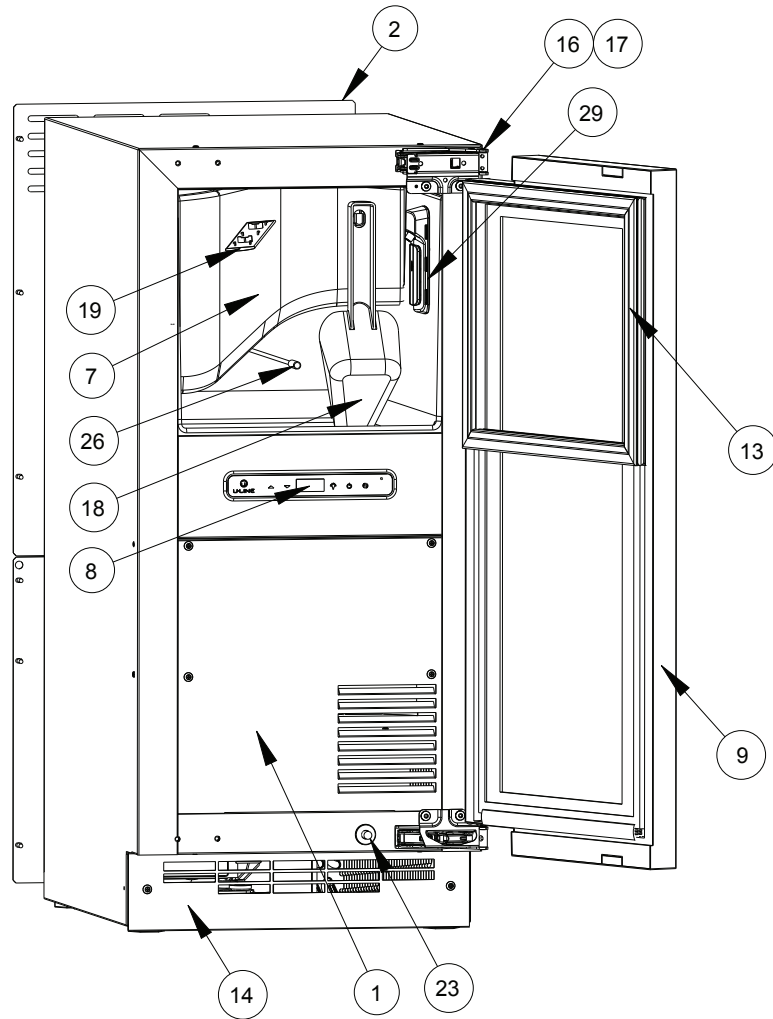

USER GUIDE

Parts

UHNB315-IS01A		
1	ACCESS PANEL	80-55369-00
2	BACK PANEL (2PCS)	80-55377-00
3	COMPRESSOR	80-55211-00
4	CONDENSER ASSEMBLY	80-55379-00
5	CONDENSER FAN BLADE	80-54066-00
6	CONDENSER FAN MOTOR	80-54138-00
7	COVER W/HOOK	80-54332-00
8	DISPLAY MODULE	80-55214-00
9	DOOR ASSEMBLY	80-55384-00
10	DRIER	80-54055-00
11	DUMP VALVE	80-55232-00
12	EVAPORATOR ASSEMBLY**	80-55216-00
13	GASKET	80-55372-00
14	GRILLE ASSEMBLY	80-55373-00
15	HEAT EXCHANGER ASSEMBLY	80-55434-00
16	HINGE ASSEMBLY	80-55374-00
17	HINGE COVER	80-54001-00
18	ICE SCOOP	80-54080-00
19	LED LIGHT STRIP AND COVER	80-54000-00
20	LEG LEVELERS (4)	80-54019-00
21	NUGGET ICE CLEANER*	ULANUGGETCLEAN
22	MAIN BOARD	80-55398-00
23	PLUNGER SWITCH NUG NUGGET	80-55375-00
24	POWER CORD, NUGGET*	80-55376-00
25	SERIAL INVERTER, 115V	80-55570-00
26	THERMISTOR	80-54006-00
27	WATER VALVE, RESERVOIR/INLET	80-55448-00
28	WIRE HARNESS, BOARD*	80-55226-01
29	WATER DISPENSER ASSEMBLY	80-55383-00
30	WATER DISPENSER VALVE	80-55467-00
31	WATER FILTER*	ULANUGGETFILTER
32	WATER LINE HOOK UP KIT*	ULAWATERHOOKUP

*Not Pictured

**See next page for parts breakdown

Parts

NUGGET ICE EVAPORATOR		
1	GEAR MOTOR ASSEMBLY	80-55371-01
2	MAIN HOUSING W/SEAL & SCREWS	80-55371-02
3	AUGER W/FRONT SEAL	80-55371-04
4	ICE COMPRESSION NOZZLE ASSY	80-55371-05
5	FRONT SEAL AND O-RING	80-55371-06
6	EVAPORATOR W/FLANGES & O-RING	80-55371-07
7	HOUSING, BUSHING	80-55371-08
8	HARDWARE KIT, GEAR MOTOR	80-55371-09
9	RESERVOIR & FLOAT COMPLETE ASSY	80-55371-10
10	RESERVOIR LID & O-RING	80-55371-11
11	FLOAT SWITCH	80-55538-00
12	WATER LINE, 12" SEGMENT	80-54722-01
13	WATER SEAL KIT	80-55371-13
14	INSULATION KIT*	80-55371-14
15	DUMP VALVE TUBE ASSY	80-55447-01
16	RESERVOIR DUMP VALVE TUBE ASSY	80-55371-20
17	ICE TRANSPORT TUBE ASSY	80-55371-19