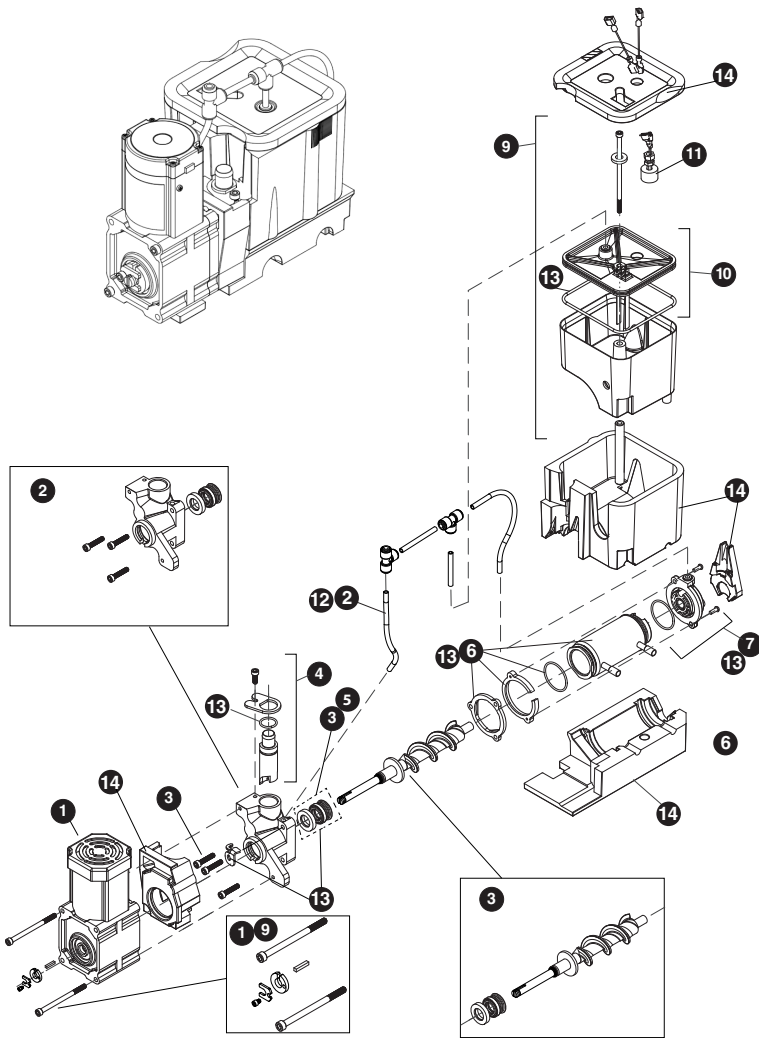

USER GUIDE

Parts

UHNB315-IS01A		
1	ACCESS PANEL	80-55369-00
2	BACK PANEL (2PCS)	80-55377-00
3	COMPRESSOR	80-55211-00
4	CONDENSER ASSEMBLY	80-55379-00
5	CONDENSER FAN BLADE	80-54066-00
6	CONDENSER FAN MOTOR	80-54138-00
7	COVER W/HOOK	80-54332-00
8	DISPLAY MODULE	80-55214-00
9	DOOR ASSEMBLY	80-55384-00
10	DRIER	80-54055-00
11	DUMP VALVE	80-55232-00
12	EVAPORATOR ASSEMBLY**	80-55216-00
13	GASKET	80-55372-00
14	GRILLE ASSEMBLY	80-55373-00
15	HEAT EXCHANGER ASSEMBLY	80-55434-00
16	HINGE ASSEMBLY	80-55374-00
17	HINGE COVER	80-54001-00
18	ICE SCOOP	80-54080-00
19	LED LIGHT STRIP AND COVER	80-54000-00
20	LEG LEVELERS (4)	80-54019-00
21	NUGGET ICE CLEANER*	ULANUGGETCLEAN
22	MAIN BOARD	80-55398-00
23	PLUNGER SWITCH NUG NUGGET	80-55375-00
24	POWER CORD, NUGGET*	80-55376-00
25	SERIAL INVERTER, 115V	80-55570-00
26	THERMISTOR	80-54006-00
27	WATER VALVE, RESERVOIR/INLET	80-55448-00
28	WIRE HARNESS, BOARD*	80-55226-01
29	WATER DISPENSER ASSEMBLY	80-55383-00
30	WATER DISPENSER VALVE	80-55467-00
31	WATER FILTER*	ULANUGGETFILTER
32	WATER LINE HOOK UP KIT*	ULAWATERHOOKUP

*Not Pictured

**See next page for parts breakdown

Parts

NUGGET ICE EVAPORATOR		
1	GEAR MOTOR ASSEMBLY	80-55371-01
2	MAIN HOUSING W/SEAL & SCREWS	80-55371-02
3	AUGER W/FRONT SEAL	80-55371-04
4	ICE COMPRESSION NOZZLE ASSY	80-55371-05
5	FRONT SEAL AND O-RING	80-55371-06
6	EVAPORATOR W/FLANGES & O-RING	80-55371-07
7	HOUSING, BUSHING	80-55371-08
8	HARDWARE KIT, GEAR MOTOR	80-55371-09
9	RESERVOIR & FLOAT COMPLETE ASSY	80-55371-10
10	RESERVOIR LID & O-RING	80-55371-11
11	FLOAT SWITCH	80-55538-00
12	WATER LINE, 12" SEGMENT	80-54722-01
13	WATER SEAL KIT	80-55371-13
14	INSULATION KIT*	80-55371-14
15	DUMP VALVE TUBE ASSY	80-55447-01
16	RESERVOIR DUMP VALVE TUBE ASSY	80-55371-20
17	ICE TRANSPORT TUBE ASSY	80-55371-19