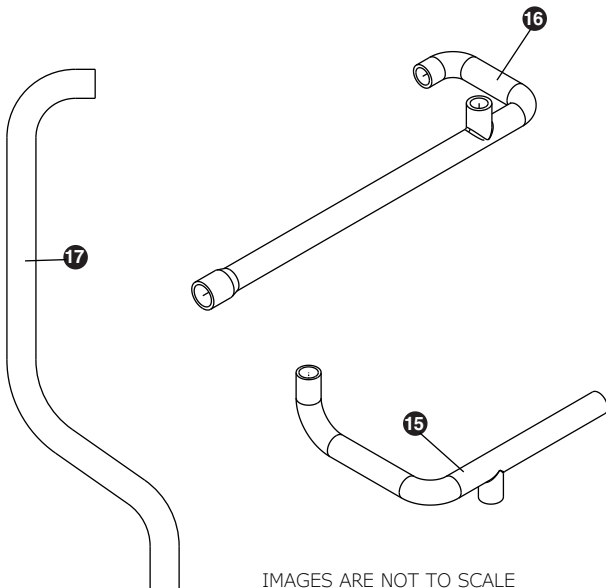

USER GUIDE

Parts

UHNB315-IS01A		
1	ACCESS PANEL	80-55369-00
2	BACK PANEL (2PCS)	80-55377-00
3	COMPRESSOR	80-55211-00
4	CONDENSER ASSEMBLY	80-55379-00
5	CONDENSER FAN BLADE	80-54066-00
6	CONDENSER FAN MOTOR	80-54138-00
7	COVER W/HOOK	80-54332-00
8	DISPLAY MODULE	80-55214-00
9	DOOR ASSEMBLY	80-55384-00
10	DRIER	80-54055-00
11	DUMP VALVE	80-55232-00
12	EVAPORATOR ASSEMBLY**	80-55216-00
13	GASKET	80-55372-00
14	GRILLE ASSEMBLY	80-55373-00
15	HEAT EXCHANGER ASSEMBLY	80-55434-00
16	HINGE ASSEMBLY	80-55374-00
17	HINGE COVER	80-54001-00
18	ICE SCOOP	80-54080-00
19	LED LIGHT STRIP AND COVER	80-54000-00
20	LEG LEVELERS (4)	80-54019-00
21	NUGGET ICE CLEANER*	ULANUGGETCLEAN
22	MAIN BOARD	80-55398-00
23	PLUNGER SWITCH NUG NUGGET	80-55375-00
24	POWER CORD, NUGGET*	80-55376-00
25	SERIAL INVERTER, 115V	80-55570-00
26	THERMISTOR	80-54006-00
27	WATER VALVE, RESERVOIR/INLET	80-55448-00
28	WIRE HARNESS, BOARD*	80-55226-01
29	WATER DISPENSER ASSEMBLY	80-55383-00
30	WATER DISPENSER VALVE	80-55467-00
31	WATER FILTER*	ULANUGGETFILTER
32	WATER LINE HOOK UP KIT*	ULAWATERHOOKUP

*Not Pictured

**See next page for parts breakdown

Parts

NUGGET ICE EVAPORATOR		
1	GEAR MOTOR ASSEMBLY	80-55371-01
2	MAIN HOUSING W/SEAL & SCREWS	80-55371-02
3	AUGER W/FRONT SEAL	80-55371-04
4	ICE COMPRESSION NOZZLE ASSY	80-55371-05
5	FRONT SEAL AND O-RING	80-55371-06
6	EVAPORATOR W/FLANGES & O-RING	80-55371-07
7	HOUSING, BUSHING	80-55371-08
8	HARDWARE KIT, GEAR MOTOR	80-55371-09
9	RESERVOIR & FLOAT COMPLETE ASSY	80-55371-10
10	RESERVOIR LID & O-RING	80-55371-11
11	FLOAT SWITCH	80-55538-00
12	WATER LINE, 12" SEGMENT	80-54722-01
13	WATER SEAL KIT	80-55371-13
14	INSULATION KIT*	80-55371-14
15	DUMP VALVE TUBE ASSY	80-55447-01
16	RESERVOIR DUMP VALVE TUBE ASSY	80-55371-20
17	ICE TRANSPORT TUBE ASSY	80-55371-19

*Insulation foam pieces are sold only as a complete set

IMAGES ARE NOT TO SCALE