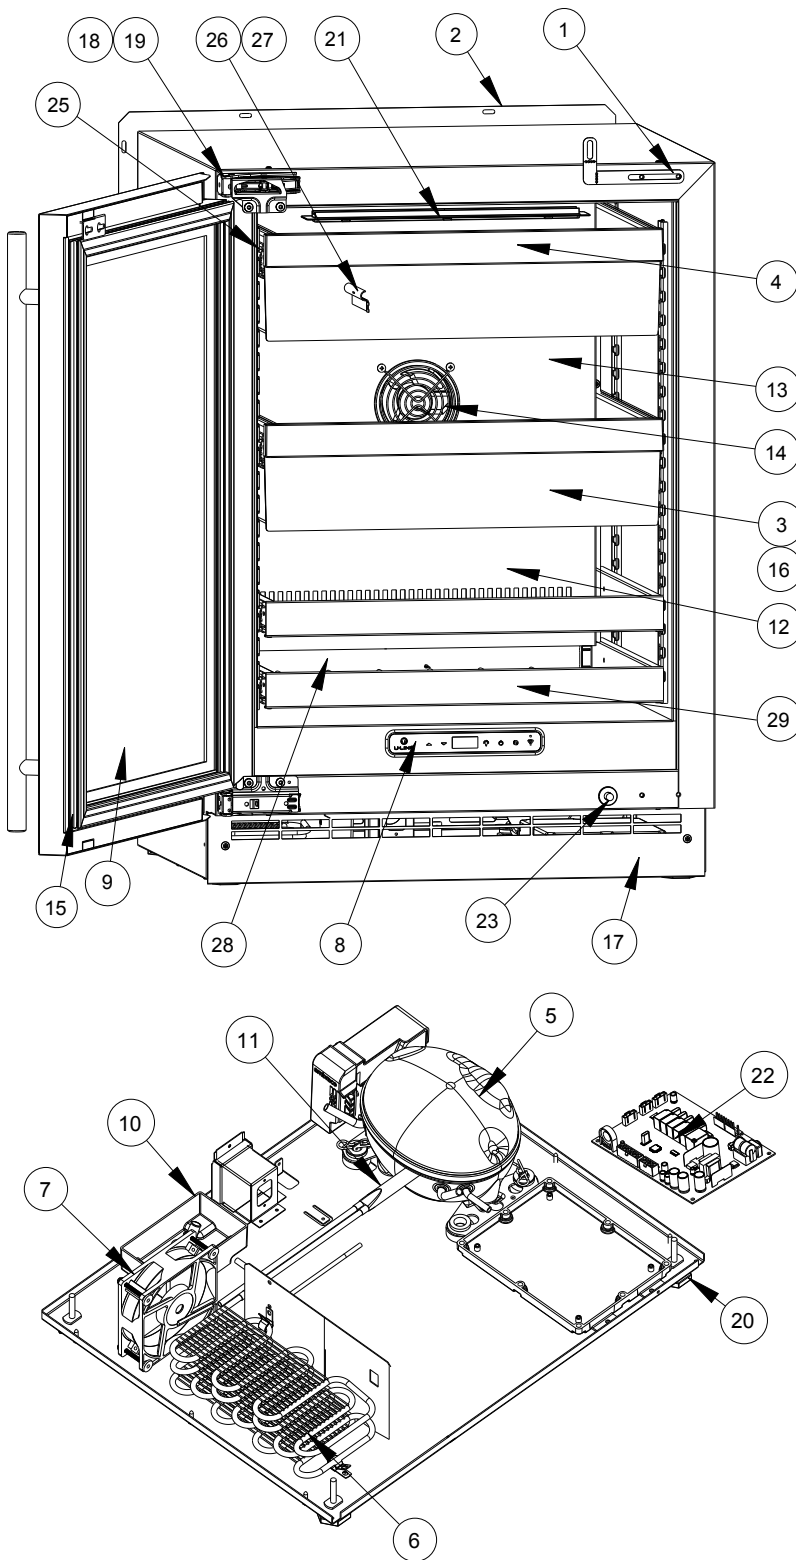

USER GUIDE

Parts

| UHBV524-SG51A | | |
|----------------------|--------------------------|-----------------------------|
| 1 | ANTI-TIP BRACKET | 80-55449-00 |
| 2 | BACK PANEL | 80-55481-00 |
| 3 | STORAGE BIN | 80-54059-00 |
| 4 | BIN FRONT | 80-55482-00 |
| 5 | COMPRESSOR W/ELECTRICALS | 80-55452-00 |
| 6 | CONDENSER ASSEMBLY | 80-55453-00 |
| 7 | CONDENSER FAN MOTOR | 80-54014-00 |
| 8 | DISPLAY MODULE | 80-55429-00 |
| 9 | DOOR ASSEMBLY | 80-55491-00 |
| 10 | DRAIN PAN | 80-54217-00 |
| 11 | DRIER | 80-54055-00 |
| 12 | EVAPORATOR ASSEMBLY | 80-55486-00 |
| 13 | EVAPORATOR COVER | 80-55485-00 |
| 14 | EVAPORATOR FAN W/COVER | 80-55457-00 |
| 15 | GASKET, DOOR | 80-54039-00 |
| 16 | GLASS SHELF | 80-55460-00 |
| 17 | GRILLE | 80-55487-00 |
| 18 | HINGE ASSEMBLY | 80-55374-00 |
| 19 | HINGE COVER (2) | 80-54001-00 |
| 20 | LEG LEVELERS (4) | 80-54019-00 |
| 21 | LED LIGHT, 2 COLOR | 80-55272-00 |
| 22 | MAIN BOARD | 80-55398-00 |
| 23 | PLUNGER SWITCH | 80-55375-00 |
| 24 | POWER CORD | 80-55462-00 |
| 25 | SLIDE ASSEMBLY | 80-55509-00 |
| 26 | THERMISTOR | 80-54006-00 |
| 27 | THERMISTOR COVER | 80-55464-00 |
| 28 | WINE RACK | 80-55488-00 |
| 29 | WINE RACK FRONT | 80-55502-00 |
| 30 | WIRE HARNESS, BOARD | 80-55466-00 |