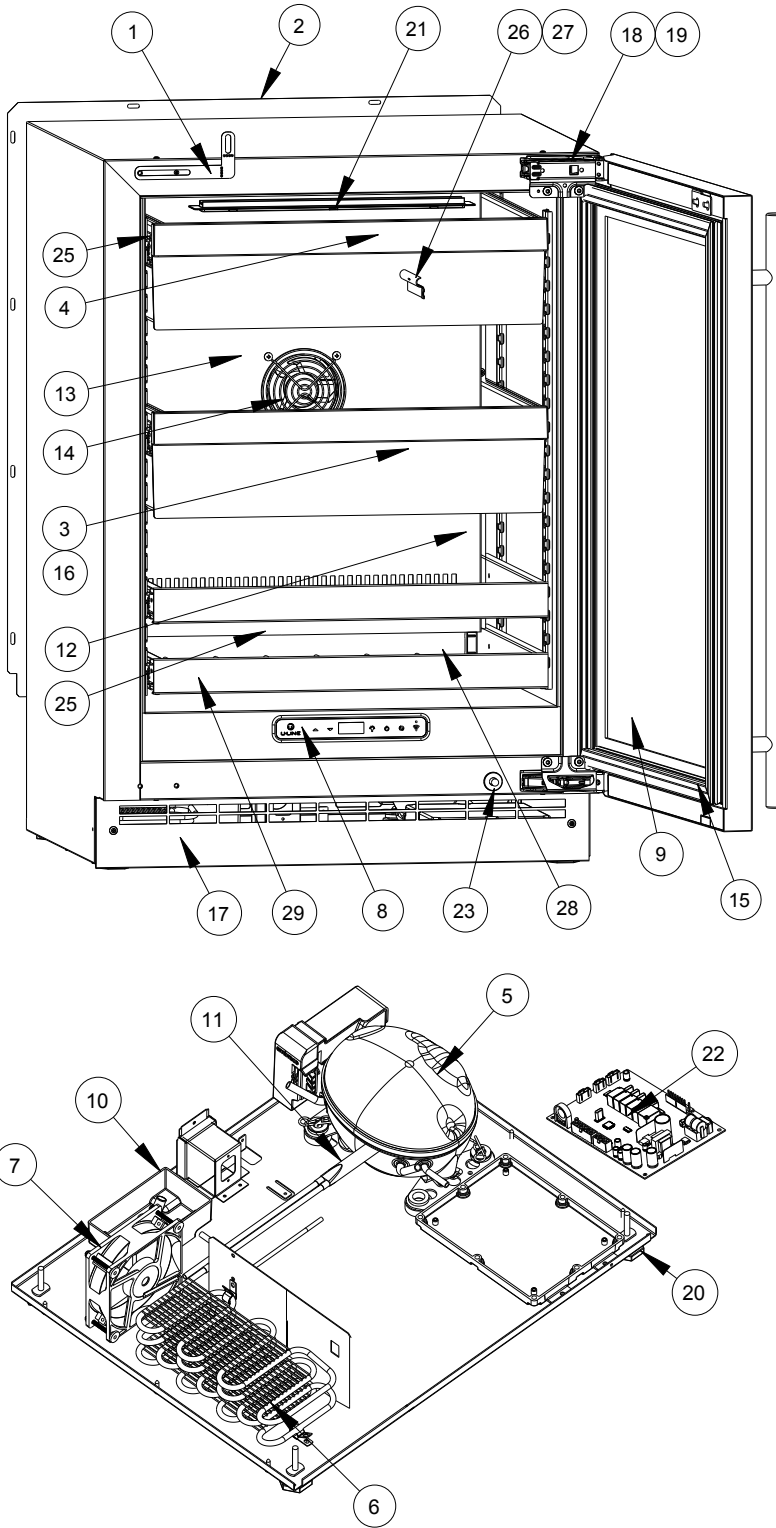

## Parts

UHBV524-SG41A		
1	ANTI-TIP BRACKET	80-55449-00
2	BACK PANEL	80-55481-00
3	STORAGE BIN	<a href="#">80-54059-00</a>
4	BIN FRONT	80-55482-00
5	COMPRESSOR W/ELECTRICALS	80-55452-00
6	CONDENSER ASSEMBLY	80-55453-00
7	CONDENSER FAN MOTOR	<a href="#">80-54014-00</a>
8	DISPLAY MODULE	80-55429-00
9	DOOR ASSEMBLY	80-55492-00
10	DRAIN PAN	<a href="#">80-54217-00</a>
11	DRIER	<a href="#">80-54055-00</a>
12	EVAPORATOR ASSEMBLY	80-55486-00
13	EVAPORATOR COVER	80-55485-00
14	EVAPORATOR FAN W/COVER	80-55457-00
15	GASKET, DOOR	<a href="#">80-54039-00</a>
16	GLASS SHELF	80-55460-00
17	GRILLE	80-55487-00
18	HINGE ASSEMBLY	80-55374-00
19	HINGE COVER (2)	<a href="#">80-54001-00</a>
20	LEG LEVELERS (4)	<a href="#">80-54019-00</a>
21	LED LIGHT, 2 COLOR	80-55272-00
22	MAIN BOARD	<a href="#">80-55398-00</a>
23	PLUNGER SWITCH	80-55375-00
24	POWER CORD	80-55462-00
25	SLIDE ASSEMBLY	80-55509-00
26	THERMISTOR	<a href="#">80-54006-00</a>
27	THERMISTOR COVER	80-55464-00
28	WINE RACK	80-55488-00
29	WINE RACK FRONT	80-55502-00
30	WIRE HARNESS, BOARD	80-55466-00