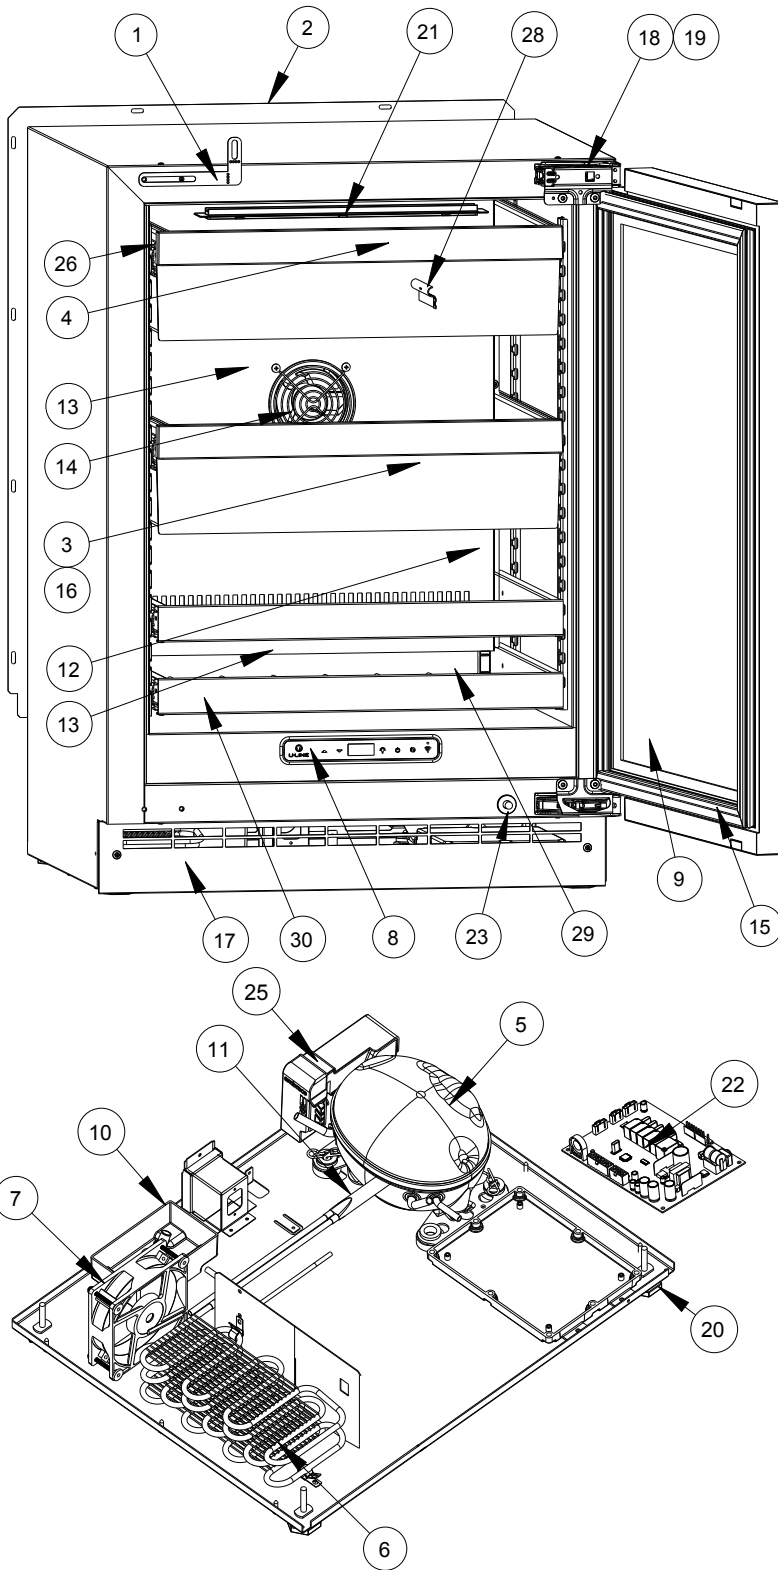

USER GUIDE

Parts

UHBV524-IS01A		
1	ANTI-TIP BRACKET	80-55449-00
2	BACK PANEL	80-55481-00
3	STORAGE BIN	80-54059-00
4	BIN FRONT	80-55482-00
5	COMPRESSOR	80-55452-00
6	CONDENSER ASSEMBLY	80-55453-00
7	CONDENSER FAN MOTOR	80-54014-00
8	DISPLAY MODULE	80-55429-00
9	DOOR ASSEMBLY	80-55489-00
10	DRAIN PAN	80-54217-00
11	DRIER	80-54055-00
12	EVAPORATOR ASSEMBLY	80-55486-00
13	EVAPORATOR COVER	80-55485-00
14	EVAPORATOR FAN W/COVER	80-55457-00
15	GASKET, DOOR	80-54039-00
16	GLASS SHELF	80-55460-00
17	GRILLE	80-55487-00
18	HINGE ASSEMBLY	80-55374-00
19	HINGE COVER (2)	80-54001-00
20	LEG LEVELERS (4)	80-54019-00
21	LED LIGHT, 2 COLOR	80-55272-00
22	MAIN BOARD	80-55398-00
23	PLUNGER SWITCH	80-55375-00
24	POWER CORD*	80-55462-00
25	SERIAL INVERTER	80-55570-00
26	SLIDE ASSEMBLY	80-55509-00
27	THERMISTOR*	80-54006-00
28	THERMISTOR COVER	80-55464-00
29	WINE RACK	80-55488-00
30	WINE RACK FRONT	80-55502-00
31	WIRE HARNESS, BOARD*	80-55466-00

*Not Pictured