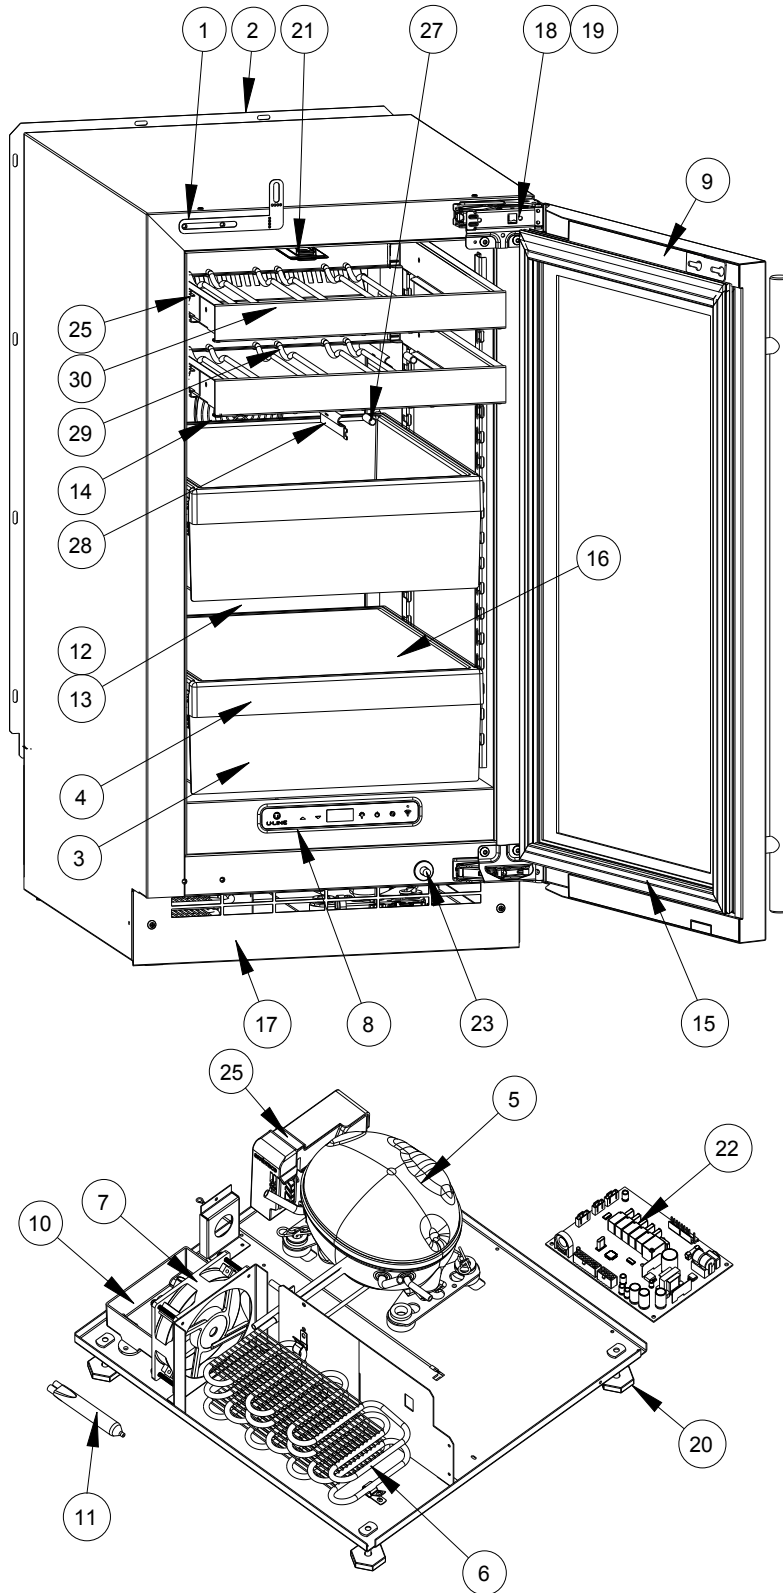

## Parts

<b>UHBV518-SG41A</b>		
1	ANTI-TIP BRACKET	80-55449-00
2	BACK PANEL	80-55474-00
3	BIN, STORAGE	<a href="#">80-54050-00</a>
4	BIN FRONT	80-55475-00
5	COMPRESSOR	80-55452-00
6	CONDENSER ASSEMBLY	80-55453-00
7	CONDENSER FAN	<a href="#">80-54014-00</a>
8	DISPLAY MODULE	80-55429-00
9	DOOR ASSEMBLY	80-55496-00
10	DRAIN PAN	<a href="#">80-54217-00</a>
11	DRIER	<a href="#">80-54055-00</a>
12	EVAPORATOR ASSEMBLY	80-55478-00
13	EVAPORATOR COVER	80-55477-00
14	EVAPORATOR FAN W/COVER	80-55457-00
15	GASKET, DOOR	80-55517-00
16	GLASS SHELF	<a href="#">80-54049-00</a>
17	GRILLE	80-55479-00
18	HINGE ASSEMBLY	80-55374-00
19	HINGE COVER (2)	<a href="#">80-54001-00</a>
20	LEG LEVELERS (4)	<a href="#">80-54019-00</a>
21	LED LIGHT, 2 COLOR	80-55272-00
22	MAIN BOARD	<a href="#">80-55398-00</a>
23	PLUNGER SWITCH	80-55375-00
24	POWER CORD*	80-55462-00
25	SERIAL INVERTER, 115V	80-55570-00
26	SLIDE ASSEMBLY	80-55509-00
27	THERMISTOR	<a href="#">80-54006-00</a>
28	THERMISTOR COVER	80-55464-00
29	WINE RACK	80-55480-00
30	WINE RACK FRONT	80-55501-00
31	WIRE HARNESS, BOARD*	80-55466-00