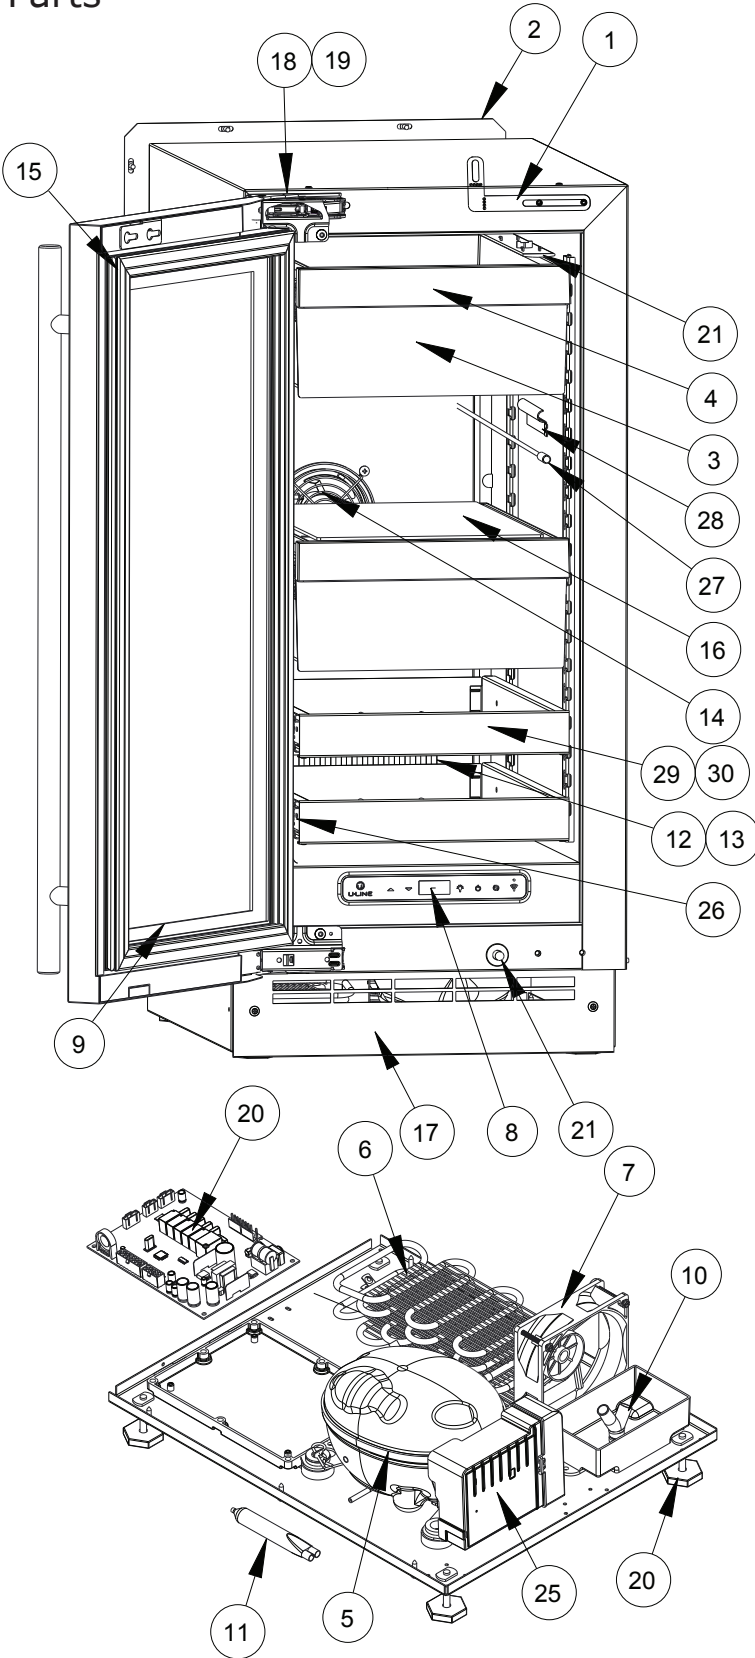

USER GUIDE

Parts

UHBV515-SG51A		
1	ANTI-TIP BRACKET	80-55449-00
2	BACK PANEL	80-55450-00
3	BIN, STORAGE	80-55463-00
4	BIN FRONT	80-55451-00
5	COMPRESSOR	80-55452-00
6	CONDENSER ASSEMBLY	80-55453-00
7	CONDENSER FAN MOTOR	80-54014-00
8	DISPLAY MODULE	80-55429-00
9	DOOR ASSEMBLY	80-55470-00
10	DRAIN PAN	80-54217-00
11	DRIER	80-54055-00
12	EVAPORATOR ASSEMBLY	80-55458-00
13	EVAPORATOR COVER	80-55456-00
14	EVAPORATOR FAN W/COVER	80-55457-00
15	GASKET, DOOR	80-55459-00
16	GLASS SHELF	80-55460-00
17	GRILLE	80-55461-00
18	HINGE ASSEMBLY	80-55374-00
19	HINGE COVER (2)	80-54001-00
20	LEG LEVELERS (4)	80-54019-00
21	LED LIGHT, 2 COLOR	80-55272-00
22	MAIN BOARD	80-55398-00
23	PLUNGER SWITCH	80-55375-00
24	POWER CORD*	80-55462-00
25	SERIAL INVERTER, 115V	80-55570-00
26	SLIDE ASSEMBLY	80-55509-00
27	THERMISTOR	80-54006-00
28	THERMISTOR COVER	80-55464-00
29	WINE RACK	80-55465-00
30	WINE RACK FRONT	80-55500-00
31	WIRE HARNESS, BOARD*	80-55466-00

*Not Pictured