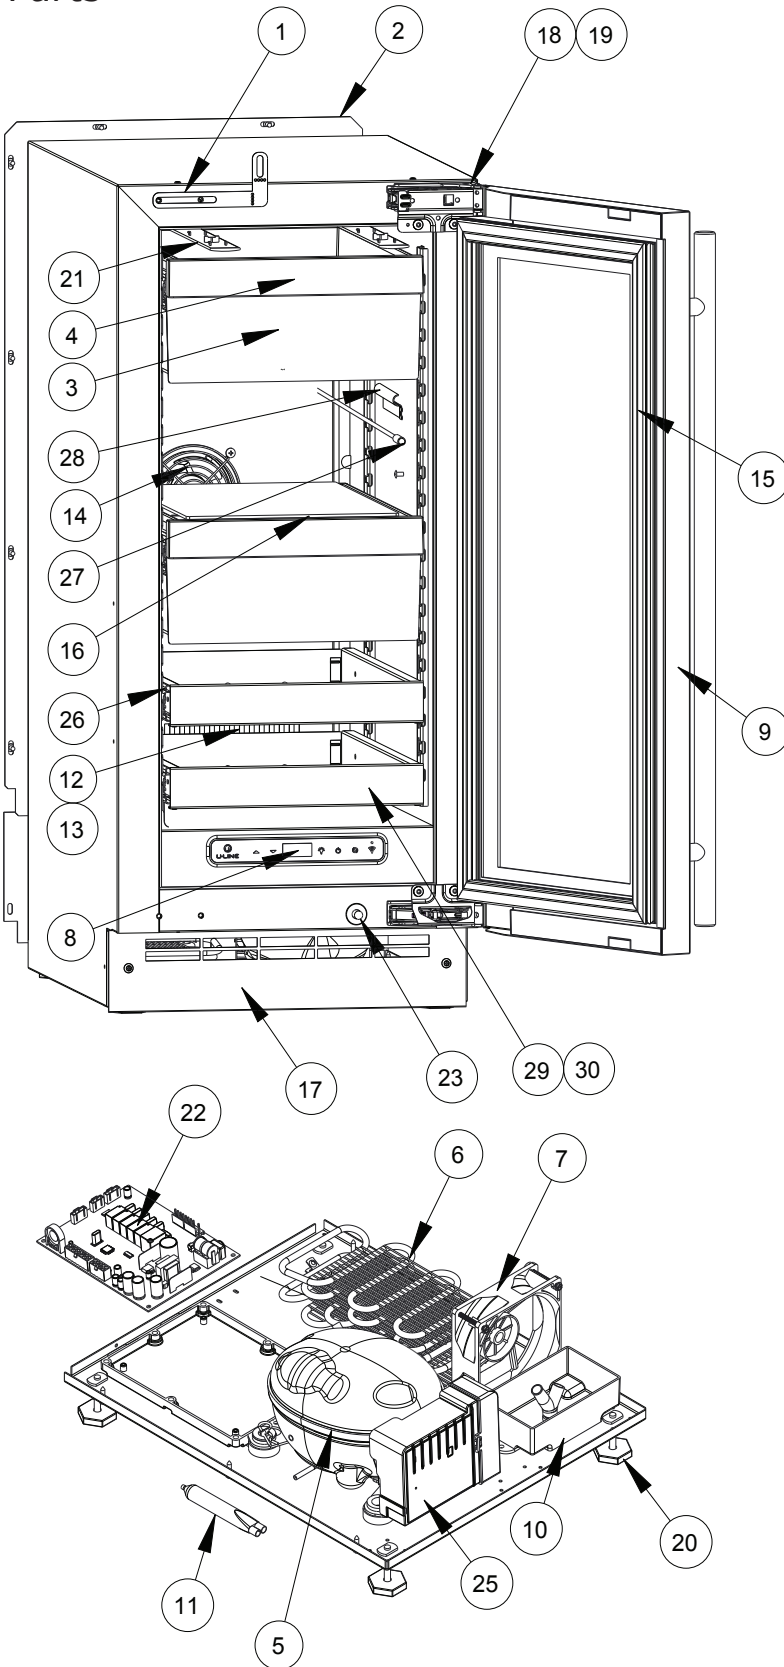

USER GUIDE

Parts

UHBV515-SG41A		
1	ANTI-TIP BRACKET	80-55449-00
2	BACK PANEL	80-55450-00
3	BIN, STORAGE	80-55463-00
4	BIN FRONT	80-55451-00
5	COMPRESSOR W/ELECTRICALS	80-55452-00
6	CONDENSER ASSEMBLY	80-55453-00
7	CONDENSER FAN MOTOR	80-54014-00
8	DISPLAY MODULE	80-55429-00
9	DOOR ASSEMBLY	80-55471-00
10	DRAIN PAN	80-54217-00
11	DRIER	80-54055-00
12	EVAPORATOR ASSEMBLY	80-55458-00
13	EVAPORATOR COVER	80-55456-00
14	EVAPORATOR FAN W/COVER	80-55457-00
15	GASKET, DOOR	80-55459-00
16	GLASS SHELF	80-55460-00
17	GRILLE	80-55461-00
18	HINGE ASSEMBLY	80-55374-00
19	HINGE COVER (2)	80-54001-00
20	LEG LEVELERS (4)	80-54019-00
21	LED LIGHT, 2 COLOR	80-55272-00
22	MAIN BOARD	80-55398-00
23	PLUNGER SWITCH	80-55375-00
24	POWER CORD*	80-55462-00
25	SERIAL INVERTER, 115V	80-55570-00
26	SLIDE ASSEMBLY	80-55509-00
27	THERMISTOR	80-54006-00
28	THERMISTOR COVER	80-55464-00
29	WINE RACK	80-55465-00
30	WINE RACK FRONT	80-55500-00
31	WIRE HARNESS, BOARD*	80-55466-00

*Not Pictured