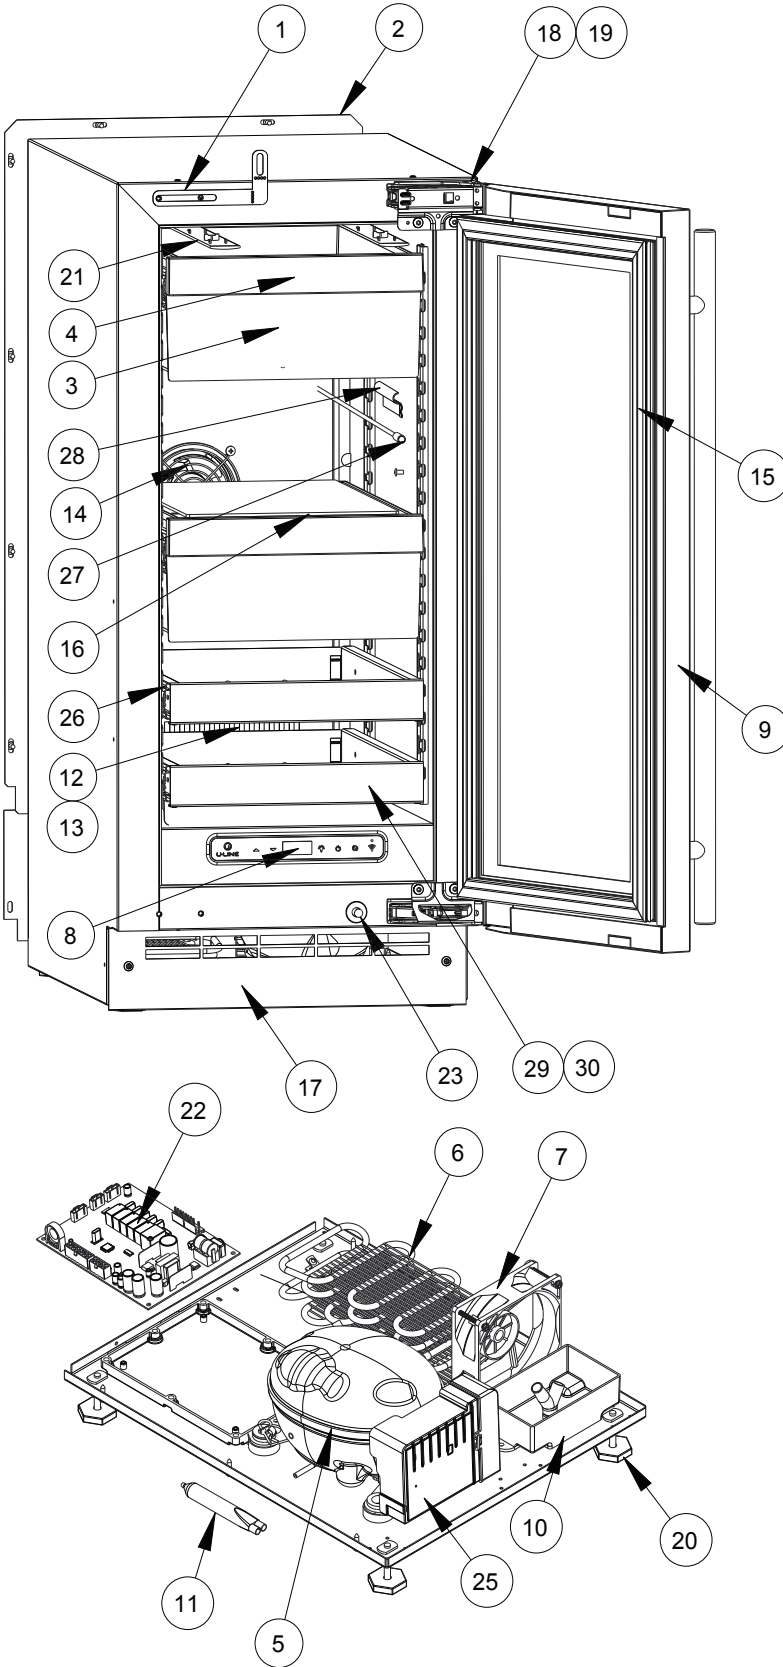

## Parts

<b>UHBV515-SG01A</b>		
1	ANTI-TIP BRACKET	80-55449-00
2	BACK PANEL	80-55450-00
3	BIN, STORAGE	80-55463-00
4	BIN FRONT	80-55451-00
5	COMPRESSOR W/ELECTRICALS	80-55452-00
6	CONDENSER ASSEMBLY	80-55453-00
7	CONDENSER FAN MOTOR	<a href="#">80-54014-00</a>
8	DISPLAY MODULE	<a href="#">80-55429-00</a>
9	DOOR ASSEMBLY	80-55454-00
10	DRAIN PAN	<a href="#">80-54217-00</a>
11	DRIER	<a href="#">80-54055-00</a>
12	EVAPORATOR ASSEMBLY	80-55458-00
13	EVAPORATOR COVER	80-55456-00
14	EVAPORATOR FAN W/COVER	<a href="#">80-55457-00</a>
15	GASKET, DOOR	<a href="#">80-55459-00</a>
16	GLASS SHELF	80-55460-00
17	GRILLE	80-55461-00
18	HINGE ASSEMBLY	80-55374-00
19	HINGE COVER (2)	<a href="#">80-54001-00</a>
20	LEG LEVELERS (4)	<a href="#">80-54019-00</a>
21	LED LIGHT, 2 COLOR	80-55272-00
22	MAIN BOARD	<a href="#">80-55398-00</a>
23	PLUNGER SWITCH	<a href="#">80-55375-00</a>
24	POWER CORD*	80-55462-00
25	SERIAL INVERTER	80-55570-00
26	SLIDE ASSEMBLY	80-55509-00
27	THERMISTOR	<a href="#">80-54006-00</a>
28	THERMISTOR COVER	80-55464-00
29	WINE RACK	80-55465-00
30	WINE RACK FRONT	80-55500-00
31	WIRE HARNESS, BOARD*	80-55466-00