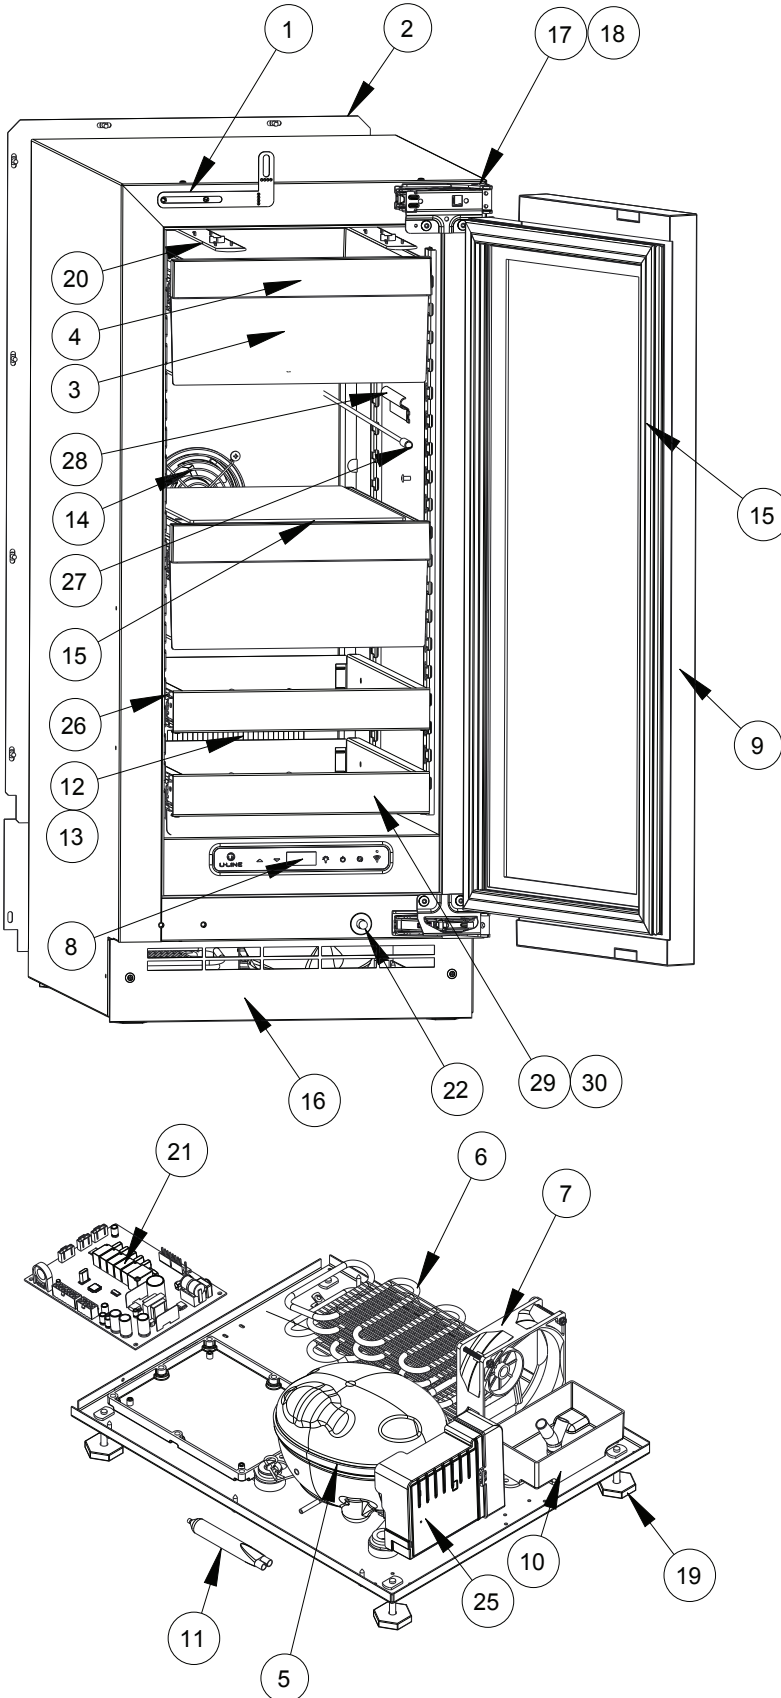

## Parts

UHBV515-IS01A		
1	ANTI-TIP BRACKET	80-55449-00
2	BACK PANEL	80-55450-00
3	STORAGE BIN	80-55463-00
4	BIN FRONT	80-55451-00
5	COMPRESSOR W/ELECTRICALS	80-55452-00
6	CONDENSER ASSEMBLY	80-55453-00
7	CONDENSER FAN MOTOR	<a href="#">80-54014-00</a>
8	DISPLAY MODULE	<a href="#">80-55429-00</a>
9	DOOR ASSEMBLY	80-55468-00
10	DRAIN PAN	<a href="#">80-54217-00</a>
11	DRIER	<a href="#">80-54055-00</a>
12	EVAPORATOR ASSEMBLY	80-55458-00
13	EVAPORATOR COVER	80-55456-00
14	EVAPORATOR FAN W/COVER	<a href="#">80-55457-00</a>
15	GASKET, DOOR	<a href="#">80-55459-00</a>
16	GLASS SHELF	80-55460-00
17	GRILLE	80-55461-00
18	HINGE ASSEMBLY	80-55374-00
19	HINGE COVER (2)	<a href="#">80-54001-00</a>
20	LEG LEVELERS (4)	<a href="#">80-54019-00</a>
21	LED LIGHT, 2 COLOR	80-55272-00
22	MAIN BOARD	<a href="#">80-55398-00</a>
23	PLUNGER SWITCH	<a href="#">80-55375-00</a>
24	POWER CORD*	80-55462-00
25	SERIAL INVERTER	80-55570-00
26	SLIDE ASSEMBLY	80-55509-00
27	THERMISTOR	<a href="#">80-54006-00</a>
28	THERMISTOR COVER	80-55464-00
29	WINE RACK	80-55465-00
30	WINE RACK FRONT	80-55500-00
31	WIRE HARNESS, BOARD*	80-55466-00