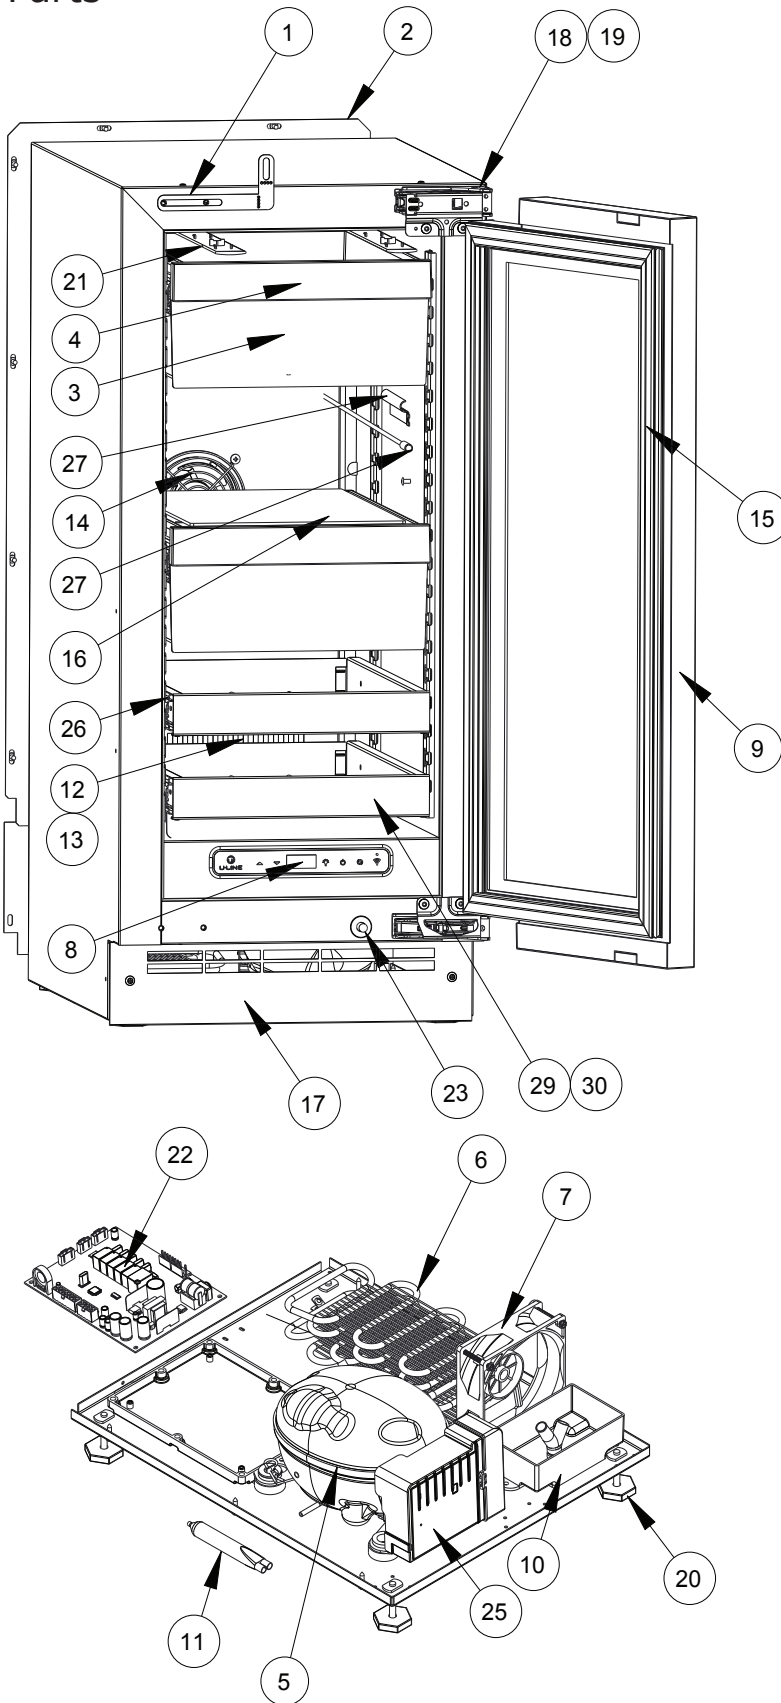

## Parts

<b>UHBV515-IG01A</b>		
1	ANTI-TIP BRACKET	80-55449-00
2	BACK PANEL	80-55450-00
3	STORAGE BIN	80-55463-00
4	BIN FRONT	80-55451-00
5	COMPRESSOR W/ELECTRICALS	80-55452-00
6	CONDENSER ASSEMBLY	80-55453-00
7	CONDENSER FAN MOTOR	<a href="#">80-54014-00</a>
8	DISPLAY MODULE	<a href="#">80-55429-00</a>
9	DOOR ASSEMBLY	80-55468-00
10	DRAIN PAN	<a href="#">80-54217-00</a>
11	DRIER	<a href="#">80-54055-00</a>
12	EVAPORATOR ASSEMBLY	80-55458-00
13	EVAPORATOR COVER	80-55456-00
14	EVAPORATOR FAN W/COVER	<a href="#">80-55457-00</a>
15	GASKET, DOOR	<a href="#">80-55459-00</a>
16	GLASS SHELF	80-55460-00
17	GRILLE	80-55461-00
18	HINGE ASSEMBLY	80-55374-00
19	HINGE COVER (2)	<a href="#">80-54001-00</a>
20	LEG LEVELERS (4)	<a href="#">80-54019-00</a>
21	LED LIGHT, 2 COLOR	80-55272-00
22	MAIN BOARD	<a href="#">80-55398-00</a>
23	PLUNGER SWITCH	<a href="#">80-55375-00</a>
24	POWER CORD*	80-55462-00
25	SERIAL INVERTER, 115V	80-55570-00
26	SLIDE ASSEMBLY	80-55509-00
27	THERMISTOR	<a href="#">80-54006-00</a>
28	THERMISTOR COVER	80-55464-00
29	WINE RACK	80-55465-00
30	WINE RACK FRONT	80-55500-00
31	WIRE HARNESS, BOARD*	80-55466-00