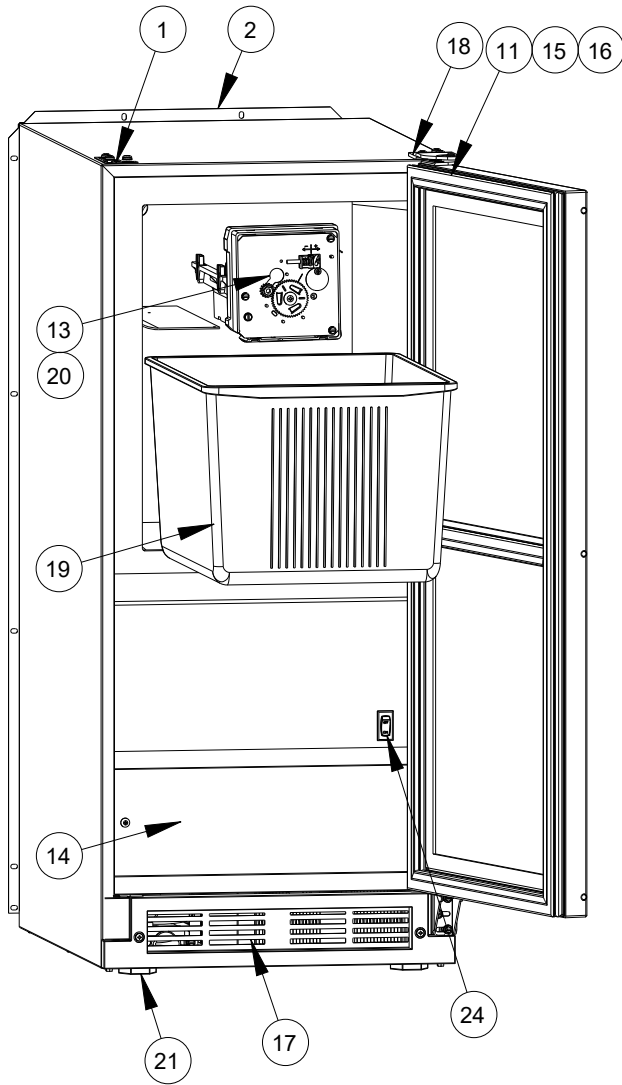

USER GUIDE

Parts

U-BI1215INT-20A		
Item	Description	U-Line P/N
1	ANTI TIP BRACKET W/SCREWS	80-54239-00
2	BACK PANEL	80-54392-00
3	COMPRESSION NUT/SLEEVE *	80-54355-00
4	COMPRESSOR ELECTRICALS W/COVER	80-54377-00
5	COMPRESSOR W/ELECTRICALS	80-54583-00
6	CONDENSER ASSEMBLY	80-54293-00
7	CONDENSER FAN BLADE	80-54379-00
8	CONDENSER FAN W/BLADE	80-54378-00
9	CONTROL ASSEMBLY W/KNOB	80-54381-00
10	CONTROL KNOB	80-54382-00
11	DOOR ASSEMBLY W/HINGES	80-54390-00
12	DRIER	80-54055-00
13	FACEPLATE 230V	80-54549-00
14	FRONT PANEL W/SCREWS	80-54344-00
15	GASKET, DOOR	80-54511-00
16	GASKET, HORIZONTAL	80-54562-00
17	GRILLE W/SCREWS	80-54230-00
18	HINGES(2) W/SCREWS	80-54488-00
19	ICE BUCKET	80-54386-00
20	ICE MAKER 230V	80-54372-01
21	LEG LEVELERS (4)	80-54019-00
22	PACKAGING *	80-54238-00
23	POWER CORD, 230V BI, INTERNAL *	80-55519-05
24	ROCKER SWITCH	80-54105-00
25	WATERLINE ASSEMBLY	80-54383-00
26	WATER VALVE ASSEMBLY	80-54630-00

* NOT PICTURED