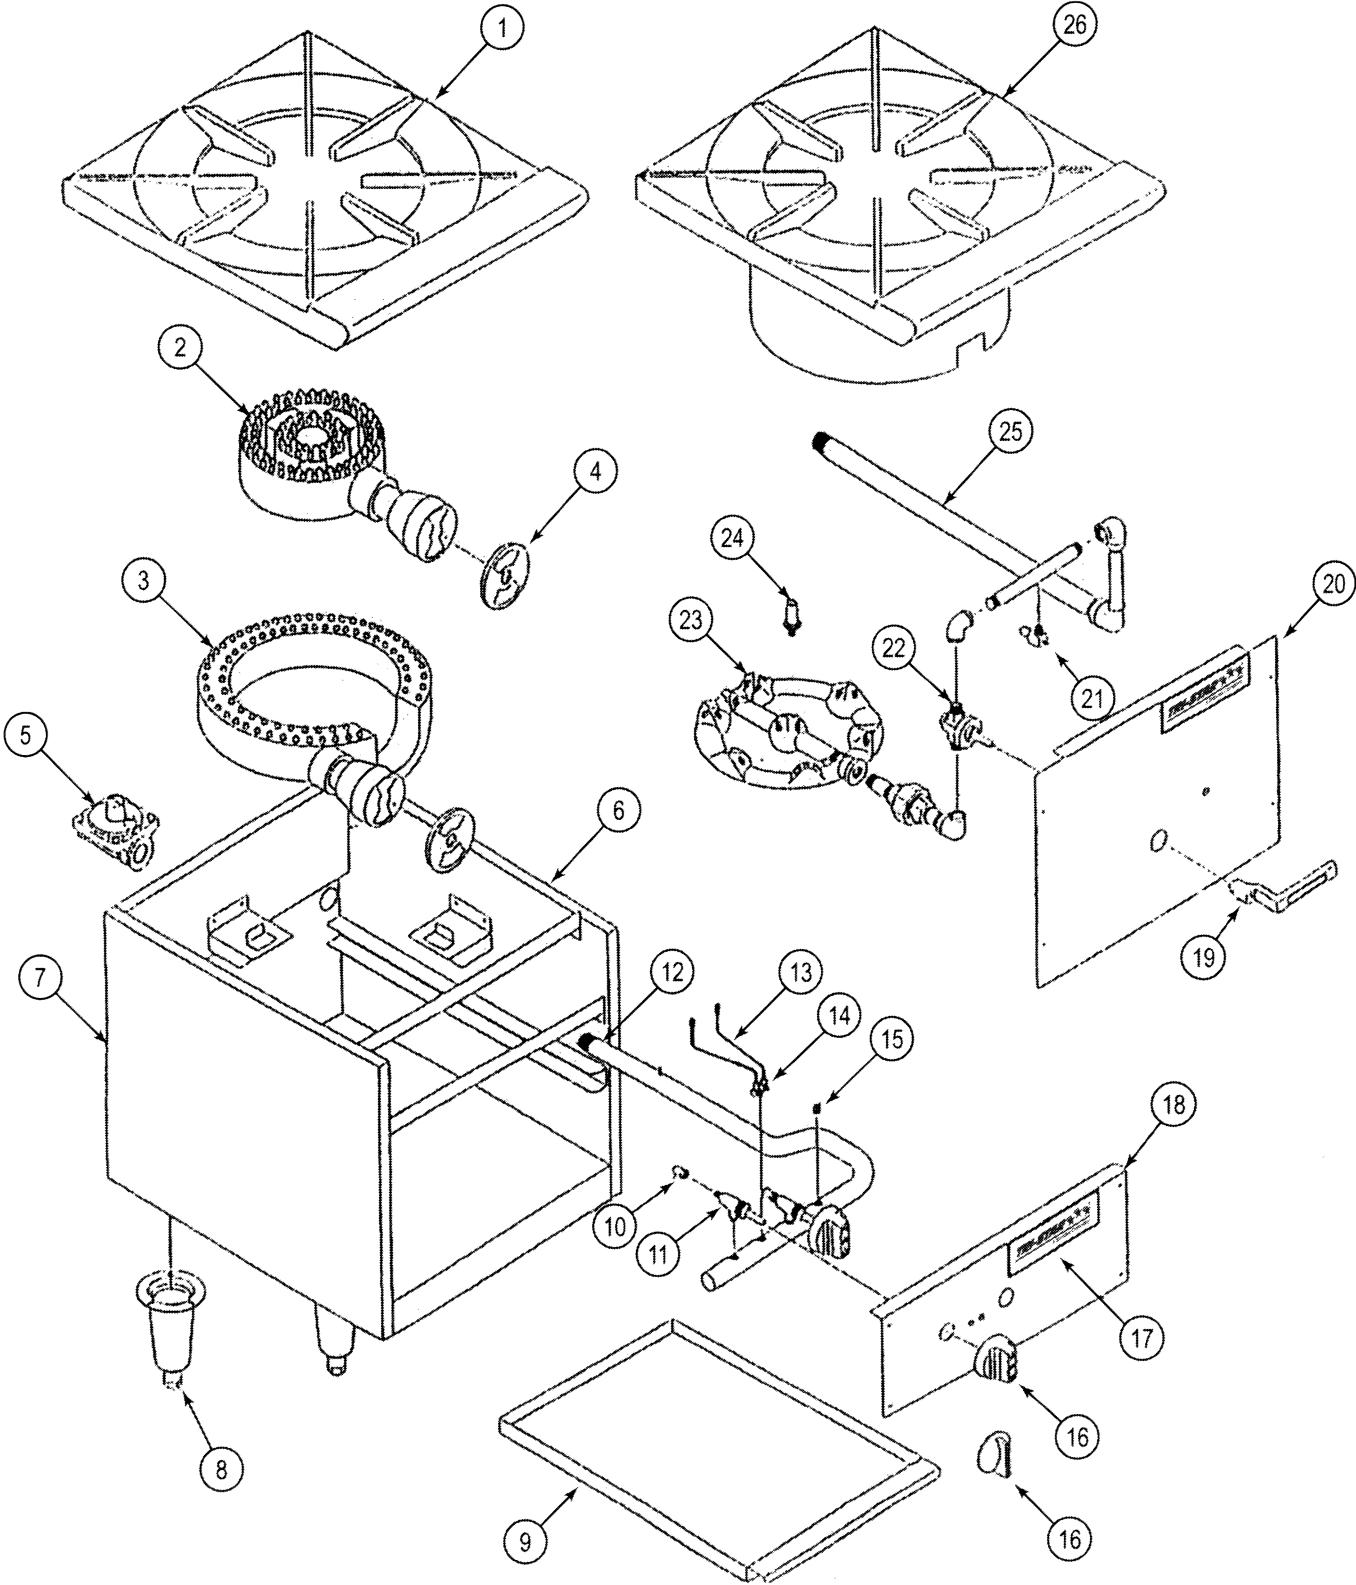

TSSP  
TRI-STAR – STOCK POT-JET

**TSSP  
TRI-STAR – STOCK POT–JET**

Item	Part #	Description	Item	Part #	Description
1	380110	GRATE STOCK POT			
2	380210 380131	BURNER 3 RING 2 VALVE 18-2 BURNER 3 RING 3 VALVE 18-3			
5	310523 310354 310226	REGULATOR, CONVERTIBLE REGULATOR, JET BURNER NAT REGULATOR, JET BURNER LP			
6	380611	RIGHT SIDE PANEL			
7	380610	LEFT SIDE PANEL			
8	300190	LEG, 6" ADJUSTABLE			
9	380117	CRUMB TRAY			
10	301031 301048 301030 301037 301047 301045 301051 301055	ORIFICE HOOD #31 18-2 NAT ORIFICE HOOD #48 18-2 LP ORIFICE HOOD #30 18-3 LARGE RING NAT ORIFICE HOOD #37 18-3 MIDDLE RING NAT ORIFICE HOOD #47 18-3 SMALL RING NAT ORIFICE HOOD #45 18-3 LARGE RING LP ORIFICE HOOD #51 18-3 MIDDLE RING LP ORIFICE HOOD #55 18-3 SMALL RING LP			
11	2068000	VALVE, GAS			
12	380211 380411	MANIFOLD 18-2 MANIFOLD 18-3			
13	380221 380136 380137	PILOT TUBE 18-2 PILOT TUBE INNER 18-3 PILOT TUBE OUTER 18-3			
14	2065641	VALVE, PILOT			
15	2092517	PLUG			
16	311018 8706400	KNOB, BLACK 3 STARS 18-2 KNOB, METAL 18-3			
17	300161	NAMEPLATE, SMALL TRI-STAR			
18	380621 380116	VALVE COVER 18-2 VALVE COVER 18-3			
19	380128	HANDLE JET BURNER			
20	380513	VALVE COVER JET BURNER			
21	311027	VALVE PILOT 90			
22	380510	VALVE JET BURNER			
23	380511 380512	JET BURNER 18 TIP NAT JET BURNER 18 TIP LP			
25	2066125	PIPE, INLET 19'			
26	380154 380810 381110	GRATE, JET BURNER TOP WOK RING 16" WOK RING 13"			