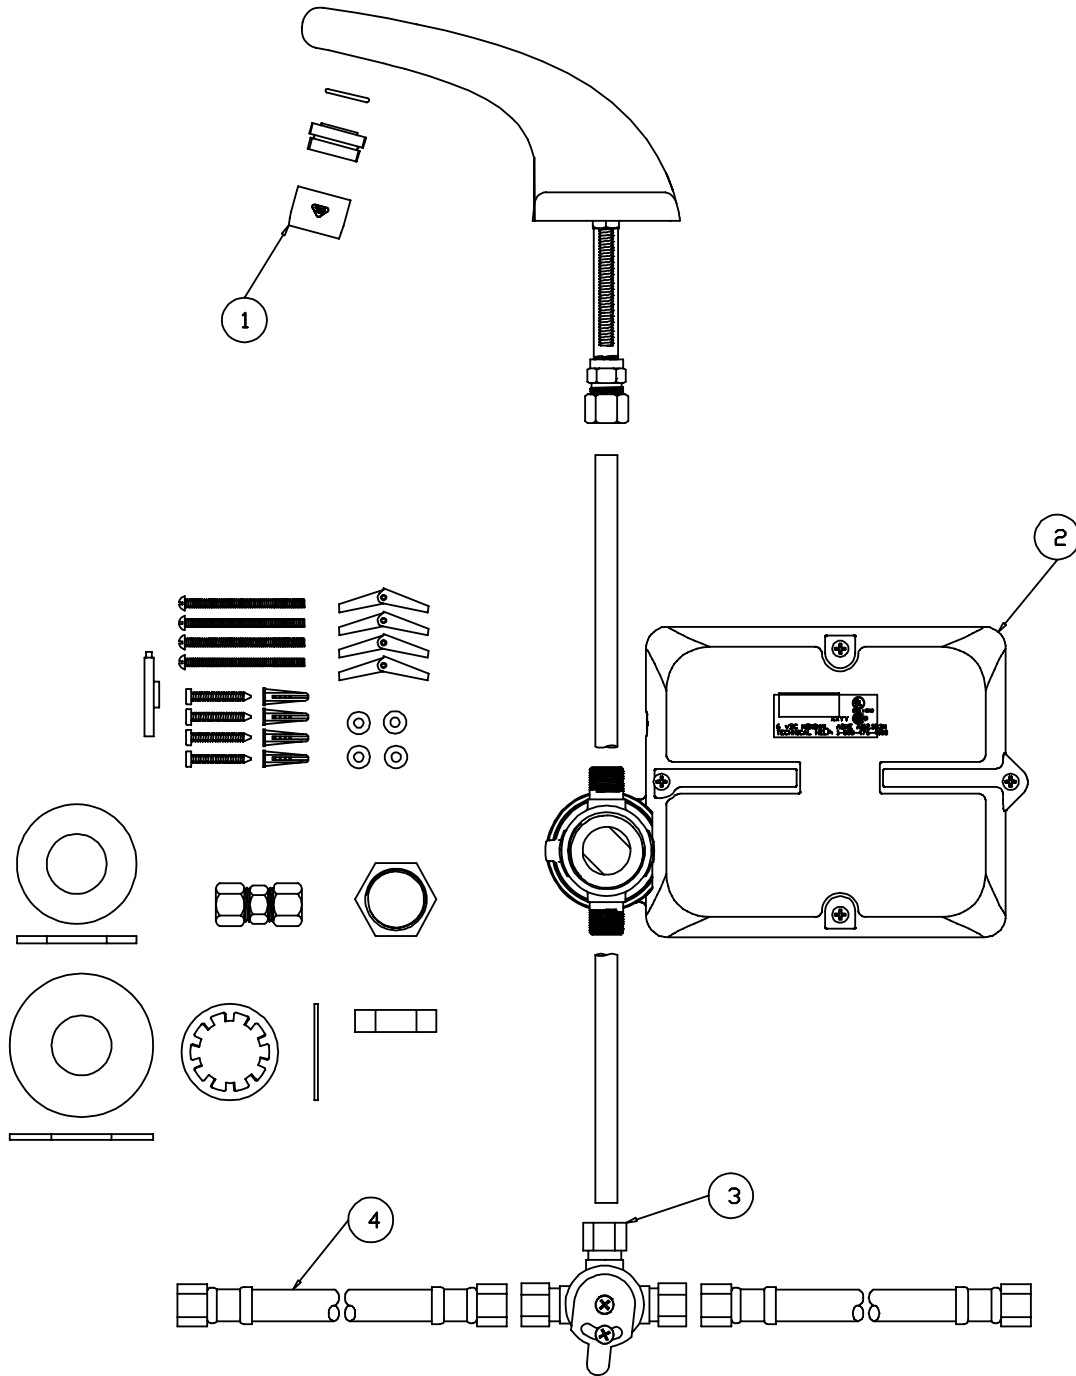

EC-2102

ChekPoint Deckmount Spout DC

- | | | |
|---|---------------------------------|---------------------------|
| 1 | Aerator | B-0199-01 |
| 2 | Asm, DC Control Module | 013143-45 |
| 3 | Transformer, 120V/35VA, Plug-In | 013144-45 |
| 4 | Valve, Leonard Mixing | 013130-45 |
| 5 | Hose, Supply, Braided | 013146-45 |