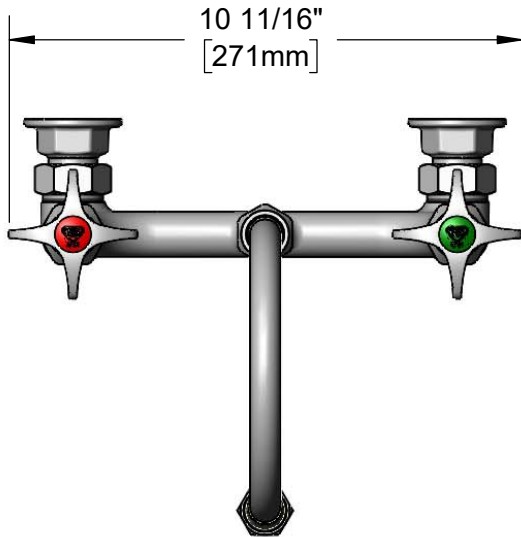

This Space for Architect/Engineer Approval

Job Name _____ Date _____

Model Specified _____ Quantity _____

Customer/Wholesaler _____

Contractor _____

Architect/Engineer _____

5 7/8" Swivel/Rigid
Gooseneck w/ **B-0198**
Serrated Tip & Washer.
Converts to Rigid w/
014200-45 Lock Washer
(Included)

Quarter-Turn
Eterna Cartridges
w/ Spring Checks &
4-Arm Lab Handles w/
Color Coded Indexes

Product Specifications:

8" Wall Mount Mixing Faucet, Quarter-Turn Eterna Cartridges w/ Spring Checks, 4-Arm Lab Handles, 5 7/8" Swivel/Rigid Gooseneck, Serrated Tip Outlet & 1/2" NPT Female Inlets

Model No.
BL-5725-01

Item No.

Travelers Rest, SC: 800-476-4103 • Simi Valley, CA: 800-423-0150 • Fax: 864-834-3518 • www.tsbrass.com

ITEM NO.	SALES NO.	DESCRIPTION
1	BL-5550-04	Serrated Tip
2	001051-45	Washer
3	009538-45	Swivel Washer
4	011429-45	Swivel Sleeves (2)
5	001074-45	O-Ring
6	014200-45	Star Washer, Anti-Rotation
7	001191-45NS	Green "CW" Lab Button Index
8	000925-45	Lab Handle Screw
9	012443-40NS	Quarter-Turn Eterna Cartridge, RTC w/ Spring Check
10	00AA	1/2" NPT Female Eccentric Flange
11	001019-45	Coupling Nut Washer
12	002521-45NS	4-Arm Handle (New Style)
13	001194-45NS	Red "HW" Lab Button Index

Product Specifications:
 8" Wall Mount Mixing Faucet, Quarter-Turn Eterna Cartridges w/ Spring Checks, 4-Arm Lab Handles, 5 7/8" Swivel/Rigid Gooseneck, Serrated Tip Outlet & 1/2" NPT Female Inlets

Product Compliance:
 ASME A112.18.1 / CSA B125.1
 NSF 61 - Section 9
 NSF 372 (Low Lead Content)
 ANSI A117.1 (ADA)