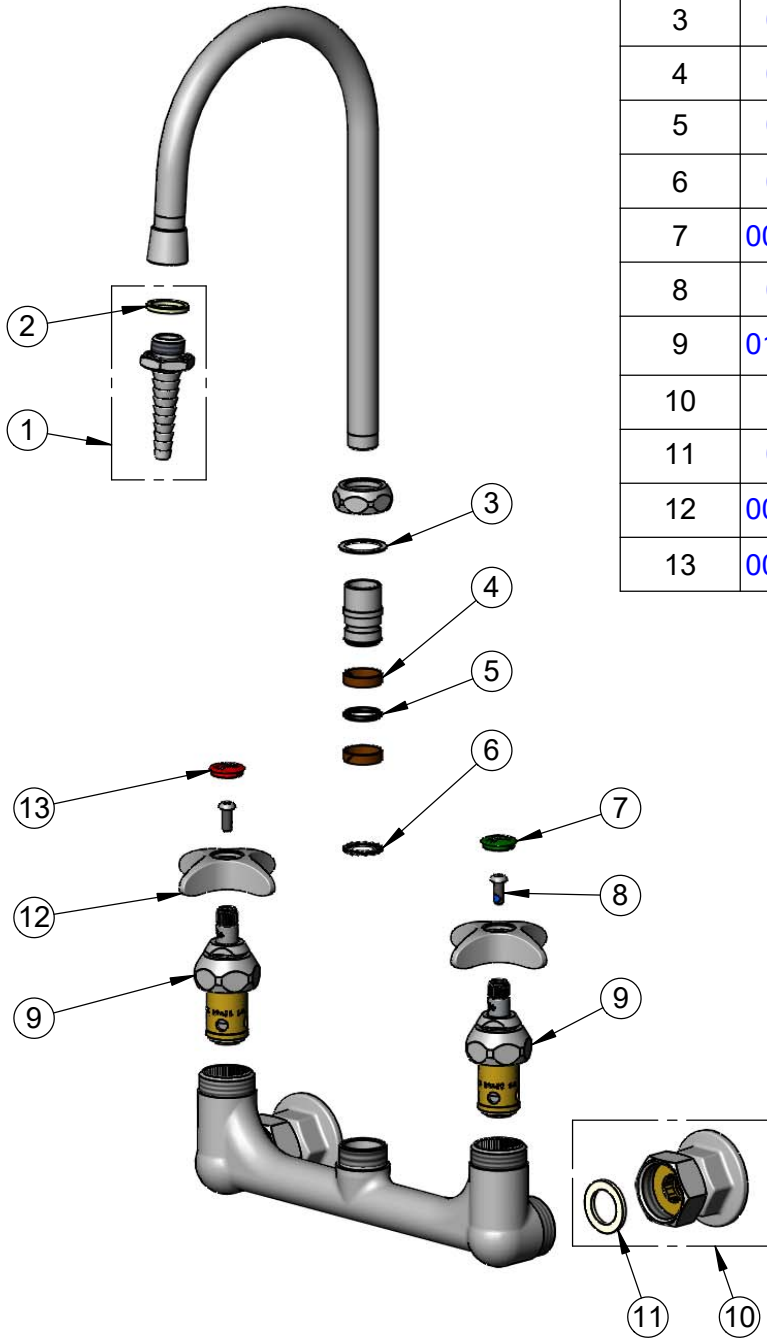

Quarter-Turn
Eterna Cartridges
w/ Spring Checks &
4-Arm Lab Handles w/
Color Coded Indexes

Product Specifications:

8" Wall Mount Mixing Faucet, Quarter-Turn Eterna Cartridges w/ Spring Checks, 4-Arm Lab Handles, 5 7/8" Swivel/Rigid Gooseneck, Serrated Tip Outlet & 1/2" NPT Female Inlets

Product Compliance:

ASME A112.18.1 / CSA B125.1
NSF 61 - Section 9
NSF 372 (Low Lead Content)
ANSI A117.1 (ADA)

T&S BRASS AND BRONZE WORKS, INC.
 2 Saddleback Cove / P.O. Box 1088
 Travelers Rest, SC 29690

Model No.
BL-5725-01

Item No.

Travelers Rest, SC: 800-476-4103 • Simi Valley, CA: 800-423-0150 • Fax: 864-834-3518 • www.tsbrass.com

ITEM NO.	SALES NO.	DESCRIPTION
1	BL-5550-04	Serrated Tip
2	001051-45	Washer
3	009538-45	Swivel Washer
4	011429-45	Swivel Sleeves (2)
5	001074-45	O-Ring
6	014200-45	Star Washer, Anti-Rotation
7	001191-45NS	Green "CW" Lab Button Index
8	000925-45	Lab Handle Screw
9	012443-40NS	Quarter-Turn Eterna Cartridge, RTC w/ Spring Check
10	00AA	1/2" NPT Female Eccentric Flange
11	001019-45	Coupling Nut Washer
12	002521-45NS	4-Arm Handle (New Style)
13	001194-45NS	Red "HW" Lab Button Index

Product Specifications:
 8" Wall Mount Mixing Faucet, Quarter-Turn Eterna Cartridges w/ Spring Checks, 4-Arm Lab Handles, 5 7/8" Swivel/Rigid Gooseneck, Serrated Tip Outlet & 1/2" NPT Female Inlets

Product Compliance:
 ASME A112.18.1 / CSA B125.1
 NSF 61 - Section 9
 NSF 372 (Low Lead Content)
 ANSI A117.1 (ADA)