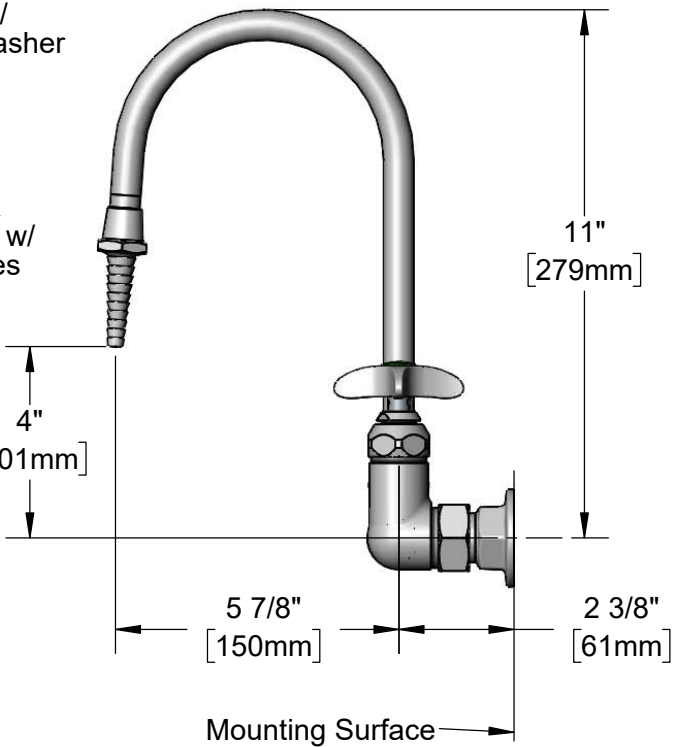

This Space for Architect/Engineer Approval

Job Name _____ Date _____

Model Specified _____ Quantity _____

Customer/Wholesaler _____

Contractor _____

Architect/Engineer _____

5 7/8" Swivel/Rigid
Gooseneck w/ **B-0198**
Serrated Tip & Washer.
Converts to Rigid w/
014200-45 Lock Washer
(Included)

Quarter-Turn
Eterna Cartridges
w/ Spring Checks &
4-Arm Lab Handles w/
Color Coded Indexes

Product Specifications:

8" Wall Mount Mixing Faucet, Quarter-Turn Eterna Cartridges w/ Spring Checks, 4-Arm Lab Handles, 5 7/8" Swivel/Rigid Gooseneck, Serrated Tip Outlet & 1/2" NPT Female Inlets

Model No.
BL-5725-01

Item No.

Travelers Rest, SC: 800-476-4103 • Simi Valley, CA: 800-423-0150 • Fax: 864-834-3518 • www.tsbrass.com

ITEM NO.	SALES NO.	DESCRIPTION
1	BL-5550-04	Serrated Tip
2	001051-45	Washer
3	009538-45	Swivel Washer
4	011429-45	Swivel Sleeves (2)
5	001074-45	O-Ring
6	014200-45	Star Washer, Anti-Rotation
7	001191-45NS	Green "CW" Lab Button Index
8	000925-45	Lab Handle Screw
9	012443-40NS	Quarter-Turn Eterna Cartridge, RTC w/ Spring Check
10	00AA	1/2" NPT Female Eccentric Flange
11	001019-45	Coupling Nut Washer
12	002521-45NS	4-Arm Handle (New Style)
13	001194-45NS	Red "HW" Lab Button Index

Product Specifications:
 8" Wall Mount Mixing Faucet, Quarter-Turn Eterna Cartridges w/ Spring Checks, 4-Arm Lab Handles, 5 7/8" Swivel/Rigid Gooseneck, Serrated Tip Outlet & 1/2" NPT Female Inlets

Product Compliance:
 ASME A112.18.1 / CSA B125.1
 NSF 61 - Section 9
 NSF 372 (Low Lead Content)
 ANSI A117.1 (ADA)