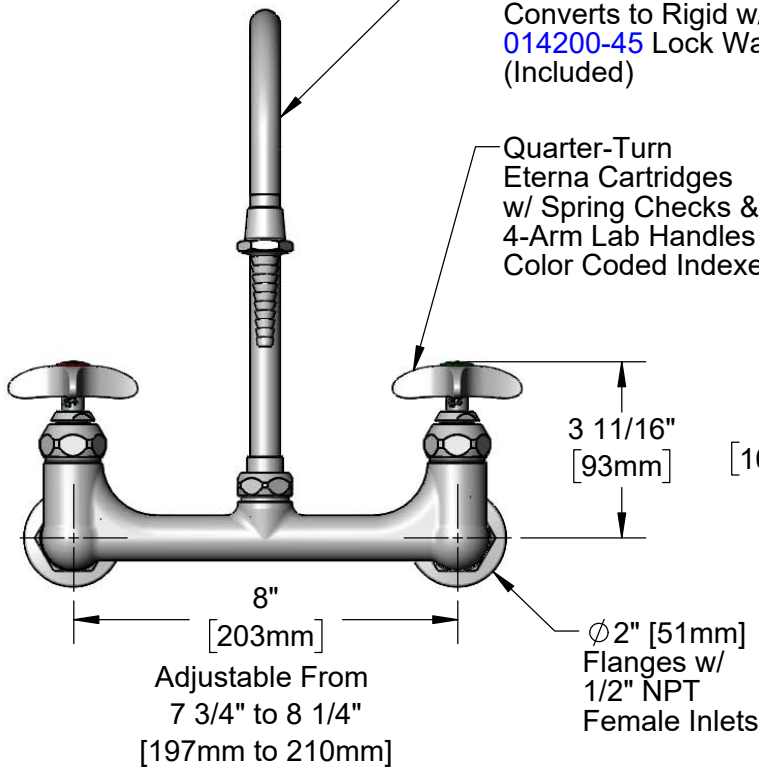

This Space for Architect/Engineer Approval

Job Name _____ Date _____

Model Specified _____ Quantity _____

Customer/Wholesaler _____

Contractor _____

Architect/Engineer _____

5 7/8" Swivel/Rigid
Gooseneck w/ **B-0198**
Serrated Tip & Washer.
Converts to Rigid w/
014200-45 Lock Washer
(Included)

Quarter-Turn
Eterna Cartridges
w/ Spring Checks &
4-Arm Lab Handles w/
Color Coded Indexes

Product Specifications:

8" Wall Mount Mixing Faucet, Quarter-Turn Eterna Cartridges w/ Spring Checks, 4-Arm Lab Handles, 5 7/8" Swivel/Rigid Gooseneck, Serrated Tip Outlet & 1/2" NPT Female Inlets

Model No.
BL-5725-01

Item No.

Travelers Rest, SC: 800-476-4103 • Simi Valley, CA: 800-423-0150 • Fax: 864-834-3518 • www.tsbrass.com

ITEM NO.	SALES NO.	DESCRIPTION
1	BL-5550-04	Serrated Tip
2	001051-45	Washer
3	009538-45	Swivel Washer
4	011429-45	Swivel Sleeves (2)
5	001074-45	O-Ring
6	014200-45	Star Washer, Anti-Rotation
7	001191-45NS	Green "CW" Lab Button Index
8	000925-45	Lab Handle Screw
9	012443-40NS	Quarter-Turn Eterna Cartridge, RTC w/ Spring Check
10	00AA	1/2" NPT Female Eccentric Flange
11	001019-45	Coupling Nut Washer
12	002521-45NS	4-Arm Handle (New Style)
13	001194-45NS	Red "HW" Lab Button Index

Product Specifications:
 8" Wall Mount Mixing Faucet, Quarter-Turn Eterna Cartridges w/ Spring Checks, 4-Arm Lab Handles, 5 7/8" Swivel/Rigid Gooseneck, Serrated Tip Outlet & 1/2" NPT Female Inlets

Product Compliance:
 ASME A112.18.1 / CSA B125.1
 NSF 61 - Section 9
 NSF 372 (Low Lead Content)
 ANSI A117.1 (ADA)