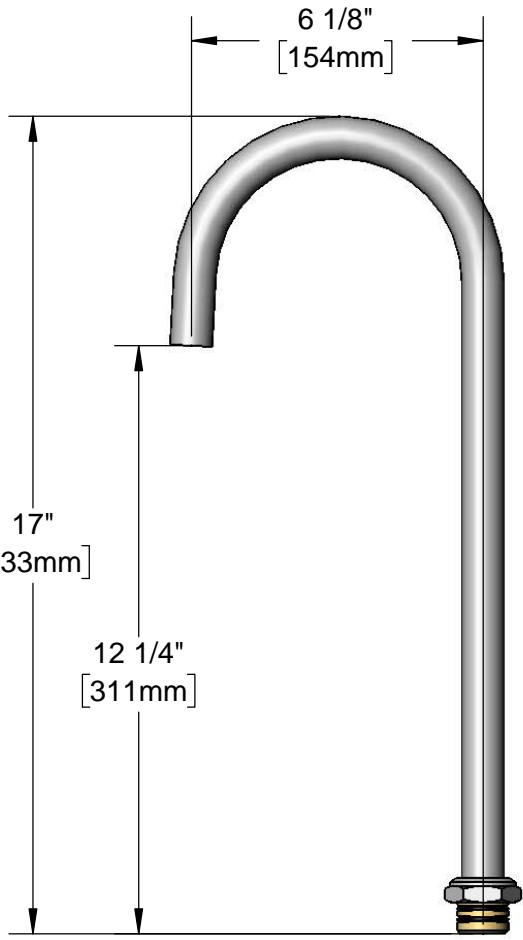

Plain End Outlet

Big-Flo Swivel Joint Fits All Standard T&S Big-Flo Swivel Outlets

Product Specifications:  
 Big-Flo 6" Swivel Gooseneck with Plain End Outlet

Product Compliance:  
 ASME A112.18.1 / CSA B125.1  
 NSF 61 - Section 9  
 NSF 372 (Low Lead Content)