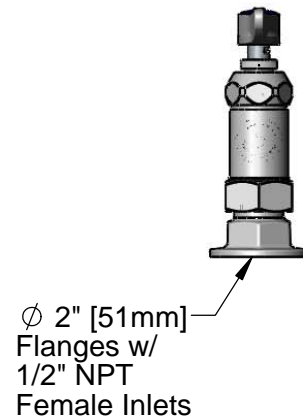

EasyInstall Kit
 Converts Rigid Risers &
 Nozzles For Use with
 Swivel Outlet (Included)

Product Specifications:
 8" Deck Mount Mixing Faucet (Less Nozzle), Quarter-Turn Eterna Cartridges
 w/ Spring Checks, Lever Handles & 1/2" NPT Female Inlets

Model No.

B-0320-LN

Item No.

Travelers Rest, SC: 800-476-4103 • Simi Valley, CA: 800-423-0150 • Fax: 864-834-3518 • www.tsbrass.com

ITEM NO.	SALES NO.	DESCRIPTION
1	002712-40NS	Quarter-Turn Eterna Cartridge w/ Spring Check, Handle, Red Index & Screw, RTC
2	012443-40NS	Quarter-Turn Eterna Cartridge w/ Spring Check, RTC
3	000925-45	Lab Handle Screw
4	001193-19NS	Red Button Index, Press-in
5	018506-19NS	Blue Button Index, Press-in
6	001638-45NS	Lever Handle (New Style)
7	012442-40NS	Quarter-Turn Eterna Cartridge w/ Spring Check, LTC
8	002711-40NS	Quarter-Turn Eterna Cartridge w/ Spring Check, Handle, Blue Index & Screw, LTC
9	001019-45	Coupling Nut Washer
10	00AA	1/2" NPT Female Eccentric Flange

EZ-K

Converts Rigid Outlets to EasyInstall for Use with T&S Swivel Base Faucets

Product Specifications:

8" Deck Mount Mixing Faucet (Less Nozzle), Quarter-Turn Eterna Cartridges w/ Spring Checks, Lever Handles & 1/2" NPT Female Inlets