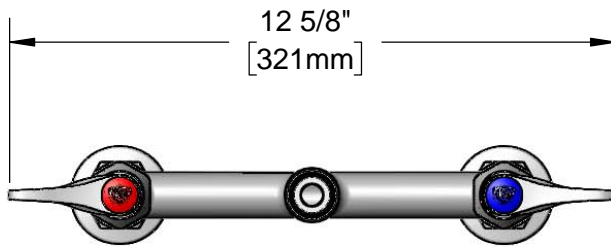

T&S BRASS AND BRONZE WORKS, INC.
2 Saddleback Cove / P.O. Box 1088
Travelers Rest, SC 29690

Model No.
B-0320-LN

Item No.

Travelers Rest, SC: 800-476-4103 • Simi Valley, CA: 800-423-0150 • Fax: 864-834-3518 • www.tsbrass.com

ADA Compliant

This Space for Architect/Engineer Approval

Job Name _____ Date _____

Model Specified _____ Quantity _____

Customer/Wholesaler _____

Contractor _____

Architect/Engineer _____