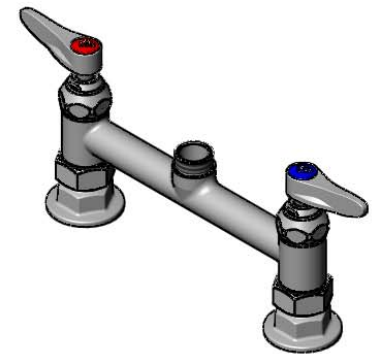

T&S BRASS AND BRONZE WORKS, INC.
2 Saddleback Cove / P.O. Box 1088
Travelers Rest, SC 29690

Model No.
B-0320-LN

Item No.

Travelers Rest, SC: 800-476-4103 • Simi Valley, CA: 800-423-0150 • Fax: 864-834-3518 • www.tsbrass.com

ADA Compliant

This Space for Architect/Engineer Approval

Job Name _____ Date _____

Model Specified _____ Quantity _____

Customer/Wholesaler _____

Contractor _____

Architect/Engineer _____