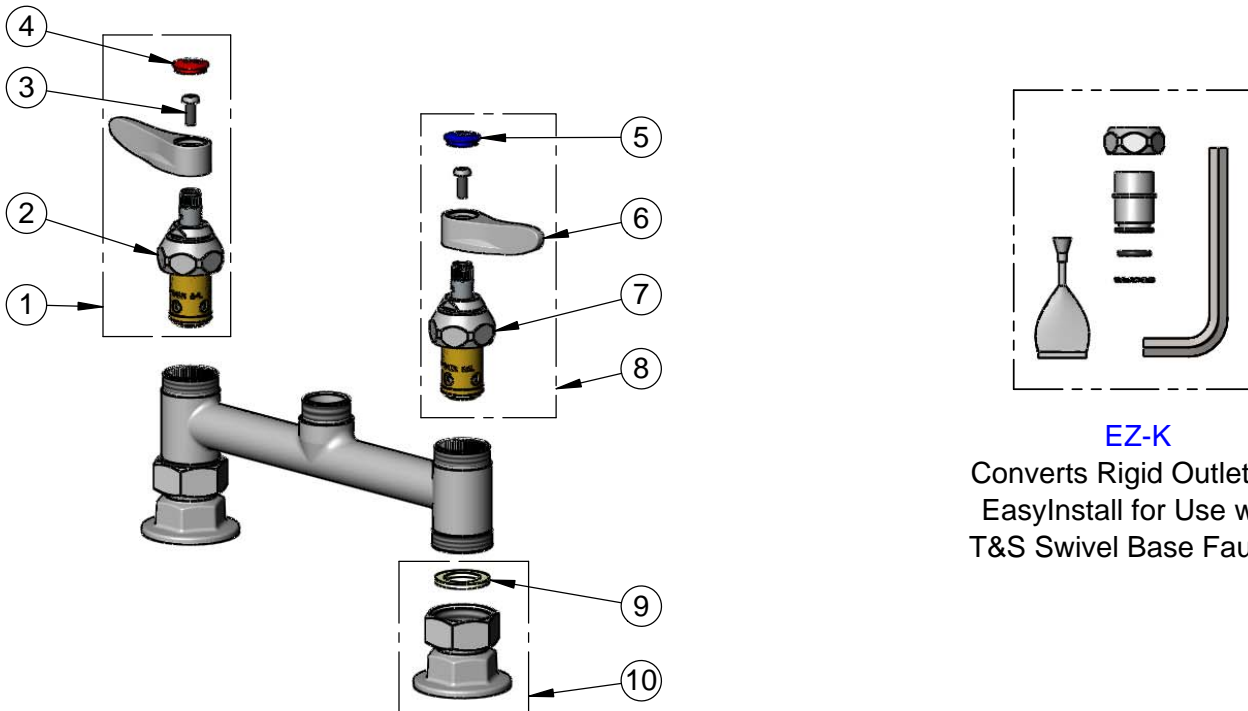

EasyInstall Kit
 Converts Rigid Risers &
 Nozzles For Use with
 Swivel Outlet (Included)

Product Specifications:
 8" Deck Mount Mixing Faucet (Less Nozzle), Quarter-Turn Eterna Cartridges
 w/ Spring Checks, Lever Handles & 1/2" NPT Female Inlets

Model No.

B-0320-LN

Item No.

Travelers Rest, SC: 800-476-4103 • Simi Valley, CA: 800-423-0150 • Fax: 864-834-3518 • www.tsbrass.com

ITEM NO.	SALES NO.	DESCRIPTION
1	002712-40NS	Quarter-Turn Eterna Cartridge w/ Spring Check, Handle, Red Index & Screw, RTC
2	012443-40NS	Quarter-Turn Eterna Cartridge w/ Spring Check, RTC
3	000925-45	Lab Handle Screw
4	001193-19NS	Red Button Index, Press-in
5	018506-19NS	Blue Button Index, Press-in
6	001638-45NS	Lever Handle (New Style)
7	012442-40NS	Quarter-Turn Eterna Cartridge w/ Spring Check, LTC
8	002711-40NS	Quarter-Turn Eterna Cartridge w/ Spring Check, Handle, Blue Index & Screw, LTC
9	001019-45	Coupling Nut Washer
10	00AA	1/2" NPT Female Eccentric Flange

EZ-K

Converts Rigid Outlets to EasyInstall for Use with T&S Swivel Base Faucets

Product Specifications:

8" Deck Mount Mixing Faucet (Less Nozzle), Quarter-Turn Eterna Cartridges w/ Spring Checks, Lever Handles & 1/2" NPT Female Inlets