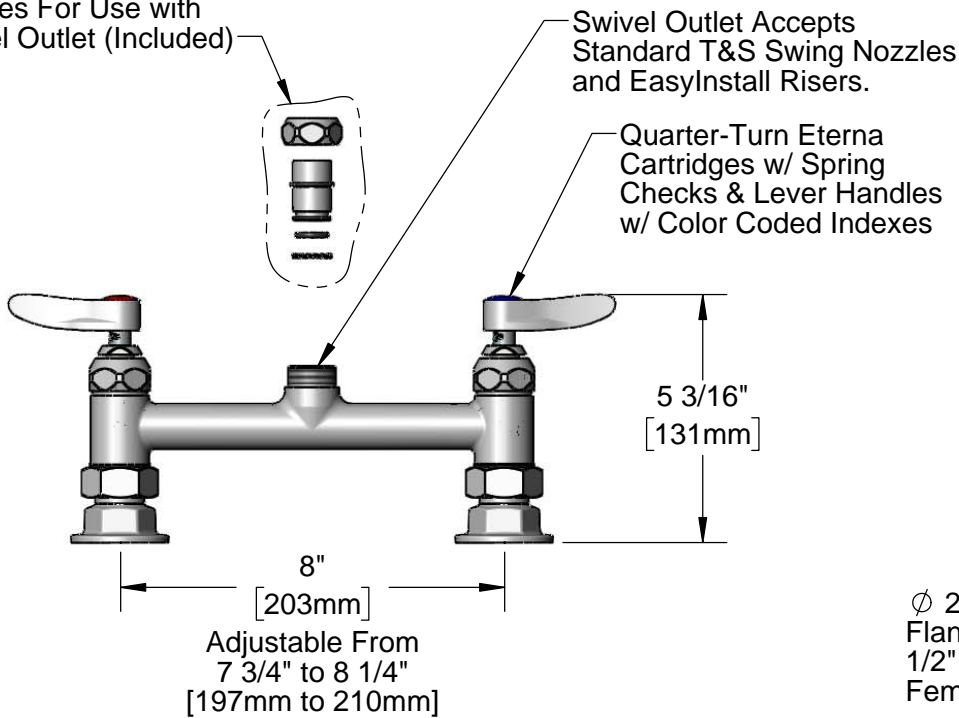

EasyInstall Kit
 Converts Rigid Risers &
 Nozzles For Use with
 Swivel Outlet (Included)

Product Specifications:
 8" Deck Mount Mixing Faucet (Less Nozzle), Quarter-Turn Eterna Cartridges
 w/ Spring Checks, Lever Handles & 1/2" NPT Female Inlets

Model No.

B-0320-LN

Item No.

Travelers Rest, SC: 800-476-4103 • Simi Valley, CA: 800-423-0150 • Fax: 864-834-3518 • www.tsbrass.com

ITEM NO.	SALES NO.	DESCRIPTION
1	002712-40NS	Quarter-Turn Eterna Cartridge w/ Spring Check, Handle, Red Index & Screw, RTC
2	012443-40NS	Quarter-Turn Eterna Cartridge w/ Spring Check, RTC
3	000925-45	Lab Handle Screw
4	001193-19NS	Red Button Index, Press-in
5	018506-19NS	Blue Button Index, Press-in
6	001638-45NS	Lever Handle (New Style)
7	012442-40NS	Quarter-Turn Eterna Cartridge w/ Spring Check, LTC
8	002711-40NS	Quarter-Turn Eterna Cartridge w/ Spring Check, Handle, Blue Index & Screw, LTC
9	001019-45	Coupling Nut Washer
10	00AA	1/2" NPT Female Eccentric Flange

EZ-K

Converts Rigid Outlets to EasyInstall for Use with T&S Swivel Base Faucets

Product Specifications:

8" Deck Mount Mixing Faucet (Less Nozzle), Quarter-Turn Eterna Cartridges w/ Spring Checks, Lever Handles & 1/2" NPT Female Inlets