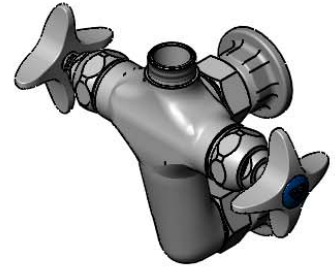

T&S BRASS AND BRONZE WORKS, INC.
2 Saddleback Cove / P.O. Box 1088
Travelers Rest, SC 29690

Model No.
B-0315-LN

Item No.

Travelers Rest, SC: 800-476-4103 • Simi Valley, CA: 800-423-0150 • Fax: 864-834-3518 • www.tsbrass.com

ADA Compliant

This Space for Architect/Engineer Approval

Job Name _____ Date _____

Model Specified _____ Quantity _____

Customer/Wholesaler _____

Contractor _____

Architect/Engineer _____

EZ-K

EasyInstall Kit
Converts Rigid Risers &
Nozzles for Use with
Swivel Outlet (Included)

Swivel Outlet Accepts
Standard T&S Swing Nozzle.
Converts to Rigid w/
014200-45
Lock Washer (Included)

Quarter-Turn
Eterna Cartridges w/
Spring Checks &
Lever Handles w/
Color Coded Indexes

Ø2"
[51mm]
Wall Flange

Product Specifications:

Wall Mount Vertical Mixing Faucet, Quarter-Turn Eterna Cartridges w/
Spring Checks, 4-Arm Handles and 1/2" NPT Female Inlets, Less
Nozzle

Product Compliance:

ASME A112.18.1 / CSA B125.1
NSF 61 - Section 9
NSF 372 (Low Lead Content)
ANSI A117.1 (ADA)