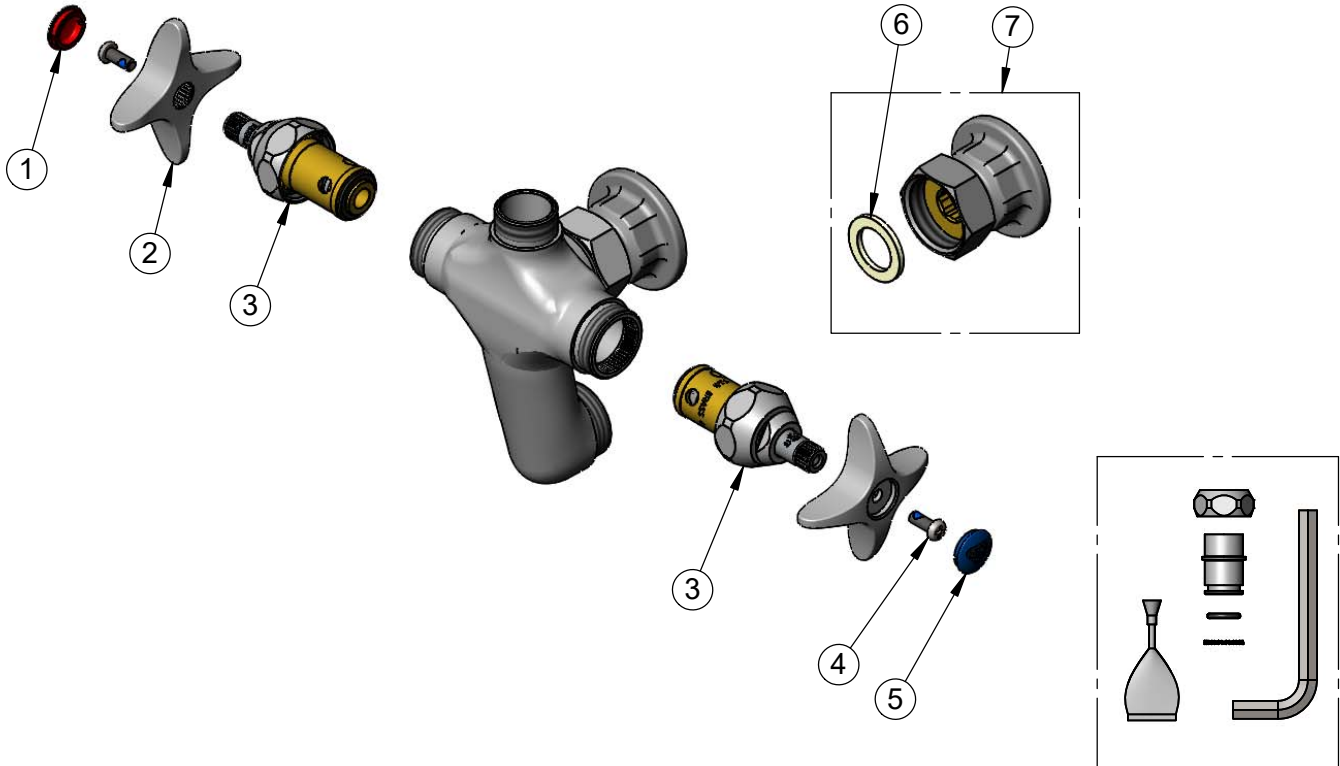

EasyInstall Kit
 Converts Rigid Risers &
 Nozzles for Use with
 Swivel Outlet (Included)

Swivel Outlet Accepts
 Standard T&S Swing Nozzle.
 Converts to Rigid w/
014200-45
 Lock Washer (Included)

Quarter-Turn
 Eterna Cartridges w/
 Spring Checks &
 Lever Handles w/
 Color Coded Indexes

Ø2"
 [51mm]
 Wall Flange

Product Specifications:

Wall Mount Vertical Mixing Faucet, Quarter-Turn Eterna Cartridges w/
 Spring Checks, 4-Arm Handles and 1/2" NPT Female Inlets, Less
 Nozzle

Product Compliance:

Item No.

Travelers Rest, SC: 800-476-4103 • Simi Valley, CA: 800-423-0150 • Fax: 864-834-3518 • www.tsbrass.com

ITEM NO.	SALES NO.	DESCRIPTION
1	001193-19NS	Red Button Index, Press-in
2	002521-45NS	4-Arm Handle (New Style)
3	012443-40NS	Quarter-Turn Eterna Cartridge w/ Spring Check, RTC
4	000925-45	Lab Handle Screw
5	018506-19NS	Blue Button Index, Press-in
6	001019-45	Coupling Nut Washer
7	00AA	1/2" NPT Female Eccentric Flange

EZ-K

Converts Rigid Outlets to
EasyInstall for Use with
T&S Swivel Base Faucets

Product Specifications:

Wall Mount Vertical Mixing Faucet, Quarter-Turn Eterna Cartridges w/
Spring Checks, 4-Arm Handles and 1/2" NPT Female Inlets, Less
Nozzle