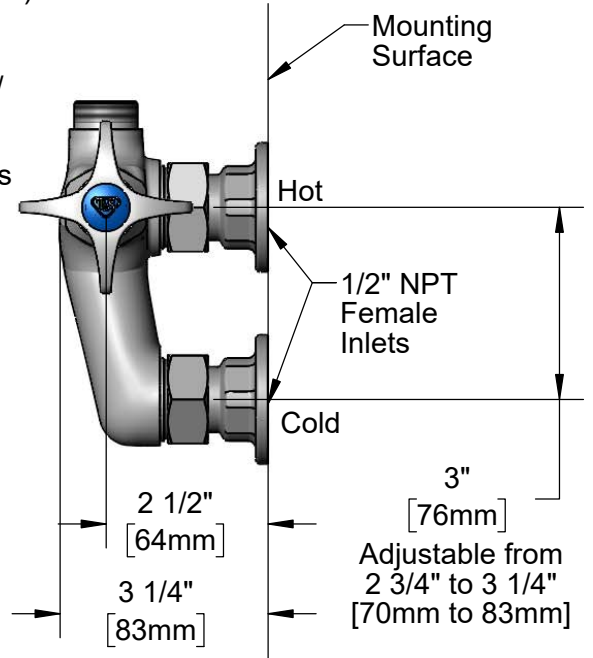

EasyInstall Kit
 Converts Rigid Risers &
 Nozzles for Use with
 Swivel Outlet (Included)

Swivel Outlet Accepts
 Standard T&S Swing Nozzle.
 Converts to Rigid w/
014200-45
 Lock Washer (Included)

Quarter-Turn
 Eterna Cartridges w/
 Spring Checks &
 Lever Handles w/
 Color Coded Indexes

Ø2"
 [51mm]
 Wall Flange

Product Specifications:

Wall Mount Vertical Mixing Faucet, Quarter-Turn Eterna Cartridges w/
 Spring Checks, 4-Arm Handles and 1/2" NPT Female Inlets, Less
 Nozzle

Product Compliance:

EZ-K

Converts Rigid Outlets to
EasyInstall for Use with
T&S Swivel Base Faucets

Product Specifications:

Wall Mount Vertical Mixing Faucet, Quarter-Turn Eterna Cartridges w/
Spring Checks, 4-Arm Handles and 1/2" NPT Female Inlets, Less
Nozzle