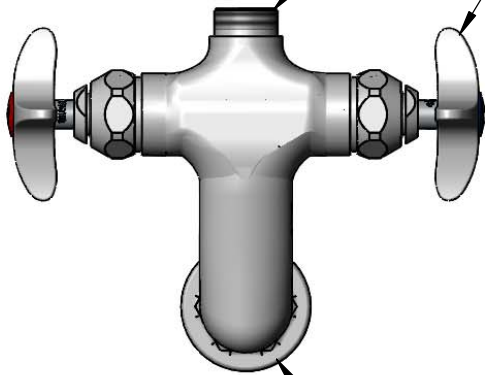

EasyInstall Kit
 Converts Rigid Risers &
 Nozzles for Use with
 Swivel Outlet (Included)

Swivel Outlet Accepts
 Standard T&S Swing Nozzle.
 Converts to Rigid w/
014200-45
 Lock Washer (Included)

Quarter-Turn
 Eterna Cartridges w/
 Spring Checks &
 Lever Handles w/
 Color Coded Indexes

Ø2"
 [51mm]
 Wall Flange

Product Specifications:

Wall Mount Vertical Mixing Faucet, Quarter-Turn Eterna Cartridges w/
 Spring Checks, 4-Arm Handles and 1/2" NPT Female Inlets, Less
 Nozzle

Product Compliance:

EZ-K

Converts Rigid Outlets to
EasyInstall for Use with
T&S Swivel Base Faucets

Product Specifications:

Wall Mount Vertical Mixing Faucet, Quarter-Turn Eterna Cartridges w/
Spring Checks, 4-Arm Handles and 1/2" NPT Female Inlets, Less
Nozzle