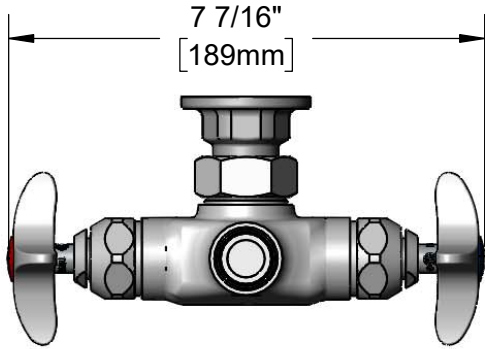

T&S BRASS AND BRONZE WORKS, INC.
2 Saddleback Cove / P.O. Box 1088
Travelers Rest, SC 29690

Model No.
B-0315-LN

Item No.

Travelers Rest, SC: 800-476-4103 • Simi Valley, CA: 800-423-0150 • Fax: 864-834-3518 • www.tsbrass.com

ADA Compliant

This Space for Architect/Engineer Approval

Job Name _____ Date _____

Model Specified _____ Quantity _____

Customer/Wholesaler _____

Contractor _____

Architect/Engineer _____