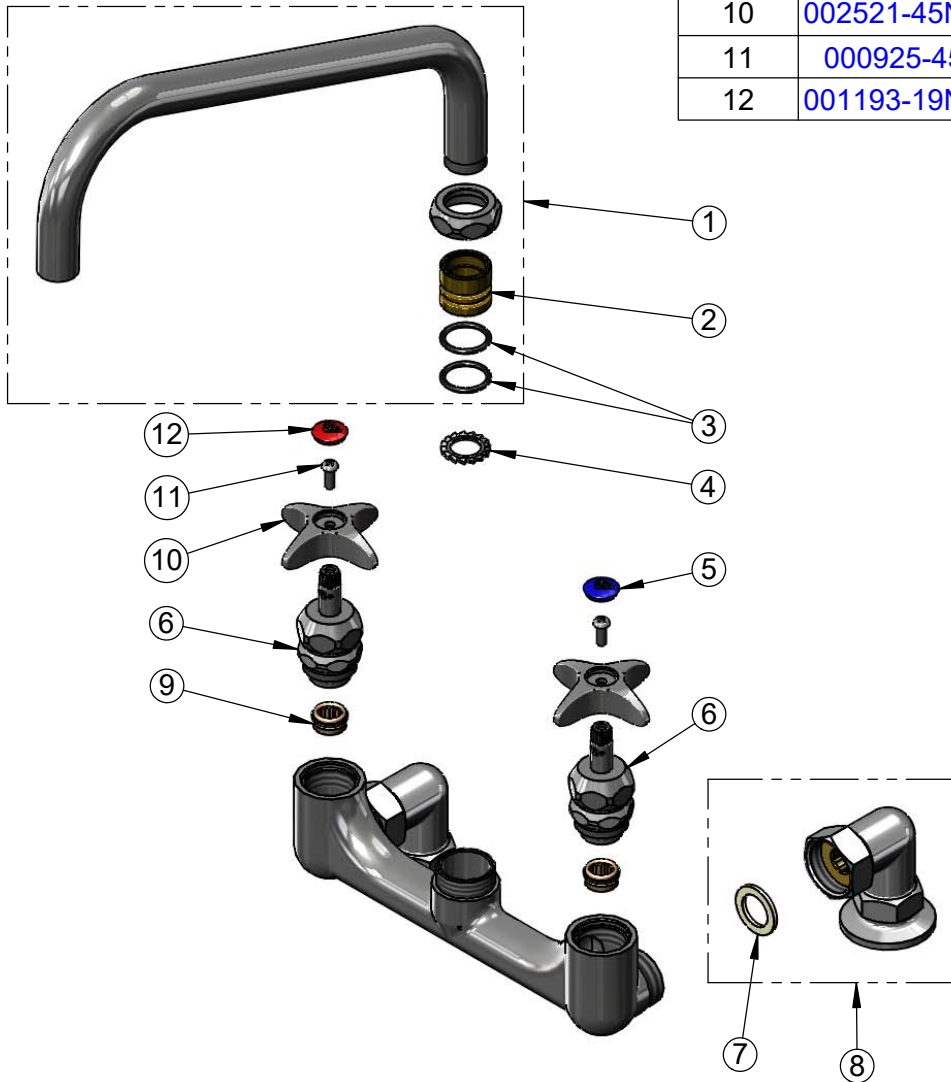

4 7/16"
[112mm]

2 1/4"
[57mm]

Mounting Surface

8"
[203mm]

Ø 2" [51mm]
 Flanges w/
 3/4" NPT
 Female Inlets

2 11/16"
[68mm]

Product Specifications:

8" Deck Mount Big-Flo Mixing Faucet, Big-Flo Cartridges, 4-Arm Handles, 12" Big-Flo Swing Nozzle, & 3/4" NPT Female Inlets

Product Compliance:

ASME A112.18.1 / CSA B125.1
 NSF 61 - Section 9
 NSF 372 (Low Lead Content)
 ANSI A117.1 (ADA)

T&S BRASS AND BRONZE WORKS, INC.
 2 Saddleback Cove / P.O. Box 1088
 Travelers Rest, SC 29690

Model No.
B-0293
 Item No.

Travelers Rest, SC: 800-476-4103 • Simi Valley, CA: 800-423-0150 • Fax: 864-834-3518 • www.tsbrass.com

ITEM NO.	SALES NO.	DESCRIPTION
1	114X	12" Big-Flo Swing Nozzle
2	000847-20	Big-Flo Swivel Piece
3	001068-45	O-ring
4	016807-45	Serrated Lock Washer
5	018506-19NS	Blue Button Index, Press-in
6	006482-40NS	Big-Flo Cartridge, RTC
7	001019-45	Coupling Nut Washer
8	00YY	3/4" NPT Female Elbow Flange
9	000764-20	Seat, Big-Flo
10	002521-45NS	4-Arm Handle (New Style)
11	000925-45	Lab Handle Screw
12	001193-19NS	Red Button Index, Press-in

Product Specifications:
 8" Deck Mount Big-Flo Mixing Faucet, Big-Flo Cartridges, 4-Arm Handles, 12" Big-Flo Swing Nozzle, & 3/4" NPT Female Inlets

Product Compliance:
 ASME A112.18.1 / CSA B125.1
 NSF 61 - Section 9
 NSF 372 (Low Lead Content)
 ANSI A117.1 (ADA)