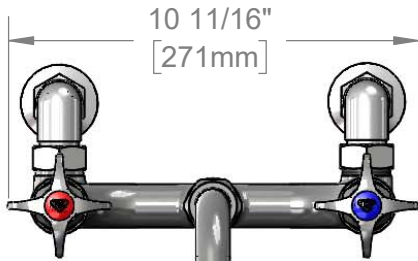

T&S BRASS AND BRONZE WORKS, INC.
2 Saddleback Cove / P.O. Box 1088
Travelers Rest, SC 29690

Model No.
B-0293

Item No.

Travelers Rest, SC: 800-476-4103 • Simi Valley, CA: 800-423-0150 • Fax: 864-834-3518 • www.tsbrass.com

ADA Compliant

This Space for Architect/Engineer Approval

Job Name _____ Date _____

Model Specified _____ Quantity _____

Customer/Wholesaler _____

Contractor _____

Architect/Engineer _____

10 11/16"
[271mm]

114X
12" Big-Flo Swing Nozzle
w/ Plain End Outlet.
Converts to Rigid w/
016807-45
Lock Washer (Included)

Big-Flo Cartridges &
4-Arm Handles w/
Color Coded Indexes