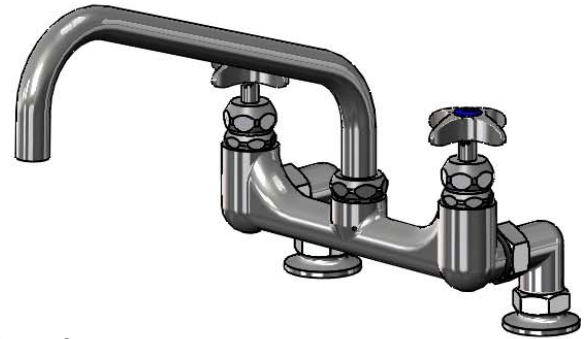

114X
 12" Big-Flo Swing Nozzle
 w/ Plain End Outlet.
 Converts to Rigid w/
 016807-45
 Lock Washer (Included)

Big-Flo Cartridges &
 4-Arm Handles w/
 Color Coded Indexes

Swivel Joint

6 3/8"
[162mm]

8 1/16"
[205mm]

4 7/16"
[112mm]

2 1/4"
[57mm]

Mounting Surface

8"
[203mm]

Ø 2" [51mm]
 Flanges w/
 3/4" NPT
 Female Inlets

2 11/16"
[68mm]

Product Specifications:

8" Deck Mount Big-Flo Mixing Faucet, Big-Flo Cartridges, 4-Arm Handles, 12" Big-Flo Swing Nozzle, & 3/4" NPT Female Inlets

Product Specifications:
 8" Deck Mount Big-Flo Mixing Faucet, Big-Flo Cartridges, 4-Arm Handles, 12" Big-Flo Swing Nozzle, & 3/4" NPT Female Inlets

Product Compliance:
 ASME A112.18.1 / CSA B125.1
 NSF 61 - Section 9
 NSF 372 (Low Lead Content)
 ANSI A117.1 (ADA)