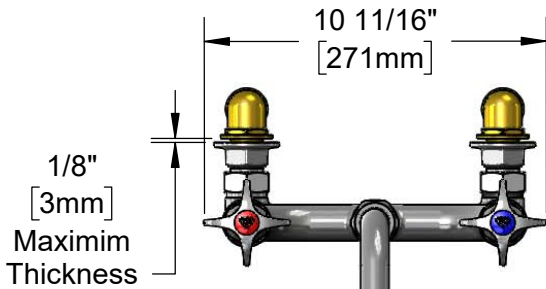

ADA Compliant

This Space for Architect/Engineer Approval

Job Name _____ Date _____

Model Specified _____ Quantity _____

Customer/Wholesaler _____

Contractor _____

Architect/Engineer _____

114X
12" Big-Flo Swing
Nozzle w/ Plain End
Outlet.
Converts to Rigid w/
016807-45
Lock Washer (Included)

Big-Flo
Cartridges &
4-Arm Handles
w/ Color Coded
Indexes

Ø2" [51mm] Flanges

3/4" BSPT
Female Inlets

Rough-In Requirement:
(2) Ø 1 1/4" [32mm] Mounting Holes

Product Specifications:
8" Wall Mount Big-Flo Mixing Faucet, Big-Flo Cartridges, 4-Arm Handles, 12" Big-Flo Swing Nozzle & 3/4" BSPT Female Inlets

Model No.
B-0290-BT

Item No.

Travelers Rest, SC: 800-476-4103 • Simi Valley, CA: 800-423-0150 • Fax: 864-834-3518 • www.tsbrass.com

ITEM NO.	SALES NO.	DESCRIPTION
1	114X	12" Big-Flo Swing Nozzle
2	000847-20	Big-Flo Swivel Piece
3	001068-45	O-ring
4	016807-45	Serrated Lock Washer
5	018506-19NS	Blue Button Index, Press-in
6	000925-45	Lab Handle Screw
7	002521-45NS	4-Arm Handle (New Style)
8	006482-40	Big-Flo Cartridge, RTC
9	001019-45	Coupling Nut Washer
10	00BB	3/4" NPT Female Eccentric Flange
11	001005-45	Washer
12	000971-45	Lock Nut, 3/4" NPSM
13	000764-20	Seat, Big-Flo
14	001193-19NS	Red Button Index, Press-in

Product Specifications:
 8" Wall Mount Big-Flo Mixing Faucet, Big-Flo Cartridges, 4-Arm Handles, 12" Big-Flo Swing Nozzle & 3/4" BSPT Female Inlets

Product Compliance:
 ASME A112.18.1 / CSA B125.1
 NSF 61 - Section 9
 NSF 372 (Low Lead Content)
 ANSI A117.1 (ADA)