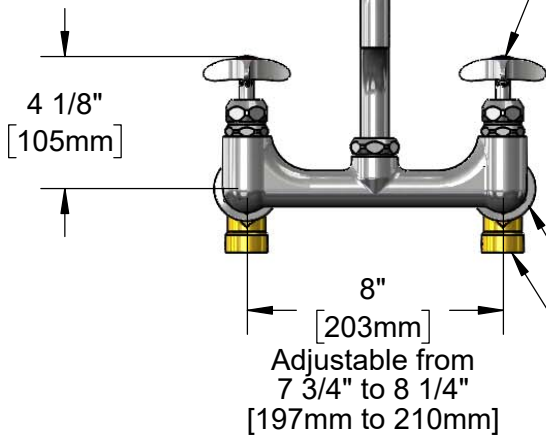

ADA Compliant

This Space for Architect/Engineer Approval

Job Name _____ Date _____

Model Specified _____ Quantity _____

Customer/Wholesaler _____

Contractor _____

Architect/Engineer _____

114X
12" Big-Flo Swing
Nozzle w/ Plain End
Outlet.
Converts to Rigid w/
016807-45
Lock Washer (Included)

Big-Flo
Cartridges &
4-Arm Handles
w/ Color Coded
Indexes

Ø2" [51mm] Flanges

3/4" BSPT
Female Inlets

Rough-In Requirement:
(2) Ø 1 1/4" [32mm] Mounting Holes

Product Specifications:
8" Wall Mount Big-Flo Mixing Faucet, Big-Flo Cartridges, 4-Arm Handles, 12" Big-Flo Swing Nozzle & 3/4" BSPT Female Inlets

Model No.
B-0290-BT

Item No.

Travelers Rest, SC: 800-476-4103 • Simi Valley, CA: 800-423-0150 • Fax: 864-834-3518 • www.tsbrass.com

ITEM NO.	SALES NO.	DESCRIPTION
1	114X	12" Big-Flo Swing Nozzle
2	000847-20	Big-Flo Swivel Piece
3	001068-45	O-ring
4	016807-45	Serrated Lock Washer
5	018506-19NS	Blue Button Index, Press-in
6	000925-45	Lab Handle Screw
7	002521-45NS	4-Arm Handle (New Style)
8	006482-40	Big-Flo Cartridge, RTC
9	001019-45	Coupling Nut Washer
10	00BB	3/4" NPT Female Eccentric Flange
11	001005-45	Washer
12	000971-45	Lock Nut, 3/4" NPSM
13	000764-20	Seat, Big-Flo
14	001193-19NS	Red Button Index, Press-in

Product Specifications:
 8" Wall Mount Big-Flo Mixing Faucet, Big-Flo Cartridges, 4-Arm Handles, 12" Big-Flo Swing Nozzle & 3/4" BSPT Female Inlets

Product Compliance:
 ASME A112.18.1 / CSA B125.1
 NSF 61 - Section 9
 NSF 372 (Low Lead Content)
 ANSI A117.1 (ADA)