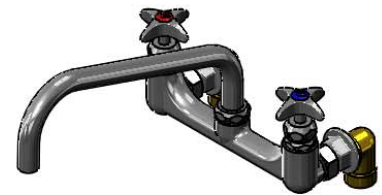

ADA Compliant

This Space for Architect/Engineer Approval

Job Name _____ Date _____

Model Specified _____ Quantity _____

Customer/Wholesaler _____

Contractor _____

Architect/Engineer _____

114X
12" Big-Flo Swing
Nozzle w/ Plain End
Outlet.
Converts to Rigid w/
016807-45
Lock Washer (Included)

Big-Flo
Cartridges &
4-Arm Handles
w/ Color Coded
Indexes

Ø2" [51mm] Flanges

3/4" BSPT
Female Inlets

Rough-In Requirement:
(2) Ø 1 1/4" [32mm] Mounting Holes

Product Specifications:
8" Wall Mount Big-Flo Mixing Faucet, Big-Flo Cartridges, 4-Arm Handles, 12" Big-Flo Swing Nozzle & 3/4" BSPT Female Inlets

Model No.
B-0290-BT

Item No.

Travelers Rest, SC: 800-476-4103 • Simi Valley, CA: 800-423-0150 • Fax: 864-834-3518 • www.tsbrass.com

ITEM NO.	SALES NO.	DESCRIPTION
1	114X	12" Big-Flo Swing Nozzle
2	000847-20	Big-Flo Swivel Piece
3	001068-45	O-ring
4	016807-45	Serrated Lock Washer
5	018506-19NS	Blue Button Index, Press-in
6	000925-45	Lab Handle Screw
7	002521-45NS	4-Arm Handle (New Style)
8	006482-40	Big-Flo Cartridge, RTC
9	001019-45	Coupling Nut Washer
10	00BB	3/4" NPT Female Eccentric Flange
11	001005-45	Washer
12	000971-45	Lock Nut, 3/4" NPSM
13	000764-20	Seat, Big-Flo
14	001193-19NS	Red Button Index, Press-in