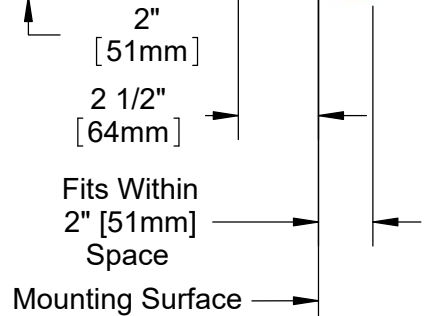

ADA Compliant

This Space for Architect/Engineer Approval

Job Name _____ Date _____

Model Specified _____ Quantity _____

Customer/Wholesaler _____

Contractor _____

Architect/Engineer _____

114X
12" Big-Flo Swing
Nozzle w/ Plain End
Outlet.
Converts to Rigid w/
016807-45
Lock Washer (Included)

Big-Flo
Cartridges &
4-Arm Handles
w/ Color Coded
Indexes

Ø2" [51mm] Flanges

3/4" BSPT
Female Inlets

Rough-In Requirement:
(2) Ø 1 1/4" [32mm] Mounting Holes

Product Specifications:
8" Wall Mount Big-Flo Mixing Faucet, Big-Flo Cartridges, 4-Arm Handles, 12" Big-Flo Swing Nozzle & 3/4" BSPT Female Inlets