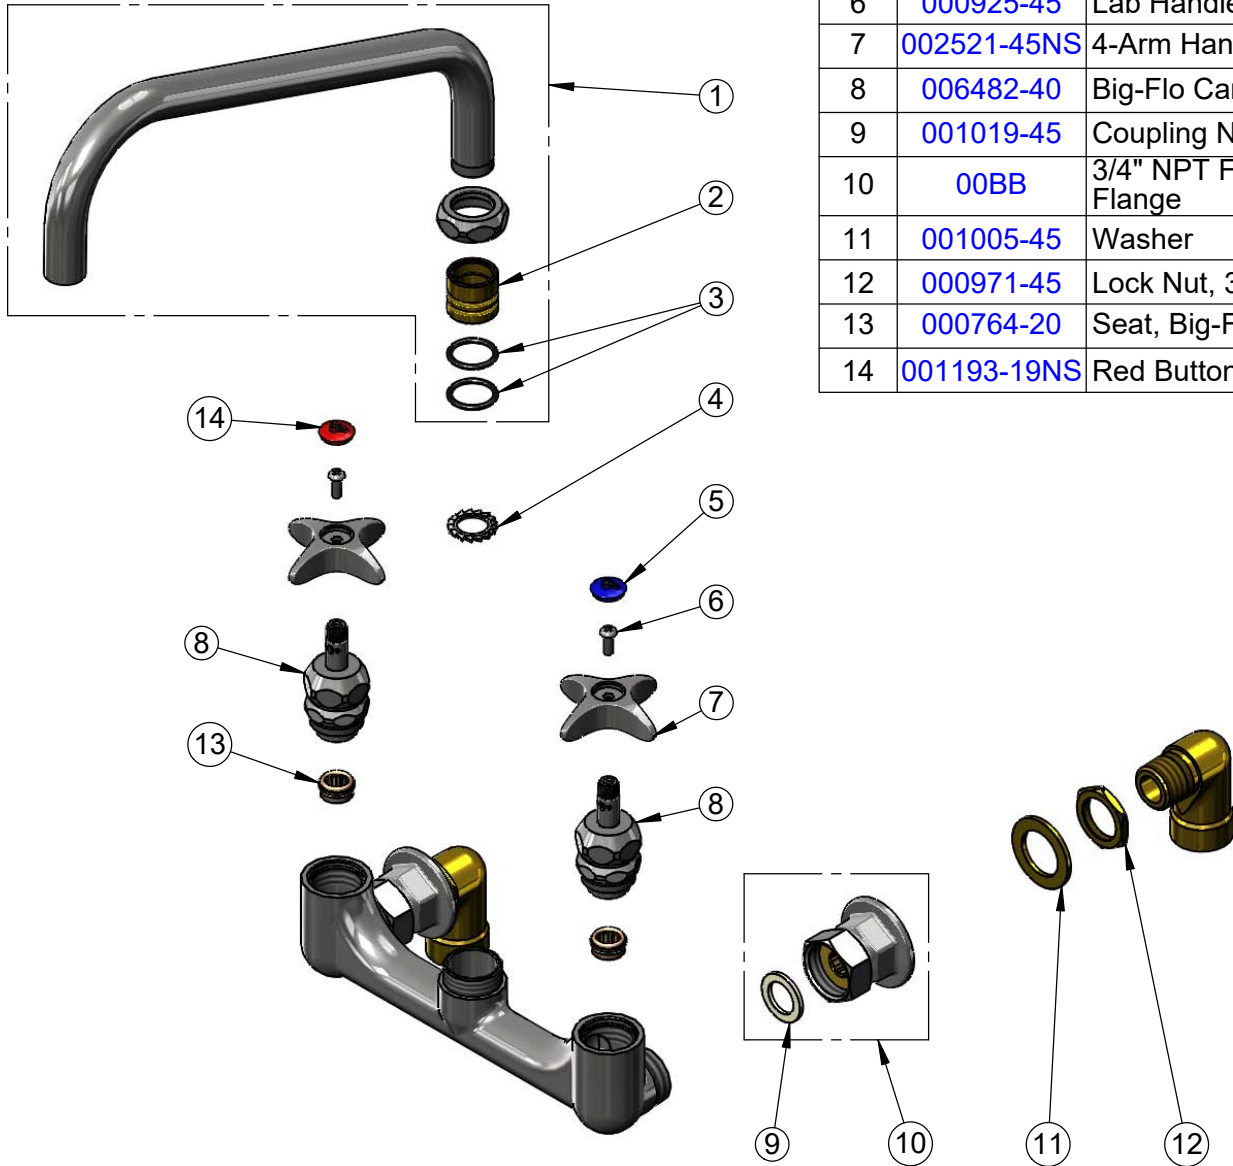

Big-Flo
Cartridges &
4-Arm Handles
w/ Color Coded
Indexes

Ø2" [51mm] Flanges

3/4" BSPT
Female Inlets

Rough-In Requirement:
(2) Ø 1 1/4" [32mm] Mounting Holes

Product Specifications:
8" Wall Mount Big-Flo Mixing Faucet, Big-Flo Cartridges, 4-Arm Handles, 12" Big-Flo Swing Nozzle & 3/4" BSPT Female Inlets

Product Compliance:
ASME A112.18.1 / CSA B125.1
NSF 61 - Section 9
NSF 372 (Low Lead Content)
ANSI A117.1 (ADA)

T&S BRASS AND BRONZE WORKS, INC.
 2 Saddleback Cove / P.O. Box 1088
 Travelers Rest, SC 29690

Model No.
B-0290-BT

Item No.

Travelers Rest, SC: 800-476-4103 • Simi Valley, CA: 800-423-0150 • Fax: 864-834-3518 • www.tsbrass.com

ITEM NO.	SALES NO.	DESCRIPTION
1	114X	12" Big-Flo Swing Nozzle
2	000847-20	Big-Flo Swivel Piece
3	001068-45	O-ring
4	016807-45	Serrated Lock Washer
5	018506-19NS	Blue Button Index, Press-in
6	000925-45	Lab Handle Screw
7	002521-45NS	4-Arm Handle (New Style)
8	006482-40	Big-Flo Cartridge, RTC
9	001019-45	Coupling Nut Washer
10	00BB	3/4" NPT Female Eccentric Flange
11	001005-45	Washer
12	000971-45	Lock Nut, 3/4" NPSM
13	000764-20	Seat, Big-Flo
14	001193-19NS	Red Button Index, Press-in

Product Specifications:
 8" Wall Mount Big-Flo Mixing Faucet, Big-Flo Cartridges, 4-Arm Handles, 12" Big-Flo Swing Nozzle & 3/4" BSPT Female Inlets

Product Compliance:
 ASME A112.18.1 / CSA B125.1
 NSF 61 - Section 9
 NSF 372 (Low Lead Content)
 ANSI A117.1 (ADA)