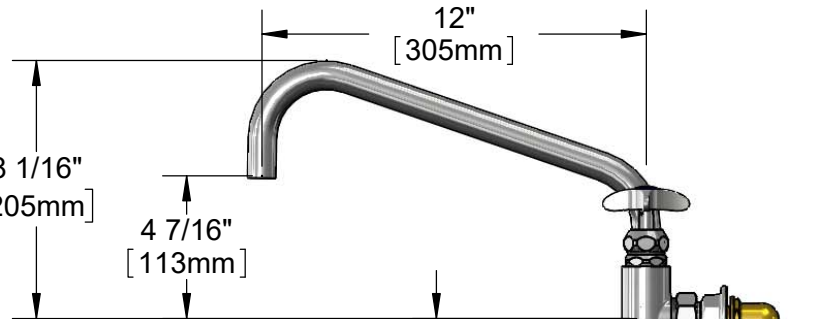

ADA Compliant

This Space for Architect/Engineer Approval

Job Name _____ Date _____

Model Specified _____ Quantity _____

Customer/Wholesaler _____

Contractor _____

Architect/Engineer _____

114X
12" Big-Flo Swing
Nozzle w/ Plain End
Outlet.
Converts to Rigid w/
016807-45
Lock Washer (Included)

Big-Flo
Cartridges &
4-Arm Handles
w/ Color Coded
Indexes

Ø2" [51mm] Flanges

3/4" BSPT
Female Inlets

Rough-In Requirement:
(2) Ø 1 1/4" [32mm] Mounting Holes

Product Specifications:
8" Wall Mount Big-Flo Mixing Faucet, Big-Flo Cartridges, 4-Arm Handles, 12" Big-Flo Swing Nozzle & 3/4" BSPT Female Inlets

Model No.
B-0290-BT

Item No.

Travelers Rest, SC: 800-476-4103 • Simi Valley, CA: 800-423-0150 • Fax: 864-834-3518 • www.tsbrass.com

ITEM NO.	SALES NO.	DESCRIPTION
1	114X	12" Big-Flo Swing Nozzle
2	000847-20	Big-Flo Swivel Piece
3	001068-45	O-ring
4	016807-45	Serrated Lock Washer
5	018506-19NS	Blue Button Index, Press-in
6	000925-45	Lab Handle Screw
7	002521-45NS	4-Arm Handle (New Style)
8	006482-40	Big-Flo Cartridge, RTC
9	001019-45	Coupling Nut Washer
10	00BB	3/4" NPT Female Eccentric Flange
11	001005-45	Washer
12	000971-45	Lock Nut, 3/4" NPSM
13	000764-20	Seat, Big-Flo
14	001193-19NS	Red Button Index, Press-in

Product Specifications:
 8" Wall Mount Big-Flo Mixing Faucet, Big-Flo Cartridges, 4-Arm Handles, 12" Big-Flo Swing Nozzle & 3/4" BSPT Female Inlets

Product Compliance:
 ASME A112.18.1 / CSA B125.1
 NSF 61 - Section 9
 NSF 372 (Low Lead Content)
 ANSI A117.1 (ADA)