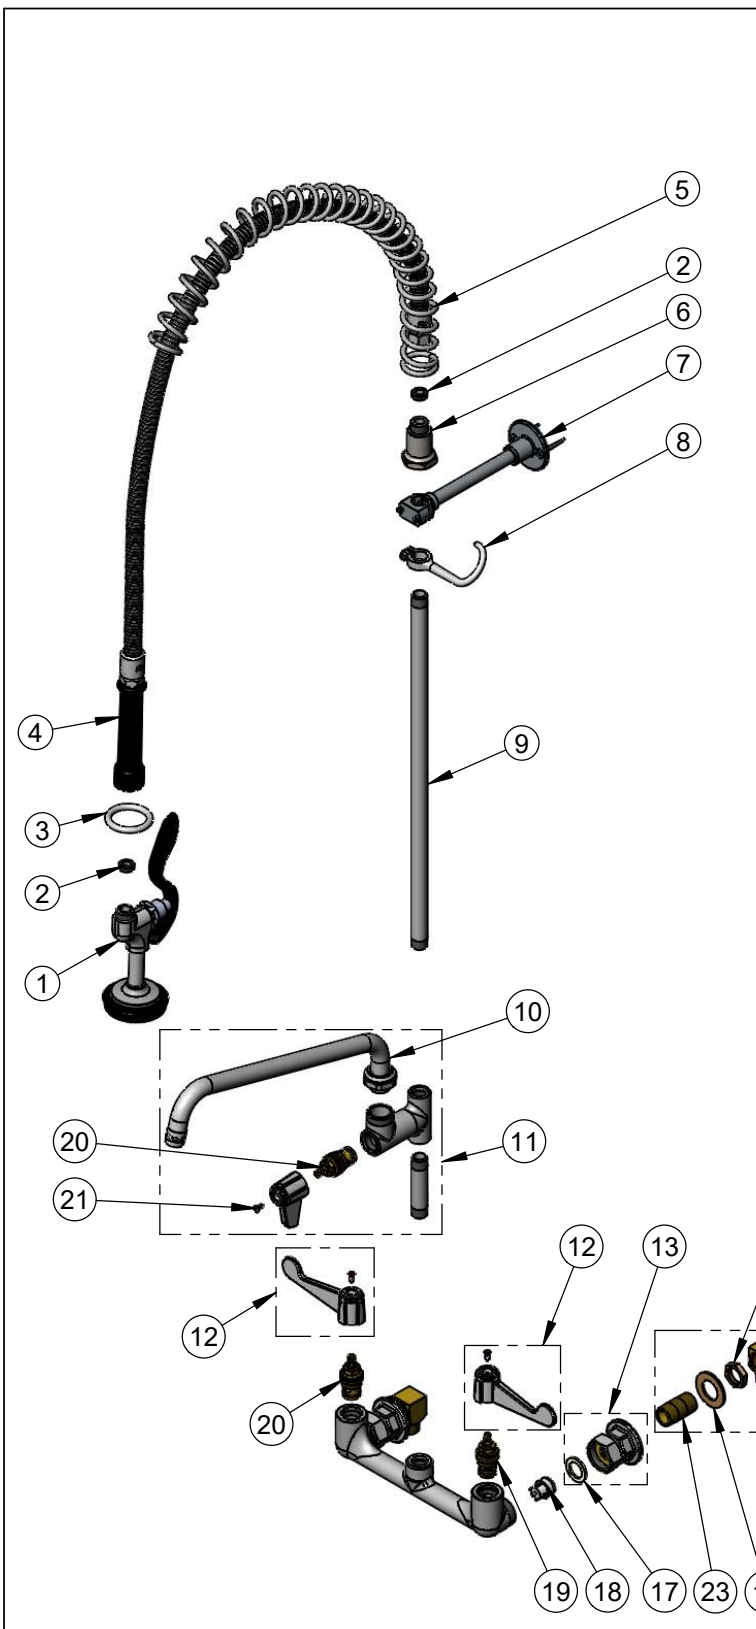

Rough-In Requirement:
(2) Ø 1" [25mm] Mounting Holes

Model Number
5PR-8WWS12

Product Specifications:
Pre-Rinse Unit: 8" Wall Mount Mixing Faucet w/ Ceramic Cartridges, Add-On Faucet w/ 12" Swing Nozzle, 1.15 GPM Spray Valve, 6" Wall Bracket, In-Line Check Valves & **B-0230-K** Supply Kit w/ 1/2" NPT Male Inlets

Product Compliance:
ASME A112.18.1 / CSA B125.1
NSF 61 - Section 9
NSF 372 (Low Lead Content)
2019 DOE PRSV - Class II

equip
Foodservice
Accessories

2 Saddleback Cove, P.O. Box 1088
Travelers Rest, South Carolina 29690
Phone: 800.891.4808 Fax: 800.868.0084
equip.tsbrass.com

ITEM NO.	SALES NO.	DESCRIPTION
1	5SV	equip 1.15 GPM Spray Valve
2	010476-45	#27 Washer
3	000907-45	Spray Valve Hold Down Ring
4	5HSE44	44" Flexible Stainless Steel Hose (Includes Washer)
5	014068-45	Overhead Spring
6	000821-40	Spring Body
7	013716-40	6" Wall Bracket
8	004R	Finger Hook
9	000369-40	3/8" NPT x 18" Long Riser
10	5SP-12	equip 12" Swing Nozzle
11	5AFL12	Add-On Faucet w/ 12" Swing Nozzle
12	5-HDL-W	equip 4" Wrist Action Handle w/ Color Coded Screws
13	00AA	1/2" NPT Female Eccentric Inlet Flange
14	002954-45	Shank Lock Nut
15	B-0230-K	Supply Kit w/ 1/2" NPT Male Inlet
16	000999-45	Brass Lock Washer
17	001019-45	Coupling Nut Washer
18	013840-45	20mm Check Valve (2)
19	013788-45	equip Quarter-Turn Ceramic Cartridge, LTC
20	013787-45	equip Quarter-Turn Ceramic Cartridge, RTC
21	013849-45	Screw, 4mm Metric (10)
22	B-1100-K	1/2" NPT Male Inlet Elbow
23	013357-20	1/2" NPT x 1-5/8" Lg. Close Nipple

Model Number
5PR-8WWS12

Product Compliance:
ASME A112.18.1 / CSA B125.1
NSF 61 - Section 9
NSF 372 (Low Lead Content)
2019 DOE PRSV - Class II

Product Specifications:
Pre-Rinse Unit: 8" Wall Mount Mixing Faucet w/ Ceramic Cartridges, Add-On Faucet w/ 12" Swing Nozzle, 1.15 GPM Spray Valve, 6" Wall Bracket, In-Line Check Valves & B-0230-K Supply Kit w/ 1/2" NPT Male Inlets