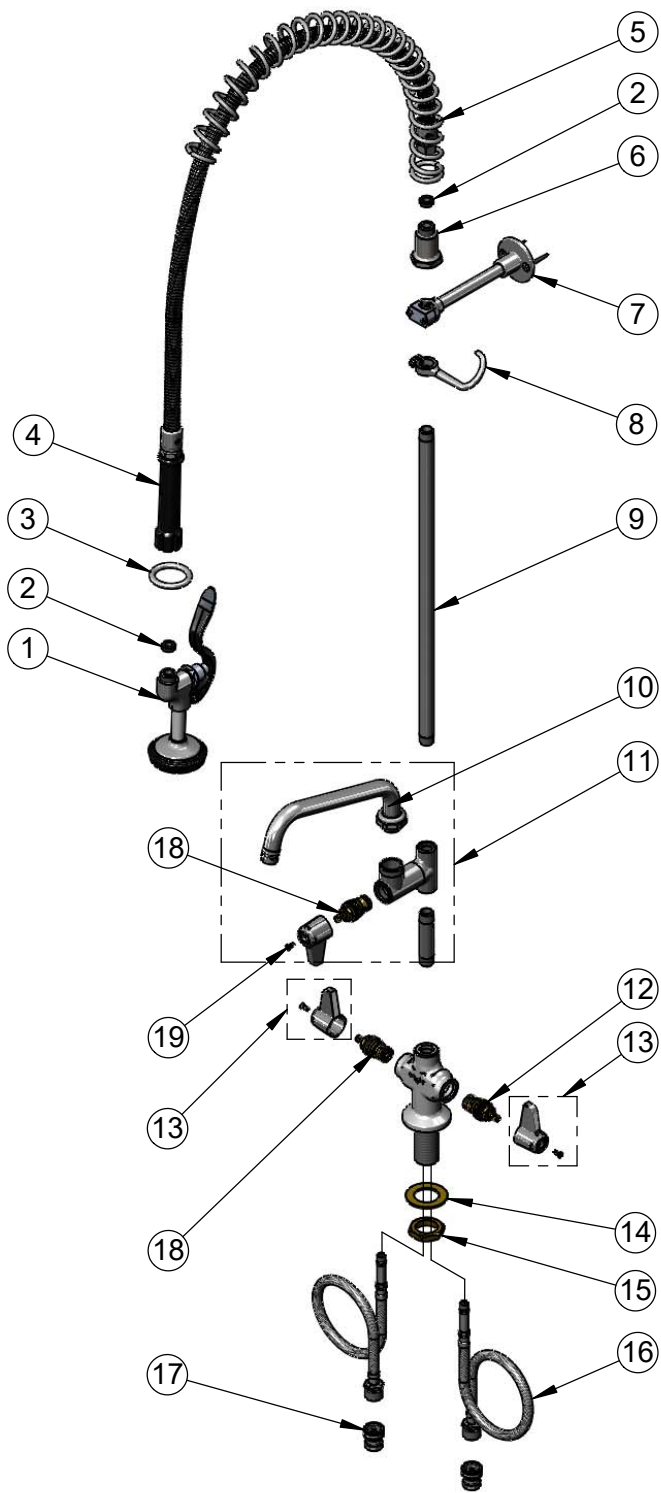

This Space for Architect/Engineer Approval

Job Name _____ Date _____

Model Specified _____ Quantity _____

Customer/Wholesaler _____

Contractor _____

Architect/Engineer _____

Rough-In Requirement:
 Ø 1 1/2" [Ø 38mm] Mounting Hole

Model Number
5PR-2S08

Product Compliance:
 ASME A112.18.1 / CSA B125.1
 NSF 61 - Section 9
 NSF 372 (Low Lead Content)
 2019 DOE PRSV - Class II

Product Specifications:
 Pre-Rinse Unit: Single Hole Deck Mount Mixing Faucet, Quarter-Turn Ceramic Cartridges, Add-On Faucet w/ 8" Swing Nozzle, 6" Wall Bracket, 1.15 GPM Spray Valve, 1/2" BSPP In-Line Check Valves & Flexible Supply Hoses

equip
Foodservice
Accessories

2 Saddleback Cove, P.O. Box 1088
 Travelers Rest, South Carolina 29690
 Phone: 800.891.4808 Fax: 800.868.0084
 equip.tsbrass.com

ITEM NO.	SALES NO.	DESCRIPTION
1	5SV	1.15 GPM equip Spray Valve
2	010476-45	#27 Washer
3	000907-45	Spray Valve Hold Down Ring
4	5HSE44	equip 44" Flexible Stainless Steel Hose w/ Black Handle & Washer
5	014068-45	Overhead Spring
6	000821-40	Spring Body
7	013716-40	6" Wall Bracket
8	004R	Finger Hook
9	000369-40	3/8" NPT x 18" Riser
10	5SP-08	equip 8" Swing Nozzle
11	5AFL08	Add-On Faucet w/ 8" Swing Nozzle
12	013788-45	Equip Ceramic Cartridge, LTC
13	5-HDL-L	equip Lever Handle w/ Color Coded Screws
14	002290-45	Lock Washer
15	000965-45	Lock Nut
16	012534-45	18" Flexible Supply Hose (2)
17	010321-45	1/2" BSPP In-Line Check Valve
18	013787-45	Equip Ceramic Cartridge, RTC
19	013849-45	Handle Screw (10)

Model Number

5PR-2S08

Product Specifications:

Pre-Rinse Unit: Single Hole Deck Mount Mixing Faucet, Quarter-Turn Ceramic Cartridges, Add-On Faucet w/ 8" Swing Nozzle, 6" Wall Bracket, 1.15 GPM Spray Valve, 1/2" BSPP In-Line Check Valves & Flexible Supply Hoses