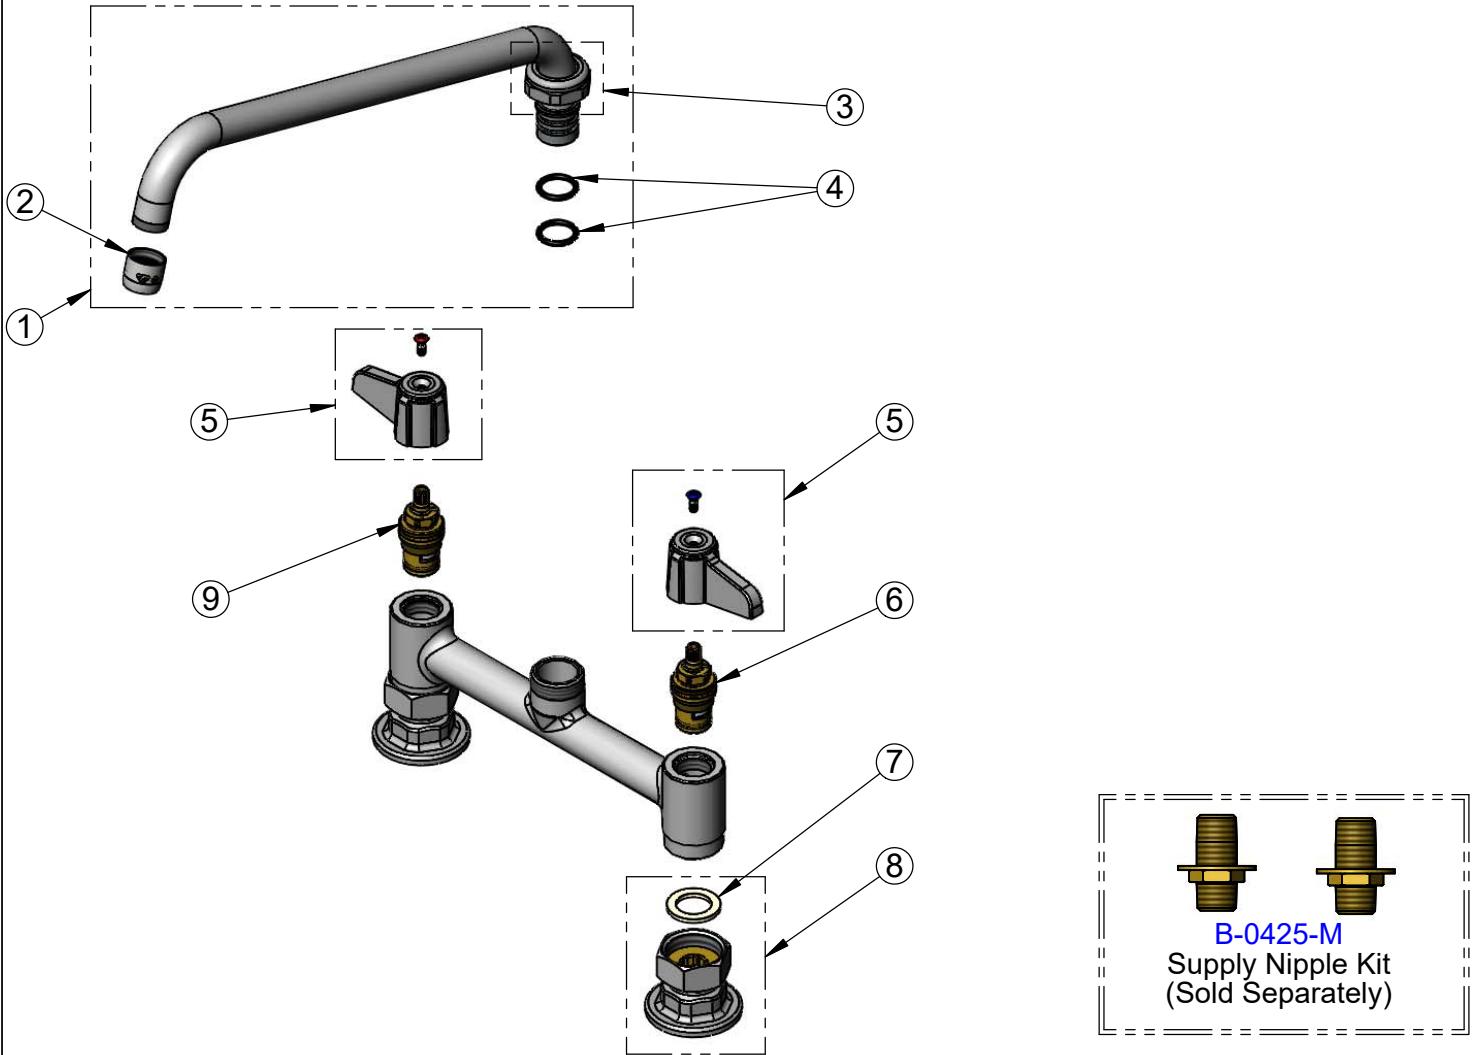

Mounting Surface

8"  
[203mm]  
Adjustable From  
7 3/4" to 8 1/4"  
[197mm to 210mm]

Ø 2" [51mm]  
Flanges w/  
1/2" NPT  
Female Inlets

Model Number

**5F-8DLX12**

Product Specifications:

8" Deck Mount Mixing Faucet, Quarter-Turn Ceramic Cartridges,  
equip Lever Handles, 12" equip Swing Nozzle  
& 1/2" NPT Female Inlets

Product Compliance:

ASME A112.18.1 / CSA B125.1  
NSF 61 - Section 9  
NSF 372 (Low Lead Content)  
ANSI A117.1 (ADA)

equip  
Foodservice  
Accessories

2 Saddleback Cove, P.O. Box 1088  
Travelers Rest, South Carolina 29690  
Phone: 800.891.4808 Fax: 800.868.0084  
equip.tsbrass.com

ITEM NO.	SALES NO.	DESCRIPTION
1	5SP-12	12" equip Swing Nozzle
2	014250-45	Laminar Flow Device
3	013839-25	equip Swivel Nut
4	013848-45	O-ring
5	5-HDL-L	equip Lever Handle w/ Color Coded Screws
6	013788-45	equip Quarter-Turn Ceramic Cartridge, LTC
7	001019-45	Coupling Nut Washer
8	00AA	1/2" NPT Female Eccentric Flange
9	013787-45	equip Quarter-Turn Ceramic Cartridge, RTC

Model Number  
**5F-8DLX12**

Product Specifications:  
8" Deck Mount Mixing Faucet, Quarter-Turn Ceramic Cartridges,  
equip Lever Handles, 12" equip Swing Nozzle  
& 1/2" NPT Female Inlets

Product Compliance:  
ASME A112.18.1 / CSA B125.1  
NSF 61 - Section 9  
NSF 372 (Low Lead Content)  
ANSI A117.1 (ADA)