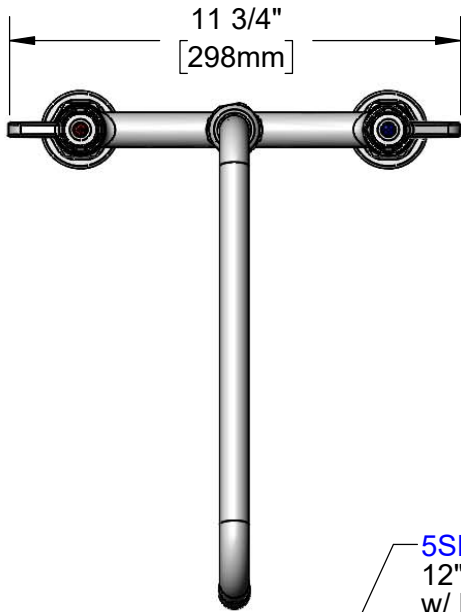

**5SP-12**  
12" equip Swing Nozzle  
w/ Laminar Flow Device.  
Rigid Conversion Requires  
**014200-45** Lock Washer  
(Sold Separately)

Quarter-Turn  
Ceramic Cartridges &  
equip Lever Handles  
w/ Color Coded Screws

Mounting Surface

8"  
[203mm]  
Adjustable From  
7 3/4" to 8 1/4"  
[197mm to 210mm]

Ø 2" [51mm]  
Flanges w/  
1/2" NPT  
Female Inlets

Model Number

**5F-8DLX12**

Product Specifications:

8" Deck Mount Mixing Faucet, Quarter-Turn Ceramic Cartridges,  
equip Lever Handles, 12" equip Swing Nozzle  
& 1/2" NPT Female Inlets

ITEM NO.	SALES NO.	DESCRIPTION
1	5SP-12	12" equip Swing Nozzle
2	014250-45	Laminar Flow Device
3	013839-25	equip Swivel Nut
4	013848-45	O-ring
5	5-HDL-L	equip Lever Handle w/ Color Coded Screws
6	013788-45	equip Quarter-Turn Ceramic Cartridge, LTC
7	001019-45	Coupling Nut Washer
8	00AA	1/2" NPT Female Eccentric Flange
9	013787-45	equip Quarter-Turn Ceramic Cartridge, RTC

Model Number  
**5F-8DLX12**

Product Specifications:  
8" Deck Mount Mixing Faucet, Quarter-Turn Ceramic Cartridges,  
equip Lever Handles, 12" equip Swing Nozzle  
& 1/2" NPT Female Inlets

Product Compliance:  
ASME A112.18.1 / CSA B125.1  
NSF 61 - Section 9  
NSF 372 (Low Lead Content)  
ANSI A117.1 (ADA)