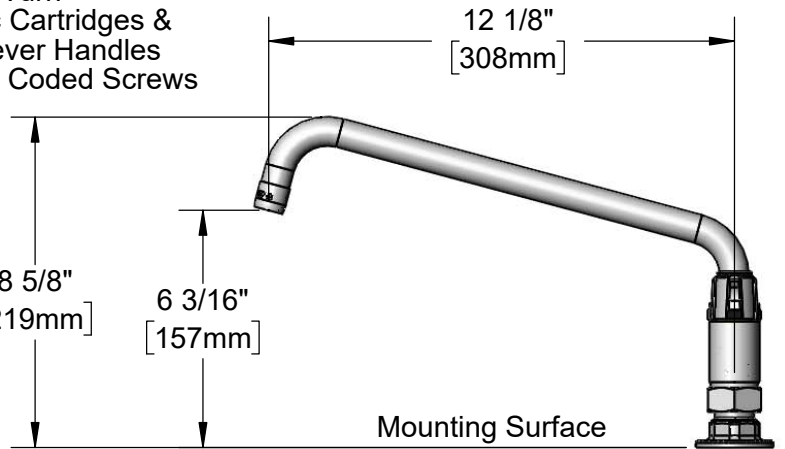

**5SP-12**  
12" equip Swing Nozzle  
w/ Laminar Flow Device.  
Rigid Conversion Requires  
**014200-45** Lock Washer  
(Sold Separately)

Quarter-Turn  
Ceramic Cartridges &  
equip Lever Handles  
w/ Color Coded Screws

Mounting Surface

8"  
[203mm]  
Adjustable From  
7 3/4" to 8 1/4"  
[197mm to 210mm]

Ø 2" [51mm]  
Flanges w/  
1/2" NPT  
Female Inlets

Model Number

**5F-8DLX12**

Product Specifications:

8" Deck Mount Mixing Faucet, Quarter-Turn Ceramic Cartridges,  
equip Lever Handles, 12" equip Swing Nozzle  
& 1/2" NPT Female Inlets

ITEM NO.	SALES NO.	DESCRIPTION
1	5SP-12	12" equip Swing Nozzle
2	014250-45	Laminar Flow Device
3	013839-25	equip Swivel Nut
4	013848-45	O-ring
5	5-HDL-L	equip Lever Handle w/ Color Coded Screws
6	013788-45	equip Quarter-Turn Ceramic Cartridge, LTC
7	001019-45	Coupling Nut Washer
8	00AA	1/2" NPT Female Eccentric Flange
9	013787-45	equip Quarter-Turn Ceramic Cartridge, RTC

Model Number  
**5F-8DLX12**

Product Specifications:  
8" Deck Mount Mixing Faucet, Quarter-Turn Ceramic Cartridges,  
equip Lever Handles, 12" equip Swing Nozzle  
& 1/2" NPT Female Inlets

Product Compliance:  
ASME A112.18.1 / CSA B125.1  
NSF 61 - Section 9  
NSF 372 (Low Lead Content)  
ANSI A117.1 (ADA)