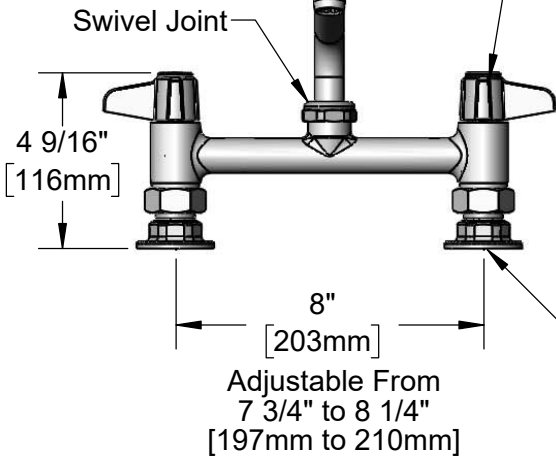

**5SP-12**  
12" equip Swing Nozzle  
w/ Laminar Flow Device.  
Rigid Conversion Requires  
**014200-45** Lock Washer  
(Sold Separately)

Quarter-Turn  
Ceramic Cartridges &  
equip Lever Handles  
w/ Color Coded Screws

Mounting Surface

8"  
[203mm]  
Adjustable From  
7 3/4" to 8 1/4"  
[197mm to 210mm]

Ø 2" [51mm]  
Flanges w/  
1/2" NPT  
Female Inlets

Model Number

**5F-8DLX12**

Product Specifications:

8" Deck Mount Mixing Faucet, Quarter-Turn Ceramic Cartridges,  
equip Lever Handles, 12" equip Swing Nozzle  
& 1/2" NPT Female Inlets

ITEM NO.	SALES NO.	DESCRIPTION
1	5SP-12	12" equip Swing Nozzle
2	014250-45	Laminar Flow Device
3	013839-25	equip Swivel Nut
4	013848-45	O-ring
5	5-HDL-L	equip Lever Handle w/ Color Coded Screws
6	013788-45	equip Quarter-Turn Ceramic Cartridge, LTC
7	001019-45	Coupling Nut Washer
8	00AA	1/2" NPT Female Eccentric Flange
9	013787-45	equip Quarter-Turn Ceramic Cartridge, RTC

Model Number  
**5F-8DLX12**

Product Specifications:  
8" Deck Mount Mixing Faucet, Quarter-Turn Ceramic Cartridges,  
equip Lever Handles, 12" equip Swing Nozzle  
& 1/2" NPT Female Inlets

Product Compliance:  
ASME A112.18.1 / CSA B125.1  
NSF 61 - Section 9  
NSF 372 (Low Lead Content)  
ANSI A117.1 (ADA)