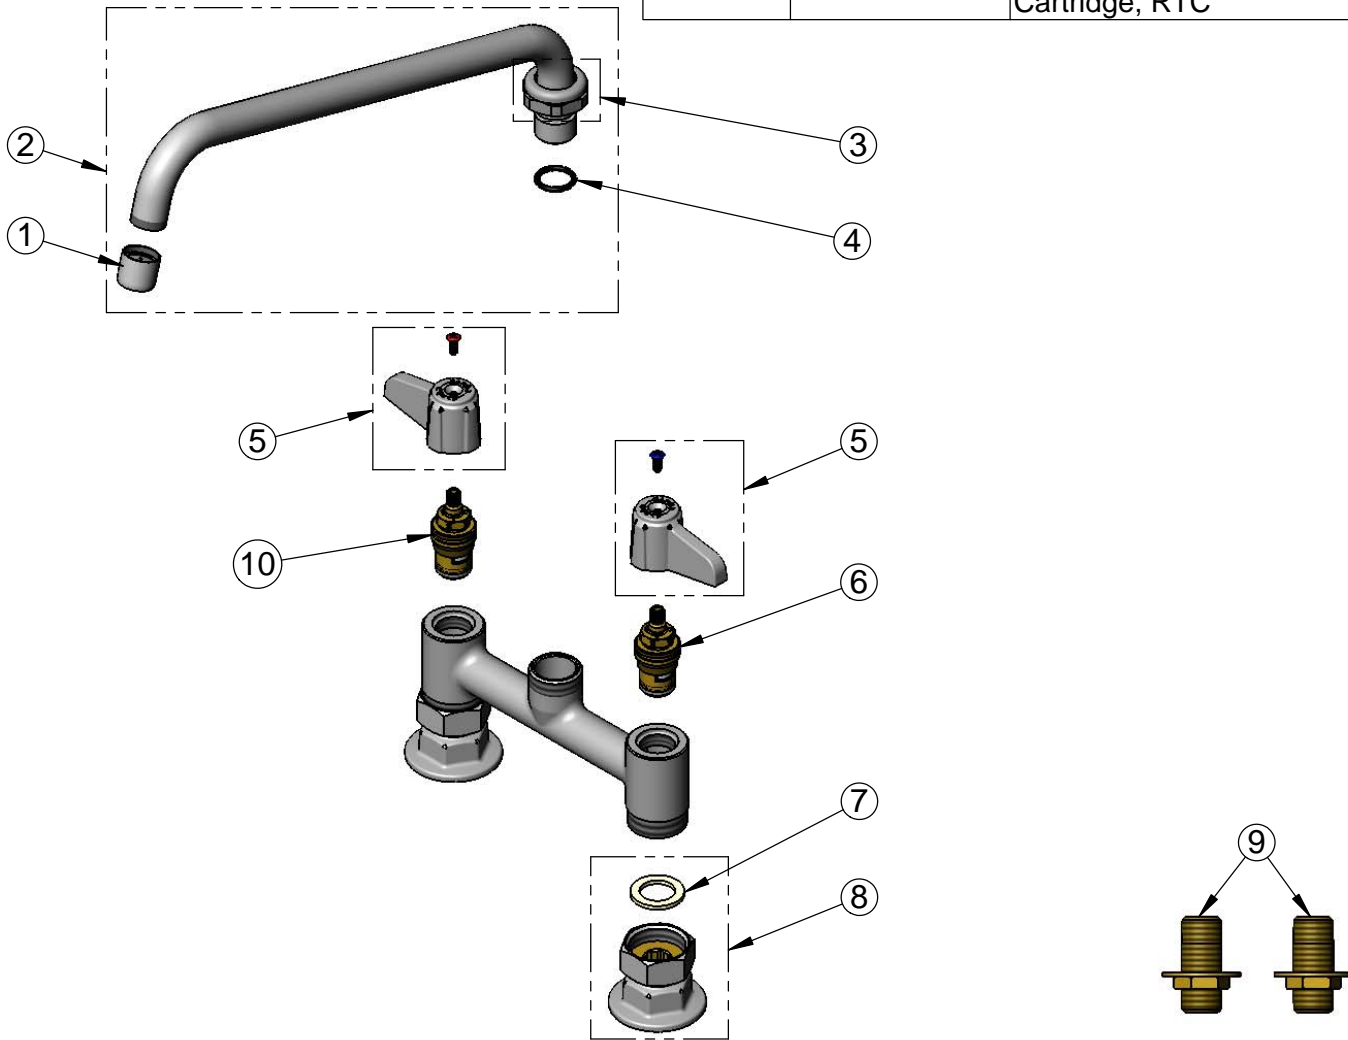

Quarter-Turn Ceramic
 Cartridges & equip Lever
 Handles w/ Color Coded
 Screws

6" [152mm]
 Adjustable from
 5 3/4" to 6 1/4"
 [146mm to 159mm]

Ø 2" [51mm]
 Flanges w/
 1/2" NPT
 Female Inlets

Rough-In Requirement:
 (2) Ø 1" [25mm] Mounting Holes

Model Number
5F-6DLS12A

Product Specifications:
 6" Deck Mount Mixing Faucet, Quarter-Turn Ceramic
 Cartridges, equip Lever Handles, 12" equip Swing Nozzle,
 2.2 GPM Aerator & 1/2" NPT Supply Nipple Kit

ITEM NO.	SALES NO.	DESCRIPTION
1	013838-45	2.2 GPM Aerator, 3/4-27 UN Female
2	5SP-12A	12" equip Swing Nozzle
3	013839-25	equip Swivel Nut
4	013848-45	equip Swivel Piece O-Ring
5	5-HDL-L	equip Lever Handle w/ Color Coded Screws
6	013788-45	equip Quarter-Turn Ceramic Cartridge, LTC
7	001019-45	Coupling Nut Washer
8	00AA	1/2" NPT Female Eccentric Flange
9	B-0425-M	1/2" NPT Supply Nipple Kit (2)
10	013787-45	equip Quarter-Turn Ceramic Cartridge, RTC

Model Number

5F-6DLS12A

Product Specifications:

6" Deck Mount Mixing Faucet, Quarter-Turn Ceramic Cartridges, equip Lever Handles, 12" equip Swing Nozzle, 2.2 GPM Aerator & 1/2" NPT Supply Nipple Kit

Product Compliance: