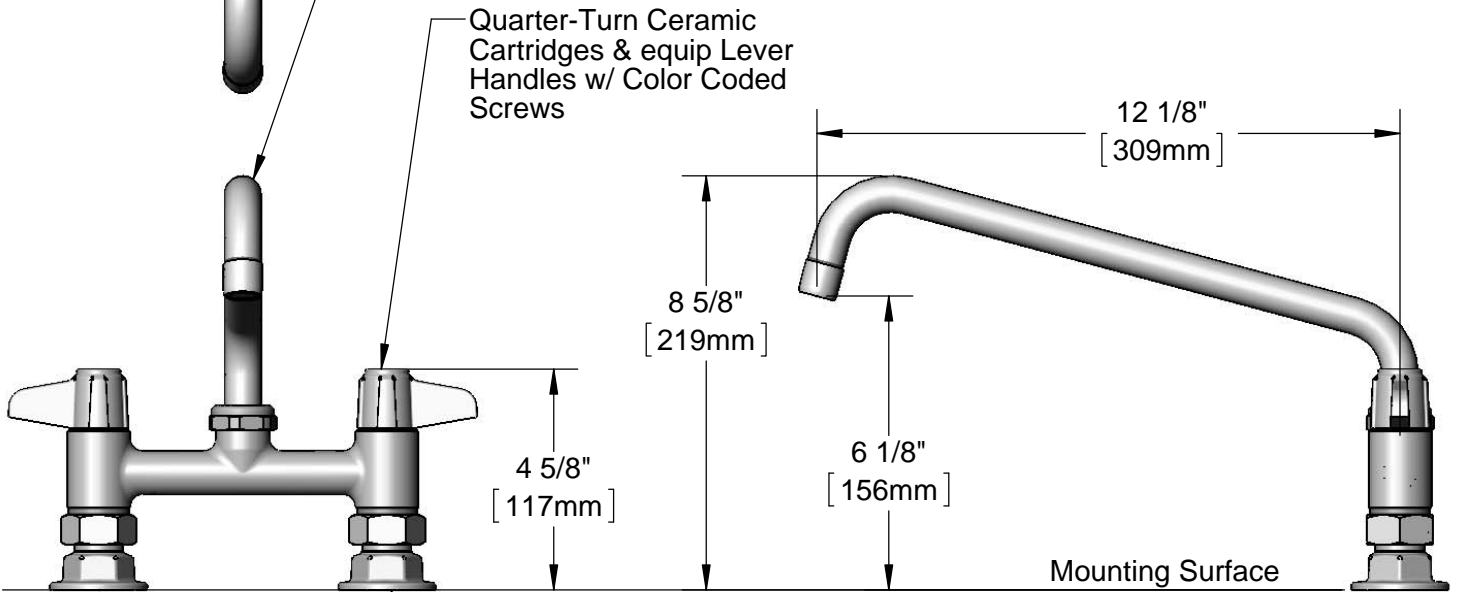

Quarter-Turn Ceramic
 Cartridges & equip Lever
 Handles w/ Color Coded
 Screws

6" [152mm]
 Adjustable from
 5 3/4" to 6 1/4"
 [146mm to 159mm]

Ø 2" [51mm]
 Flanges w/
 1/2" NPT
 Female Inlets

Rough-In Requirement:
 (2) Ø 1" [25mm] Mounting Holes

Model Number
5F-6DLS12A

Product Specifications:
 6" Deck Mount Mixing Faucet, Quarter-Turn Ceramic
 Cartridges, equip Lever Handles, 12" equip Swing Nozzle,
 2.2 GPM Aerator & 1/2" NPT Supply Nipple Kit

ITEM NO.	SALES NO.	DESCRIPTION
1	013838-45	2.2 GPM Aerator, 3/4-27 UN Female
2	5SP-12A	12" equip Swing Nozzle
3	013839-25	equip Swivel Nut
4	013848-45	equip Swivel Piece O-Ring
5	5-HDL-L	equip Lever Handle w/ Color Coded Screws
6	013788-45	equip Quarter-Turn Ceramic Cartridge, LTC
7	001019-45	Coupling Nut Washer
8	00AA	1/2" NPT Female Eccentric Flange
9	B-0425-M	1/2" NPT Supply Nipple Kit (2)
10	013787-45	equip Quarter-Turn Ceramic Cartridge, RTC

Model Number

5F-6DLS12A

Product Specifications:

6" Deck Mount Mixing Faucet, Quarter-Turn Ceramic Cartridges, equip Lever Handles, 12" equip Swing Nozzle, 2.2 GPM Aerator & 1/2" NPT Supply Nipple Kit

Product Compliance: