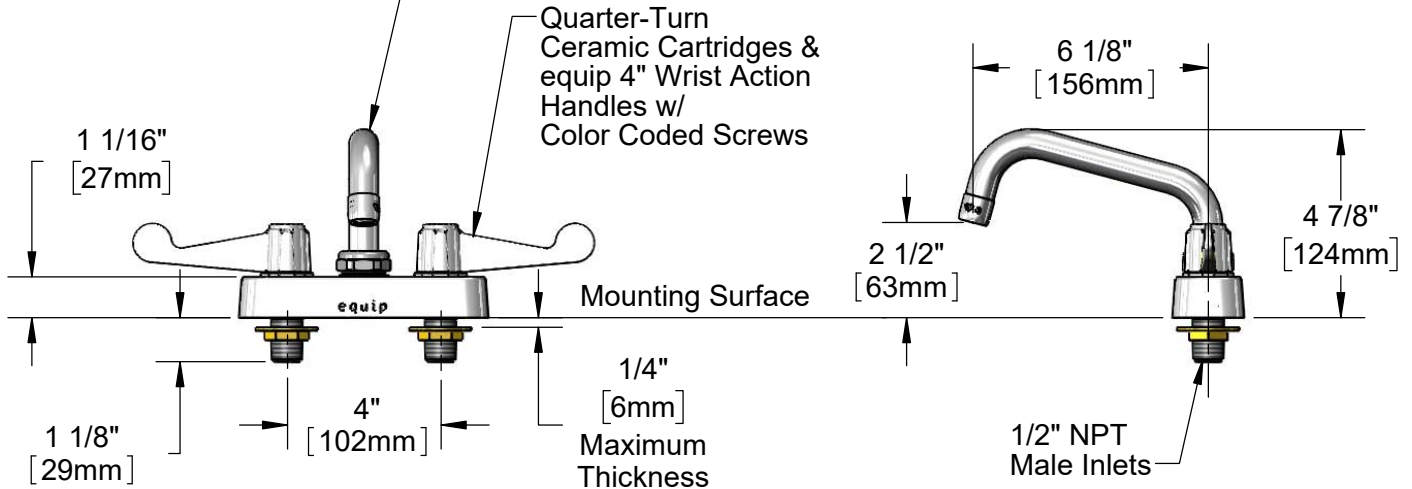

**5SP-06**  
 equip 6" Swing Nozzle  
 w/ Laminar Flow Device.  
 Rigid Conversion Requires  
**014200-45** Lock Washer  
 (Sold Separately)

Quarter-Turn  
 Ceramic Cartridges &  
 equip 4" Wrist Action  
 Handles w/  
 Color Coded Screws

**Rough-In Requirement:**  
 (2) Ø 1" [25mm] Mounting Holes

Model Number

**5F-4CWX06**

Product Specifications:

**4" Deck Mount Workboard Mixing Faucet w/ Quarter-Turn Ceramic Cartridges, equip 4" Wrist Action Handles, equip 6" Swing Nozzle & 1/2" NPT Male Inlets**

ITEM NO.	SALES NO.	DESCRIPTION
1	5SP-06	equip 6" Swing Nozzle
2	014250-45	Laminar Flow Device
3	013839-25	equip Swivel Nut
4	013848-45	equip Swivel Piece O-Ring
5	5-HDL-W	equip 4" Wrist Action Handle w/ Color Coded Screws
6	013788-45	equip Ceramic Cartridge, LTC
7	000999-45	Brass Lock Washer
8	002954-45	Shank Lock Nut
9	017587-45	Swivel Nut Seal
10	013787-45	equip Ceramic Cartridge, RTC

Model Number

**5F-4CWx06**

Product Specifications:

4" Deck Mount Workboard Mixing Faucet w/ Quarter-Turn Ceramic Cartridges, equip 4" Wrist Action Handles, equip 6" Swing Nozzle & 1/2" NPT Male Inlets

Product Compliance: