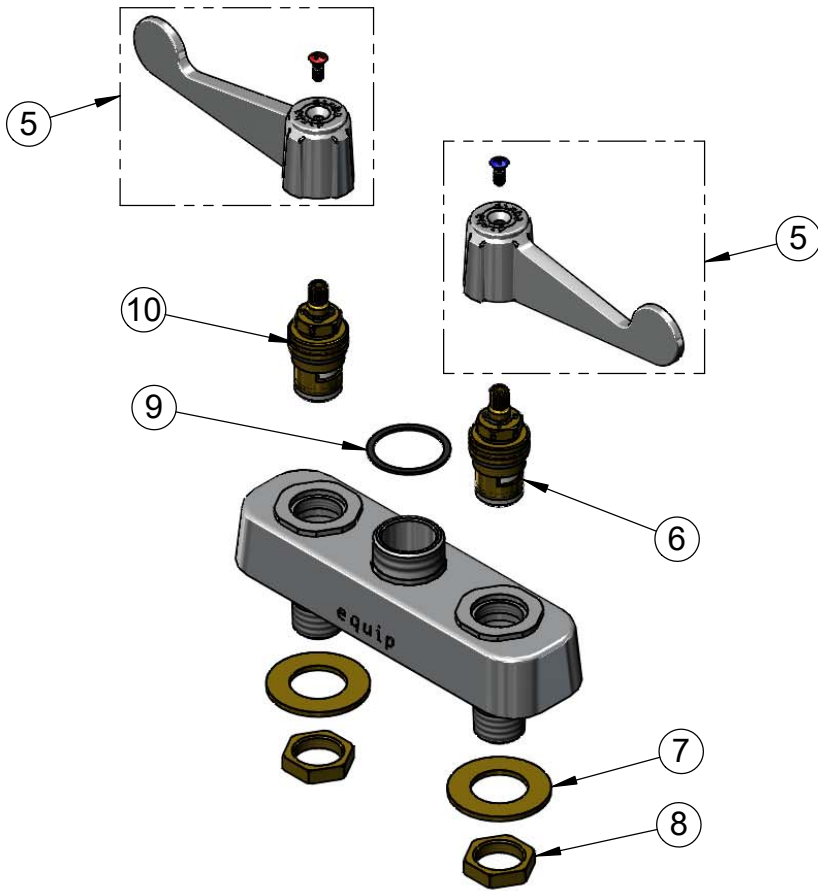

**Rough-In Requirement:**  
 (2) Ø 1" [25mm] Mounting Holes

Model Number

**5F-4CWX06**

Product Specifications:

**4" Deck Mount Workboard Mixing Faucet w/ Quarter-Turn Ceramic Cartridges, equip 4" Wrist Action Handles, equip 6" Swing Nozzle & 1/2" NPT Male Inlets**

Product Compliance:

ASME A112.18.1 / CSA B125.1  
 NSF 61 - Section 9  
 NSF 372 (Low Lead Content)  
 ANSI A117.1 (ADA)

equip  
 Foodservice  
 Accessories

2 Saddleback Cove, P.O. Box 1088  
 Travelers Rest, South Carolina 29690  
 Phone: 800.891.4808 Fax: 800.868.0084  
 equip.tsbrass.com

ITEM NO.	SALES NO.	DESCRIPTION
1	5SP-06	equip 6" Swing Nozzle
2	014250-45	Laminar Flow Device
3	013839-25	equip Swivel Nut
4	013848-45	equip Swivel Piece O-Ring
5	5-HDL-W	equip 4" Wrist Action Handle w/ Color Coded Screws
6	013788-45	equip Ceramic Cartridge, LTC
7	000999-45	Brass Lock Washer
8	002954-45	Shank Lock Nut
9	017587-45	Swivel Nut Seal
10	013787-45	equip Ceramic Cartridge, RTC

Model Number

**5F-4CWx06**

Product Specifications:

4" Deck Mount Workboard Mixing Faucet w/ Quarter-Turn Ceramic Cartridges, equip 4" Wrist Action Handles, equip 6" Swing Nozzle & 1/2" NPT Male Inlets

Product Compliance: