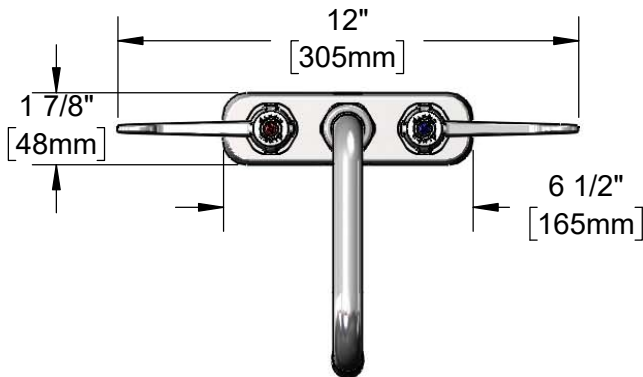

**5SP-06**  
 equip 6" Swing Nozzle  
 w/ Laminar Flow Device.  
 Rigid Conversion Requires  
**014200-45** Lock Washer  
 (Sold Separately)

Quarter-Turn  
 Ceramic Cartridges &  
 equip 4" Wrist Action  
 Handles w/  
 Color Coded Screws

**Rough-In Requirement:**  
 (2) Ø 1" [25mm] Mounting Holes

Model Number

**5F-4CWX06**

Product Specifications:

**4" Deck Mount Workboard Mixing Faucet w/ Quarter-Turn Ceramic Cartridges, equip 4" Wrist Action Handles, equip 6" Swing Nozzle & 1/2" NPT Male Inlets**

ITEM NO.	SALES NO.	DESCRIPTION
1	5SP-06	equip 6" Swing Nozzle
2	014250-45	Laminar Flow Device
3	013839-25	equip Swivel Nut
4	013848-45	equip Swivel Piece O-Ring
5	5-HDL-W	equip 4" Wrist Action Handle w/ Color Coded Screws
6	013788-45	equip Ceramic Cartridge, LTC
7	000999-45	Brass Lock Washer
8	002954-45	Shank Lock Nut
9	017587-45	Swivel Nut Seal
10	013787-45	equip Ceramic Cartridge, RTC

Model Number

**5F-4CWx06**

Product Specifications:

4" Deck Mount Workboard Mixing Faucet w/ Quarter-Turn Ceramic Cartridges, equip 4" Wrist Action Handles, equip 6" Swing Nozzle & 1/2" NPT Male Inlets

Product Compliance: