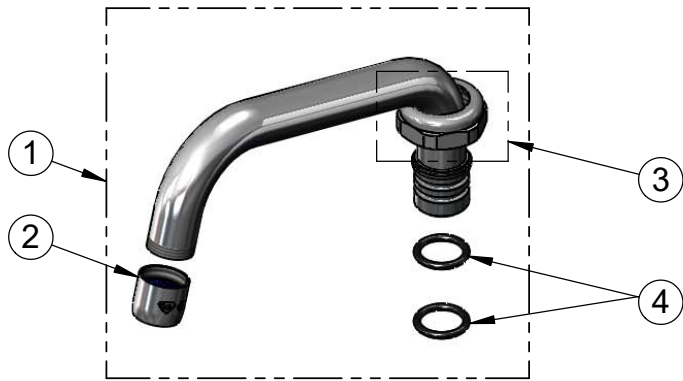

**Rough-In Requirement:**  
 (2) Ø 1" [25mm] Mounting Holes

Model Number

**5F-4CWX06**

Product Specifications:

**4" Deck Mount Workboard Mixing Faucet w/ Quarter-Turn Ceramic Cartridges, equip 4" Wrist Action Handles, equip 6" Swing Nozzle & 1/2" NPT Male Inlets**

Product Compliance:

ASME A112.18.1 / CSA B125.1  
 NSF 61 - Section 9  
 NSF 372 (Low Lead Content)  
 ANSI A117.1 (ADA)

equip  
 Foodservice  
 Accessories

2 Saddleback Cove, P.O. Box 1088  
 Travelers Rest, South Carolina 29690  
 Phone: 800.891.4808 Fax: 800.868.0084  
 equip.tsbrass.com

ITEM NO.	SALES NO.	DESCRIPTION
1	5SP-06	equip 6" Swing Nozzle
2	014250-45	Laminar Flow Device
3	013839-25	equip Swivel Nut
4	013848-45	equip Swivel Piece O-Ring
5	5-HDL-W	equip 4" Wrist Action Handle w/ Color Coded Screws
6	013788-45	equip Ceramic Cartridge, LTC
7	000999-45	Brass Lock Washer
8	002954-45	Shank Lock Nut
9	017587-45	Swivel Nut Seal
10	013787-45	equip Ceramic Cartridge, RTC

Model Number

**5F-4CWx06**

Product Specifications:

4" Deck Mount Workboard Mixing Faucet w/ Quarter-Turn Ceramic Cartridges, equip 4" Wrist Action Handles, equip 6" Swing Nozzle & 1/2" NPT Male Inlets

Product Compliance: