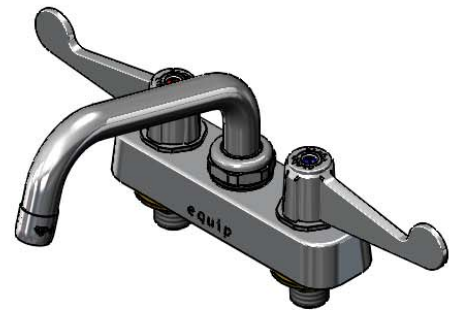

**5SP-06**  
 equip 6" Swing Nozzle  
 w/ Laminar Flow Device.  
 Rigid Conversion Requires  
**014200-45** Lock Washer  
 (Sold Separately)

Quarter-Turn  
 Ceramic Cartridges &  
 equip 4" Wrist Action  
 Handles w/  
 Color Coded Screws

**Rough-In Requirement:**  
 (2) Ø 1" [25mm] Mounting Holes

Model Number

**5F-4CWX06**

Product Specifications:

**4" Deck Mount Workboard Mixing Faucet w/ Quarter-Turn Ceramic Cartridges, equip 4" Wrist Action Handles, equip 6" Swing Nozzle & 1/2" NPT Male Inlets**

ITEM NO.	SALES NO.	DESCRIPTION
1	5SP-06	equip 6" Swing Nozzle
2	014250-45	Laminar Flow Device
3	013839-25	equip Swivel Nut
4	013848-45	equip Swivel Piece O-Ring
5	5-HDL-W	equip 4" Wrist Action Handle w/ Color Coded Screws
6	013788-45	equip Ceramic Cartridge, LTC
7	000999-45	Brass Lock Washer
8	002954-45	Shank Lock Nut
9	017587-45	Swivel Nut Seal
10	013787-45	equip Ceramic Cartridge, RTC

Model Number

**5F-4CWx06**

Product Specifications:

4" Deck Mount Workboard Mixing Faucet w/ Quarter-Turn Ceramic Cartridges, equip 4" Wrist Action Handles, equip 6" Swing Nozzle & 1/2" NPT Male Inlets

Product Compliance: