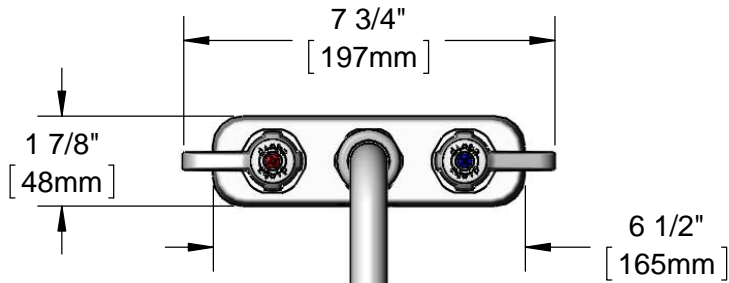

ADA Compliant

This Space for Architect/Engineer Approval

Job Name _____ Date _____

Model Specified _____ Quantity _____

Customer/Wholesaler _____

Contractor _____

Architect/Engineer _____

5SP-12
 equip 12" Swing Nozzle
 w/ Laminar Flow Device.
 Rigid Conversion Requires
014200-45 Lock Washer
 (Sold Separately)

Quarter-Turn
 Ceramic Cartridges &
 equip Lever Handles w/
 Color Coded Screws

1 1/16" [27mm]

1 1/8" [29mm]

4" [102mm]

12 1/8" [308mm]

4 1/16" [104mm]

6 1/2" [166mm]

Mounting Surface

1/4" [6mm]
 Maximum
 Thickness

1/2" NPT
 Male Inlets

Rough-in Requirement:
 (2) Ø 1" [25mm] Mounting Holes

Model Number

5F-4CLX12

Product Specifications:

4" Deck Mount Workboard Mixing Faucet w/ Quarter-Turn
 Ceramic Cartridges, equip Lever Handles, equip 12" Swing
 Nozzle & 1/2" NPT Male Inlets

ITEM NO.	SALES NO.	DESCRIPTION
1	5SP-12	equip 12" Swing Nozzle
2	014250-45	Laminar Flow Device
3	013839-25	equip Swivel Nut
4	013848-45	equip Swivel Piece O-ring
5	5-HDL-L	equip Lever Handle w/ Color Coded Screws
6	013788-45	equip Quarter-Turn Ceramic Cartridge, LTC
7	000999-45	Brass Lock Washer
8	002954-45	Shank Lock Nut
9	017587-45	Swivel Nut Seal
10	013787-45	Equip Quarter-Turn Ceramic Cartridge, RTC