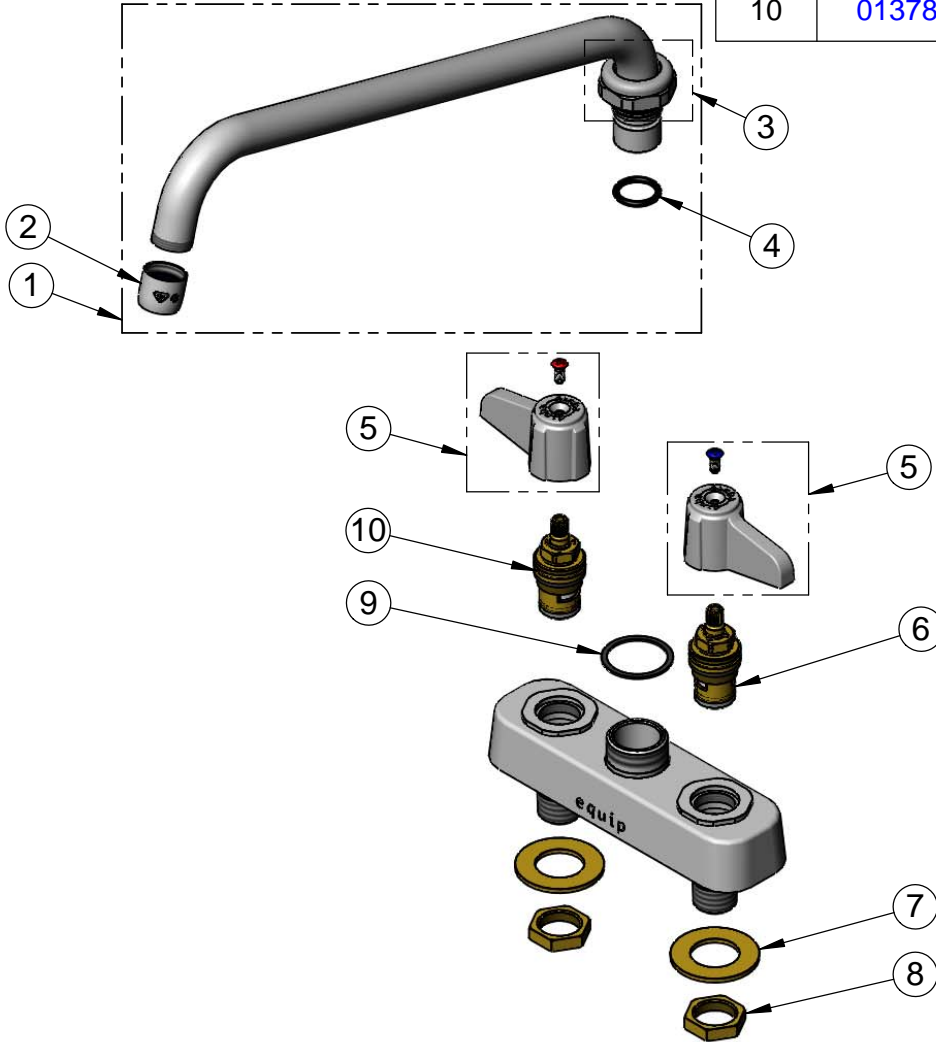

Quarter-Turn
 Ceramic Cartridges &
 equip Lever Handles w/
 Color Coded Screws

1 1/16" [27mm]

1 1/8" [29mm]

4" [102mm]

12 1/8" [308mm]

4 1/16" [104mm]

6 1/2" [166mm]

Mounting Surface

1/4" [6mm]
 Maximum
 Thickness

1/2" NPT
 Male Inlets

Rough-in Requirement:
 (2) Ø 1" [25mm] Mounting Holes

Model Number

5F-4CLX12

Product Specifications:

4" Deck Mount Workboard Mixing Faucet w/ Quarter-Turn
 Ceramic Cartridges, equip Lever Handles, equip 12" Swing
 Nozzle & 1/2" NPT Male Inlets

ITEM NO.	SALES NO.	DESCRIPTION
1	5SP-12	equip 12" Swing Nozzle
2	014250-45	Laminar Flow Device
3	013839-25	equip Swivel Nut
4	013848-45	equip Swivel Piece O-ring
5	5-HDL-L	equip Lever Handle w/ Color Coded Screws
6	013788-45	equip Quarter-Turn Ceramic Cartridge, LTC
7	000999-45	Brass Lock Washer
8	002954-45	Shank Lock Nut
9	017587-45	Swivel Nut Seal
10	013787-45	Equip Quarter-Turn Ceramic Cartridge, RTC

Model Number

5F-4CLX12

Product Specifications:

4" Deck Mount Workboard Mixing Faucet w/ Quarter-Turn Ceramic Cartridges, equip Lever Handles, equip 12" Swing Nozzle & 1/2" NPT Male Inlets

Product Compliance: