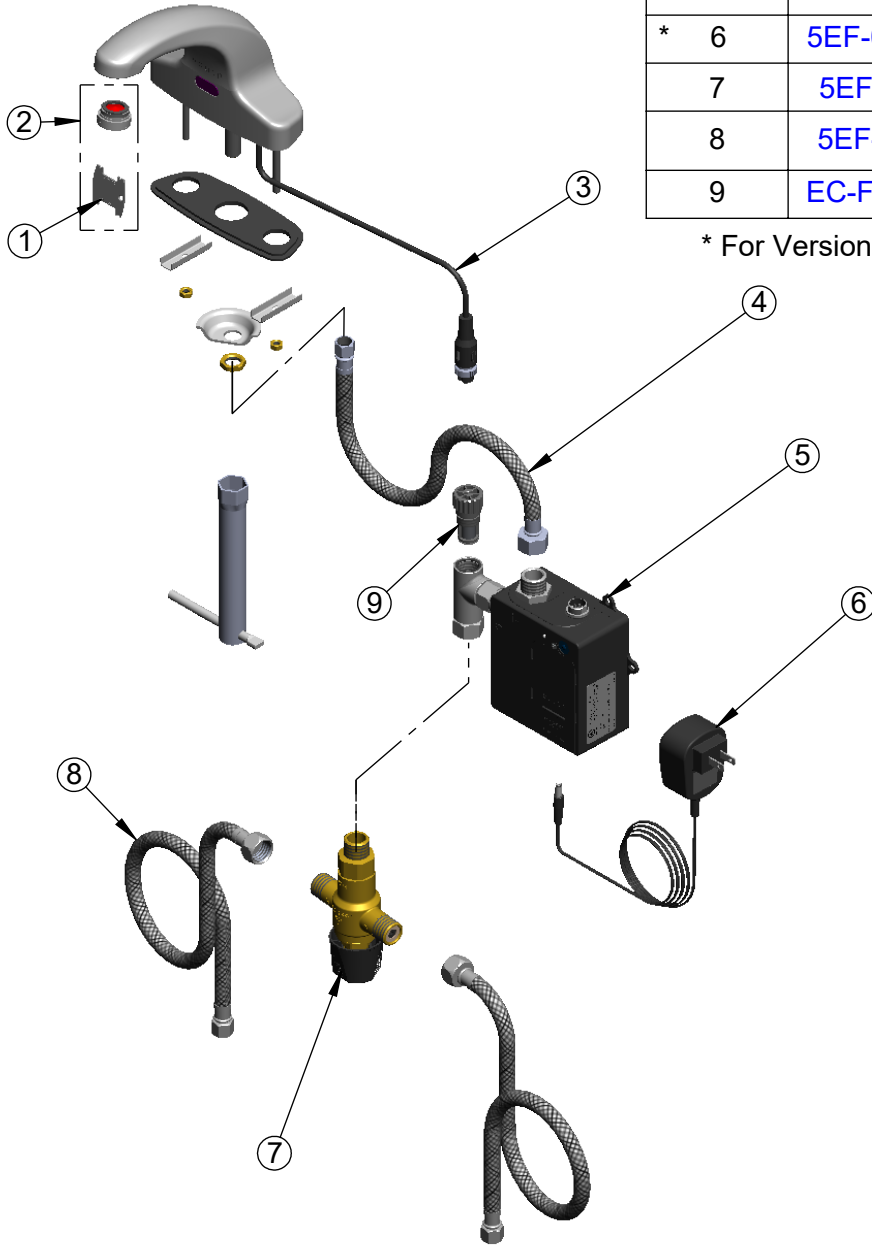

Contractor _____

Architect/Engineer _____

Rough-In Requirement:

- (1) \varnothing 1" [25mm] Center Shank Mounting Hole &
- (2) \varnothing 1/2" [13mm] Mounting Stud Holes on 4" [102mm] Centers

<p>Model Number</p> <p>5EF-2D-DS-TMV</p>	<p>Product Specifications:</p> <p>Electronic Faucet: 4" Deck Mount Cast Spout Faucet, AC-DC Control Module, Thermostatic Temperature Control Mixing Valve, Check Valves & (2) 18" Flexible Supply Hoses</p>
<p>Product Compliance:</p> <p>ASME A112.18.1 / CSA B125.1 NSF 61 - Section 9 NSF 372 (Low Lead Content) ANSI A117.1 (ADA) UL 1951 ASSE 1070 (TMV)</p>	<p>equip Foodservice Accessories</p>  <p>2 Saddleback Cove, P.O. Box 1088 Travelers Rest, South Carolina 29690 Phone: 800.891.4808 Fax: 800.868.0084 equip.tsbrass.com</p>

ITEM NO.	SALES NO.	DESCRIPTION
1	015425-45	Vandal Resistant Key
2	B-0199-09	VR 2.2 GPM Aerator, 15/16-27 Male w/ Key
* 3	5EF-0003C	Sensor Cable w/ Flat Lens
4	016297-45	Inlet Hose, Faucet, 1/2" NPSM-F x 1/4" NPSM-F
* 5	5EF-0001C	equip Control Module Box (Black)
* 6	5EF-0002C	AC Adapter - US Plug
7	5EF-TMV	
8	5EF-0005	Supply Hose, 9/16-24 Female x 1/2" NPSM
9	EC-FILTER	Replacement Filter

* For Versions Prior to 2024, Consult with Customer Service

Model Number

5EF-2D-DS-TMV

Product Specifications:

Electronic Faucet: 4" Deck Mount Cast Spout Faucet, AC-DC Control Module, Thermostatic Temperature Control Mixing Valve, Check Valves & (2) 18" Flexible Supply Hoses