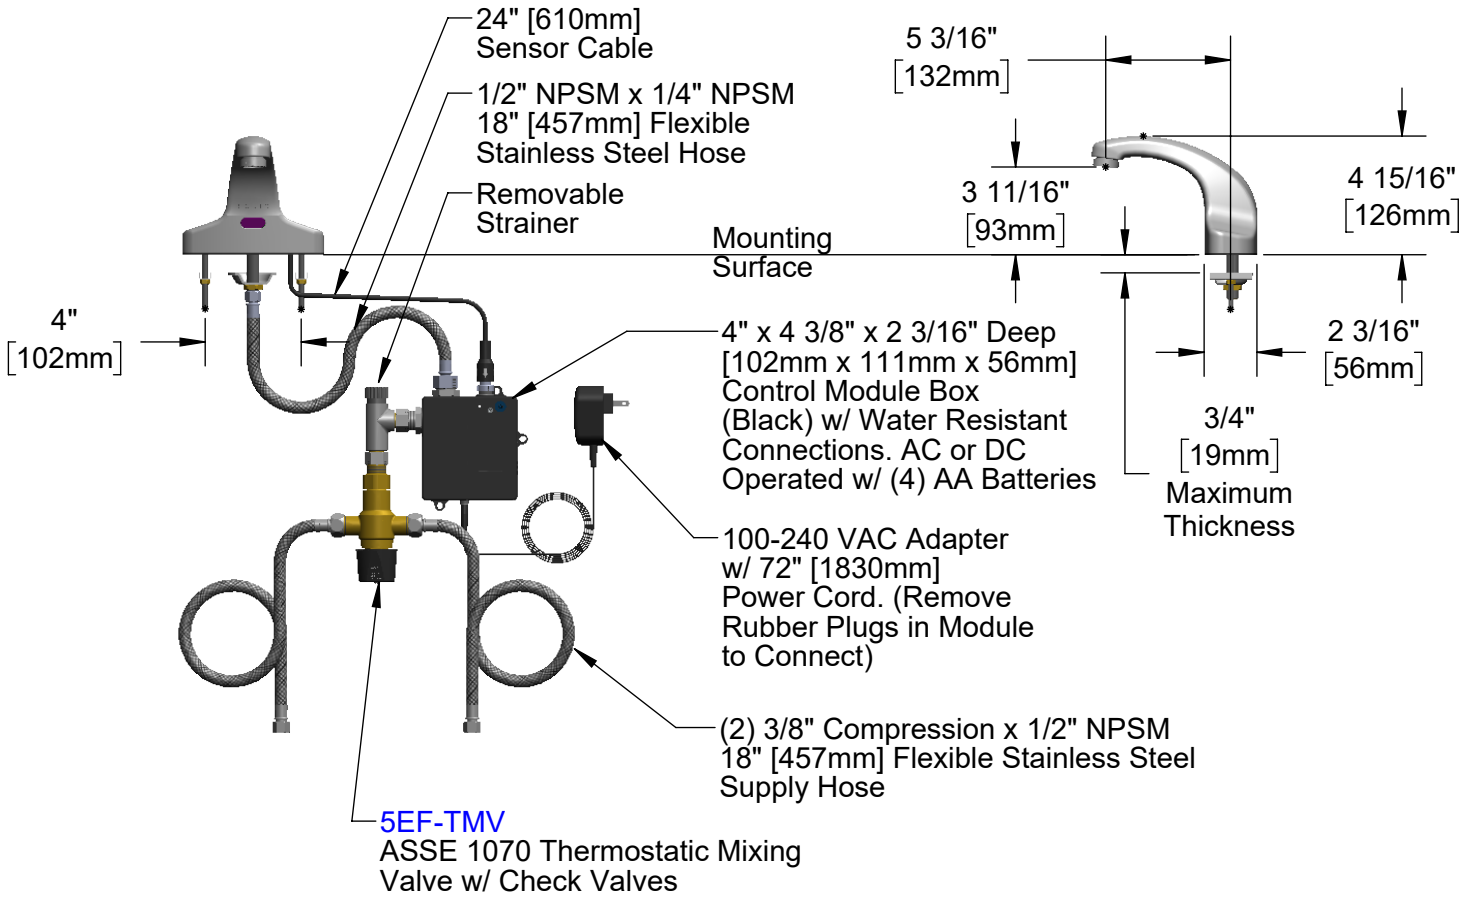

Contractor _____

Architect/Engineer _____

Rough-In Requirement:

- (1) \varnothing 1" [25mm] Center Shank Mounting Hole &
- (2) \varnothing 1/2" [13mm] Mounting Stud Holes on 4" [102mm] Centers

<p>Model Number</p> <p>5EF-2D-DS-TMV</p>	<p>Product Specifications:</p> <p>Electronic Faucet: 4" Deck Mount Cast Spout Faucet, AC-DC Control Module, Thermostatic Temperature Control Mixing Valve, Check Valves & (2) 18" Flexible Supply Hoses</p>
<p>Product Compliance:</p> <p>ASME A112.18.1 / CSA B125.1 NSF 61 - Section 9 NSF 372 (Low Lead Content) ANSI A117.1 (ADA) UL 1951 ASSE 1070 (TMV)</p>	<p>equip Foodservice Accessories</p>  <p>2 Saddleback Cove, P.O. Box 1088 Travelers Rest, South Carolina 29690 Phone: 800.891.4808 Fax: 800.868.0084 equip.tsbrass.com</p>

ITEM NO.	SALES NO.	DESCRIPTION
1	015425-45	Vandal Resistant Key
2	B-0199-09	VR 2.2 GPM Aerator, 15/16-27 Male w/ Key
* 3	5EF-0003C	Sensor Cable w/ Flat Lens
4	016297-45	Inlet Hose, Faucet, 1/2" NPSM-F x 1/4" NPSM-F
* 5	5EF-0001C	equip Control Module Box (Black)
* 6	5EF-0002C	AC Adapter - US Plug
7	5EF-TMV	
8	5EF-0005	Supply Hose, 9/16-24 Female x 1/2" NPSM
9	EC-FILTER	Replacement Filter

* For Versions Prior to 2024, Consult with Customer Service

Model Number

5EF-2D-DS-TMV

Product Specifications:

Electronic Faucet: 4" Deck Mount Cast Spout Faucet, AC-DC Control Module, Thermostatic Temperature Control Mixing Valve, Check Valves & (2) 18" Flexible Supply Hoses