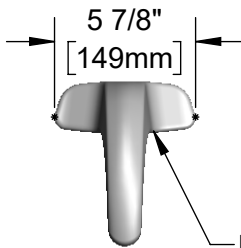

ADA Compliant

Polish Chrome Plated Cast Spout w/ 2.2 GPM Vandal Resistant Aerator & Key