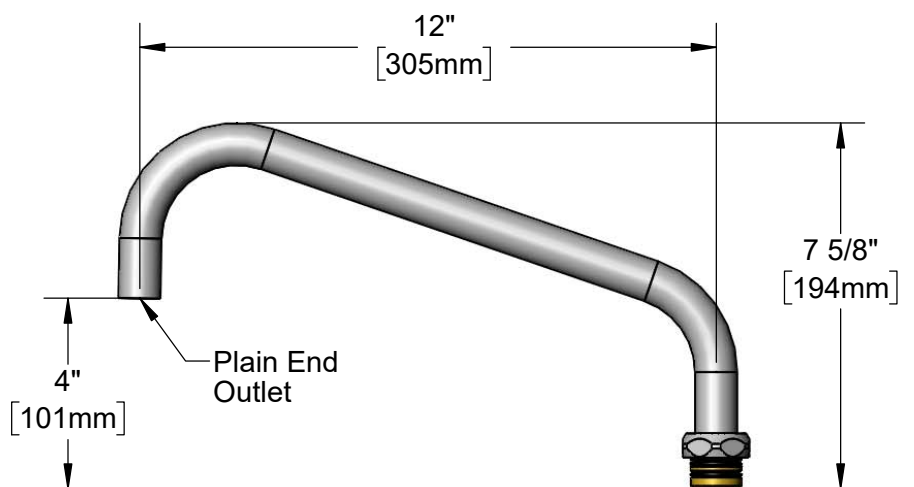

Swivel Nut Fits  
 All T&S Big-Flo  
 Swivel Outlets

Product Specifications:  
 12" Big-Flo Swing Nozzle w/ Plain End Outlet

Product Compliance:  
 ASME A112.18.1 / CSA B125.1  
 NSF 61 - Section 9  
 NSF 372 (Low Lead Content)