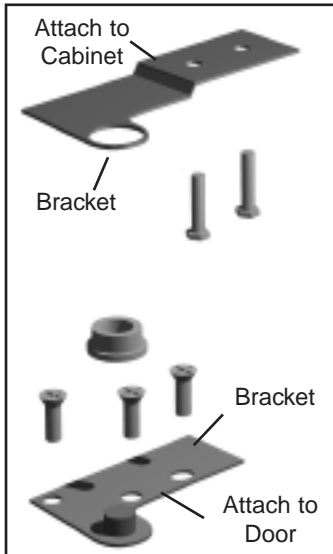

Door with Recessed Handle

Door

Kit, Door Hinge (Bottom)

Attach to Door

Bracket, Hinge

Bracket, Hinge

Attach to Cabinet

Mullion Plastic

Mullion Assembly

Insert, Door Mullion Stainless

D.

Door Parts

TUC, TWT 27,36,48,60,72

Kit, Door Hinge (top)

Kit, Door Hinge (bottom)

Kit, Door Hinge (top)

Kit, Door Hinge (bottom)

Center door on TSSU/TWT/TUC-72

All right and left doors.

E.

Door Parts

TUC/TWT-27, 36, 48, 72

F.

Drawer Parts

All Models

Mullion parts pictured with doors.

Mullion Vertical

Mullion-Horizontal

Drawer Support System

Slide, Drawer

Pan, Drawer

Roller Drawer