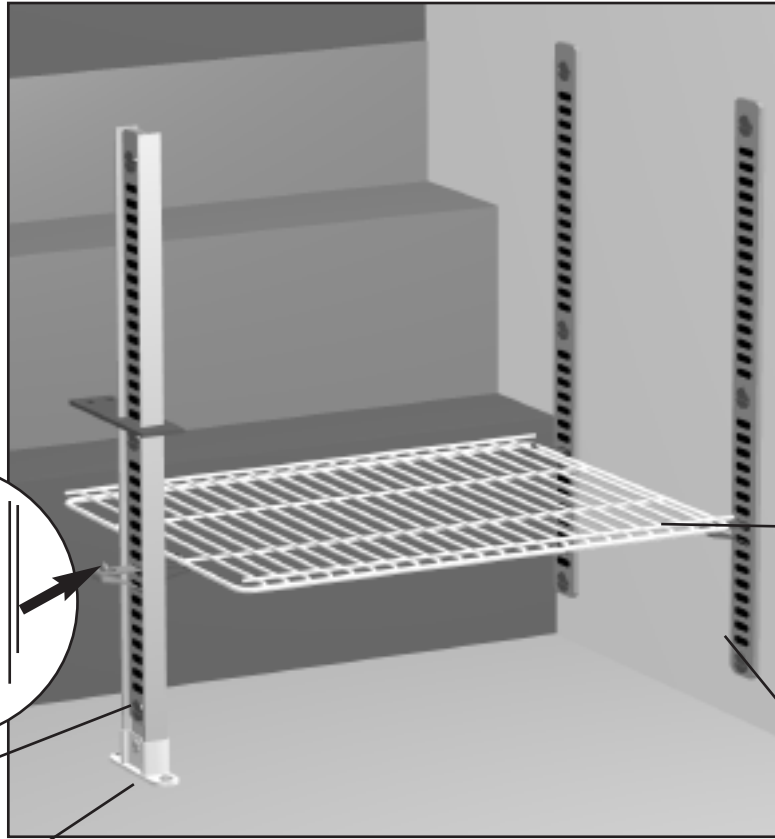

Lampholder
Sleeve
842201

Lampshield

Lampshield End Cap

Lampshield,
End Caps 801253

K.

Shelf Parts

TUC & TWT

Clip, Shelf

Shelf Standard
(Center)

Shelf

Shelf Standard

TUC & TWT-27, 36, 48, 60, 72

Bracket, Shelf
Standard

Shelf Standard

Rack, Bun Tray

Slide, Bun Tray