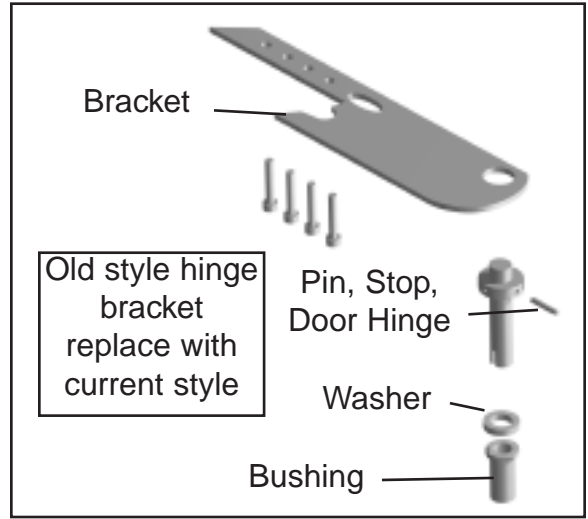

Door with Recessed Handle

Door

Kit, Door Hinge (Bottom)

Attach to Door

Bracket, Hinge

Bracket, Hinge

Attach to Cabinet

Mullion Plastic

Mullion Assembly

Insert, Door Mullion Stainless

D.

Door Parts

TUC, TWT 27,36,48,60,72

Kit, Door Hinge (top)

Kit, Door Hinge (bottom)

Kit, Door Hinge (top)

Kit, Door Hinge (bottom)

Center door on TSSU/TWT/TUC-72

All right and left doors.

E.

Door Parts

TUC/TWT-27, 36, 48, 72

F.

Drawer Parts

All Models

Mullion parts pictured with doors.

Mullion Vertical

Mullion-Horizontal

Drawer Support System

Slide, Drawer

Pan, Drawer

Roller Drawer