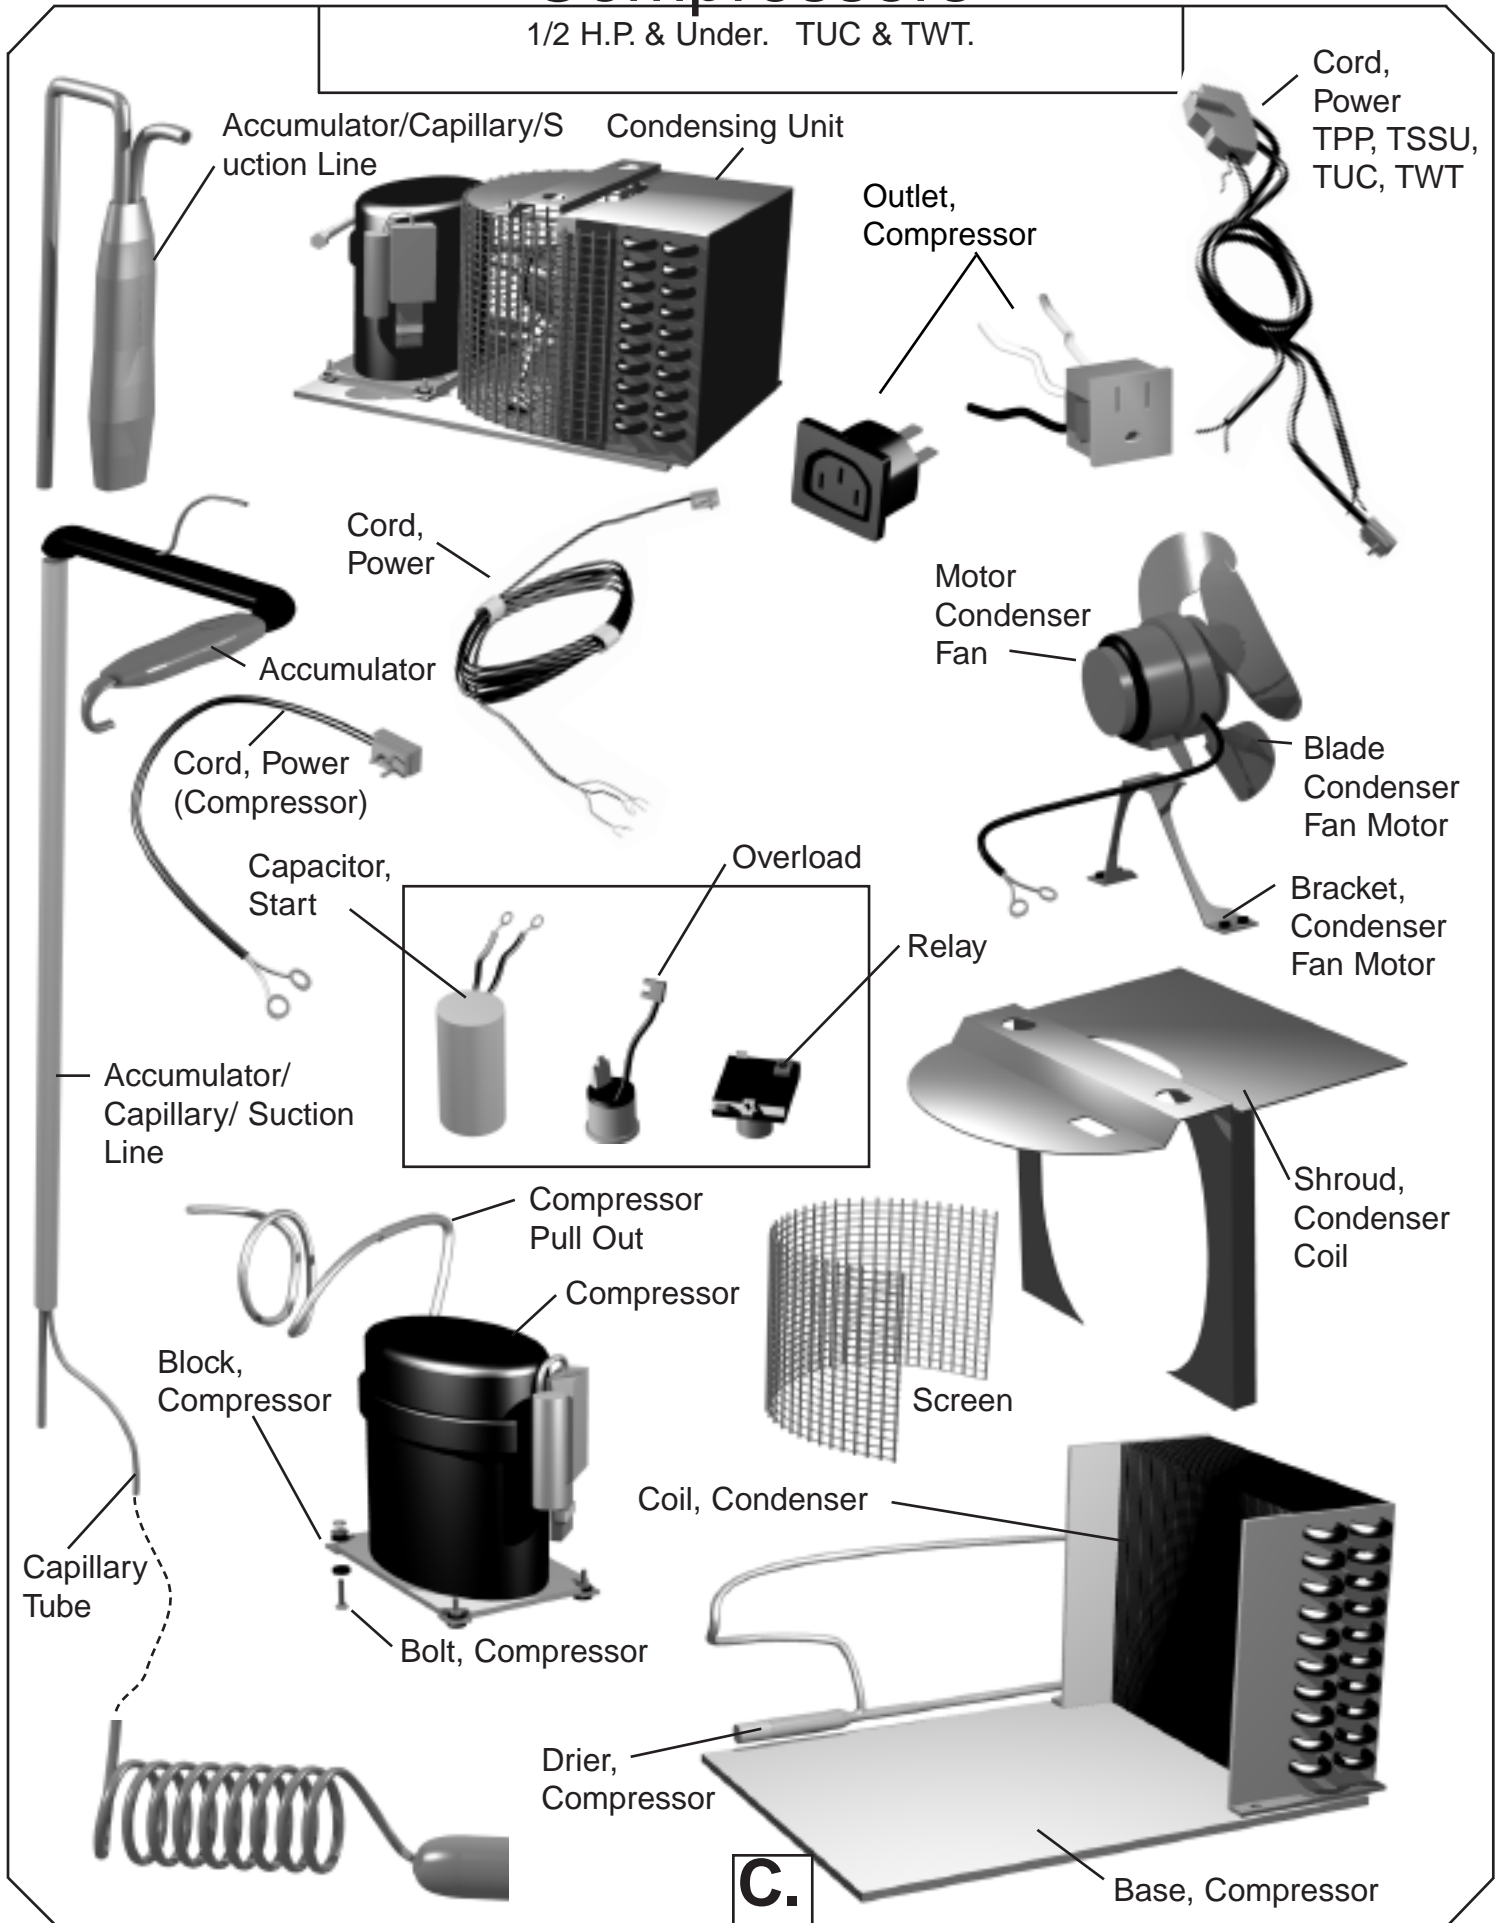

Compressors

1/2 H.P. & Under. TUC & TWT.