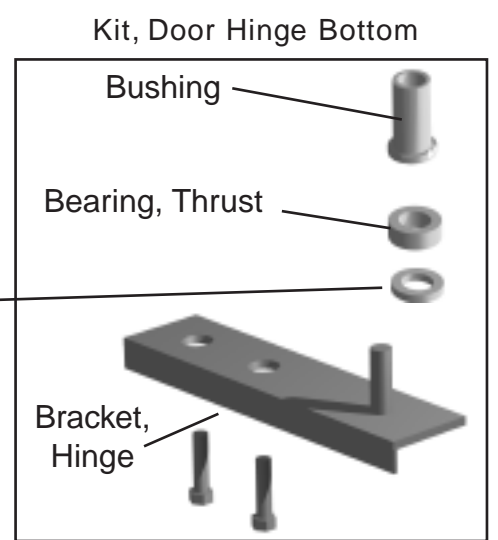

Door with Recessed Handle

Door

Kit, Door Hinge (Bottom)

Attach to Door

Bracket, Hinge

Bracket, Hinge

Attach to Cabinet

Mullion Plastic

Mullion Assembly

Insert, Door Mullion Stainless

D.

Door Parts

TUC, TWT 27,36,48,60,72

Kit, Door Hinge (top)

Kit, Door Hinge (bottom)

Kit, Door Hinge (top)

Kit, Door Hinge (bottom)

Center door on TSSU/TWT/TUC-72

All right and left doors.

E.

Door Parts

TUC/TWT-27, 36, 48, 72

F.

Drawer Parts

All Models

Mullion parts pictured with doors.

Mullion Vertical

Mullion-Horizontal

Drawer Support System

Slide, Drawer

Pan, Drawer

Roller Drawer