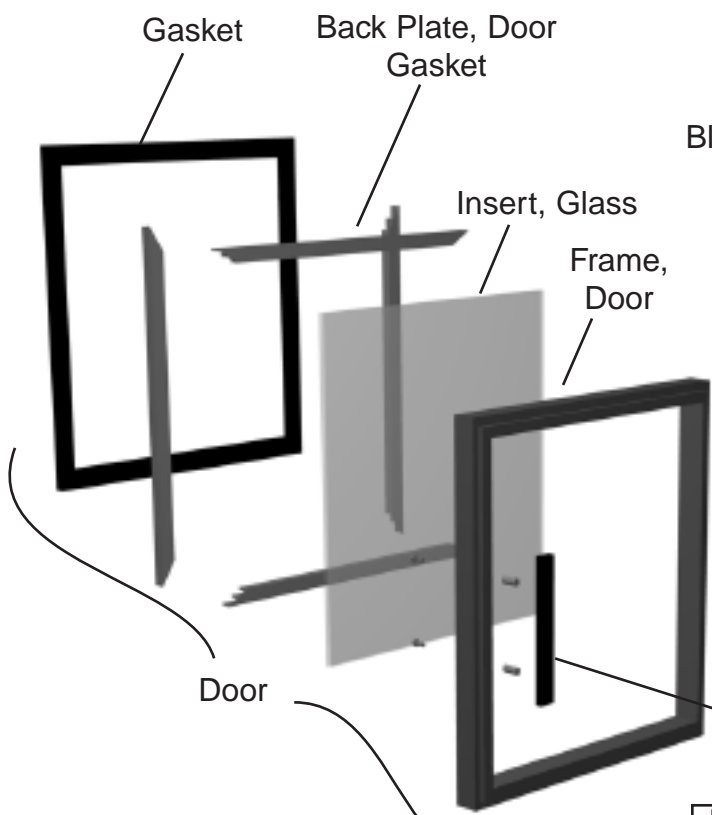

Door with Recessed Handle

Door

Kit, Door Hinge (Bottom)

Attach to Door

Bracket, Hinge

Bracket, Hinge

Attach to Cabinet

Mullion Plastic

Mullion Assembly

Insert, Door Mullion Stainless

D.

Door Parts

TUC, TWT 27,36,48,60,72

Kit, Door Hinge (top)

Kit, Door Hinge (bottom)

Kit, Door Hinge (top)

Kit, Door Hinge (bottom)

Center door on TSSU/TWT/TUC-72

All right and left doors.

E.

Door Parts

TUC/TWT-27, 36, 48, 72

F.

Drawer Parts

All Models

Mullion parts pictured with doors.

Mullion Vertical

Mullion-Horizontal

Drawer Support System

Slide, Drawer

Pan, Drawer

Roller Drawer