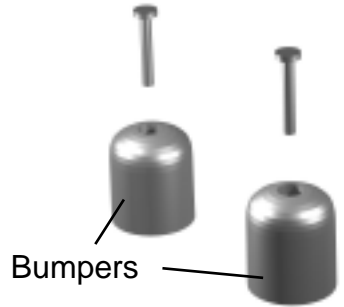

FAX: 636-272-9471

Accessories

Rack, Garnish

Cap, Leg, Garnish Rack

Sneeze Guard

Overshelf
TUC/TWT-27
TUC/TWT-48
TUC/TWT-60

Shelf, Service
TUC/TWT-72
TUC/TWT-48
TUC/TWT-60

Stacking Collar

Bar

Rack, Bun Tray

Rail, Bun Tray
Rack

Bumpers

Castors, Legs & Levelers

Castors Stemmed 2 1/2"

Castor Leg Mounting
Plate

Castors (Stemmed) 5"

Legs Stemmed
Standard

Leg, Seismec

Compressors

1/2 H.P. & Under. TUC & TWT.

Door Parts

TWT/TUC-44, 60-32, 67, 93, 119

Kit, Door Hinge (Top)

Bracket, Hinge