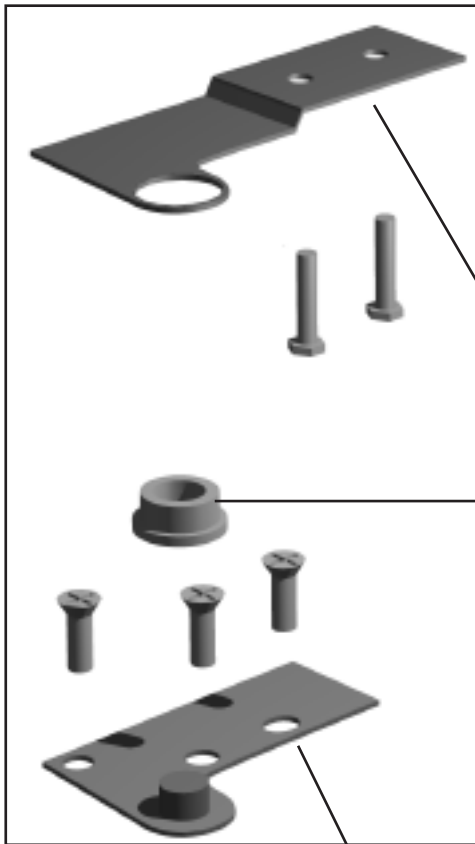

Bar

Rack, Bun Tray

Rail, Bun Tray
Rack

Bumpers

Castors, Legs & Levelers

Castors Stemmed 2 1/2"

Castor Leg Mounting
Plate

Castors (Stemmed) 5"

Legs Stemmed
Standard

Leg, Seismec

Compressors

1/2 H.P. & Under. TUC & TWT.

Door Parts

TWT/TUC-44, 60-32, 67, 93, 119

Kit, Door Hinge (Top)

Bracket, Hinge

Bracket, Hinge

Bushing, Hinge

Base, Perimeter Plastic

Base, Gasket, Door (Plastic)

Kit, Gasket Base (Stainless)

Gasket

Handle

Gasket

Door with Recessed Handle

Door

Kit, Door Hinge (Bottom)

Attach to Door

Bracket, Hinge

Bracket, Hinge

Attach to Cabinet

Mullion Plastic