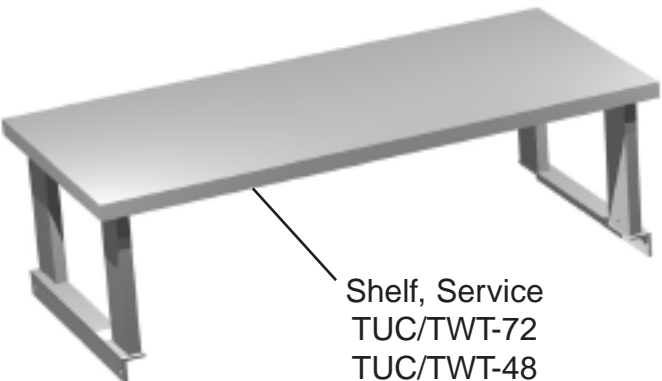

FAX: 636-272-9471

Accessories

Rack, Garnish

Cap, Leg, Garnish Rack

Sneeze Guard

Overshelf
TUC/TWT-27
TUC/TWT-48
TUC/TWT-60

Shelf, Service
TUC/TWT-72
TUC/TWT-48
TUC/TWT-60

Stacking Collar

Bar

Rack, Bun Tray

Rail, Bun Tray
Rack

Bumpers

Castors, Legs & Levelers

Castors Stemmed 2 1/2"

Castor Leg Mounting
Plate

Castors (Stemmed) 5"