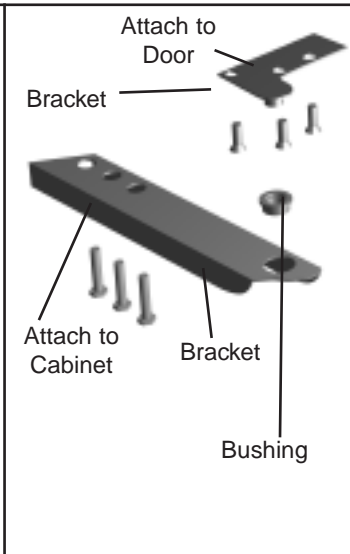

Door with Recessed Handle

Door

Kit, Door Hinge (Bottom)

Attach to Door

Bracket, Hinge

Bracket, Hinge

Attach to Cabinet

Mullion Plastic

Mullion Assembly

Insert, Door Mullion Stainless

D.

Door Parts

TUC, TWT 27,36,48,60,72

Kit, Door Hinge (top)

Kit, Door Hinge (bottom)

Kit, Door Hinge (top)

Kit, Door Hinge (bottom)

Center door on TSSU/TWT/TUC-72

All right and left doors.

E.

Door Parts

TUC/TWT-27, 36, 48, 72

F.

Drawer Parts

All Models

Mullion parts pictured with doors.

Mullion Vertical

Mullion-Horizontal

Drawer Support System

Slide, Drawer

Pan, Drawer

Roller Drawer