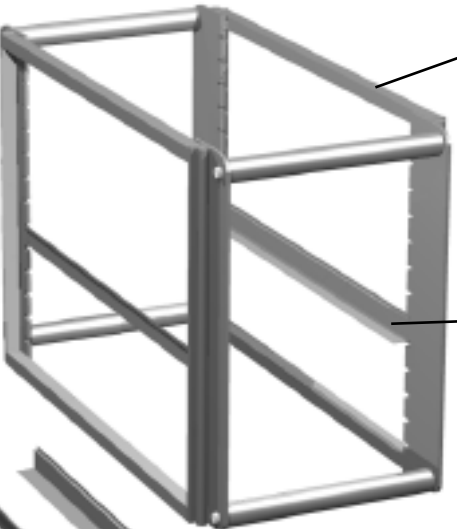

FAX: 636-272-9471

Accessories

Rack, Garnish

Cap, Leg, Garnish Rack

Sneeze Guard

Overshelf
TUC/TWT-27
TUC/TWT-48
TUC/TWT-60

Shelf, Service
TUC/TWT-72
TUC/TWT-48
TUC/TWT-60

Stacking Collar

Bar

Rack, Bun Tray

Rail, Bun Tray
Rack

Bumpers

Castors, Legs & Levelers

Castors Stemmed 2 1/2"

Castor Leg Mounting
Plate

Castors (Stemmed) 5"