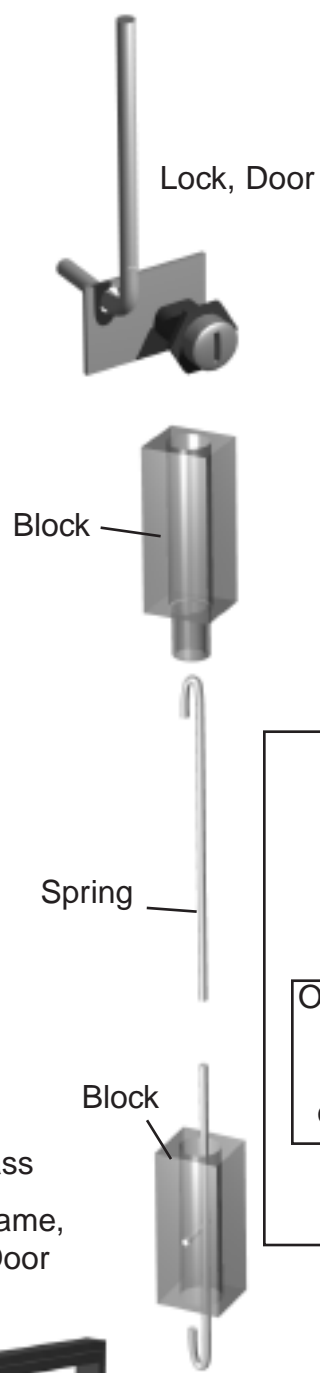

Door with Recessed Handle

Door

Kit, Door Hinge (Bottom)

Attach to Door

Bracket, Hinge

Bracket, Hinge

Attach to Cabinet

Mullion Plastic

Mullion Assembly

Insert, Door Mullion Stainless

D.

Door Parts

TUC, TWT 27,36,48,60,72

Kit, Door Hinge (top)

Kit, Door Hinge (bottom)

Kit, Door Hinge (top)

Kit, Door Hinge (bottom)

Center door on TSSU/TWT/TUC-72

All right and left doors.

E.

Door Parts

TUC/TWT-27, 36, 48, 72

F.

Drawer Parts

All Models

Mullion parts pictured with doors.

Mullion Vertical

Mullion-Horizontal

Drawer Support System

Slide, Drawer

Pan, Drawer

Roller Drawer