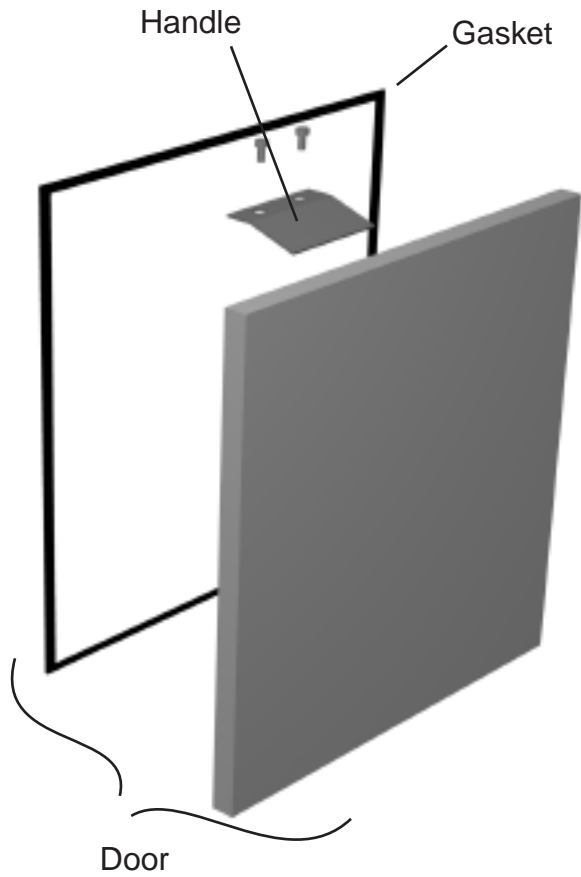

Mullion Assembly

Insert, Door Mullion Stainless

D.

Door Parts

TUC, TWT 27,36,48,60,72

Kit, Door Hinge (top)

Kit, Door Hinge (bottom)

Kit, Door Hinge (top)

Kit, Door Hinge (bottom)

Center door on TSSU/TWT/TUC-72

All right and left doors.

E.

Door Parts

TUC/TWT-27, 36, 48, 72

F.

Drawer Parts

All Models

Mullion parts pictured with doors.

Mullion Vertical

Mullion-Horizontal

Drawer Support System

Slide, Drawer

Pan, Drawer

Roller Drawer