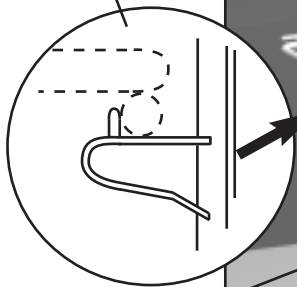

LR-88

542 (9" lead)
801264

Light Switch
(Toggle Style)

Switch, Light
(Rocker Style)

Lamp

Base, Light Starter
Spacer 842049

Ballast
842211 ELXC 118.440
842057 L15.107

Starter
57-111
842114

Lampholder
Sleeve
842201

Lampshield

Lampshield End Cap

Lampshield,
End Caps 801253

K.

Shelf Parts

TUC & TWT

Clip, Shelf

Shelf Standard
(Center)

Shelf

Shelf Standard

TUC & TWT-27, 36, 48, 60, 72

Bracket, Shelf
Standard

Shelf Standard

Rack, Bun Tray

Slide, Bun Tray