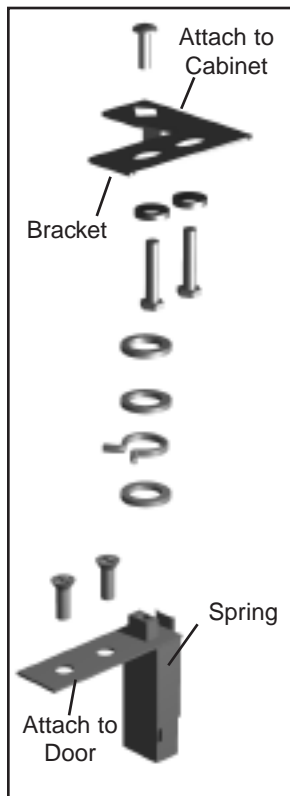

Door with Recessed Handle

Door

Kit, Door Hinge (Bottom)

Attach to Door

Bracket, Hinge

Bracket, Hinge

Attach to Cabinet

Mullion Plastic

Mullion Assembly

Insert, Door Mullion Stainless

D.

Door Parts

TUC, TWT 27,36,48,60,72

Kit, Door Hinge (top)

Kit, Door Hinge (bottom)

Kit, Door Hinge (top)

Kit, Door Hinge (bottom)

Center door on TSSU/TWT/TUC-72

All right and left doors.

E.

Door Parts

TUC/TWT-27, 36, 48, 72

F.

Drawer Parts

All Models

Mullion parts pictured with doors.

Mullion Vertical

Mullion-Horizontal

Drawer Support System

Slide, Drawer

Pan, Drawer

Roller Drawer