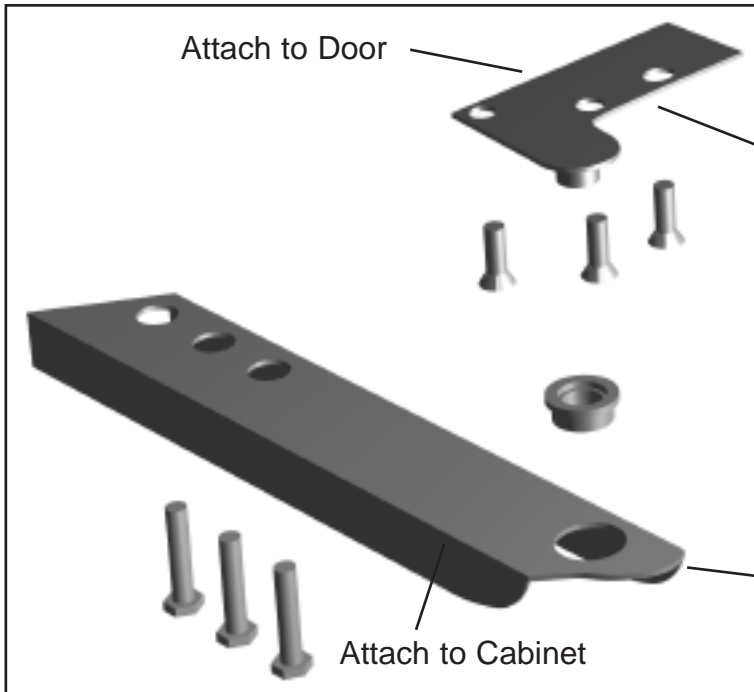

Bar

Rack, Bun Tray

Rail, Bun Tray
Rack

Bumpers

Castors, Legs & Levelers

Castors Stemmed 2 1/2"

Castor Leg Mounting
Plate

Castors (Stemmed) 5"

Legs Stemmed
Standard

Leg, Seismec

Compressors

1/2 H.P. & Under. TUC & TWT.

Door Parts

TWT/TUC-44, 60-32, 67, 93, 119

Kit, Door Hinge (Top)

Bracket, Hinge

Bracket, Hinge

Bushing, Hinge

Base, Perimeter Plastic

Base, Gasket, Door (Plastic)

Kit, Gasket Base (Stainless)

Gasket

Handle

Gasket

Door with Recessed Handle

Door

Kit, Door Hinge (Bottom)

Attach to Door

Bracket, Hinge

Bracket, Hinge

Attach to Cabinet

Mullion Plastic