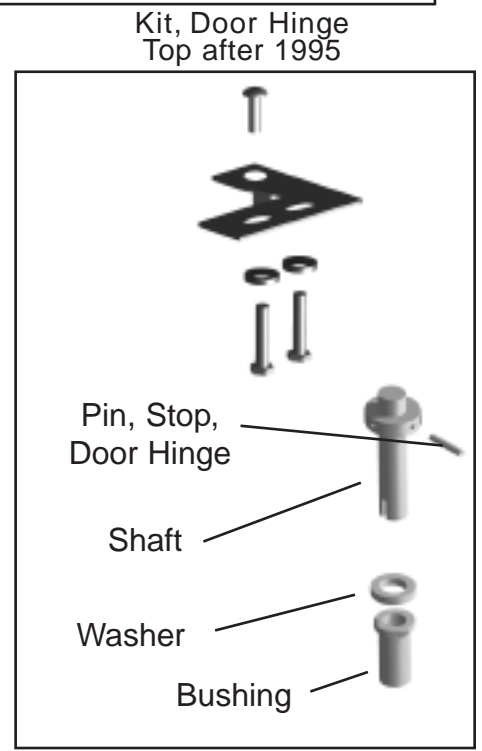

Door with Recessed Handle

Door

Kit, Door Hinge (Bottom)

Attach to Door

Bracket, Hinge

Bracket, Hinge

Attach to Cabinet

Mullion Plastic

Mullion Assembly

Insert, Door Mullion Stainless

D.

Door Parts

TUC, TWT 27,36,48,60,72

Kit, Door Hinge (top)

Kit, Door Hinge (bottom)

Kit, Door Hinge (top)

Kit, Door Hinge (bottom)

Center door on TSSU/TWT/TUC-72

All right and left doors.

E.

Door Parts

TUC/TWT-27, 36, 48, 72

F.

Drawer Parts

All Models

Mullion parts pictured with doors.

Mullion Vertical

Mullion-Horizontal

Drawer Support System

Slide, Drawer

Pan, Drawer

Roller Drawer