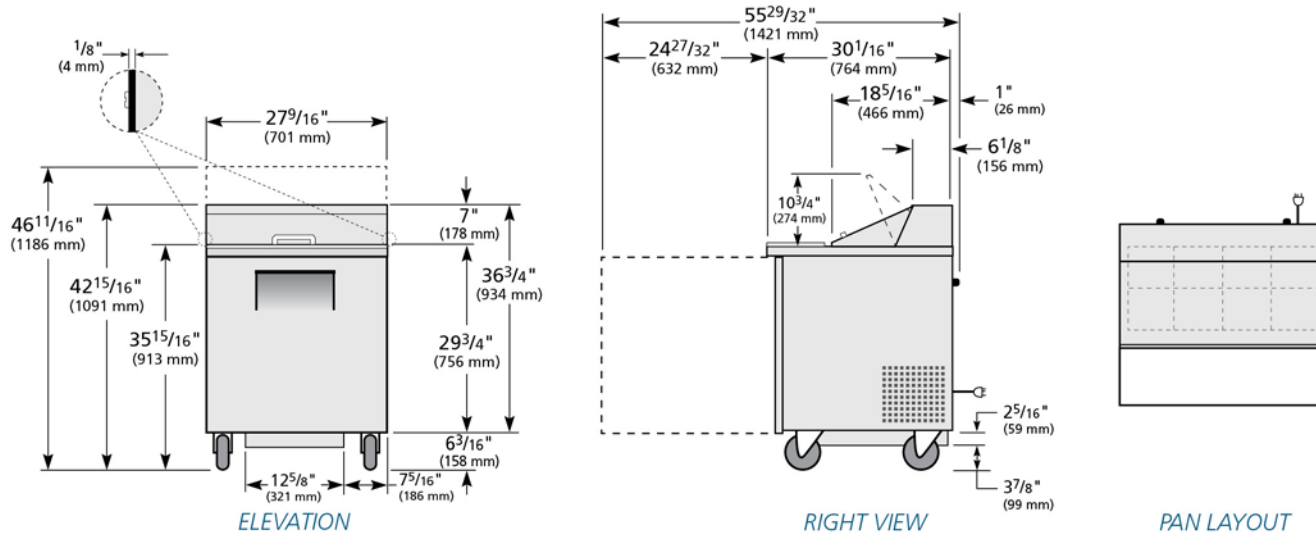

879267 - Drawer Assembly

879265 - Drawer Assembly

939662 - Slide Assembly

* Suggested spare part

TSSU

Plan View - Dimensions

TSSU-27-8

TSSU-27-8D-2