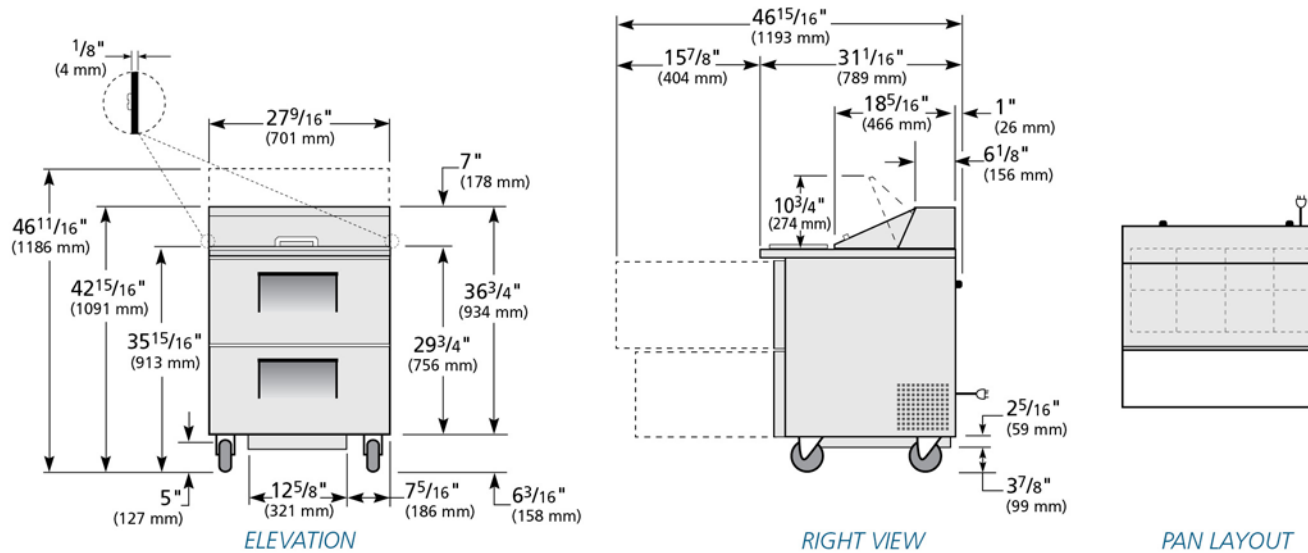

879267 - Drawer Assembly

879265 - Drawer Assembly

939662 - Slide Assembly

* Suggested spare part

TSSU

Plan View - Dimensions

TSSU-27-8

TSSU-27-8D-2