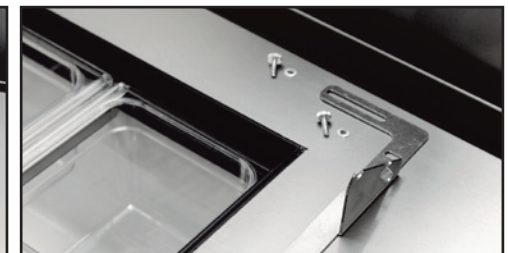

Bracket hardware utilizes existing screw holes

* Suggested spare part