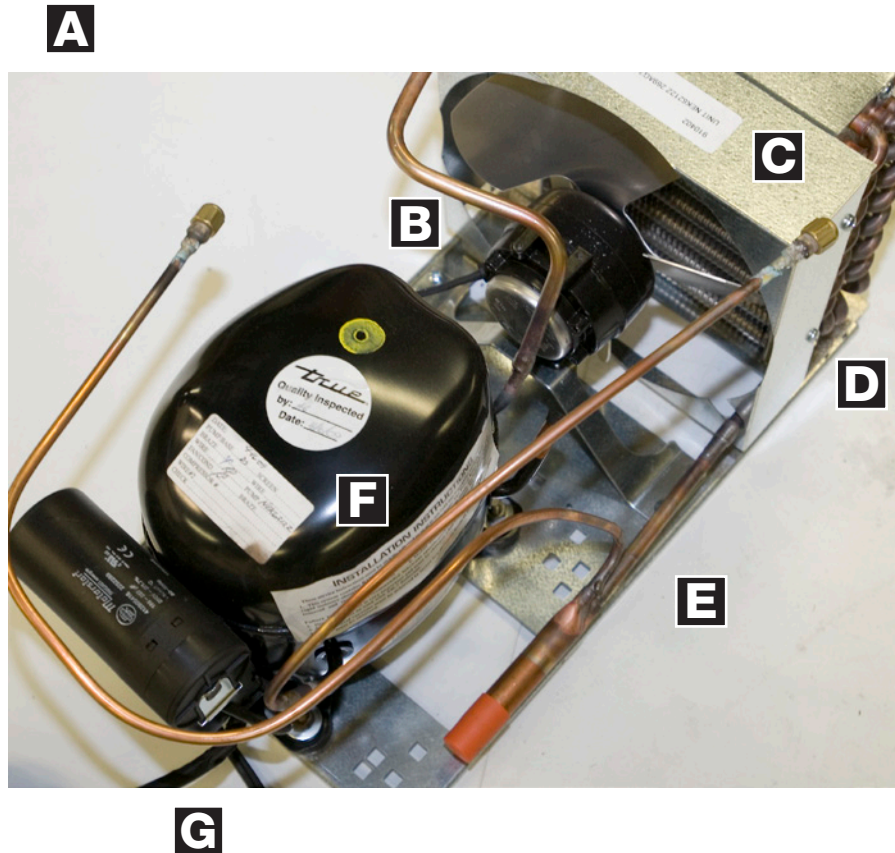

Condensing Unit

TSSU-72		
A	910402	Condensing Unit
B	800402	Condensing Fan Motor
C	801505	Shroud
D	800612	Condenser Coil
E	861753	Compressor Base
F	*842509	Compressor
G	* 801751	Compressor Power Cord

* Suggested spare part