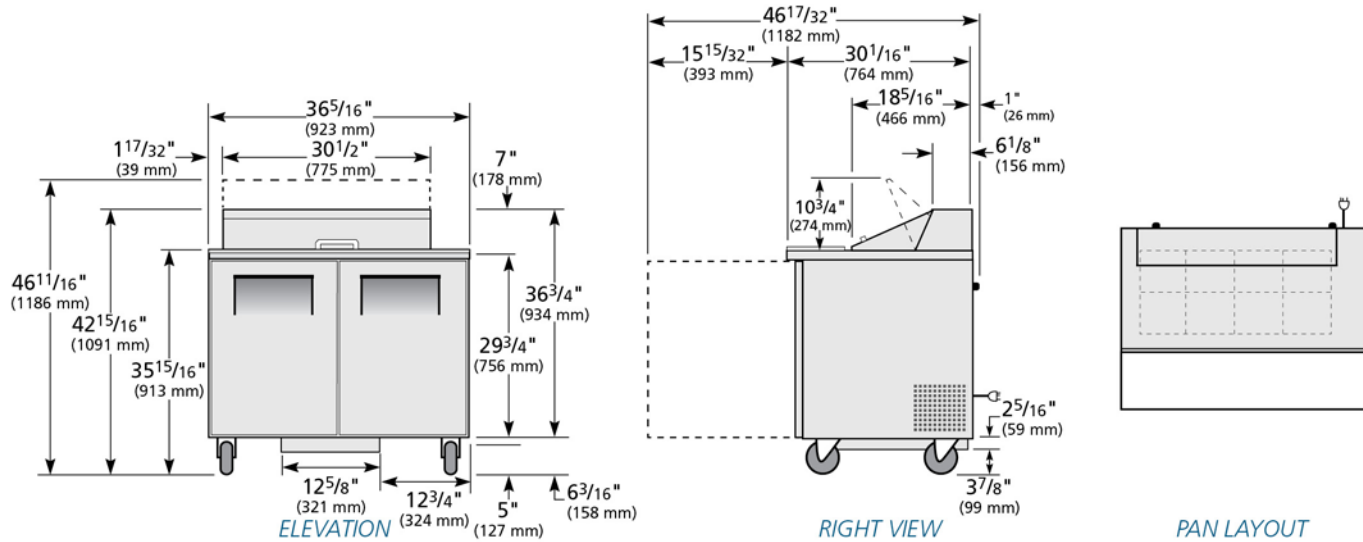

TSSU

Plan View - Dimensions

TSSU-36-8