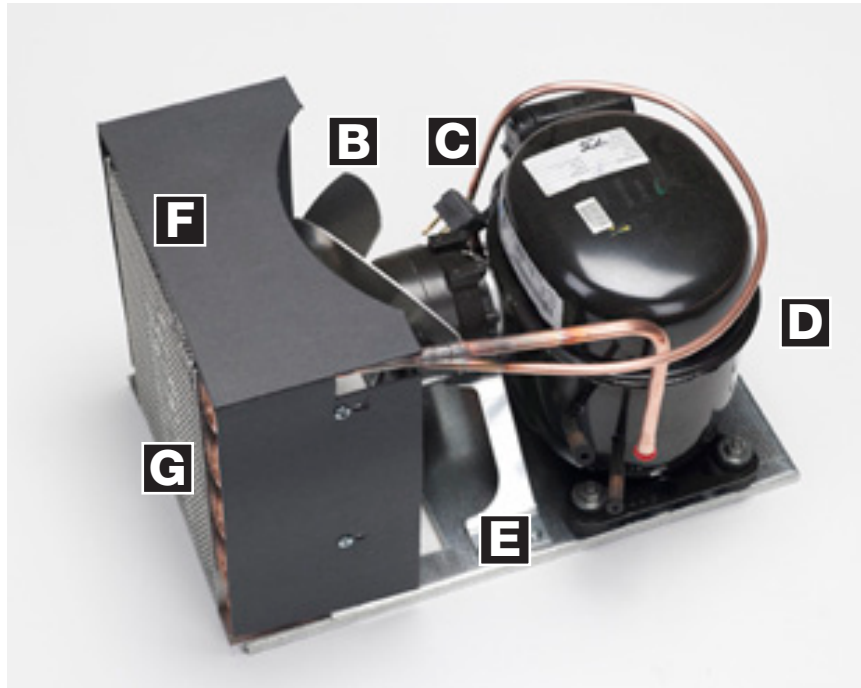

* Overload
842474

* Suggested spare part

3

TRUE

Condensing Unit

A

TSSU-27		
A	874544	Condensing Unit
B	800402	Condensing Fan Motor
C	*801751	Compressor Power Cord
D	*842053	Compressor
E	861752	Compressor Base
F	801506	Shroud
G	800228	Condenser Coil