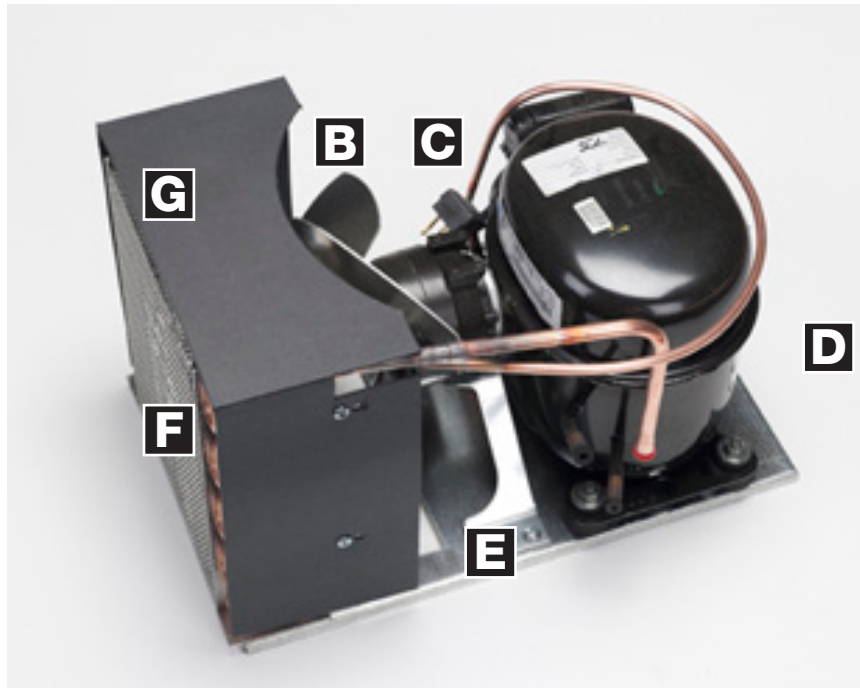

Condensing Unit

A

TSSU-36/48/60		
A	874548	Condensing Unit
B	800402	Condensing Fan Motor
C	*801751	Compressor Power Cord
D	842050	Compressor
E	861752	Compressor Base
TSSU-36/48		
F	800228	Condenser Coil
TSSU-60		
F	914919	Condenser Coil
TSSU-36		
G	801506	Shroud
TSSU-60		
G	801505	Shroud

* Suggested spare part