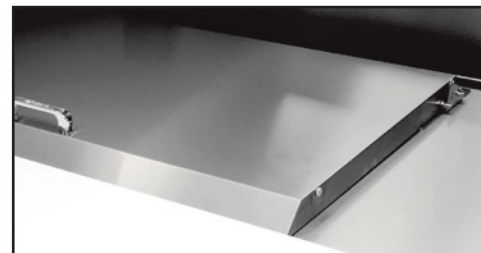

TSSU flat lid option