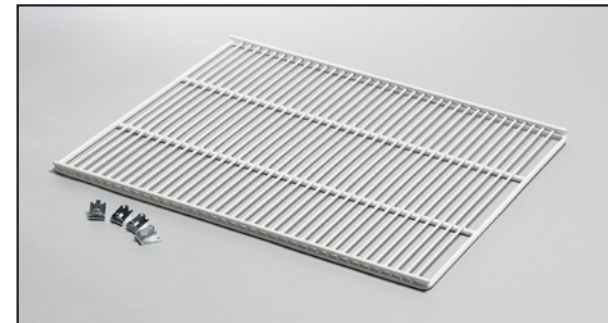

Wire shelf

* Suggested spare part