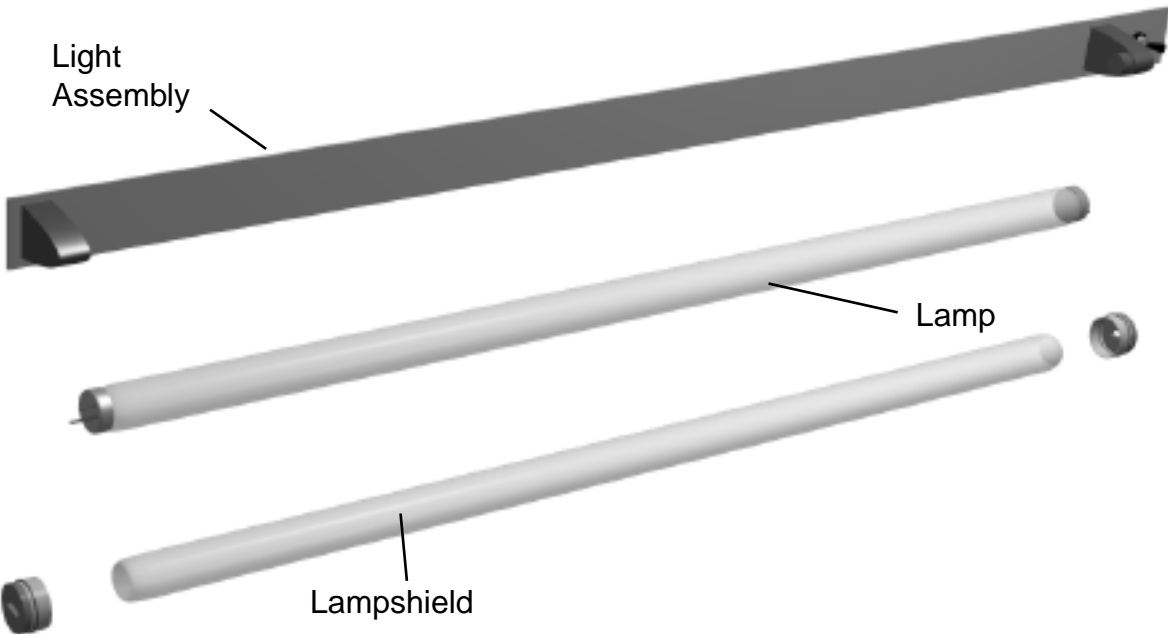

# Accessories

TD & Glass Chiller Models

Light Ballasts

Light Switch  
(Rocker style)  
842040

Light Switch  
(Push Button)

Light Assembly

Lamp

Lampshield