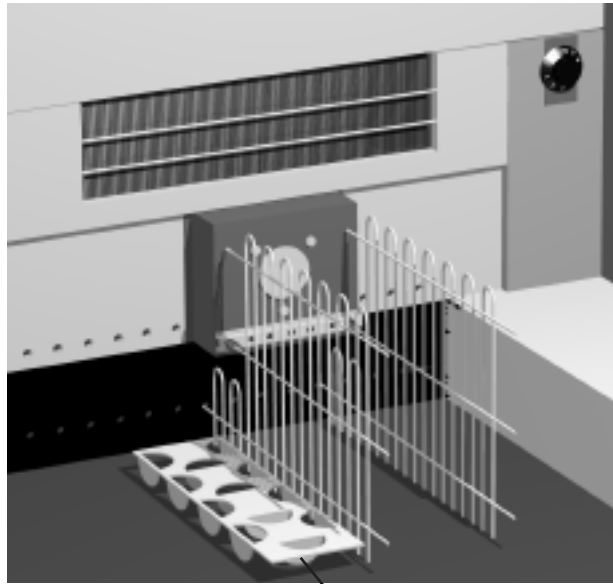

# Accessories

TD & Glass Chiller Models

Light Ballasts

Light Switch  
(Rocker style)  
842040

Light Switch  
(Push Button)

Light Assembly

Lamp

Lampshield

# Shelf Parts

TD, Glass Chiller, TMC Models

Shelf  
Glass Chiller

Shelf  
Rail

Divider

TD-36-12

Floor Rack

TD-50-18  
TD-65-24  
TD-95-38