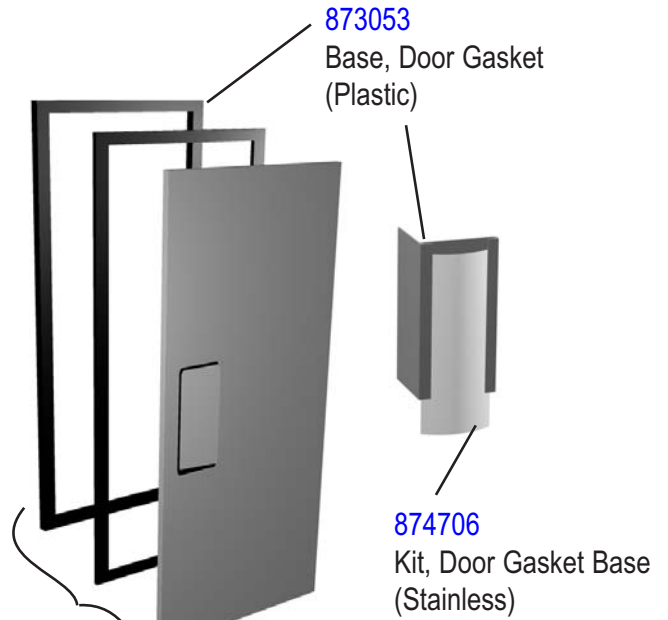

T-Series Full Door Kit, Door Hinge Top 870865

Kit, Door Hinge Bottom 870866

Door with Recessed
Handle

874344 - Right Hinged Door, before 2/04

884836 - Right Hinged Door, Wide Gasket, after 1/04

876624 - Left Hinged Door, before 2/04