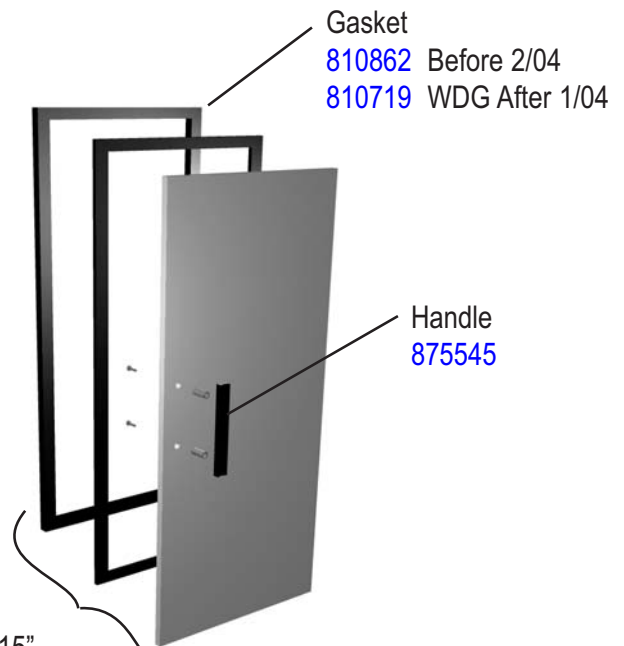

T-Series Full Door Kit, Door Hinge Top 870865

Kit, Door Hinge Bottom 870866

Door with Recessed
Handle

874344 - Right Hinged Door, before 2/04

884836 - Right Hinged Door, Wide Gasket, after 1/04

876624 - Left Hinged Door, before 2/04

884835 - Left Hinged Door, Wide Gasket, after 1/04

Door with 15"
Standard Handle

876623 - Left Hinged 15" Handle

870704 - Right Hinged 15" Handle

Evaporator Parts

G.

Lighting Parts

Ballast