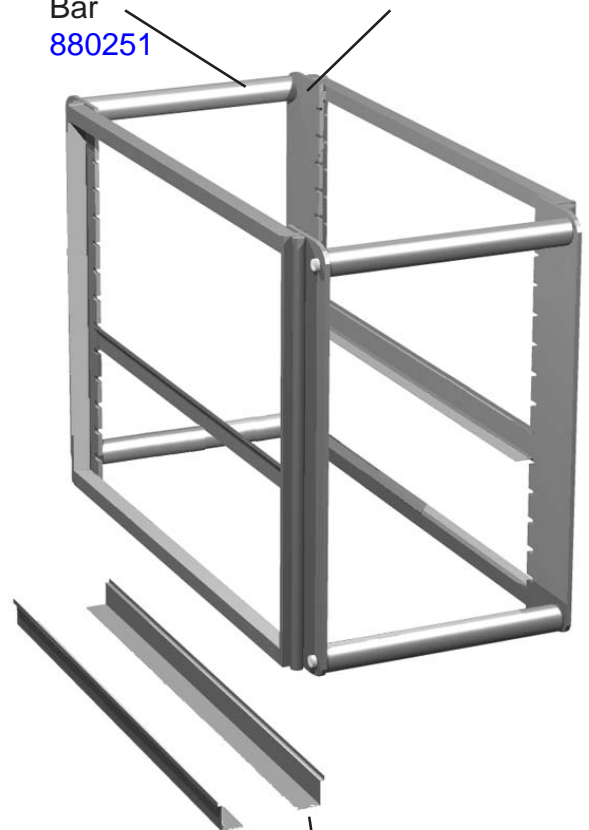

Shelf Parts

874750 Shelf Standard 48" white

Shelf

871780 T-23 & T-23G IDL

871790 T-23 & T-23G Non-IDL

Bun Tray Rack

871729 - Full Door

871728 - Half Door

Bar

880251

Clip, Shelf
831600

Shelf (Wine Rack Style)
871713

Slide, Bun Tray

871754 - Standard

871755 - Universal

Rainshield