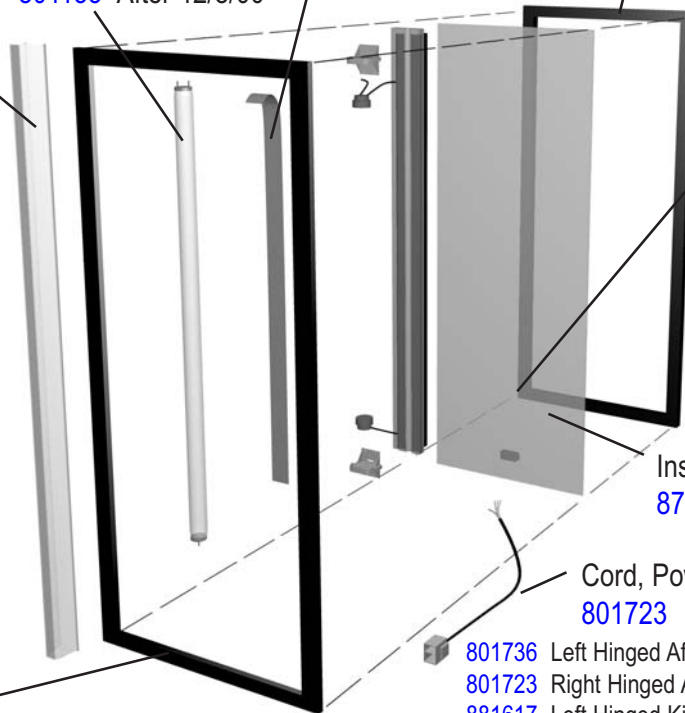

Base, Lampholder
841477

Lamp Shield
810873

Lamp
801125 Before 12/8/00
801155 After 12/8/00

Tape, Light Filler
Channel, Aluminum
820204

Gasket
810862
811125 WDG
After 3/29/07

Receptacle
878037

Bushing, Strain Relief
832189 Before 10/9/02
832189 After 10/9/02

Insert, Glass
875101

Cord, Power
801723

Back Plate Door
Gasket kit
873008

- 801736 Left Hinged After 10/9/02
- 801723 Right Hinged After 10/9/02
- 881617 Left Hinged Kit Before 10/9/02
- 881618 Right Hinged Kit Before 10/9/02