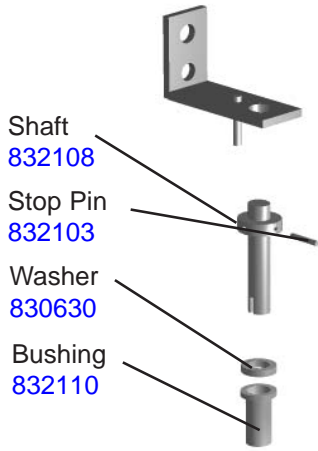

D.

Door Parts

Gasket
810862
811125 After 3/29/07 WDG

Back Plate, Door
Gasket
873008

Insert, Glass
871103

Frame, Door
880206 Left Hinged, Silver Non-IDL
870265 Right Hinged, Silver Non-IDL

Handle
851217
Silver

Door

876570 Left Hinged, Silver Framed Non-IDL
870706 Right Hinged, Silver Framed Non-IDL

Door Locks

Keys Only
831306

Solid Door Lock
831305

Glass Door Lock
872837

Locks (for T Models)
Cooler & Freezer

Door Parts

T-Series Full Door Kit, Door Hinge Top 870865

Kit, Door Hinge Bottom 870866

Door with Recessed
Handle

874344 - Right Hinged Door, before 2/04

884836 - Right Hinged Door, Wide Gasket, after 1/04

876624 - Left Hinged Door, before 2/04

884835 - Left Hinged Door, Wide Gasket, after 1/04

Door with 15"
Standard Handle

876623 - Left Hinged 15" Handle

870704 - Right Hinged 15" Handle

Evaporator Parts

G.

Lighting Parts

Ballast