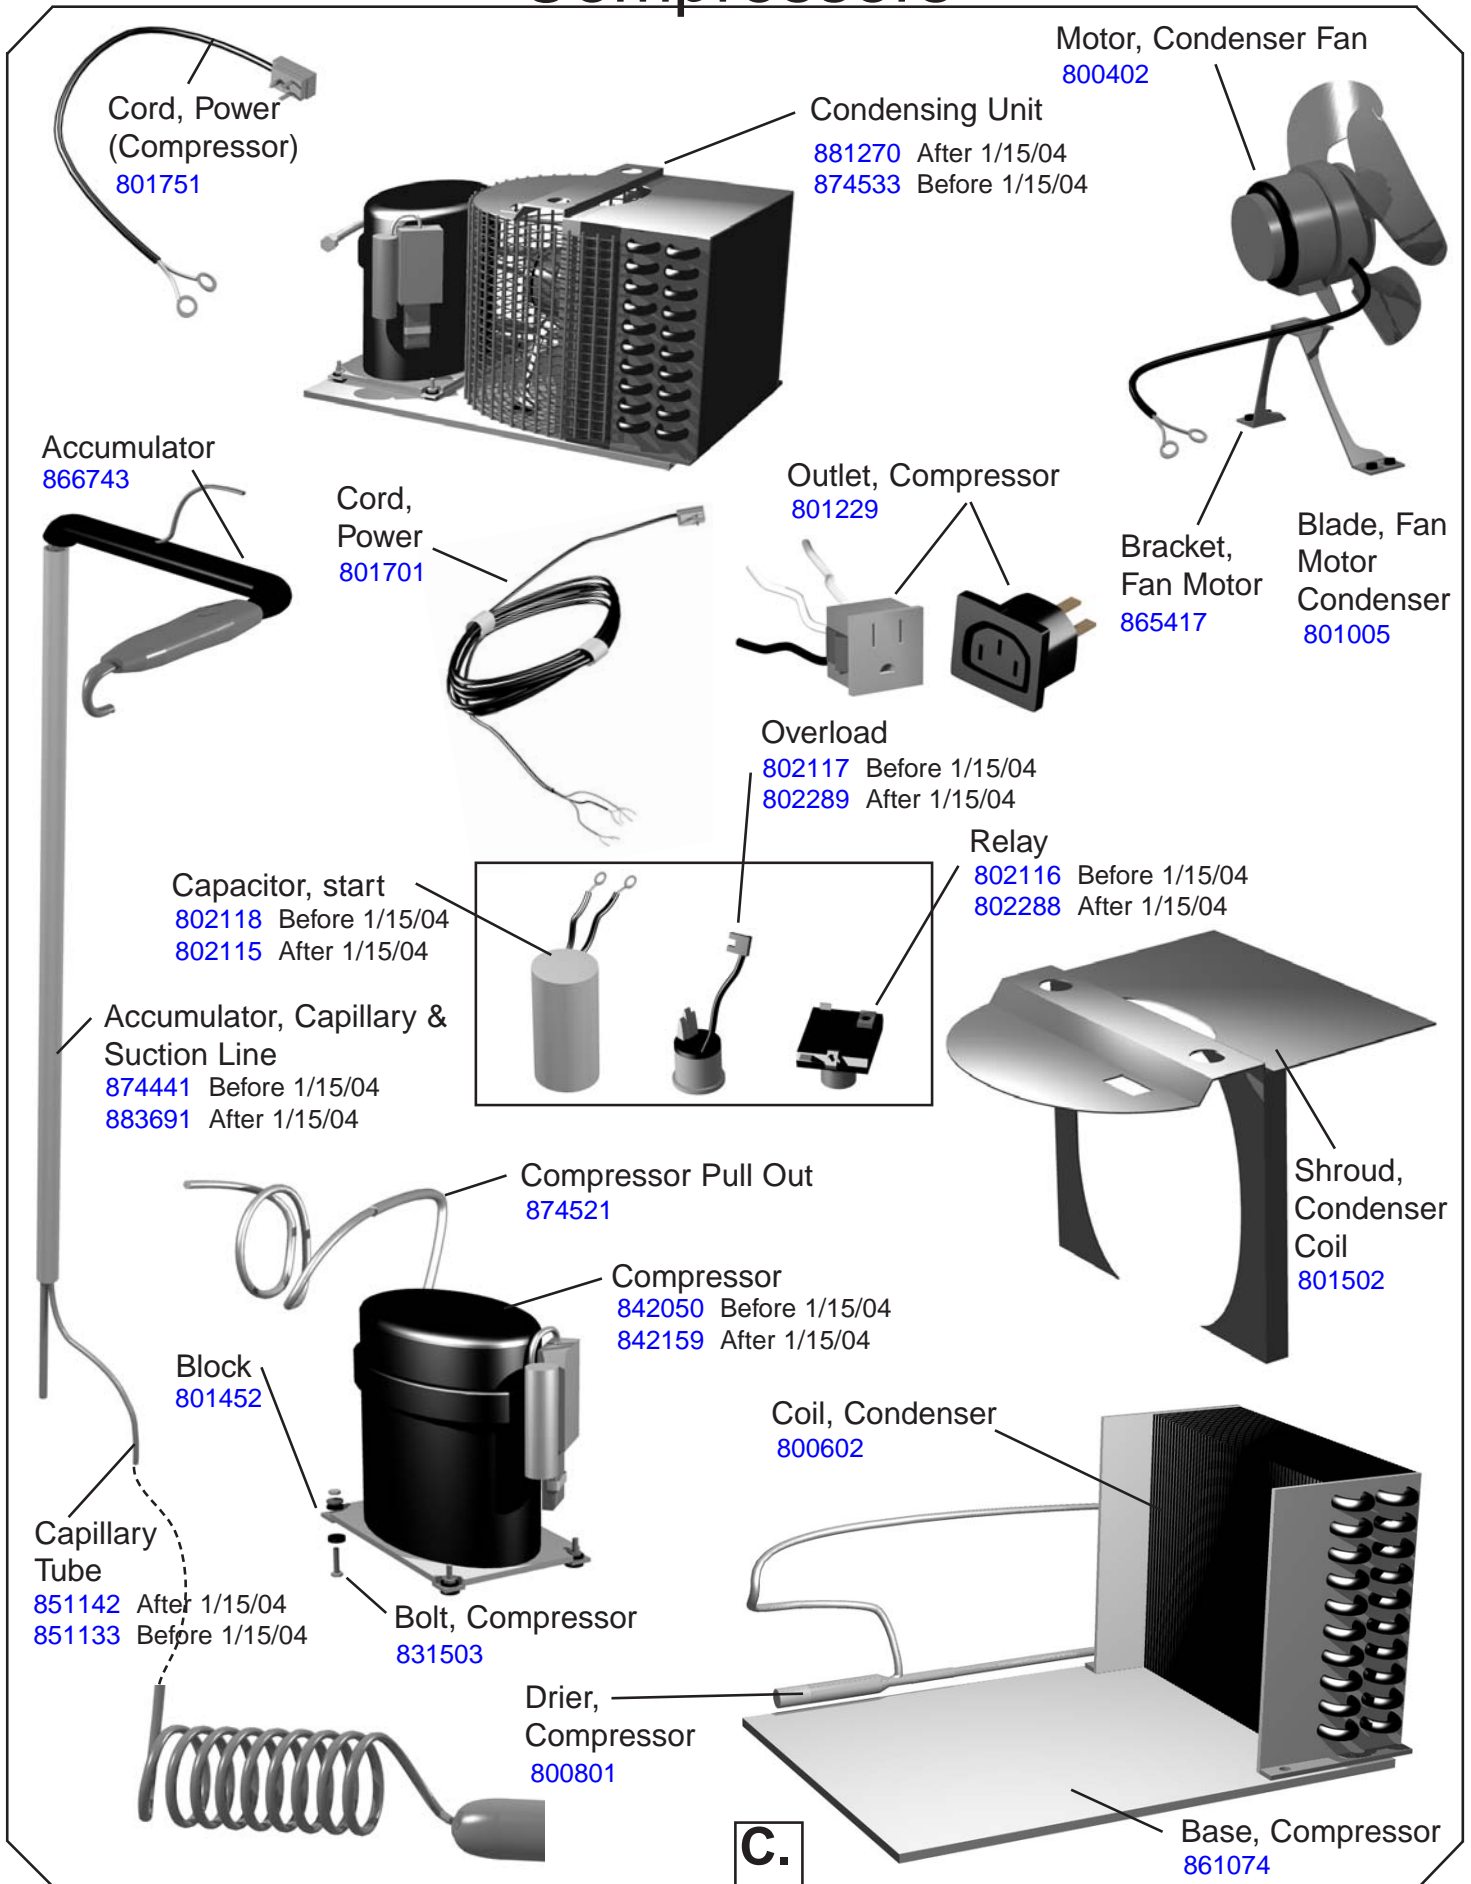

Compressors