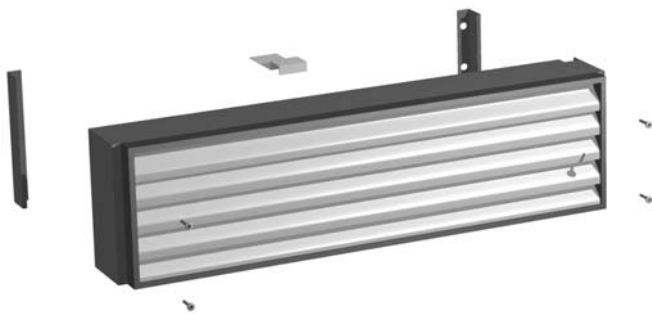

Grill Parts

Grill

874278 Stainless, Left Hinged, IDL

878868 Stainless, Left Hinged, Non-IDL & T-23

874279 Stainless, Right Hinged, IDL

871657 Stainless, Right Hinged, Non-IDL & T-23

Grill Mounting
Kit