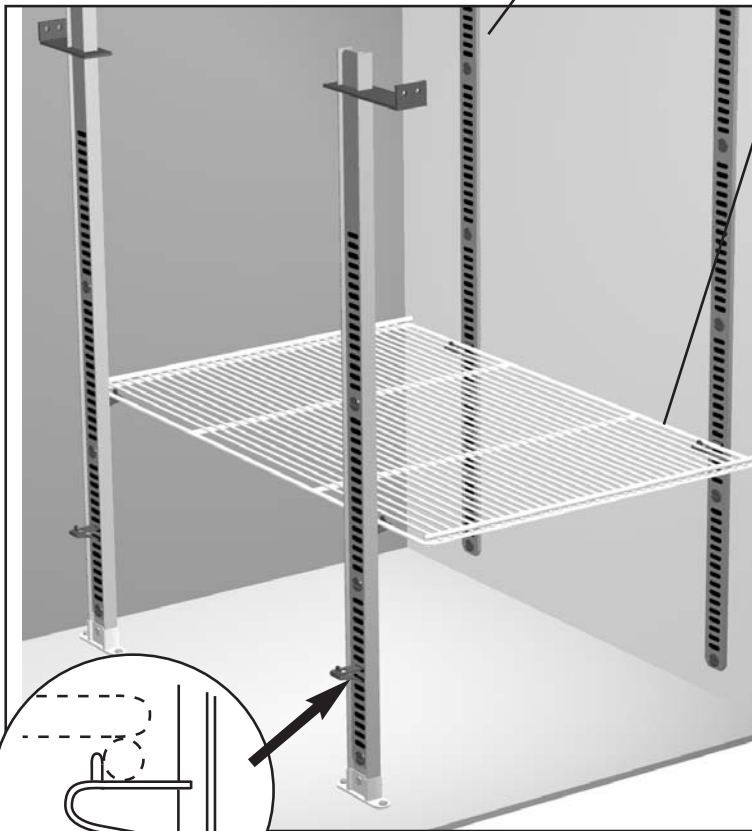

T-23
801112 115V 25T 10

Switch, Rocker

T-23G
842250

Lampshield
810359 - After 1/22/03

Lampshield
801206 T-12, Non-IDL

Lampshield
T-23G
810873 - IDL

T-12 Non-IDL
801253

H.

Shelf Parts

874750 Shelf Standard 48" white

Shelf

871780 T-23 & T-23G IDL

871790 T-23 & T-23G Non-IDL

Bun Tray Rack

871729 - Full Door

871728 - Half Door

Bar

880251

Clip, Shelf
831600

Shelf (Wine Rack Style)
871713

Slide, Bun Tray

871754 - Standard

871755 - Universal

Rainshield