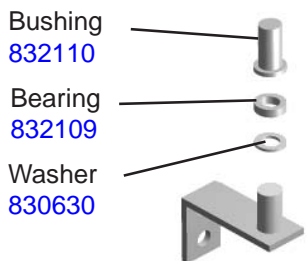

Door

876570 Left Hinged, Silver Framed Non-IDL
870706 Right Hinged, Silver Framed Non-IDL

Door Locks

Keys Only
831306

Solid Door Lock
831305

Glass Door Lock
872837

Locks (for T Models)
Cooler & Freezer

Door Parts

T-Series Full Door Kit, Door Hinge Top 870865

Kit, Door Hinge Bottom 870866

Door with Recessed
Handle

874344 - Right Hinged Door, before 2/04

884836 - Right Hinged Door, Wide Gasket, after 1/04

876624 - Left Hinged Door, before 2/04