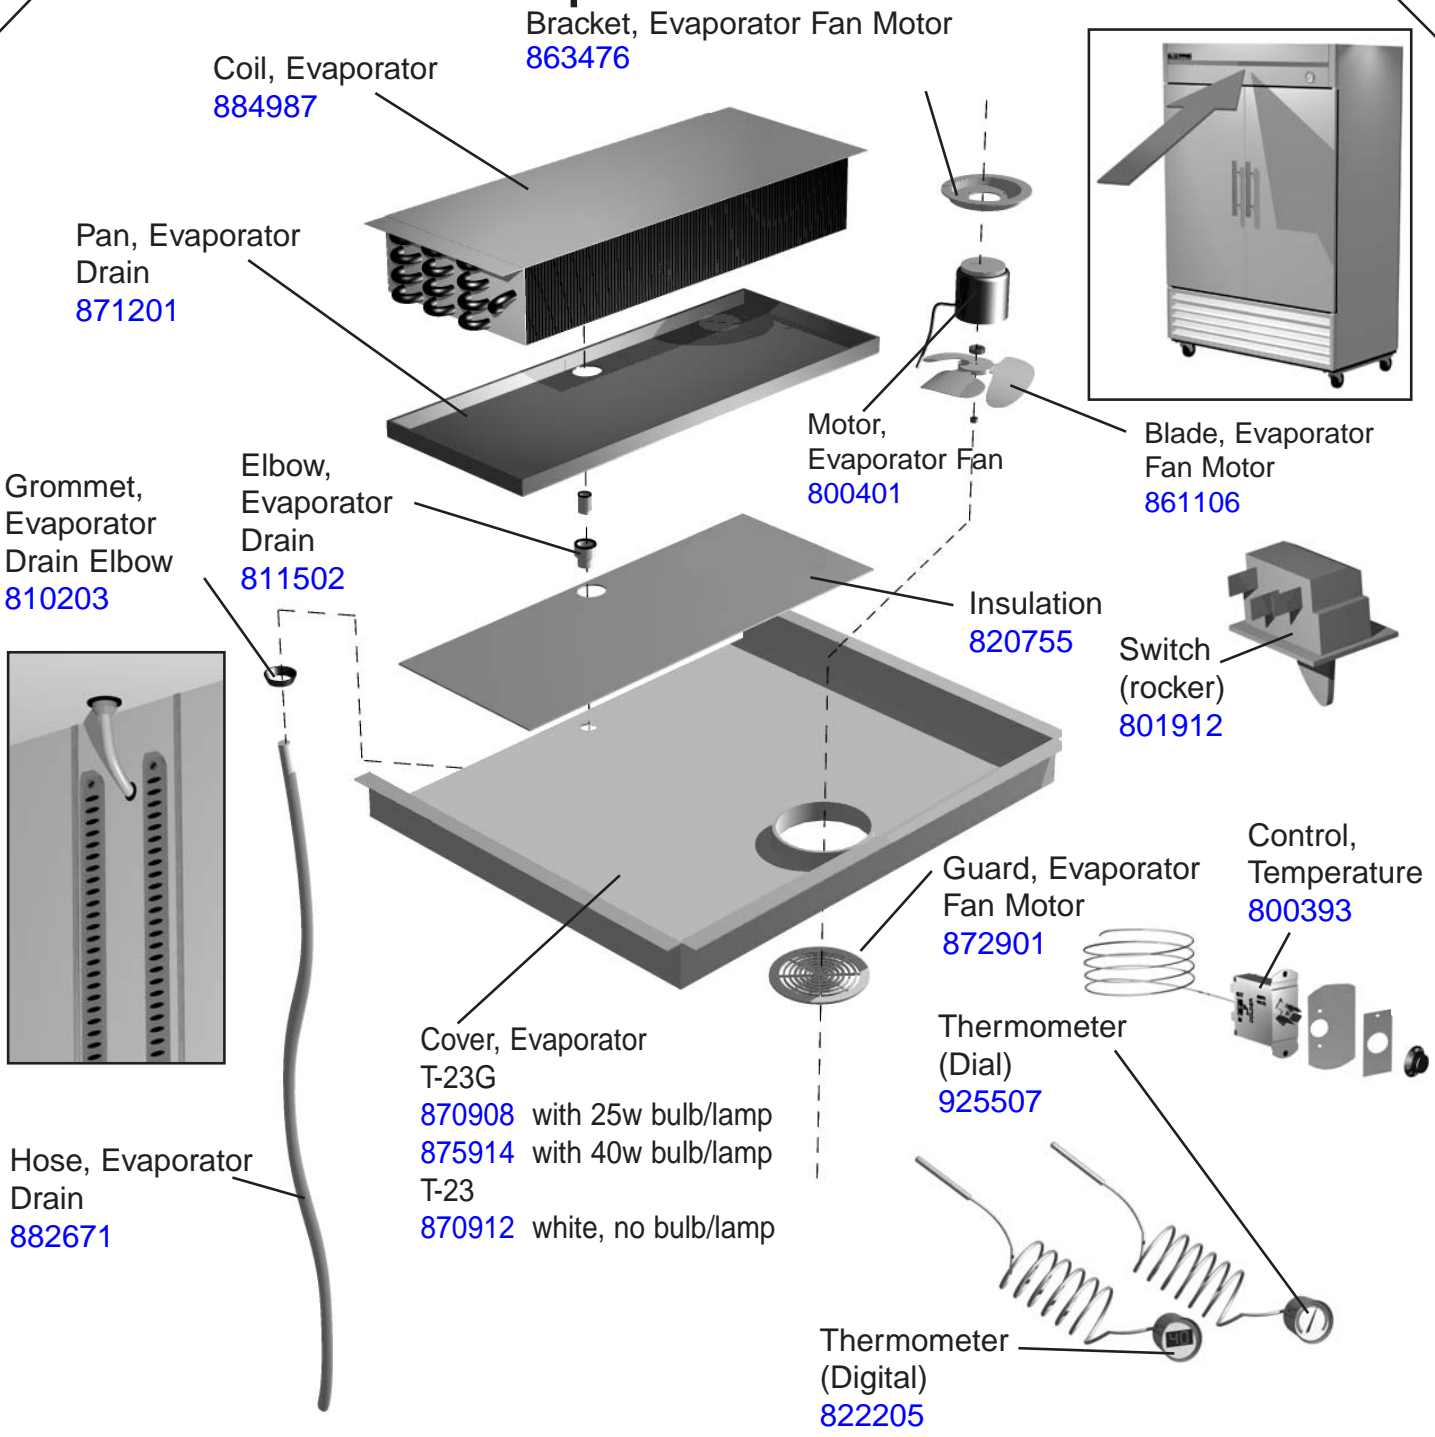

884835 - Left Hinged Door, Wide Gasket, after 1/04

Door with 15"
Standard Handle

876623 - Left Hinged 15" Handle

870704 - Right Hinged 15" Handle

Evaporator Parts

G.

Lighting Parts

Ballast