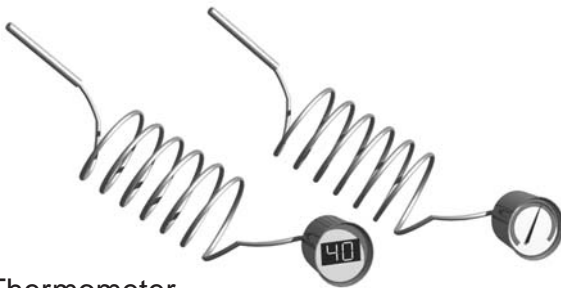

Rainshield

871501 Right Hinged Door

871577 Left Hinged Door

Nameplate

820344

Thermometer
(Digital)

822205

Thermometer
(Dial)