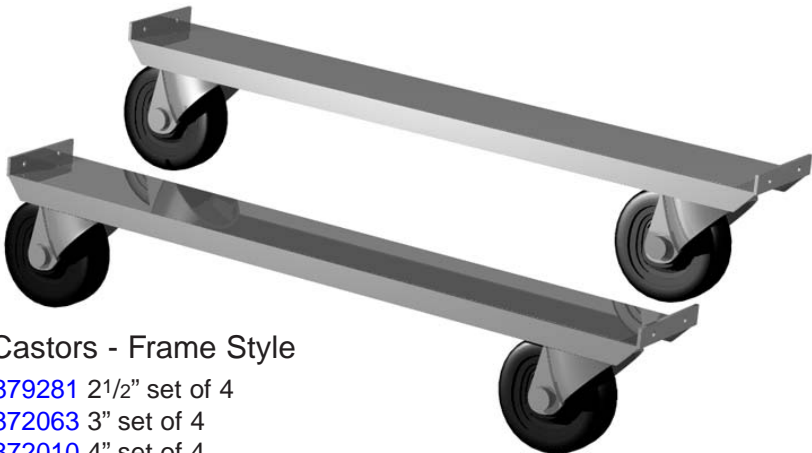

CALL TOLL-FREE:

800-424-TRUE (Direct to Parts Department)

or 800-325-6152 (U.S.A & Canada only)

OR CALL: 636-240-2400

FAX: 636-272-9471

Accessories

Cap Kit
Cabinet End
(For Refurbishing)

[923245](#) Left Cap Kit, Silver

[923246](#) Right Cap Kit, Silver

[872938](#) Full Cap Kit, Aluminum

Castors & Legs

Castors - Frame Style

- 879281 2 1/2" set of 4
- 872063 3" set of 4
- 872010 4" set of 4

Castors - Stem Style

- 830280 2 1/2" set of 4
- 830277 4" set of 4
- 830282 5" set of 4

Legs - Frame Style

- 872001 6" set of 4

Legs - Stem Style

- 872025 6" set of 4

Legs, Seismic - Stem Style

- 880348 6" set of 4

Compressors

Door Parts