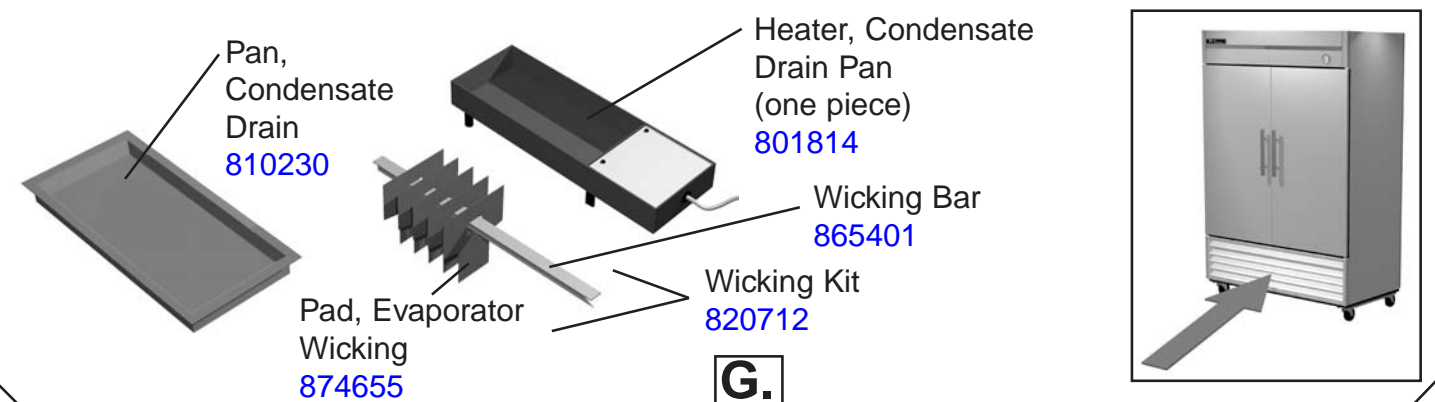

884835 - Left Hinged Door, Wide Gasket, after 1/04

Door with 15"
Standard Handle

876623 - Left Hinged 15" Handle

870704 - Right Hinged 15" Handle

Evaporator Parts

G.

Lighting Parts

Ballast