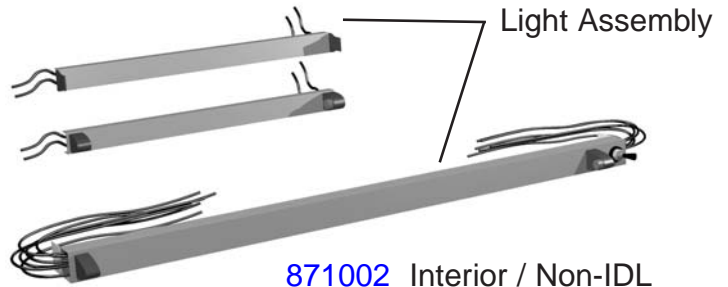

- 871002 Interior / Non-IDL
- 871035 Right Hinged, IDL, Black
- 920406 Right Hinged, IDL, Silver
- 871047 Left Hinged, IDL, Black

115V, 208V, 220V