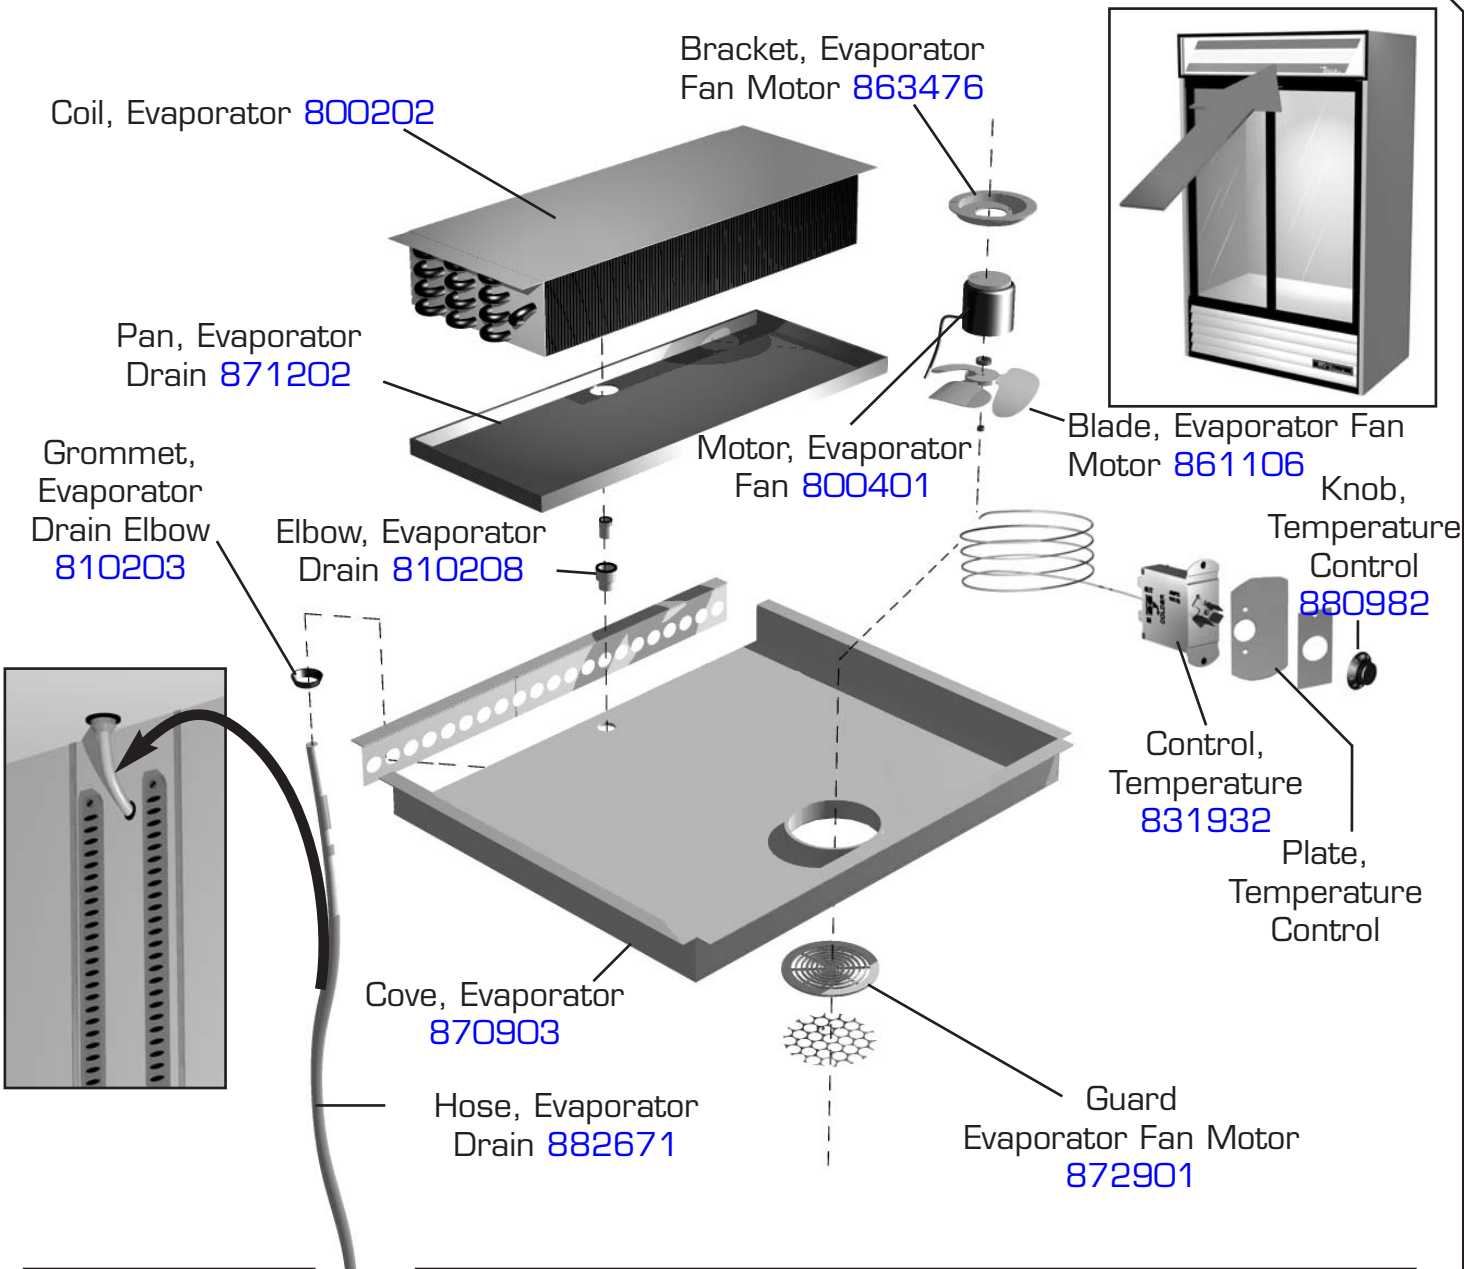

Lock - Slide Door (Barrel Style) [872806](#)

Lock - Slide Door
(Ratchet Style)
[872801](#)

Strip, Door
Removal Preventitive [879148](#)

Evaporator Parts

F.

Grill Parts

GDM, Slide Doors

Grill Assembly
879372 - Black

Grill End
810344

Kit, Grill
Mounting
801410

Screw, Grill
Mounting
871625

Clip, Grill
Mounting
831604

Lighting Parts

Switch, Light
(Push Button)
801901

Lamp
801101 or 801152 or 801155

Lighting Parts