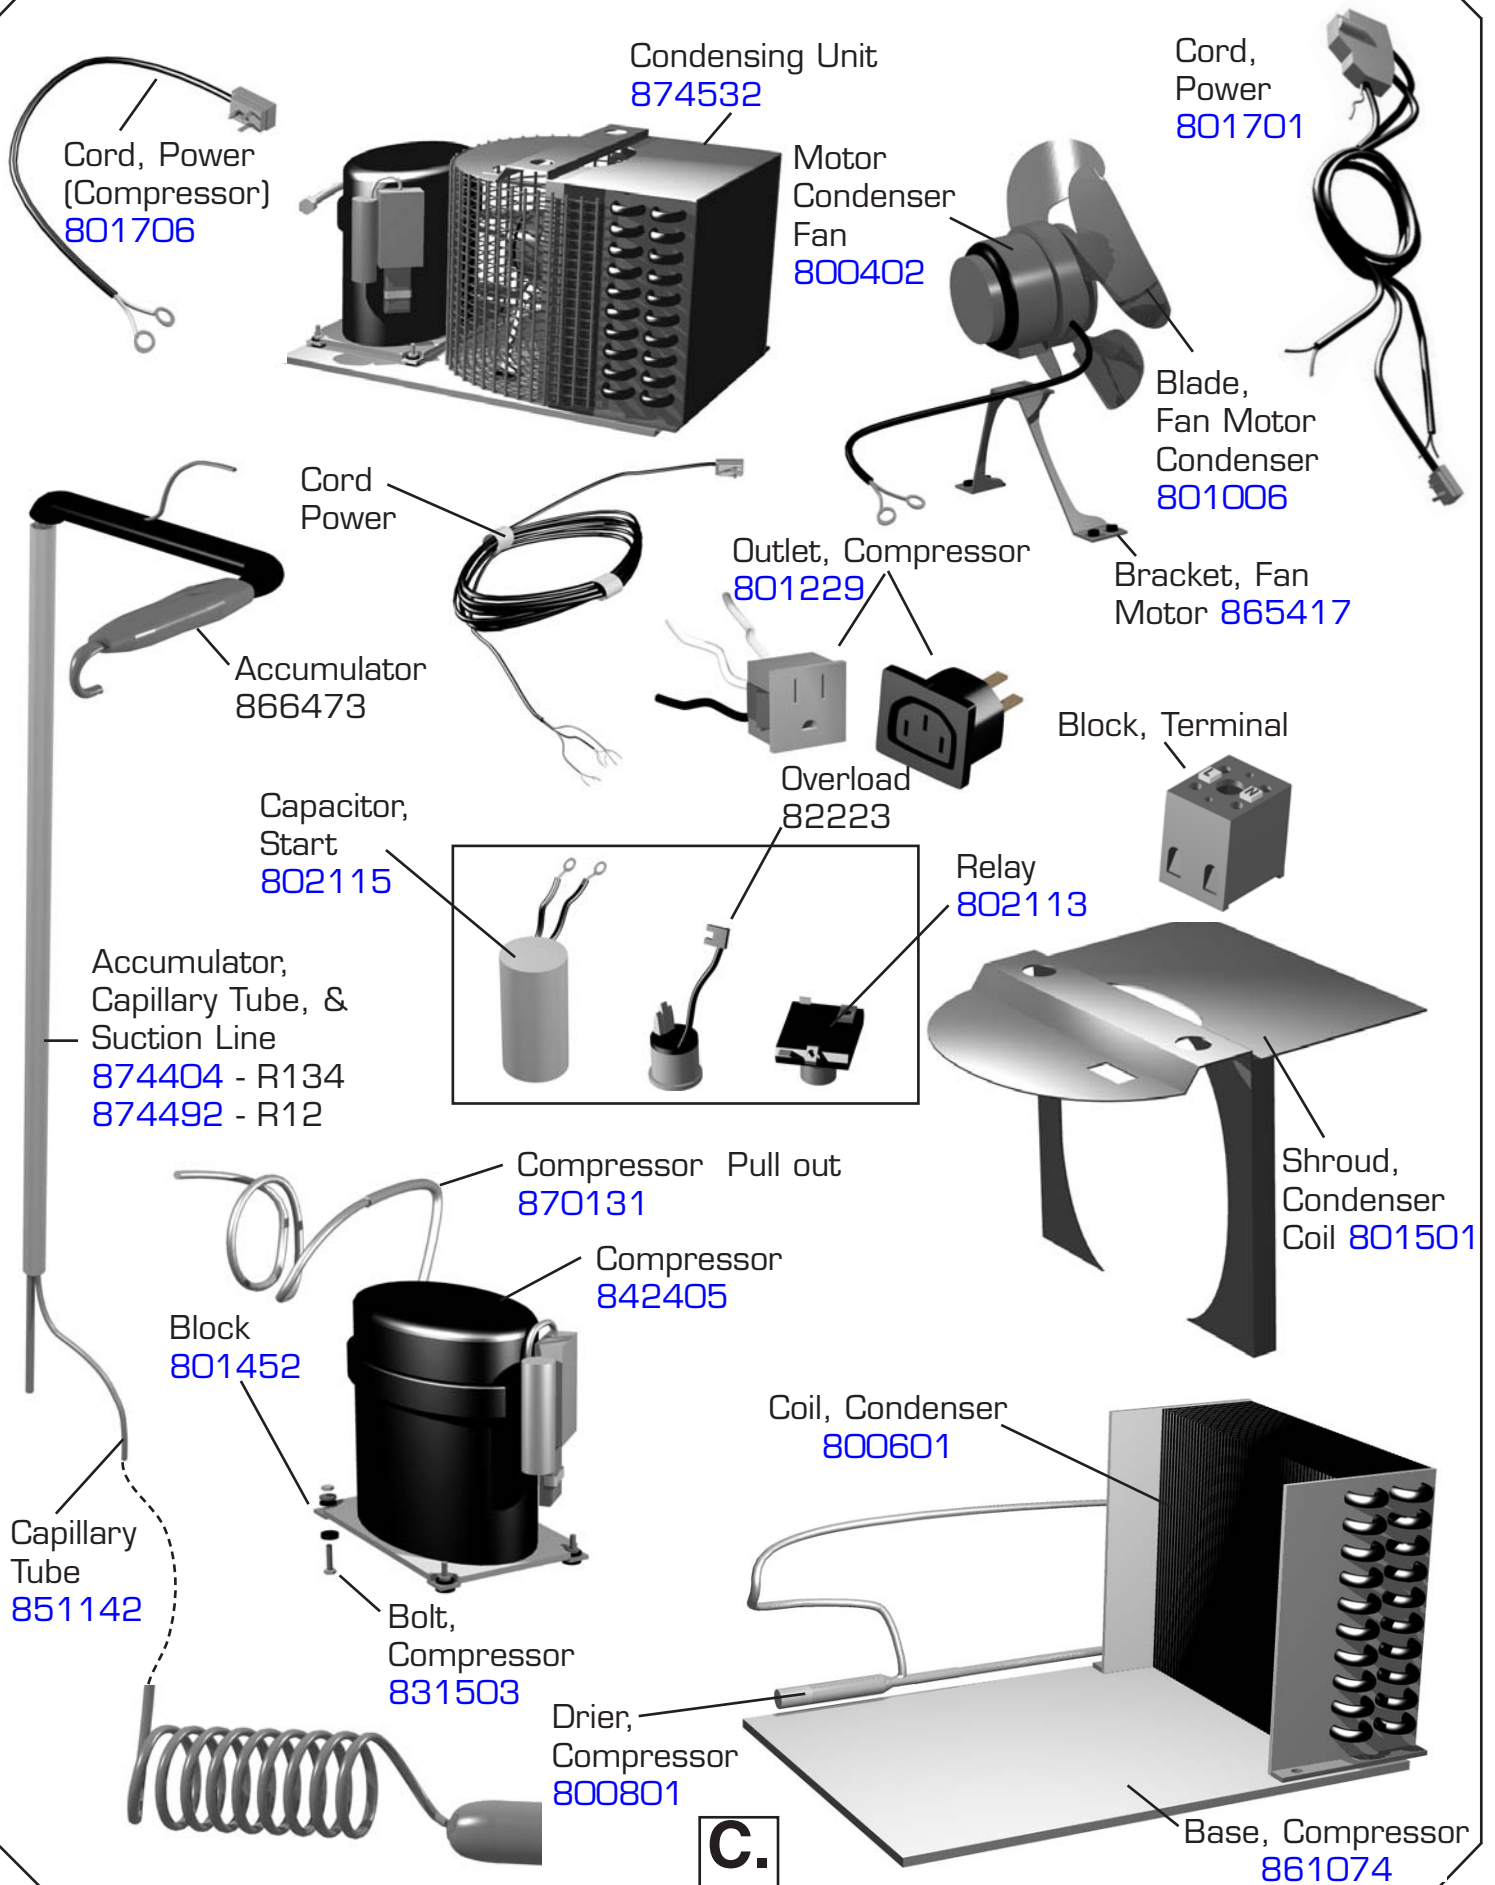

Compressors