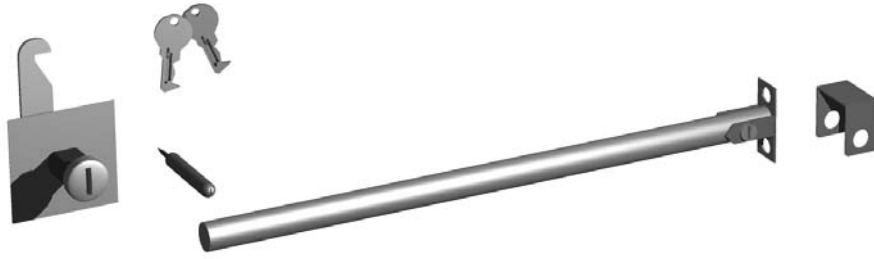

Legs
872025

Screw, Leveling
872050

Castors
830275 2 1/2"

Compressors

Door Parts

GDM Slide Door

D.

Door Locks

Lock - Slide Door (Barrel Style) [872806](#)

Lock - Slide Door
(Ratchet Style)
[872801](#)

Strip, Door
Removal Preventitive [879148](#)

Evaporator Parts

F.

Grill Parts

GDM, Slide Doors

Grill Assembly
879372 - Black