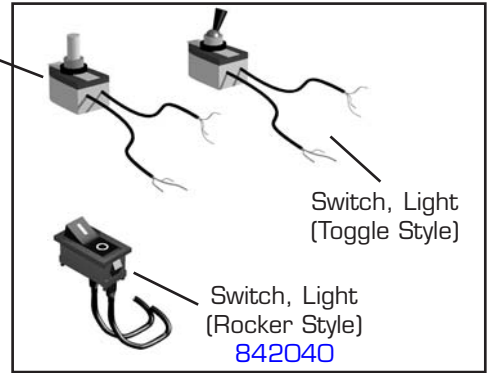

Lock - Slide Door (Barrel Style) [872806](#)

Lock - Slide Door
(Ratchet Style)
[872801](#)

Strip, Door
Removal Preventitive [879148](#)

Evaporator Parts

F.

Grill Parts

GDM, Slide Doors

Grill Assembly
879372 - Black

Grill End
810344

Kit, Grill
Mounting
801410

Screw, Grill
Mounting
871625

Clip, Grill
Mounting
831604

Lighting Parts

Switch, Light
(Push Button)
801901

Lamp
801101 or 801152 or 801155

Lighting Parts