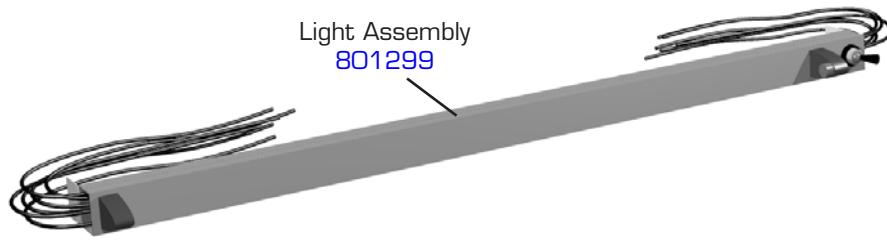

Grill End
810344

Kit, Grill
Mounting
801410

Screw, Grill
Mounting
871625

Clip, Grill
Mounting
831604

Lighting Parts

Switch, Light
(Push Button)
801901

Lamp
801101 or 801152 or 801155

Lighting Parts