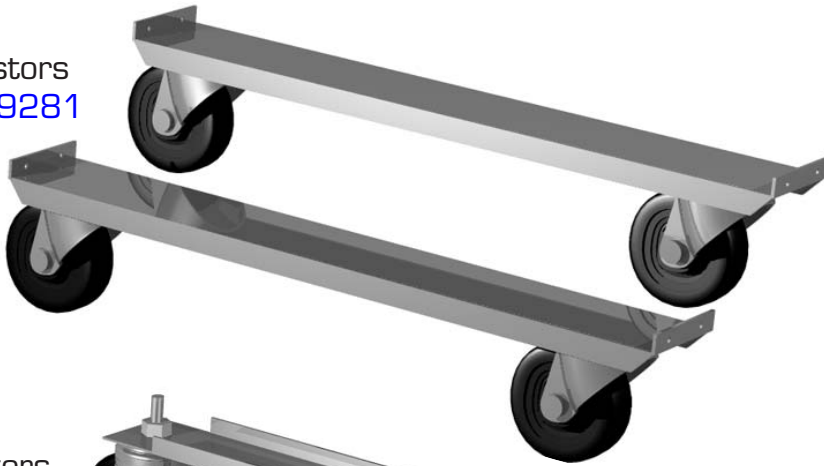

FAX: 636-272-9471

Key, Vandal
Panel
878818

Lock, Vandal
Panel
872836

A.

Castors, Legs & Levelers

Castors
879281

Castors

Castors

Legs
872025

Screw, Leveling
872050

Castors
830275 2 1/2"

Compressors

Door Parts

GDM Slide Door

D.

Door Locks