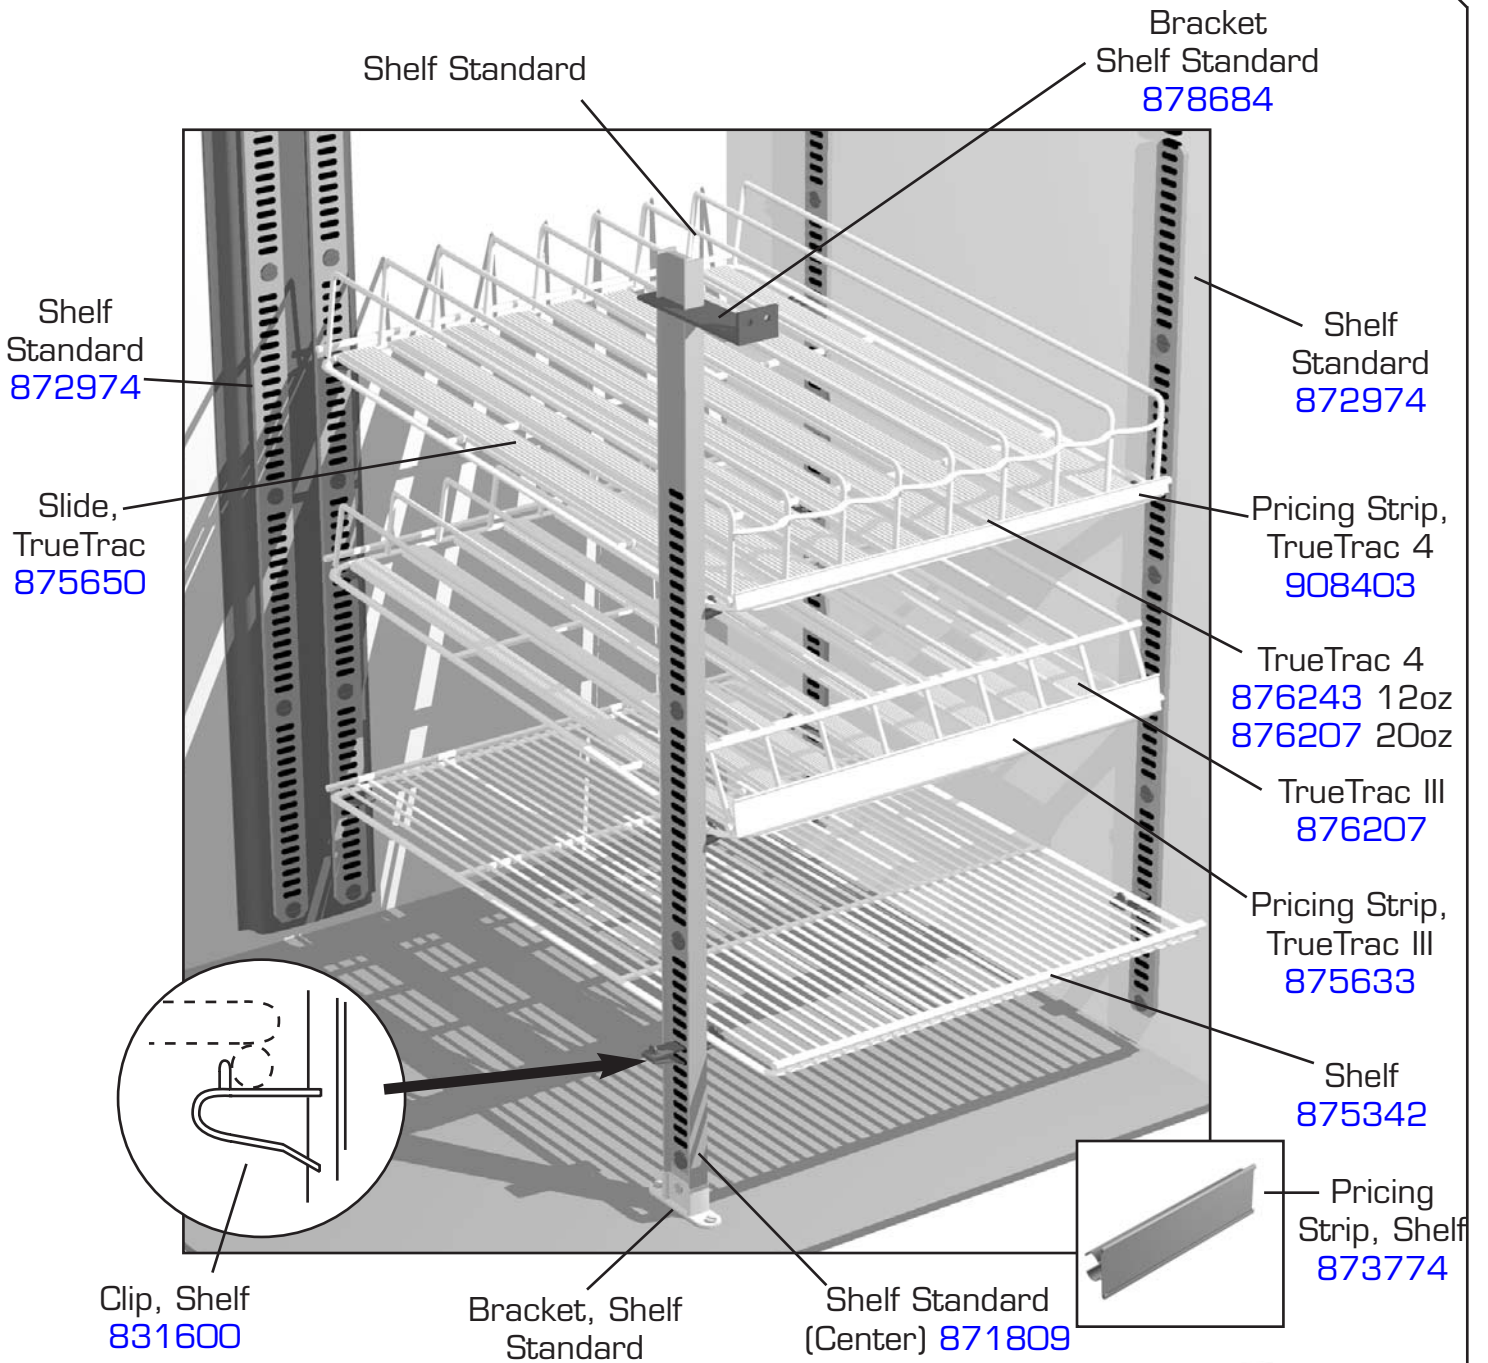

Grill End
810344

Kit, Grill
Mounting
801410

Screw, Grill
Mounting
871625

Clip, Grill
Mounting
831604

Lighting Parts

Switch, Light
(Push Button)
801901

Lamp
801101 or 801152 or 801155

Lighting Parts