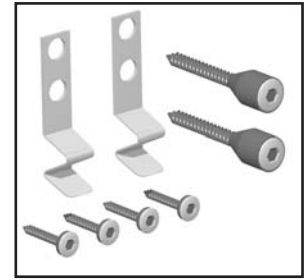

Legs
872025

Screw, Leveling
872050

Castors
830275 2 1/2"

Compressors

Door Parts

GDM Slide Door

D.

Door Locks

Lock - Slide Door (Barrel Style) [872806](#)

Lock - Slide Door
(Ratchet Style)
[872801](#)

Strip, Door
Removal Preventitive [879148](#)

Evaporator Parts

F.

Grill Parts

GDM, Slide Doors

Grill Assembly
879372 - Black

Grill End
810344

Kit, Grill
Mounting
801410

Screw, Grill
Mounting
871625

Clip, Grill
Mounting
831604

Lighting Parts

Switch, Light
(Push Button)
801901

Lamp
801101 or 801152 or 801155

Lighting Parts