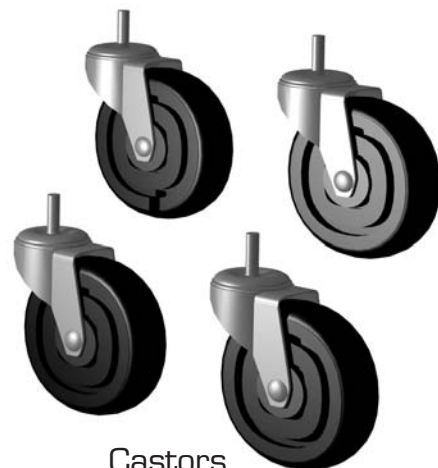

FAX: 636-272-9471

Key, Vandal
Panel
878818

Lock, Vandal
Panel
872836

A.

Castors, Legs & Levelers

Castors
879281

Castors

Castors

Legs
872025

Screw, Leveling
872050

Castors
830275 2 1/2"

Compressors

Door Parts

GDM Slide Door

D.

Door Locks