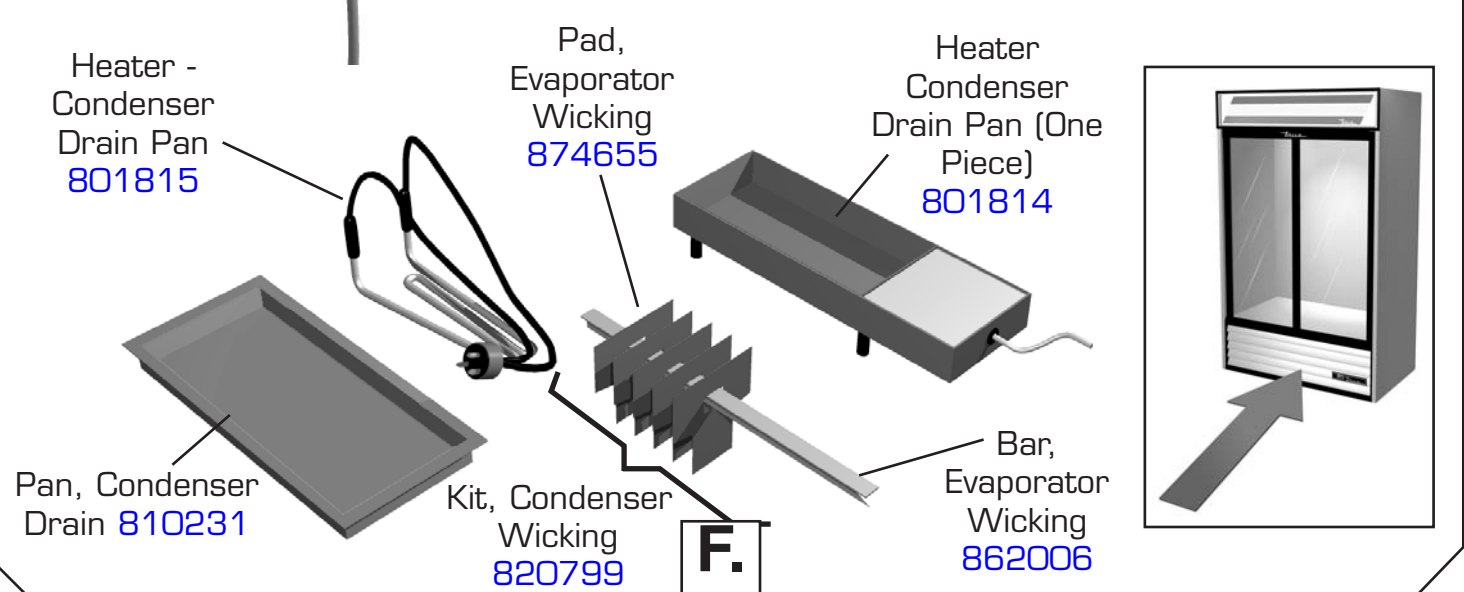

Lock - Slide Door (Barrel Style) [872806](#)

Lock - Slide Door
(Ratchet Style)
[872801](#)

Strip, Door
Removal Preventitive [879148](#)

Evaporator Parts

F.

Grill Parts

GDM, Slide Doors

Grill Assembly
879372 - Black

Grill End
810344

Kit, Grill
Mounting
801410

Screw, Grill
Mounting
871625

Clip, Grill
Mounting
831604

Lighting Parts

Switch, Light
(Push Button)
801901

Lamp
801101 or 801152 or 801155

Lighting Parts