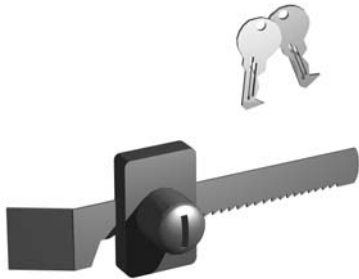

Legs
872025

Screw, Leveling
872050

Castors
830275 2 1/2"

Compressors

Door Parts

GDM Slide Door

D.

Door Locks

Lock - Slide Door (Barrel Style) [872806](#)

Lock - Slide Door
(Ratchet Style)
[872801](#)

Strip, Door
Removal Preventitive [879148](#)

Evaporator Parts

F.

Grill Parts

GDM, Slide Doors

Grill Assembly
879372 - Black