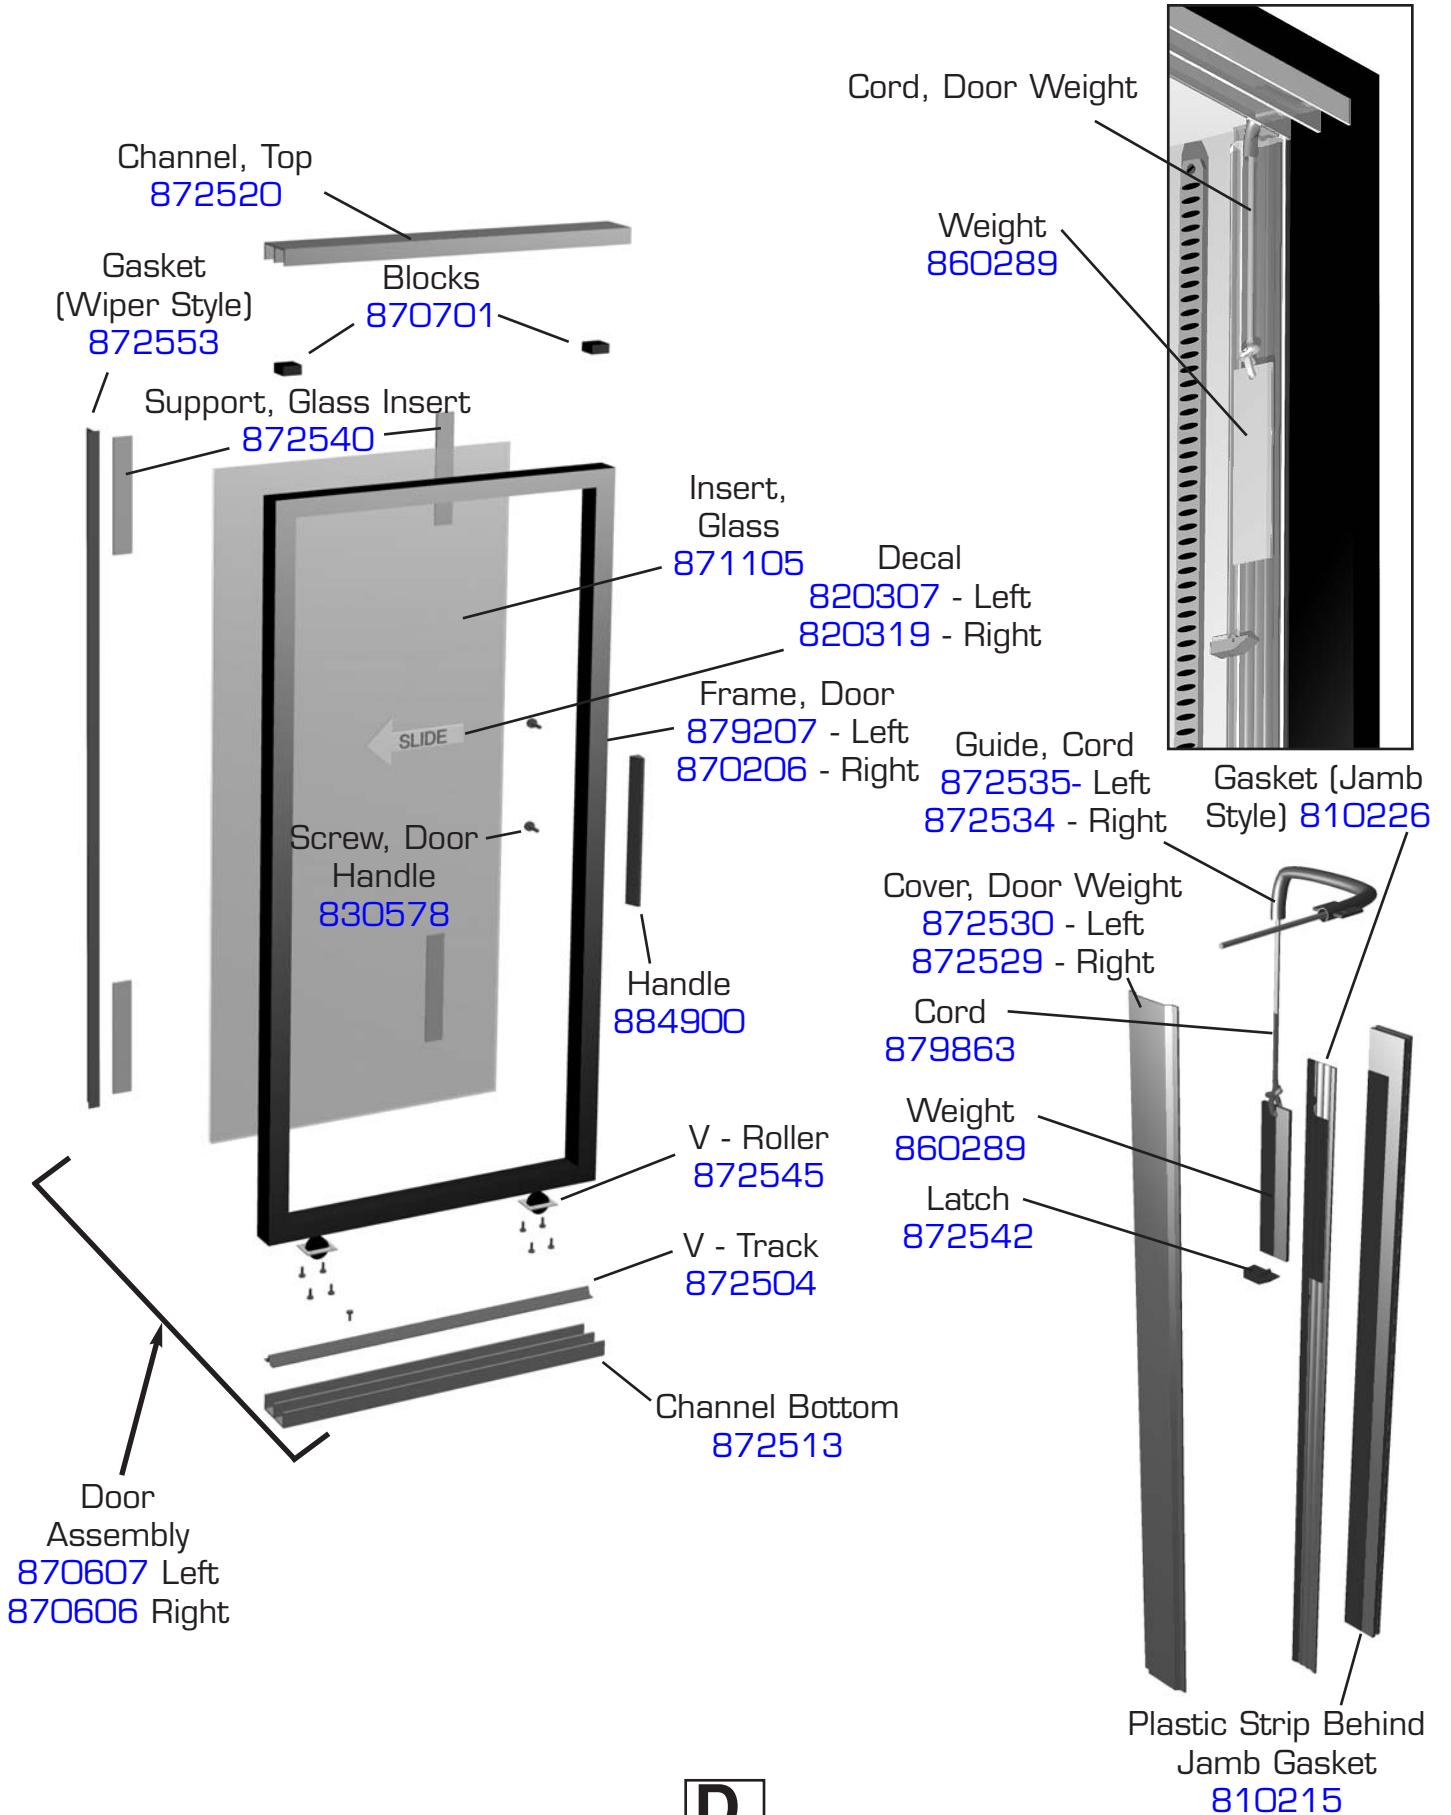

Legs
872025

Screw, Leveling
872050

Castors
830275 2 1/2"

Compressors

Door Parts

GDM Slide Door

D.

Door Locks

Lock - Slide Door (Barrel Style) [872806](#)

Lock - Slide Door
(Ratchet Style)
[872801](#)

Strip, Door
Removal Preventitive [879148](#)

Evaporator Parts

F.

Grill Parts

GDM, Slide Doors

Grill Assembly
879372 - Black