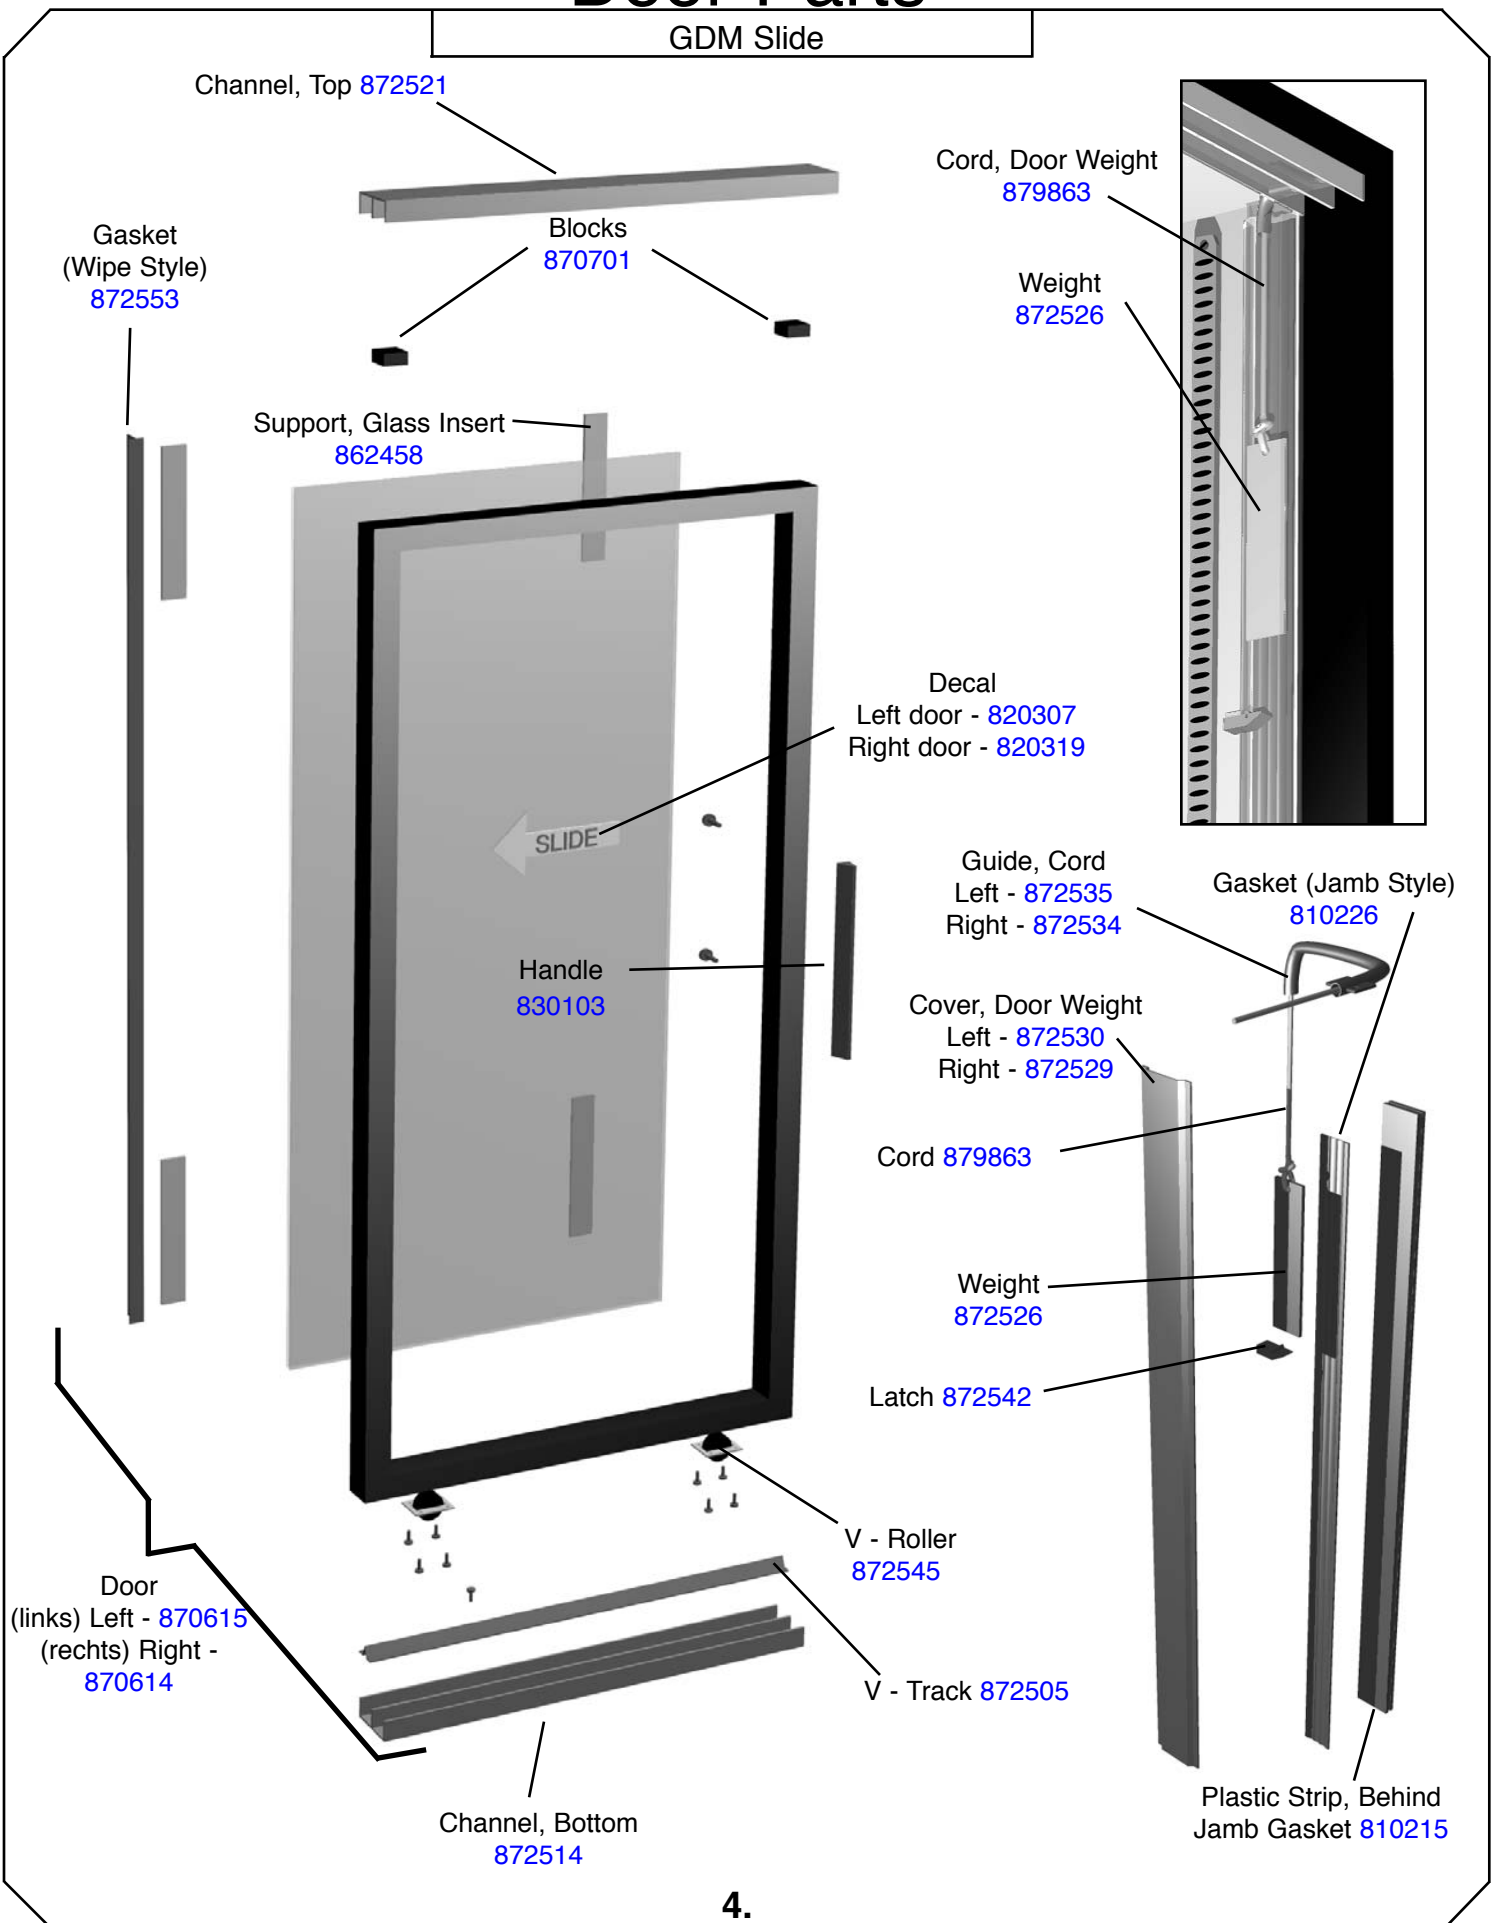

830275 Set of 4
(2 1/2" (6.35 cm) wheel)

Legs
(Framed "Optional" Style)
872001

Castors (stemmed)
830277 Set of 4 (4" (10.2 cm) wheel)

Legs Stemmed
872025 Set of 4

Screw, Leveling
872050 Set of 4

Compressors

Door Parts

GDM Slide

Door Locks

Lock - Slide Door (Barrel Style) 872806

Lock - Slide Door (Ratchet Style) 872801

Strip, Door Retainer 879148

Evaporator Parts

Grill Parts

Light Switch
(Toggle
Style)
801901

801224 Stationary
801223 Springloaded

Lamp Interior

801155 F032/865/XP/ECO

Lamp Sign

801156 F025/865/XP/ECO

Ballast
(Sign)/(Interior)
800559

Lampshield
801299