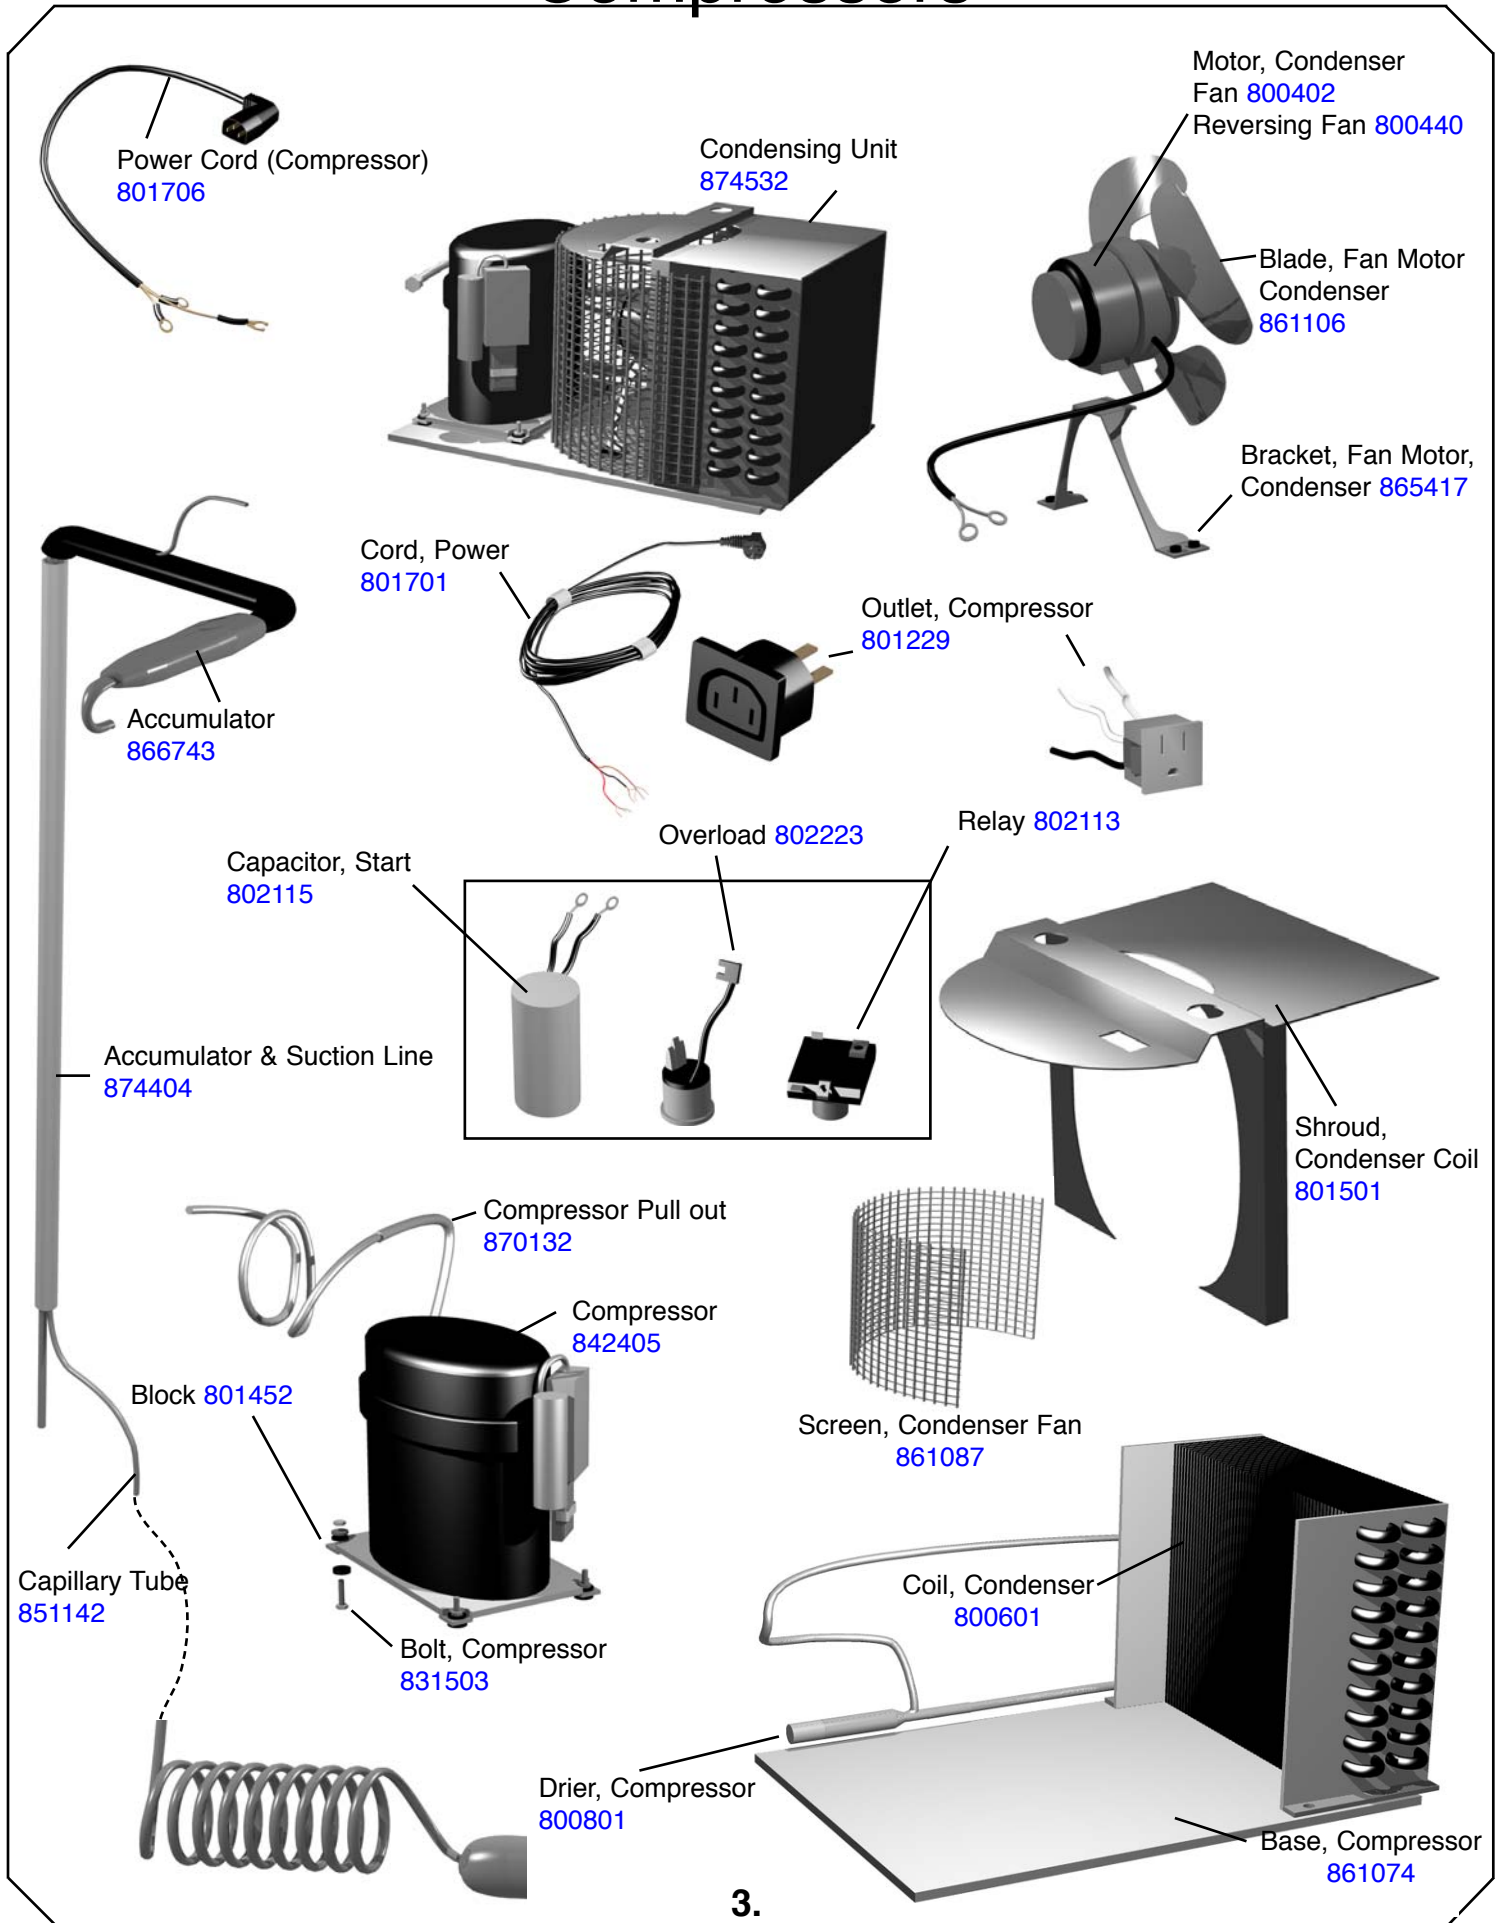

830275 Set of 4
(2 1/2" (6.35 cm) wheel)

Legs
(Framed "Optional" Style)
872001

Castors (stemmed)
830277 Set of 4 (4" (10.2 cm) wheel)

Legs Stemmed
872025 Set of 4

Screw, Leveling
872050 Set of 4

Compressors

Door Parts

GDM Slide

Door Locks

Lock - Slide Door (Barrel Style) 872806

Lock - Slide Door (Ratchet Style) 872801

Strip, Door Retainer 879148

Evaporator Parts

Grill Parts

Light Switch
(Toggle
Style)
801901

801224 Stationary
801223 Springloaded

Lamp Interior

801155 F032/865/XP/ECO

Lamp Sign

801156 F025/865/XP/ECO

Ballast
(Sign)/(Interior)
800559

Lampshield
801299