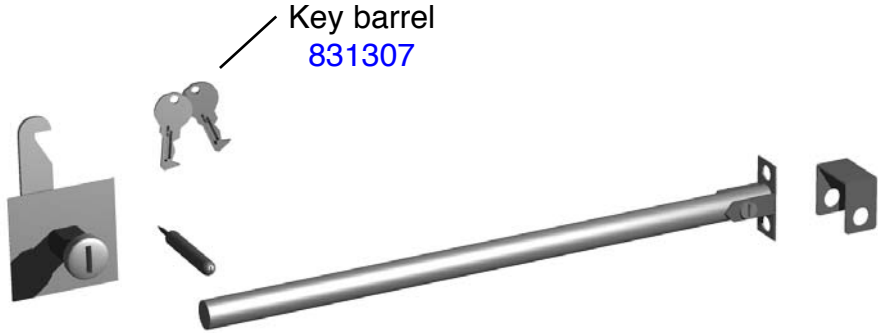

CALL TOLL-FREE:

800-424-TRUE (Direct to Parts Department)
or 800-325-6152 (U.S.A & Canada only)
OR CALL: 636-240-2400

FAX: 636-272-9471

Castors, Legs & Levelers

Castors
GDM (Framed "Optional" Style)
872010 - 4" (10.2 cm) castors
879281 2 1/2" (6.35 cm) castors

830275 Set of 4
(2 1/2" (6.35 cm) wheel)

Legs
(Framed "Optional" Style)
872001

Castors (stemmed)
830277 Set of 4 (4" (10.2 cm) wheel)

Legs Stemmed
872025 Set of 4

Screw, Leveling
872050 Set of 4

Compressors

Door Parts

GDM Slide

Door Locks

Lock - Slide Door (Barrel Style) 872806

Lock - Slide Door (Ratchet Style) 872801

Strip, Door Retainer 879148

Evaporator Parts

Grill Parts