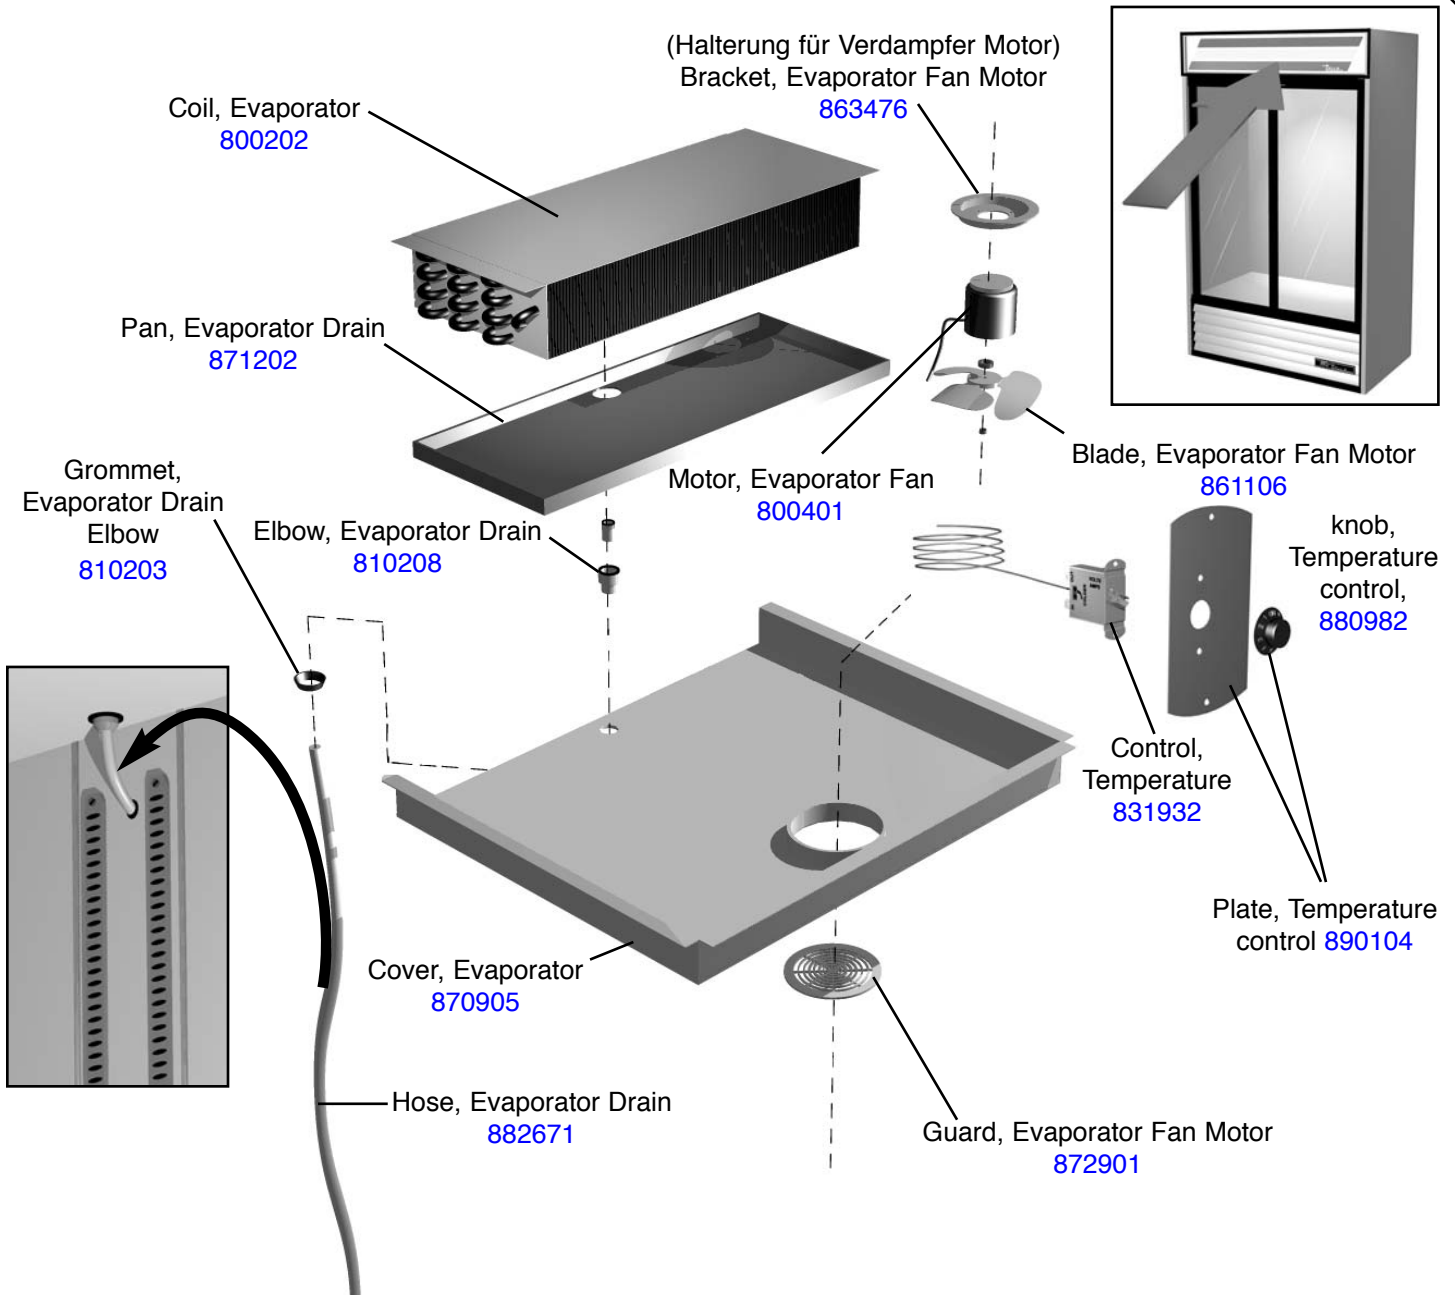

Door Parts

GDM Slide

Door Locks

Lock - Slide Door (Barrel Style) 872806

Lock - Slide Door (Ratchet Style) 872801

Strip, Door Retainer 879148

Evaporator Parts

Grill Parts

Light Switch
(Toggle
Style)
801901

801224 Stationary
801223 Springloaded

Lamp Interior

801155 F032/865/XP/ECO

Lamp Sign

801156 F025/865/XP/ECO

Ballast
(Sign)/(Interior)
800559

Lampshield
801299