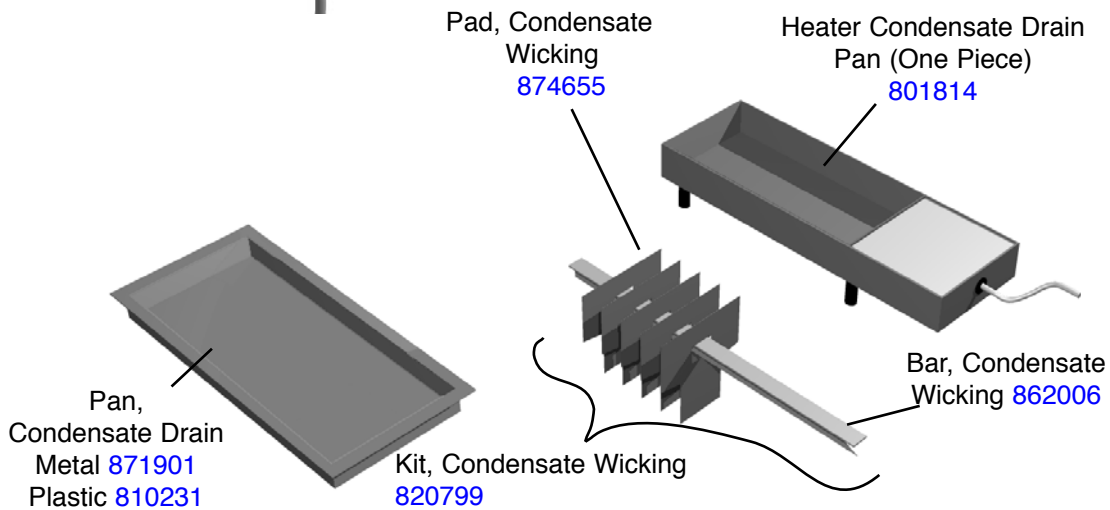

Door Parts

GDM Slide

Door Locks

Lock - Slide Door (Barrel Style) 872806

Lock - Slide Door (Ratchet Style) 872801

Strip, Door Retainer 879148

Evaporator Parts

Grill Parts