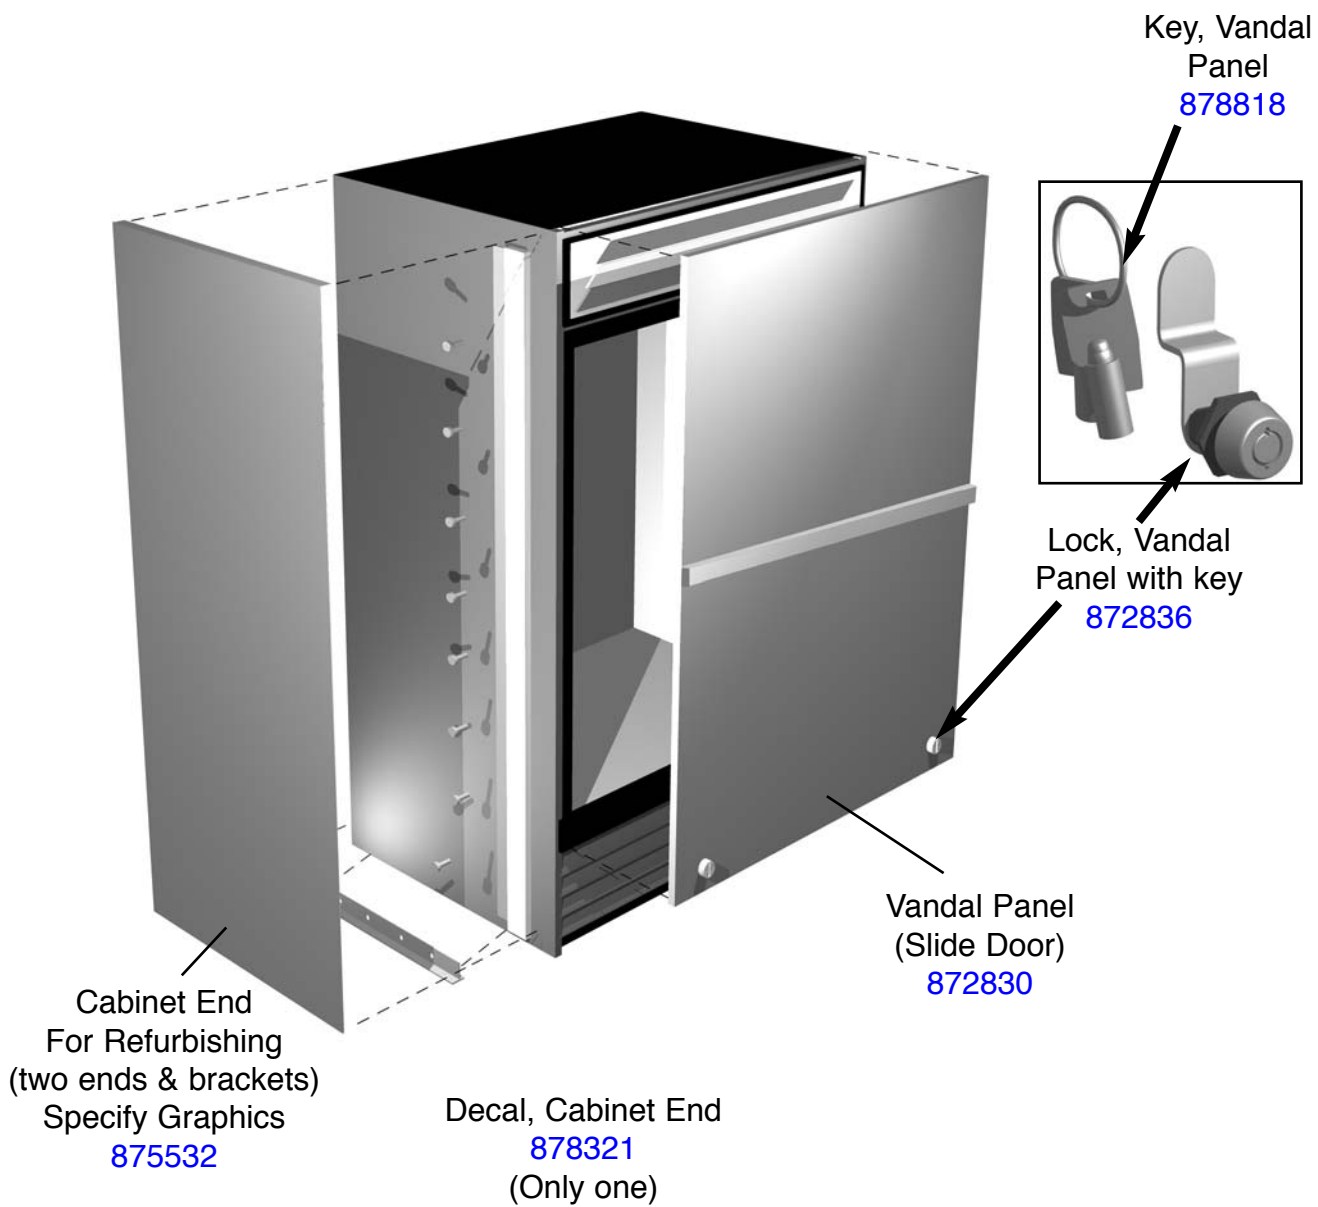

GDM-37

True[®] GDM-37 115V Parts Manual

TO PLACE AN ORDER OR OBTAIN INFORMATION:

WEB SITE:

www.truemfg.com

SEND INQUIRIES TO:

TRUE MANUFACTURING COMPANY, INC. ATTN: PARTS DEPARTMENT
2001 East Terra Lane • P.O. Box 970 • O'Fallon, Missouri 63366 • U.S.A

CALL TOLL-FREE:

800-424-TRUE (Direct to Parts Department)
or 800-325-6152 (U.S.A & Canada only)
OR CALL: 636-240-2400

FAX: 636-272-9471

Castors, Legs & Levelers

Castors
GDM (Framed "Optional" Style)
872010 - 4" (10.2 cm) castors
879281 2 1/2" (6.35 cm) castors

830275 Set of 4
(2 1/2" (6.35 cm) wheel)

Legs
(Framed "Optional" Style)
872001

Castors (stemmed)
830277 Set of 4 (4" (10.2 cm) wheel)

Legs Stemmed
872025 Set of 4

Screw, Leveling
872050 Set of 4

Compressors