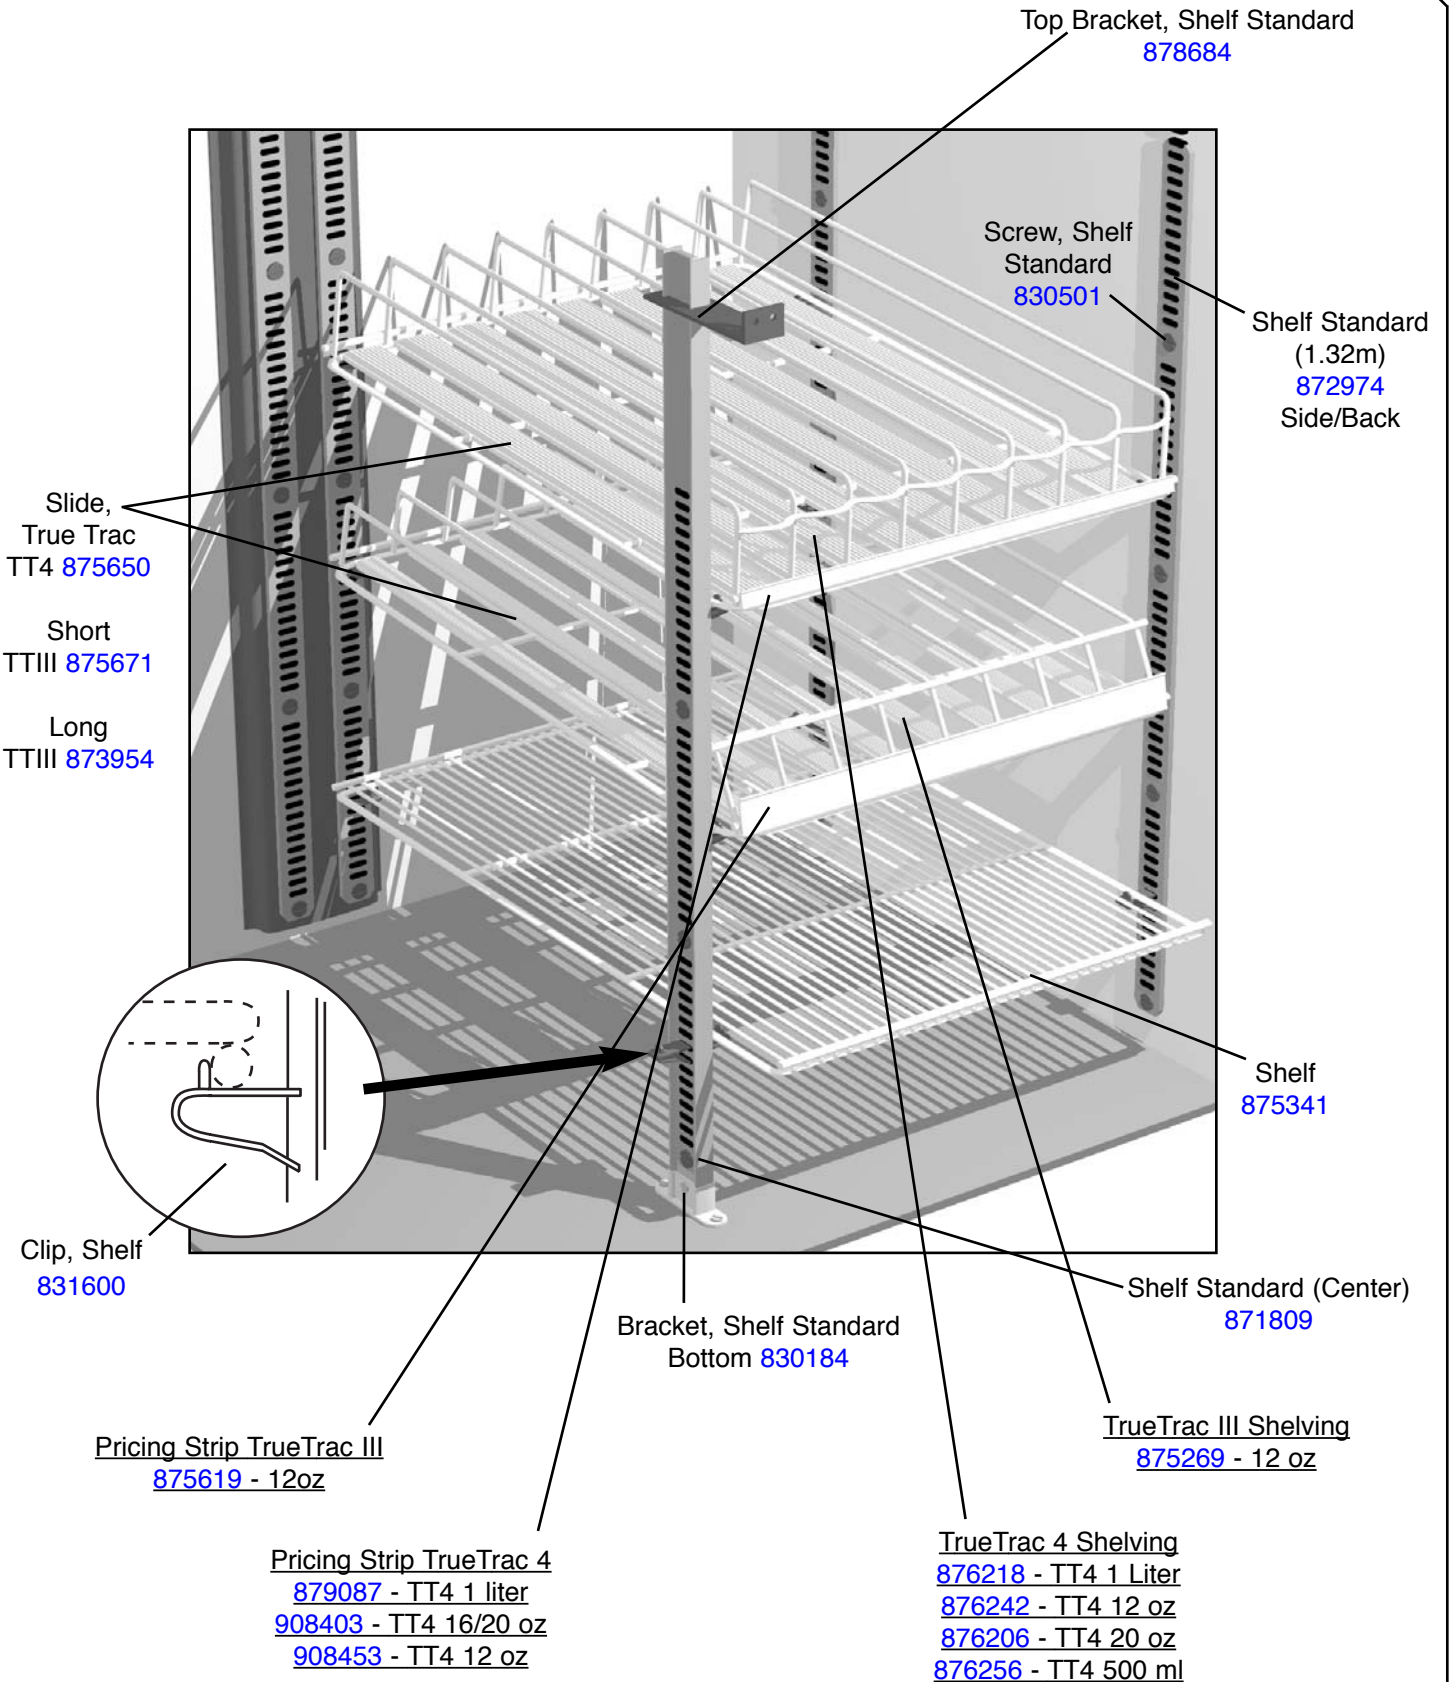

Shelf Parts