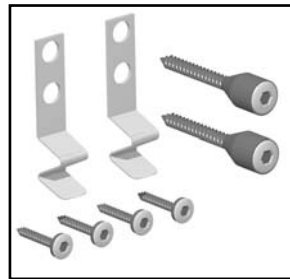

CALL TOLL-FREE:

800-424-TRUE (Direct to Parts Department)
or 800-325-6152 (U.S.A & Canada only)
OR CALL: 636-240-2400

FAX: 636-272-9471

Castors, Legs & Levelers

Castors
GDM (Framed "Optional" Style)
872010 - 4" (10.2 cm) castors
879281 2 1/2" (6.35 cm) castors

830275 Set of 4
(2 1/2" (6.35 cm) wheel)

Legs
(Framed "Optional" Style)
872001

Castors (stemmed)
830277 Set of 4 (4" (10.2 cm) wheel)

Legs Stemmed
872025 Set of 4

Screw, Leveling
872050 Set of 4

Compressors

Door Parts

GDM Slide

Door Locks

Lock - Slide Door (Barrel Style) 872806

Lock - Slide Door (Ratchet Style) 872801

Strip, Door Retainer 879148

Evaporator Parts

Grill Parts

Grill Assembly
Black 879370

Grill End
810344

Kit, Grill Mounting 801410

Screw, Grill Mounting
830568

Clip, Grill Mounting
831604

Lighting Parts

(Lampenhalters) Lampholders

Light Switch
(Rocker
Style)
842250