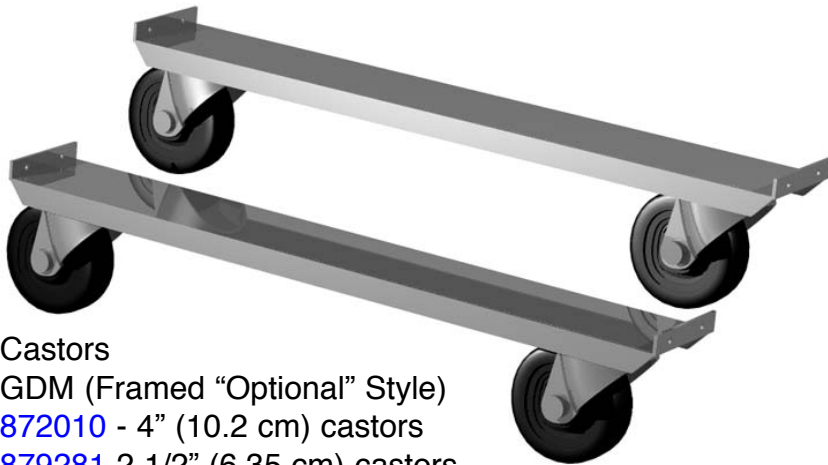

CALL TOLL-FREE:

800-424-TRUE (Direct to Parts Department)
or 800-325-6152 (U.S.A & Canada only)
OR CALL: 636-240-2400

FAX: 636-272-9471

Castors, Legs & Levelers

Castors
GDM (Framed "Optional" Style)
872010 - 4" (10.2 cm) castors
879281 2 1/2" (6.35 cm) castors

830275 Set of 4
(2 1/2" (6.35 cm) wheel)

Legs
(Framed "Optional" Style)
872001

Castors (stemmed)
830277 Set of 4 (4" (10.2 cm) wheel)

Legs Stemmed
872025 Set of 4

Screw, Leveling
872050 Set of 4

Compressors