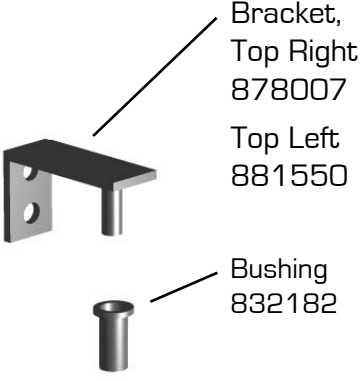

Bolt, Compressor
831503

Drier,
Compressor
800801

Coil, Condenser
800624

Base, Compressor
867983

Door Parts

Door Parts

Kit, Door Hinge,
Top Right
870823
Top Left
881551

Spring
(Includes Two
Bushings)
875591