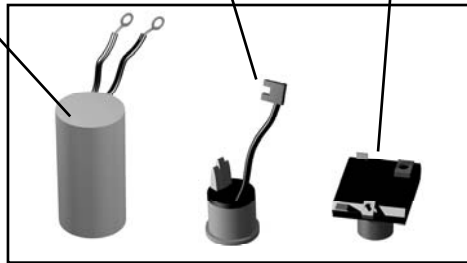

Capacitor, Start
801236

Overload
800192

Relay
802211