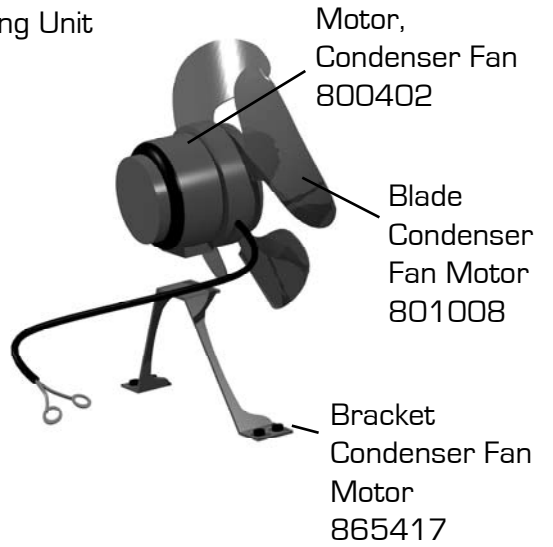

Compressors