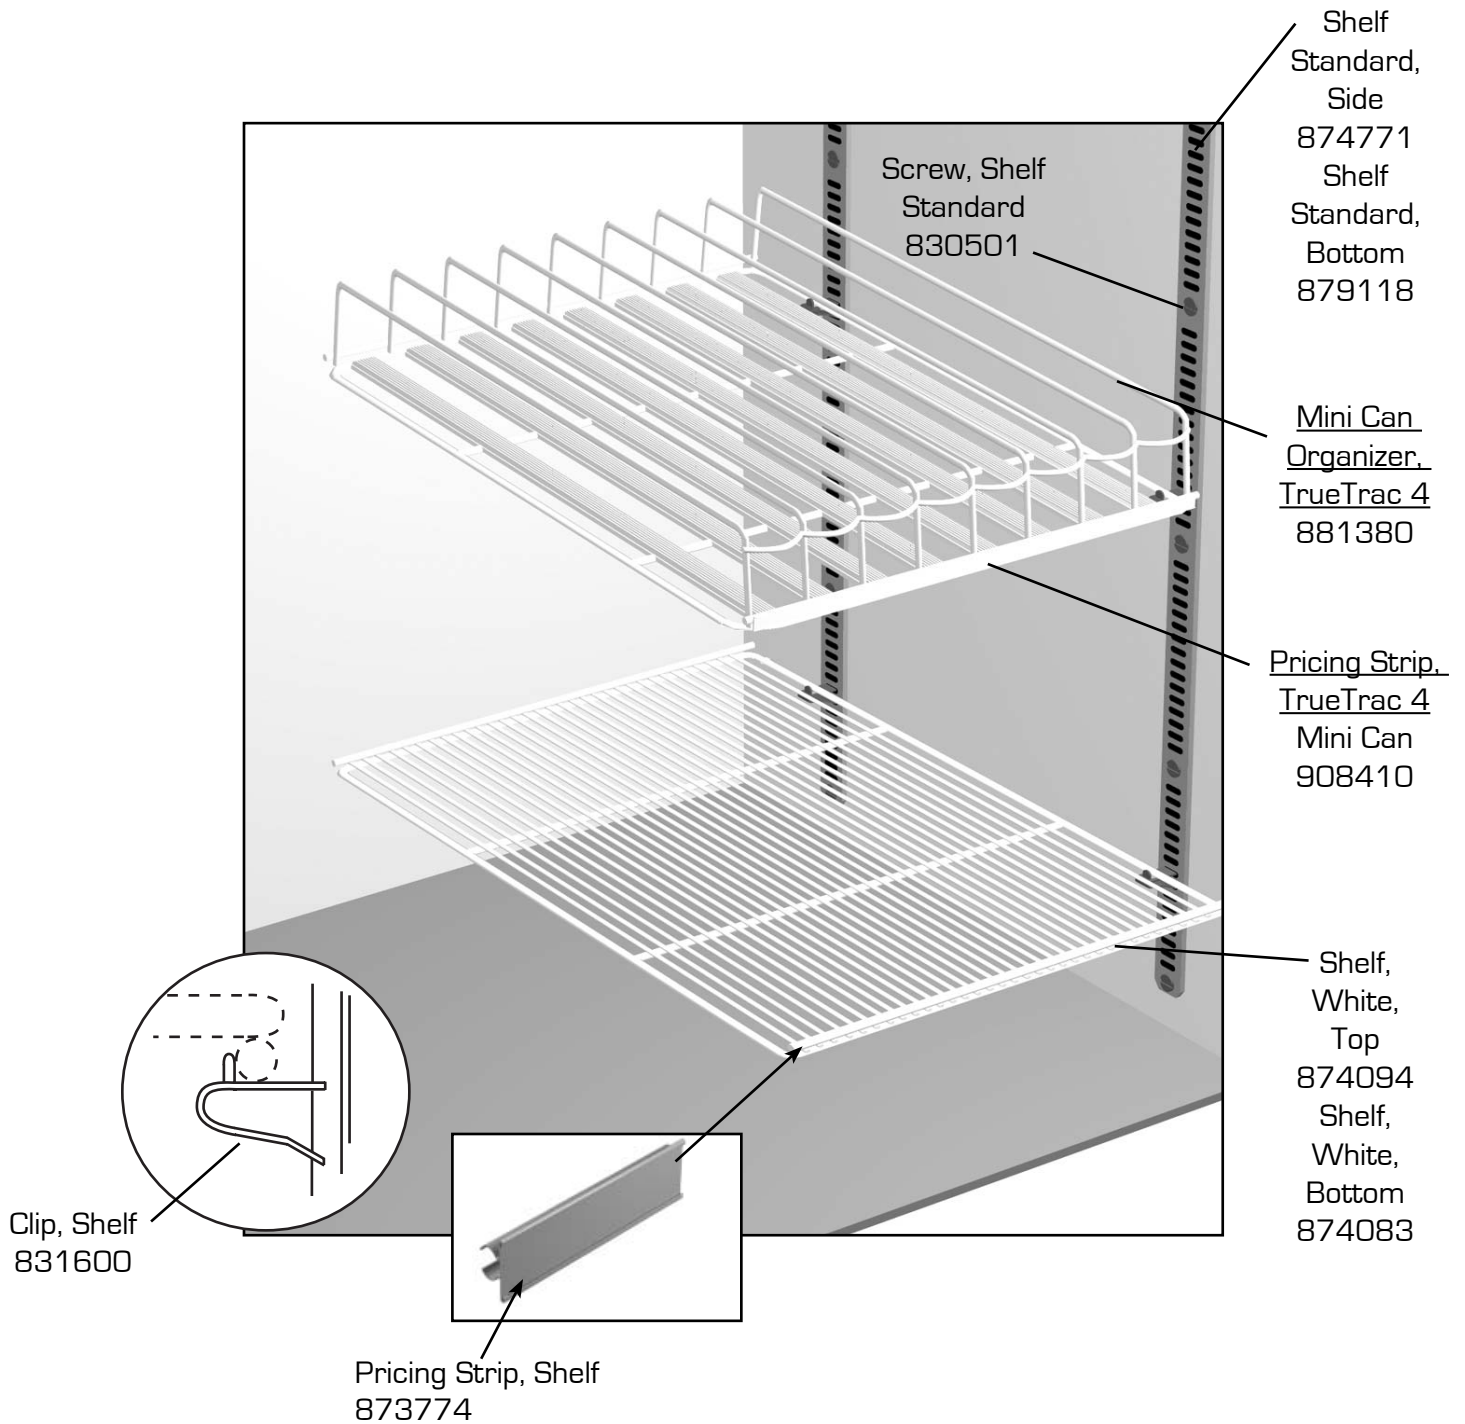

Lighting Parts

Lampholder
801264

Lampholder,
Sign
801298
LR-88

Switch,
Light
(Rocker Style)
842250

Lamp,
Sign
801159
F013/865/XP/ECO T-8 24K

Ballast
800563
QT1X32/120/IS-SCA

Ballast,
Sign
800508
LC-14-20C

Lampshield with End Caps
(End Caps included)
801262

Lampshield,
End Caps
801260

Shelf Parts

Sign Parts