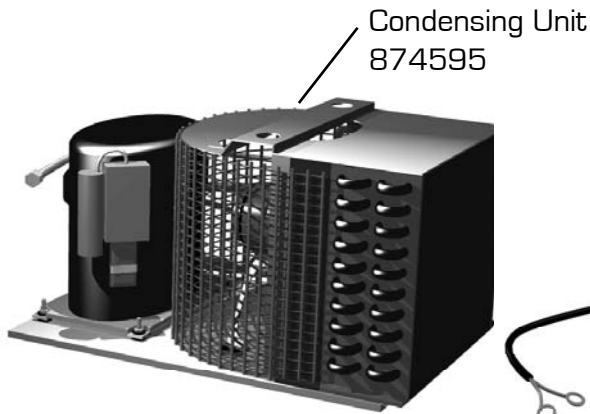

Compressors