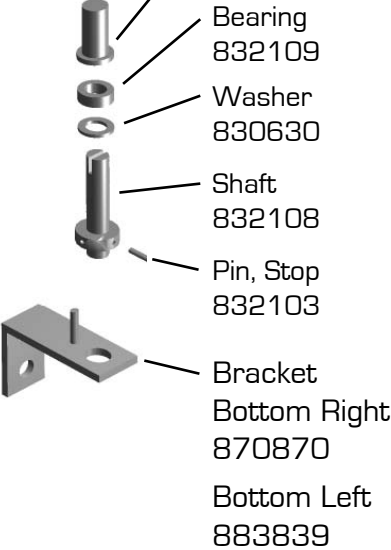

Bolt, Compressor
831503

Drier,
Compressor
800801

Coil, Condenser
800624

Base, Compressor
867983

Door Parts

Door Parts

Kit, Door Hinge,
Top Right
870823
Top Left
881551

Spring
(Includes Two
Bushings)
875591

Kit, Door Hinge
Bottom Right
870874
Bottom Left
885021

Evaporator Parts

Pan, Condensate, Drain 810582 - Plastic

Grill Parts

Grill
Assembly, Rear
880211

Screw, Grill
Mounting
830504

Bracket, Grill
Mounting
862144

Lighting Parts

Lampholder
801264

Lampholder,
Sign
801298
LR-88

Switch,
Light
(Rocker Style)
842250

Lamp,
Sign
801159
F013/865/XP/ECO T-8 24K

Ballast
800563
QT1X32/120/IS-SCA

Ballast,
Sign
800508
LC-14-20C

Lampshield with End Caps
(End Caps included)
801262