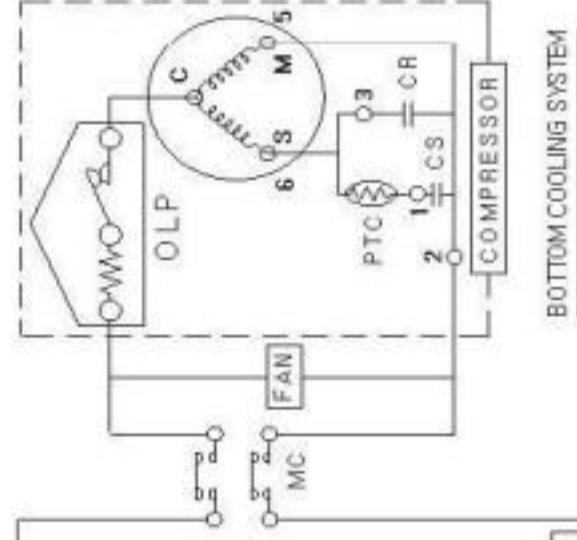

6. Product Circuitry (TIDC-91)

MODEL	TIDC-91G / TIDC-91W	
PRODUCT DIMENSION	INCH (DxWxH)	MM (DxWxH)
	26.10x91.34x51.46	663x2320x1307
ELECTRICAL RATING	VOLTS (V)	FREQUENCY (Hz)
	110-120	60
COMPRESSOR (TOP COOLING SYSTEM)	MODEL	PTC
	CAE2420Z	3ARR12KP*483
	315?? 160V	MST16AHN
COMPRESSOR (BOTTOM COOLING)	MODEL	PTC
	SK1A1C-L2W	220 - 3PIN
	125uF, 125V	RC
FAN MOTOR	MODEL	QUANTITY
	IS-420W92-1(1000R)	12uF, 250V
SMPS	MODEL	INPUT / OUTPUT
	LPV-35-24	90-26VAC / 24VDC
LED	QUANTITY : 2EA	24V / 0.53A
REFRIGERANT	TOP COOLING SYSTEM	R-404A
	BOTTOM COOLING SYSTEM	R-134a
		8.47oz (240g)
		6.00oz (170g)

5. Product Circuitry (TIDC-70)

MODEL	TIDC-70G / TIDC-70W	
PRODUCT DIMENSION	INCH (DxWxH)	MM (DxWxH)
	26.10x70.39x51.46	663x1780x1307
ELECTRICAL RATING	VOLTS (V)	CURRENT (A)
	110 - 120	8.5
COMPRESSOR (TWO COMPRESSOR COOLING SYSTEM)	FREQUENCY (Hz)	60
	MODEL	QUANTITY
	SK1A1C-L2W	2
FAN MOTOR	OLP	RC
	41M7951FBZZ-53	SC
	MODEL	QUANTITY
	IS-4230W93-1(10039)	2
SMPS	INPUT / OUTPUT	RATED CURRENT(A)
	LPV-20-24	0.84
	MODEL	
LED	24V / 0.87A	
REFRIGERANT	TOP COOLING SYSTEM	R-134a
	BOTTOM COOLING SYSTEM	R-134a

4. Product Circuitry (TIDC-47)

MODEL	TIDC-47G / TIDC-47W	
PRODUCT DIMENSION	INCH (DxWxH)	MM (DxWxH)
	26.10x46.93x51.46	663x1192x1307
ELECTRICAL RATING	VOLTS (V)	CURRENT (A)
	110-120	6.5
COMPRESSOR	MODEL	PTC
	CAE2420Z	MST16A/H
	SC	
	315 μ F, 160V	
FAN MOTOR	MODEL	VOLTS (V)
	IS-44300W6G-1(1000R)	115
SMPS	MODEL	INPUT / OUTPUT
	LPV-20-24	90-264VAC / 24VDC
LED		RATED CURRENT(A)
	24V / 0.53A	0.84
REFRIGERANT	R-404A	220g

3. Product Circuitry (TIDC-26)

MODEL	TIDC-26G / TIDC-26W	
PRODUCT DIMENSION	INCH (DxWxH)	MM (DxWxH)
	26.10x25.98x51.46	663x660x1307
ELECTRICAL RATING	VOLTS (V)	FREQUENCY(Hz)
	110-120	60
COMPRESSOR	MODEL	PTC
	SK1A1C-L2W	220 - 3PIN
	SC	RC
	125uF, 125V	12uF, 250V
FAN MOTOR	MODEL	VOLTS (V)
	IS-44200WSG-1(1000R)	115
SMPS	MODEL	INPUT / OUTPUT
	LPV-20-24	90~264VAC / 24VDC
LED	24V / 0.23A	RATED CURRENT(A)
		0.84
REFRIGERANT	R-134a	5.82 oz
		165g