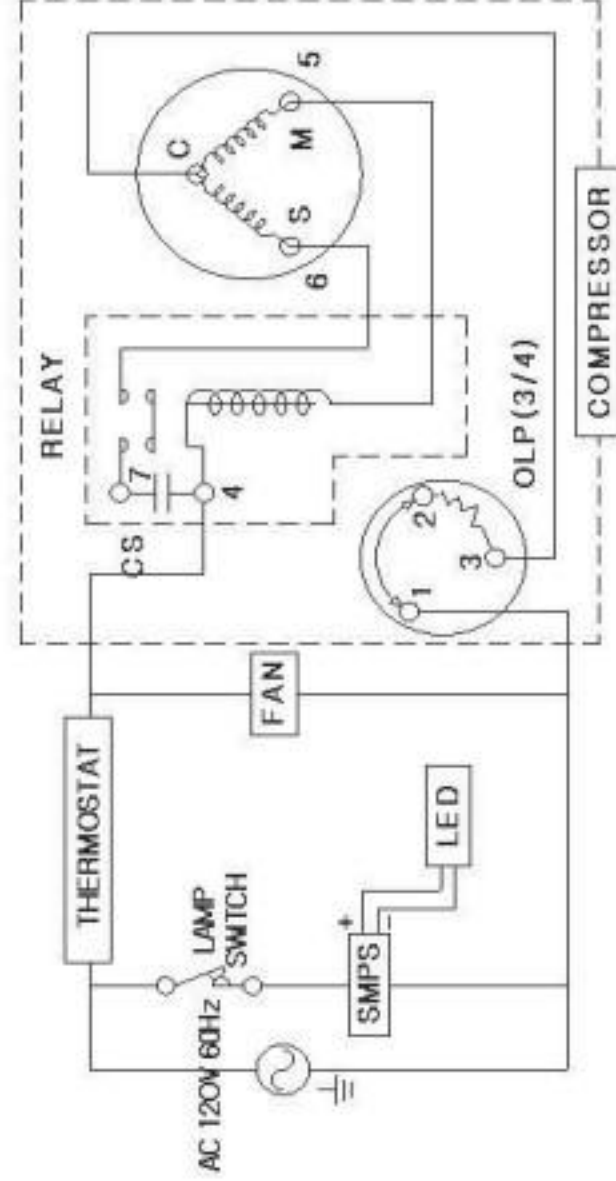

6. Product Circuitry (TIDC-91)

MODEL	TIDC-91G / TIDC-91W	
PRODUCT DIMENSION	INCH (DxWxH)	MM (DxWxH)
	26.10x91.34x51.46	663x2320x1307
ELECTRICAL RATING	VOLTS (V)	FREQUENCY (Hz)
	110-120	60
COMPRESSOR (TOP COOLING SYSTEM)	MODEL	PTC
	CAE2420Z	3ARR12KP*483
	315?? 160V	MST16AHN
COMPRESSOR (BOTTOM COOLING)	MODEL	PTC
	SK1A1C-L2W	220 - 3PIN
	125uF, 125V	RC
FAN MOTOR	MODEL	QUANTITY
	IS-420W92-1(1000R)	12uF, 250V
SMPS	MODEL	INPUT / OUTPUT
	LPV-35-24	90-26VAC / 24VDC
LED	QUANTITY : 2EA	24V / 0.53A
REFRIGERANT	TOP COOLING SYSTEM	R-404A
	BOTTOM COOLING SYSTEM	R-134a
		8.47oz (240g)
		6.00oz (170g)

5. Product Circuitry (TIDC-70)

MODEL	TIDC-70G / TIDC-70W	
PRODUCT DIMENSION	INCH (DxWxH)	MM (DxWxH)
	26.10x70.39x51.46	663x1780x1307
ELECTRICAL RATING	VOLTS (V)	CURRENT (A)
	110 - 120	8.5
COMPRESSOR (TWO COMPRESSOR COOLING SYSTEM)	FREQUENCY (Hz)	60
	MODEL	QUANTITY
	SK1A1C-L2W	2
FAN MOTOR	OLP	RC
	41M7951FBZZ-53	SC
	MODEL	QUANTITY
	IS-4230W93-1(10039)	2
SMPS	INPUT / OUTPUT	RATED CURRENT(A)
	LPV-20-24	0.84
	MODEL	
LED	24V / 0.87A	
REFRIGERANT	TOP COOLING SYSTEM	R-134a
	BOTTOM COOLING SYSTEM	R-134a

4. Product Circuitry (TIDC-47)

MODEL	TIDC-47G / TIDC-47W	
PRODUCT DIMENSION	INCH (DxWxH)	MM (DxWxH)
	26.10x46.93x51.46	663x1192x1307
ELECTRICAL RATING	VOLTS (V)	CURRENT (A)
	110-120	6.5
COMPRESSOR	MODEL	PTC
	CAE2420Z	MST16A/H
	SC	
	315 μ F, 160V	
FAN MOTOR	MODEL	VOLTS (V)
	IS-44300W6G-1(1000R)	115
SMPS	MODEL	INPUT / OUTPUT
	LPV-20-24	90-264VAC / 24VDC
LED		RATED CURRENT(A)
	24V / 0.53A	0.84
REFRIGERANT	R-404A	220g

3. Product Circuitry (TIDC-26)

MODEL	TIDC-26G / TIDC-26W	
PRODUCT DIMENSION	INCH (DxWxH)	MM (DxWxH)
	26.10x25.98x51.46	663x660x1307
ELECTRICAL RATING	VOLTS (V)	FREQUENCY(Hz)
	110-120	60
COMPRESSOR	MODEL	PTC
	SK1A1C-L2W	220 - 3PIN
	SC	RC
	125uF, 125V	12uF, 250V
FAN MOTOR	MODEL	VOLTS (V)
	IS-44200WSG-1(1000R)	115
SMPS	MODEL	INPUT / OUTPUT
	LPV-20-24	90~264VAC / 24VDC
LED	24V / 0.23A	RATED CURRENT(A)
		0.84
REFRIGERANT	R-134a	5.82 oz
		165g