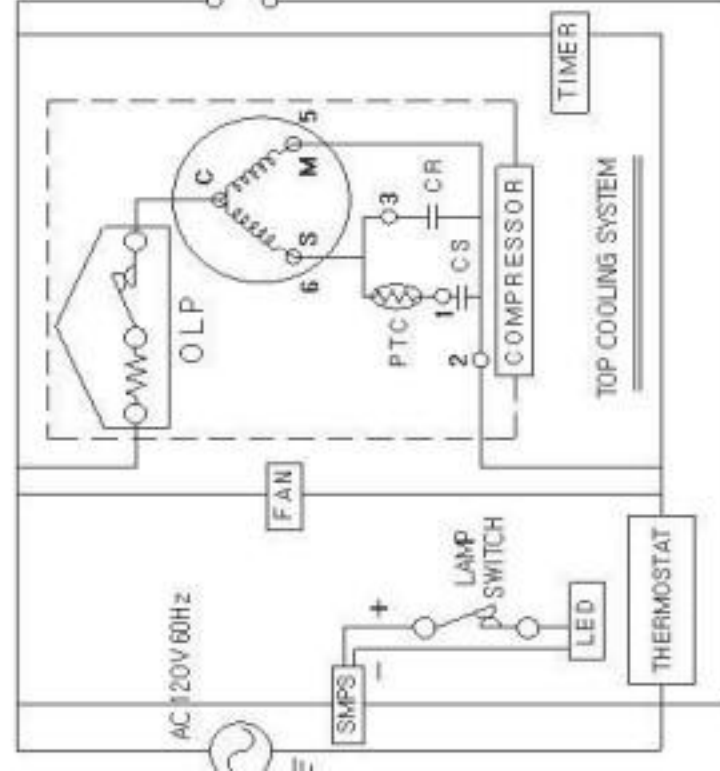

6. Product Circuitry (TIDC-91)

MODEL	TIDC-91G / TIDC-91W	
PRODUCT DIMENSION	INCH (DxWxH)	MM (DxWxH)
	26.10x91.34x51.46	663x2320x1307
ELECTRICAL RATING	VOLTS (V)	FREQUENCY (Hz)
	110-120	60
COMPRESSOR (TOP COOLING SYSTEM)	MODEL	PTC
	CAE2420Z	3ARR12KP*483
	315?? 160V	MST16AHN
COMPRESSOR (BOTTOM COOLING)	MODEL	PTC
	SK1A1C-L2W	220 - 3PIN
	125uF, 125V	RC
FAN MOTOR	MODEL	QUANTITY
	IS-420W92-1(1000R)	12uF, 250V
SMPS	MODEL	INPUT / OUTPUT
	LPV-35-24	90-26VAC / 24VDC
LED	QUANTITY : 2EA	24V / 0.53A
REFRIGERANT	TOP COOLING SYSTEM	R-404A
	BOTTOM COOLING SYSTEM	R-134a
		8.47oz (240g)
		6.00oz (170g)

5. Product Circuitry (TIDC-70)

MODEL	TIDC-70G / TIDC-70W	
PRODUCT DIMENSION	INCH (DxWxH)	MM (DxWxH)
	26.10x70.39x51.46	663x1780x1307
ELECTRICAL RATING	VOLTS (V)	CURRENT (A)
	110 - 120	8.5
COMPRESSOR (TWO COMPRESSOR COOLING SYSTEM)	FREQUENCY (Hz)	60
	MODEL	QUANTITY
	SK1A1C-L2W	2
FAN MOTOR	OLP	RC
	41M7951FBZZ-53	SC
	MODEL	QUANTITY
	IS-4230W93-1(10039)	2
SMPS	INPUT / OUTPUT	RATED CURRENT(A)
	LPV-20-24	0.84
	MODEL	
LED	24V / 0.87A	
REFRIGERANT	TOP COOLING SYSTEM	R-134a
	BOTTOM COOLING SYSTEM	R-134a

4. Product Circuitry (TIDC-47)

MODEL	TIDC-47G / TIDC-47W	
PRODUCT DIMENSION	INCH (DxWxH)	MM (DxWxH)
	26.10x46.93x51.46	663x1192x1307
ELECTRICAL RATING	VOLTS (V)	CURRENT (A)
	110-120	6.5
COMPRESSOR	MODEL	PTC
	CAE2420Z	MST16A/H
	SC	
	315 μ F, 160V	
FAN MOTOR	MODEL	VOLTS (V)
	IS-44300W6G-1(1000R)	115
SMPS	MODEL	INPUT / OUTPUT
	LPV-20-24	90-264VAC / 24VDC
LED		RATED CURRENT(A)
	24V / 0.53A	0.84
REFRIGERANT	R-404A	220g

3. Product Circuitry (TIDC-26)

MODEL	TIDC-26G / TIDC-26W	
PRODUCT DIMENSION	INCH (DxWxH)	MM (DxWxH)
	26.10x25.98x51.46	663x660x1307
ELECTRICAL RATING	VOLTS (V)	FREQUENCY(Hz)
	110-120	60
COMPRESSOR	MODEL	PTC
	SK1A1C-L2W	220 - 3PIN
	SC	RC
	125uF, 125V	12uF, 250V
FAN MOTOR	MODEL	VOLTS (V)
	IS-44200WSG-1(1000R)	115
SMPS	MODEL	INPUT / OUTPUT
	LPV-20-24	90~264VAC / 24VDC
LED	24V / 0.23A	RATED CURRENT(A)
		0.84
REFRIGERANT	R-134a	5.82 oz
		165g