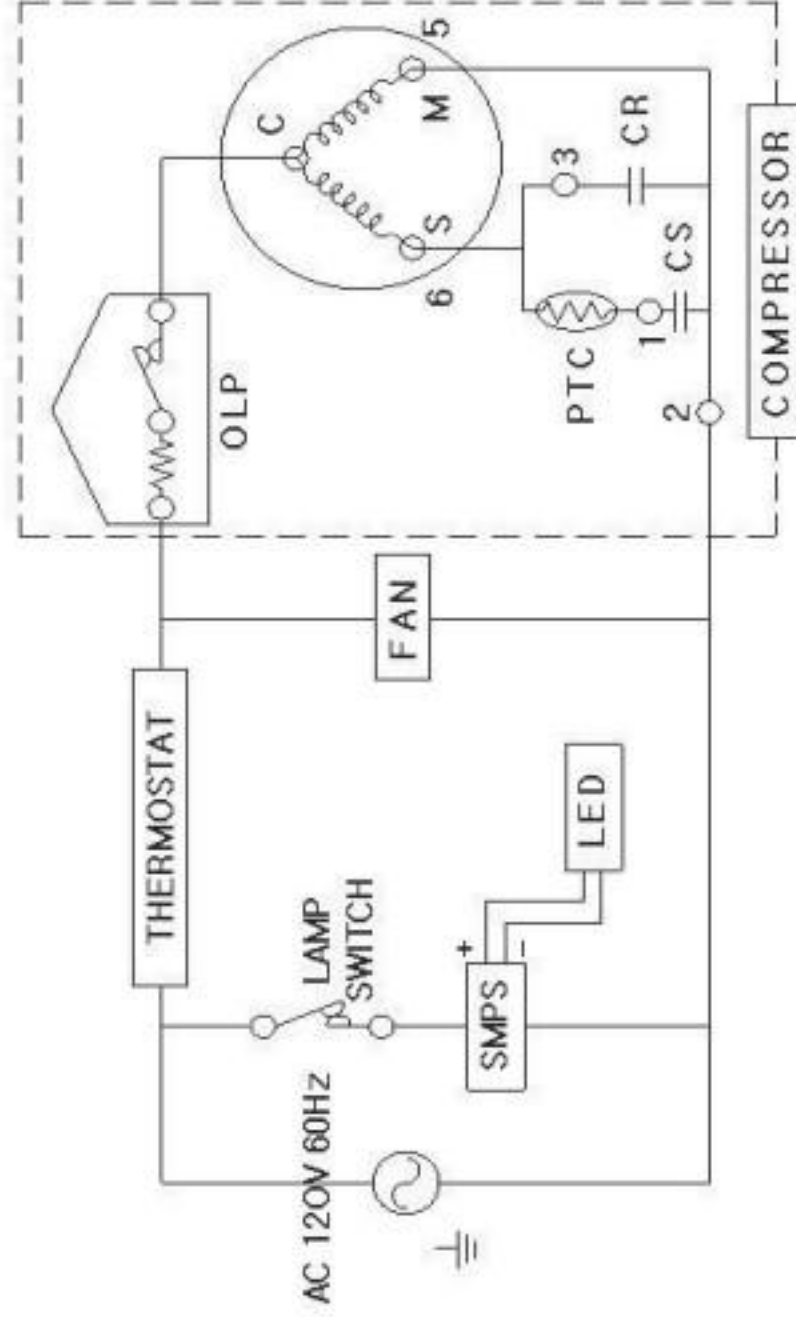

6. Product Circuitry (TIDC-91)

MODEL	TIDC-91G / TIDC-91W	
PRODUCT DIMENSION	INCH (DxWxH)	MM (DxWxH)
	26.10x91.34x51.46	663x2320x1307
ELECTRICAL RATING	VOLTS (V)	FREQUENCY (Hz)
	110-120	60
COMPRESSOR (TOP COOLING SYSTEM)	MODEL	PTC
	CAE2420Z	3ARR12KP*483
	315?? 160V	MST16AHN
COMPRESSOR (BOTTOM COOLING)	MODEL	PTC
	SK1A1C-L2W	220 - 3PIN
	125uF, 125V	RC
FAN MOTOR	MODEL	QUANTITY
	IS-420W92-1(1000R)	12uF, 250V
SMPS	MODEL	INPUT / OUTPUT
	LPV-35-24	90-26VAC / 24VDC
LED	QUANTITY : 2EA	24V / 0.53A
REFRIGERANT	TOP COOLING SYSTEM	R-404A
	BOTTOM COOLING SYSTEM	R-134a
		8.47oz (240g)
		6.00oz (170g)

5. Product Circuitry (TIDC-70)

MODEL	TIDC-70G / TIDC-70W	
PRODUCT DIMENSION	INCH (DxWxH)	MM (DxWxH)
	26.10x70.39x51.46	663x1780x1307
ELECTRICAL RATING	VOLTS (V)	CURRENT (A)
	110 - 120	8.5
COMPRESSOR (TWO COMPRESSOR COOLING SYSTEM)	FREQUENCY (Hz)	60
	MODEL	QUANTITY
	SK1A1C-L2W	2
FAN MOTOR	OLP	RC
	41M7951FBZZ-53	SC
	MODEL	QUANTITY
	IS-4230W93-1(10039)	2
SMPS	INPUT / OUTPUT	RATED CURRENT(A)
	LPV-20-24	0.84
	MODEL	
LED	24V / 0.87A	
REFRIGERANT	TOP COOLING SYSTEM	R-134a
	BOTTOM COOLING SYSTEM	R-134a

4. Product Circuitry (TIDC-47)

MODEL	TIDC-47G / TIDC-47W	
PRODUCT DIMENSION	INCH (DxWxH)	MM (DxWxH)
	26.10x46.93x51.46	663x1192x1307
ELECTRICAL RATING	VOLTS (V)	CURRENT (A)
	110-120	6.5
COMPRESSOR	MODEL	PTC
	CAE2420Z	MST16A/H
	SC	
	315 μ F, 160V	
FAN MOTOR	MODEL	VOLTS (V)
	IS-44300W6G-1(1000R)	115
SMPS	MODEL	INPUT / OUTPUT
	LPV-20-24	90-264VAC / 24VDC
LED		RATED CURRENT(A)
	24V / 0.53A	0.84
REFRIGERANT	R-404A	220g

3. Product Circuitry (TIDC-26)

MODEL	TIDC-26G / TIDC-26W	
PRODUCT DIMENSION	INCH (DxWxH)	MM (DxWxH)
	26.10x25.98x51.46	663x660x1307
ELECTRICAL RATING	VOLTS (V)	FREQUENCY(Hz)
	110-120	60
COMPRESSOR	MODEL	PTC
	SK1A1C-L2W	220 - 3PIN
	SC	RC
	125uF, 125V	12uF, 250V
FAN MOTOR	MODEL	VOLTS (V)
	IS-44200WSG-1(1000R)	115
SMPS	MODEL	INPUT / OUTPUT
	LPV-20-24	90~264VAC / 24VDC
LED	24V / 0.23A	RATED CURRENT(A)
		0.84
REFRIGERANT	R-134a	5.82 oz
		165g