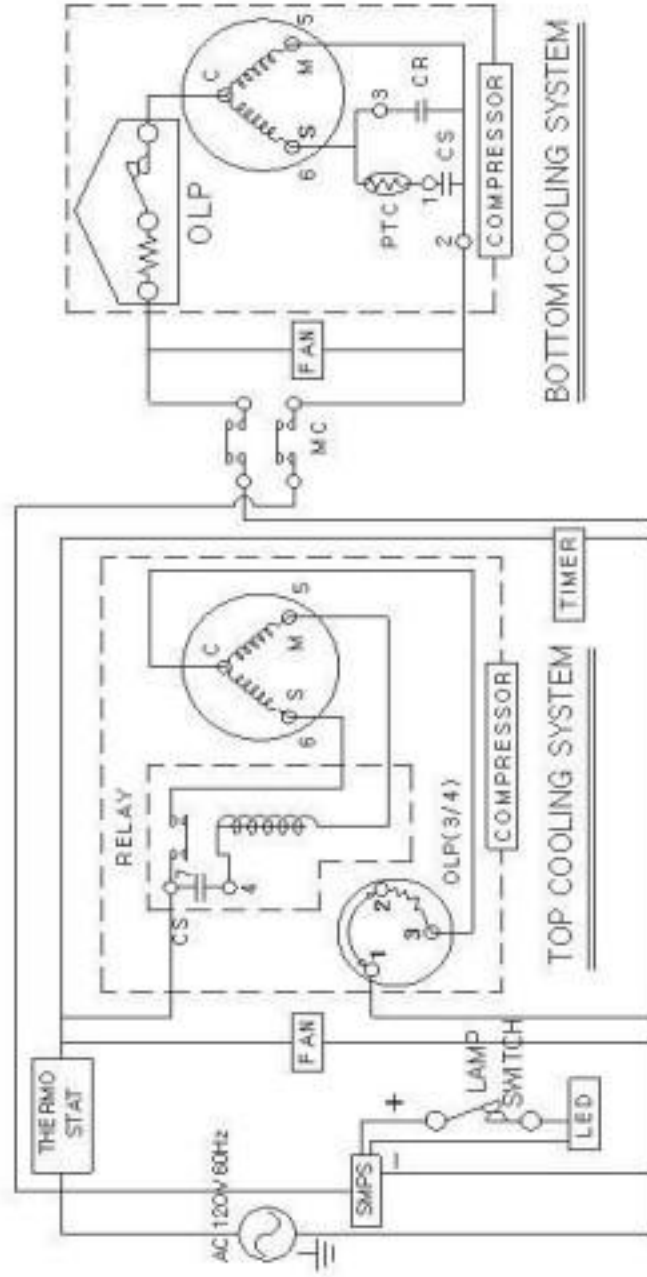

6. Product Circuitry (TIDC-91)

MODEL	TIDC-91G / TIDC-91W	
PRODUCT DIMENSION	INCH (DxWxH)	MM (DxWxH)
	26.10x91.34x51.46	663x2320x1307
ELECTRICAL RATING	VOLTS (V)	FREQUENCY (Hz)
	110-120	60
COMPRESSOR (TOP COOLING SYSTEM)	MODEL	PTC
	CAE2420Z	3ARR12KP*483
	315?? 160V	MST16AHN
COMPRESSOR (BOTTOM COOLING)	MODEL	PTC
	SK1A1C-L2W	220 - 3PIN
	125uF, 125V	RC
FAN MOTOR	MODEL	QUANTITY
	IS-420W92-1(1000R)	12uF, 250V
SMPS	MODEL	INPUT / OUTPUT
	LPV-35-24	90-26VAC / 24VDC
LED	QUANTITY : 2EA	24V / 0.53A
REFRIGERANT	TOP COOLING SYSTEM	R-404A
	BOTTOM COOLING SYSTEM	R-134a
		8.47oz (240g)
		6.00oz (170g)

5. Product Circuitry (TIDC-70)

MODEL	TIDC-70G / TIDC-70W	
PRODUCT DIMENSION	INCH (DxWxH)	MM (DxWxH)
	26.10x70.39x51.46	663x1780x1307
ELECTRICAL RATING	VOLTS (V)	CURRENT (A)
	110 - 120	8.5
COMPRESSOR (TWO COMPRESSOR COOLING SYSTEM)	FREQUENCY (Hz)	60
	MODEL	QUANTITY
	SK1A1C-L2W	2
FAN MOTOR	OLP	RC
	41M7951FBZZ-53	SC
	MODEL	QUANTITY
	IS-4230W93-1(10039)	2
SMPS	INPUT / OUTPUT	RATED CURRENT(A)
	LPV-20-24	0.84
	MODEL	
LED	24V / 0.87A	
REFRIGERANT	TOP COOLING SYSTEM	R-134a
	BOTTOM COOLING SYSTEM	R-134a

4. Product Circuitry (TIDC-47)

MODEL	TIDC-47G / TIDC-47W	
PRODUCT DIMENSION	INCH (DxWxH)	MM (DxWxH)
	26.10x46.93x51.46	663x1192x1307
ELECTRICAL RATING	VOLTS (V)	CURRENT (A)
	110-120	6.5
COMPRESSOR	MODEL	PTC
	CAE2420Z	MST16A/H
	SC	
	315 μ F, 160V	
FAN MOTOR	MODEL	VOLTS (V)
	IS-44300W6G-1(1000R)	115
SMPS	MODEL	INPUT / OUTPUT
	LPV-20-24	90-264VAC / 24VDC
LED		RATED CURRENT(A)
	24V / 0.53A	0.84
REFRIGERANT	R-404A	220g

3. Product Circuitry (TIDC-26)

MODEL	TIDC-26G / TIDC-26W	
PRODUCT DIMENSION	INCH (DxWxH)	MM (DxWxH)
	26.10x25.98x51.46	663x660x1307
ELECTRICAL RATING	VOLTS (V)	FREQUENCY(Hz)
	110-120	60
COMPRESSOR	MODEL	PTC
	SK1A1C-L2W	220 - 3PIN
	SC	RC
	125uF, 125V	12uF, 250V
FAN MOTOR	MODEL	VOLTS (V)
	IS-44200WSG-1(1000R)	115
SMPS	MODEL	INPUT / OUTPUT
	LPV-20-24	90~264VAC / 24VDC
LED	24V / 0.23A	RATED CURRENT(A)
		0.84
REFRIGERANT	R-134a	5.82 oz
		165g