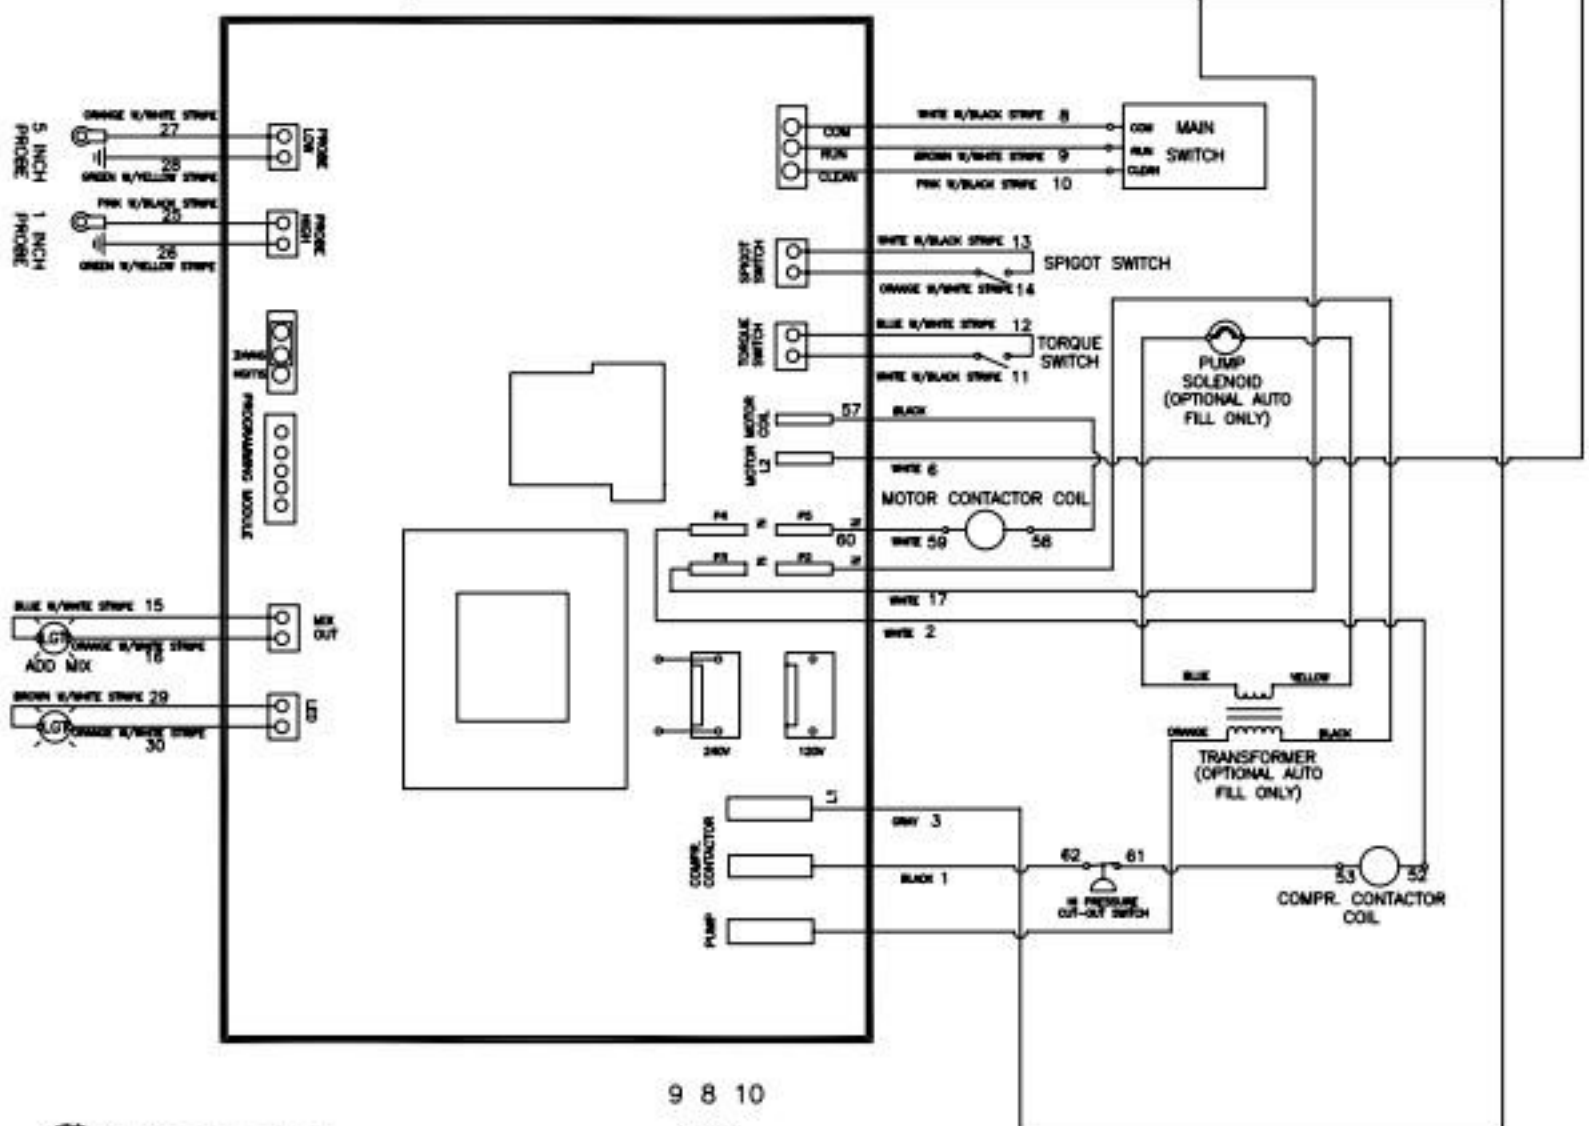

9 8 10

CLEAN-OFF-RUN
 MAIN SWITCH

*OVERLOAD
 (RST45 COMPRESSOR
 ONLY)

DRAWING NO. 2202184-WD
 E112-37

DRIVE MOTOR
DETAIL
ROTATION
CCW
FACING LEAD END

9 8 10

CLEAN-OFF-RUN
MAIN SWITCH

DRAWING NO. 2202183-WD
F112 WD