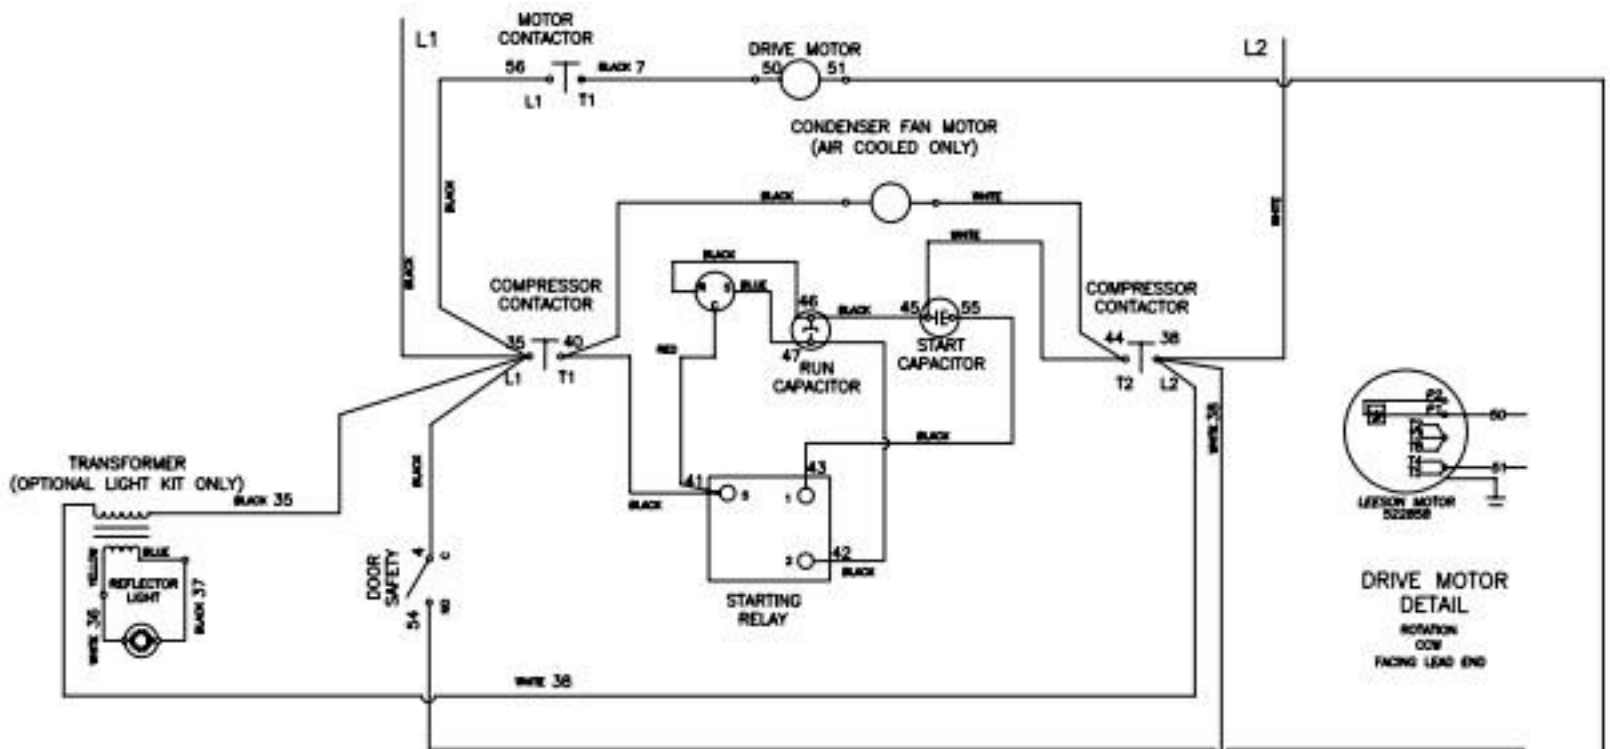

9 8 10

CLEAN-OFF-RUN
 MAIN SWITCH

*OVERLOAD
 (RST45 COMPRESSOR
 ONLY)

DRAWING NO. 2202184-WD
 E112-37

DRIVE MOTOR
DETAIL
ROTATION
CCW
FACING LEAD END

9 8 10

CLEAN-OFF-RUN
MAIN SWITCH

DRAWING NO. 2202183-WD
F112 WD