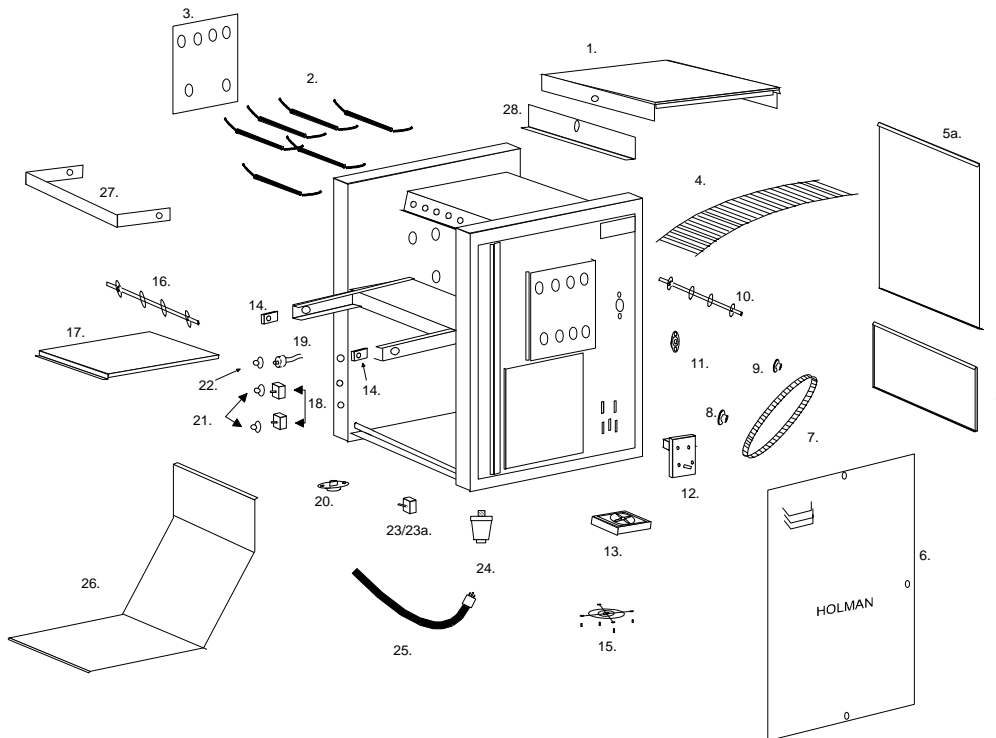

OPERATOR'S MANUAL HOLMAN CONVEYOR TOASTERS MODELS TH14, TBH14

PARTS LIST

Model: TH14 & TBH14, Conveyor Toaster			
Fig No.	Part No.	Qty	Description
1	GC-400847	1	Top Cover
2	HL-197863	4	Heater Tube, 240 Volt
2	a HT-197852	4	Heater Tube, 220 Volt
	HT-197851	4	Heater Tube, 208 Volt (Parallel)
	b HL-197862	4	Heater Tube, 208 Volt (Series) 907W@104V
	HT-197845	4	Heater Tube, 208 Volt (Series) 807W@104V
2	TBH14, TH14NY		
	c HL-197862	6	Heater Tube, 208V,907W@104V
	HL-197863	6	Heater Tube, 240V, 857W@120V, 15.84Ohms
3	HW-400967	2	Retainer, Heater Tube
4	HM-160004	1	Conveyor Belt
5	HW-400931	1	Back Panel, Lower
5	a HW-400930	1	Back Panel, Upper
6	HW-401382	1	Side Panel, Left
6	a HW-400979	1	Side Panel, Right
7	2P-150013	1	Drive Chain
8	2P-200645	1	Drive Sprocket
9	2P-200645	1	Driven Sprocket
10	HT-100902	1	Drive Shaft
11	HA-112261	1	Bearings
12	2U-200509	1	Drive Motor, 60Hz

12	a	2U-200590	1	Drive Motor, 50Hz
13		2U-200560	1	Fan Motor
14		2P-200700	1	Idler Bushing
15		2R-200562	1	Fan Grill
16		GB-100905	1	Idler Shaft
17		HO-100508	1	Crumb Tray
18		2J-200538	2	Infinite Switch
19		SP-118042	1	Speed Control
20		2E-200566	1	Reset Switch
21		2R-200702	2	Knob, Infinite Switch
22		2R-200703	1	Knob, Speed Control
		SP-115142		Power Saver Switch, Toggle
23		PS-120319	1	Service Kit Rotary Switch
23	a	2E-200546	1	Bun Mode Switch (TBH14)
24		2R-200709	4	Leg, 1" Plastic
25		2E-200374	1	Cord/Plug Set, 12/3, 6-30
26		HW-400919	1	Toast Chute
27		HM-401089	1	Nose Gaurd
28		HM-400899	1	Heat Shutter
29		2P-200736	2	Spring, (not shown)
NI		2m-200841		Label, Bun Mode
		2M-200806	1	Label, Control Box

N/I 2M-200841 1 Label, TBH14 Bun Mode
 N/I 2M-200806 1 Label, TBH 14 Control Panel

REV: 4/10/2015 -
 07/28/2015 BBE