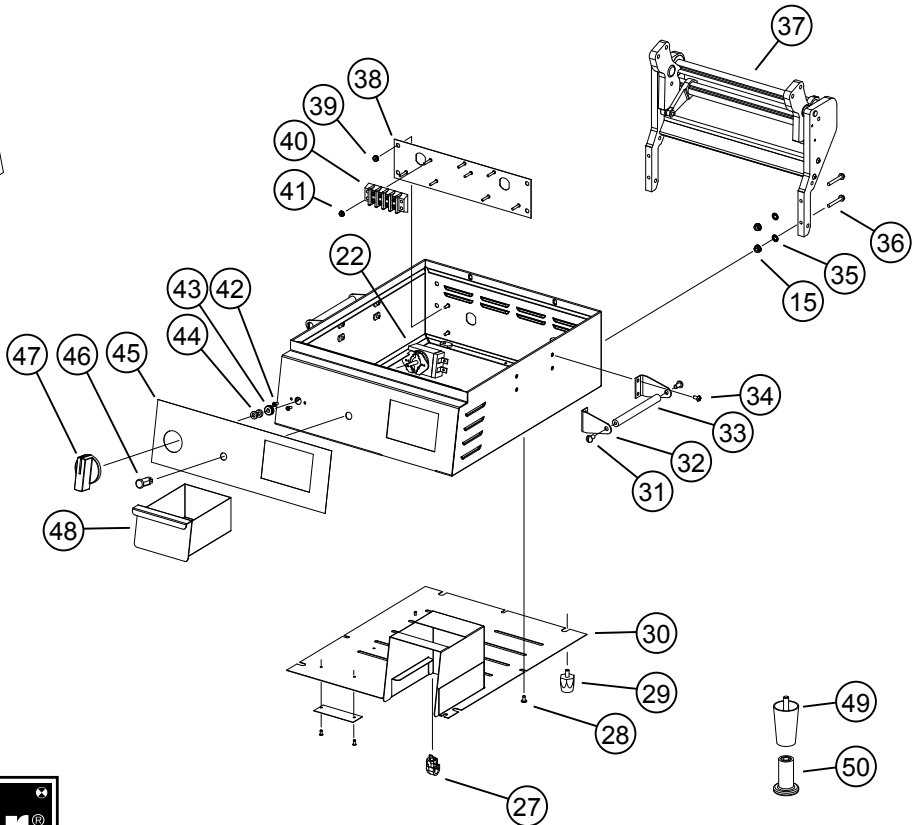

SK2821, Rev. - 12/10/14

Model: TG14, 14" Sandwich Grill

2M-Z19329 Toastmaster TG14 Sandwich Grills