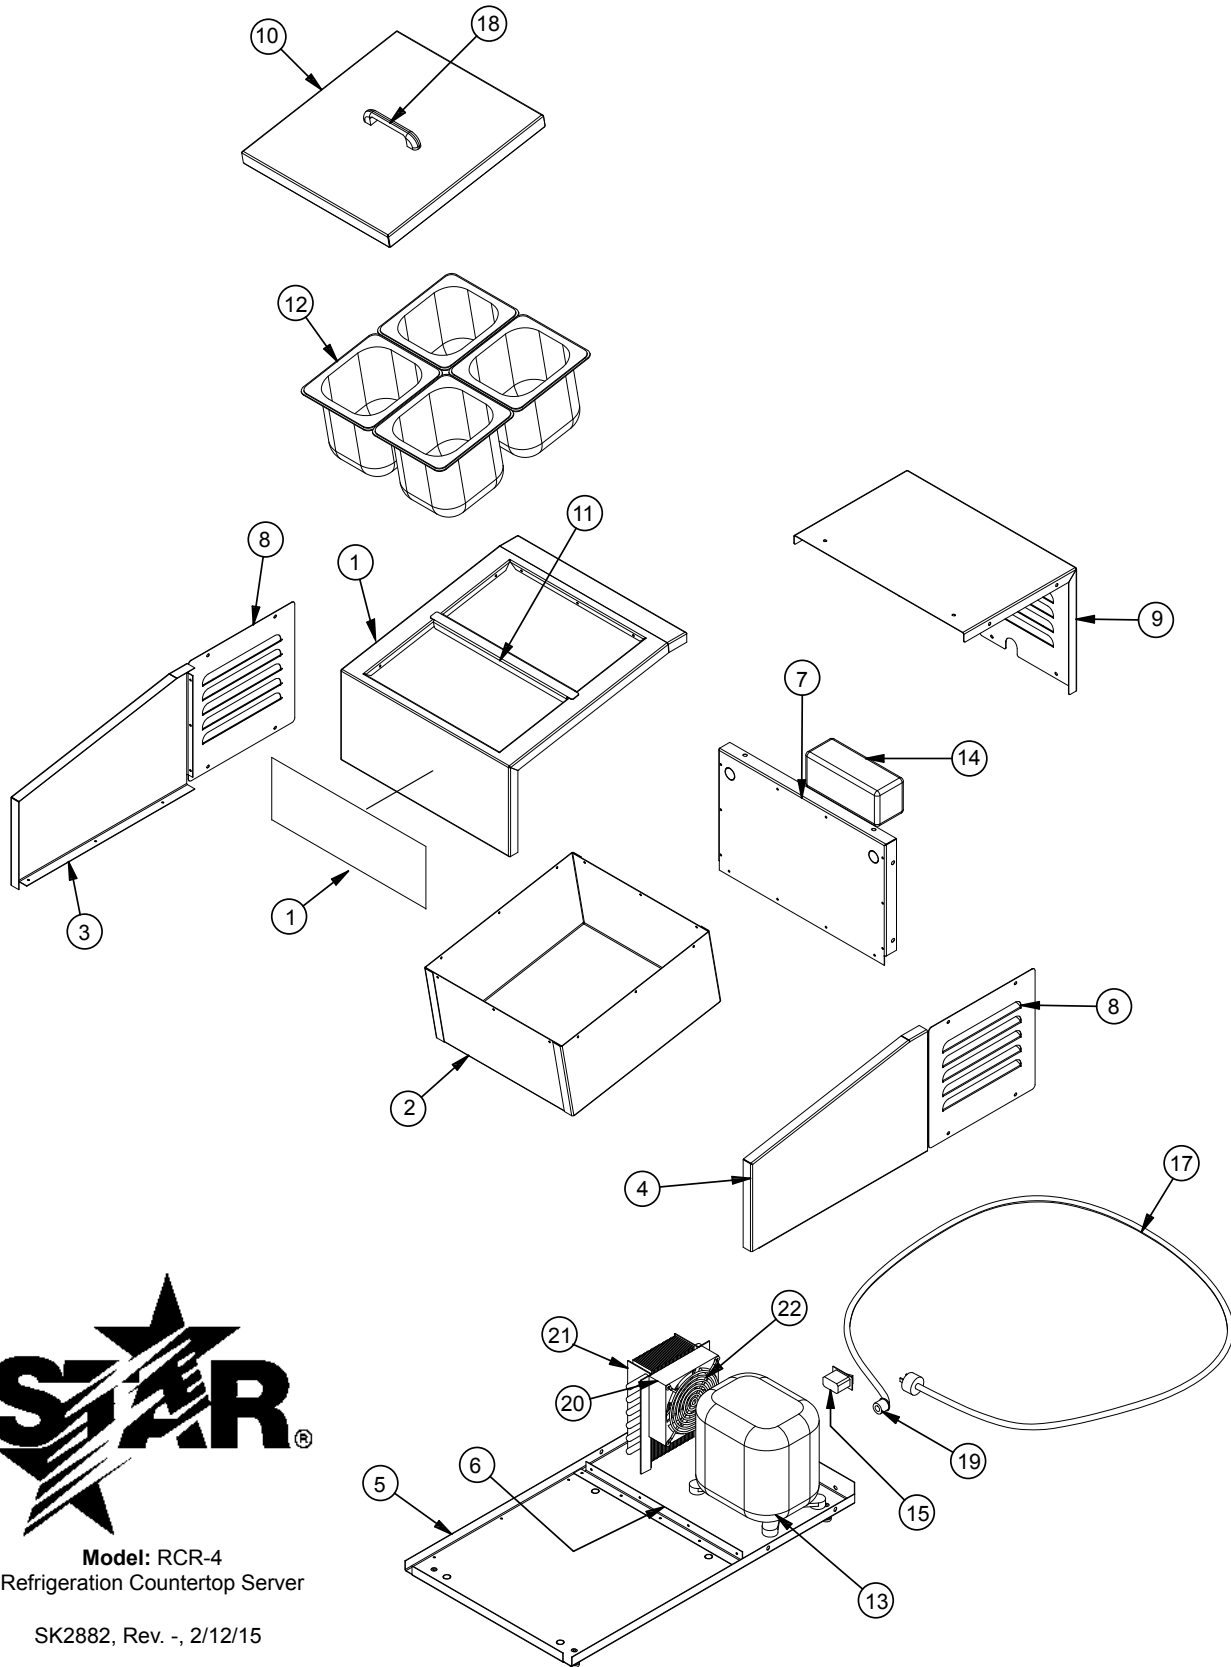

Model: RCR-4
Refrigeration Countertop Server

SK2882, Rev. -, 2/12/15

p/n 2M-Z19984 Owners Manual Refrigerated Condiment Rail, RCR-4

PARTS LIST

February 12, 2015, Rev. -

Model: RCR-4, REFRIGERATED COUNTER TOP SERVER			
Fig. No.	Part No.	Qty	Description
1		1	TOP
2		1	PAN
3		1	SIDE PANEL, LEFT
4		1	SIDE PANEL, RIGHT
5		1	BOTTOM PANEL
6		1	BOTTOM PANEL ANGLE
7		1	ENCLOSURE PANEL
8		1	LOUVERED PANEL
9		1	LOUVERED PANEL
10		1	NIGHT COVER
11	2V-Z19295	1	DIVIDER BAR
12	2L-Z19296	4	PAN, 6"D X 6.9375" L X 6.375" W
13	2U-Z19297	1	COMPRESSOR
14	3E-Z17505	1	TEMP CONTROL
15	2E-Z3808	1	SWITCH, ROCKER ON-ON
16	2R-Z19299	4	FOOT, ADJUSTABLE
17	2E-Z19300	1	4FT CORD w/NEMA 5-15P PLUG
18		1	HANDLE
19		1	STRAIN RELIEF
20	2U-Z19301	1	FAN
21		1	CONDENSER COIL
22	2R-Z19302	1	FAN GRILL
23	2M-Z19987	1	RCR OVERLAY