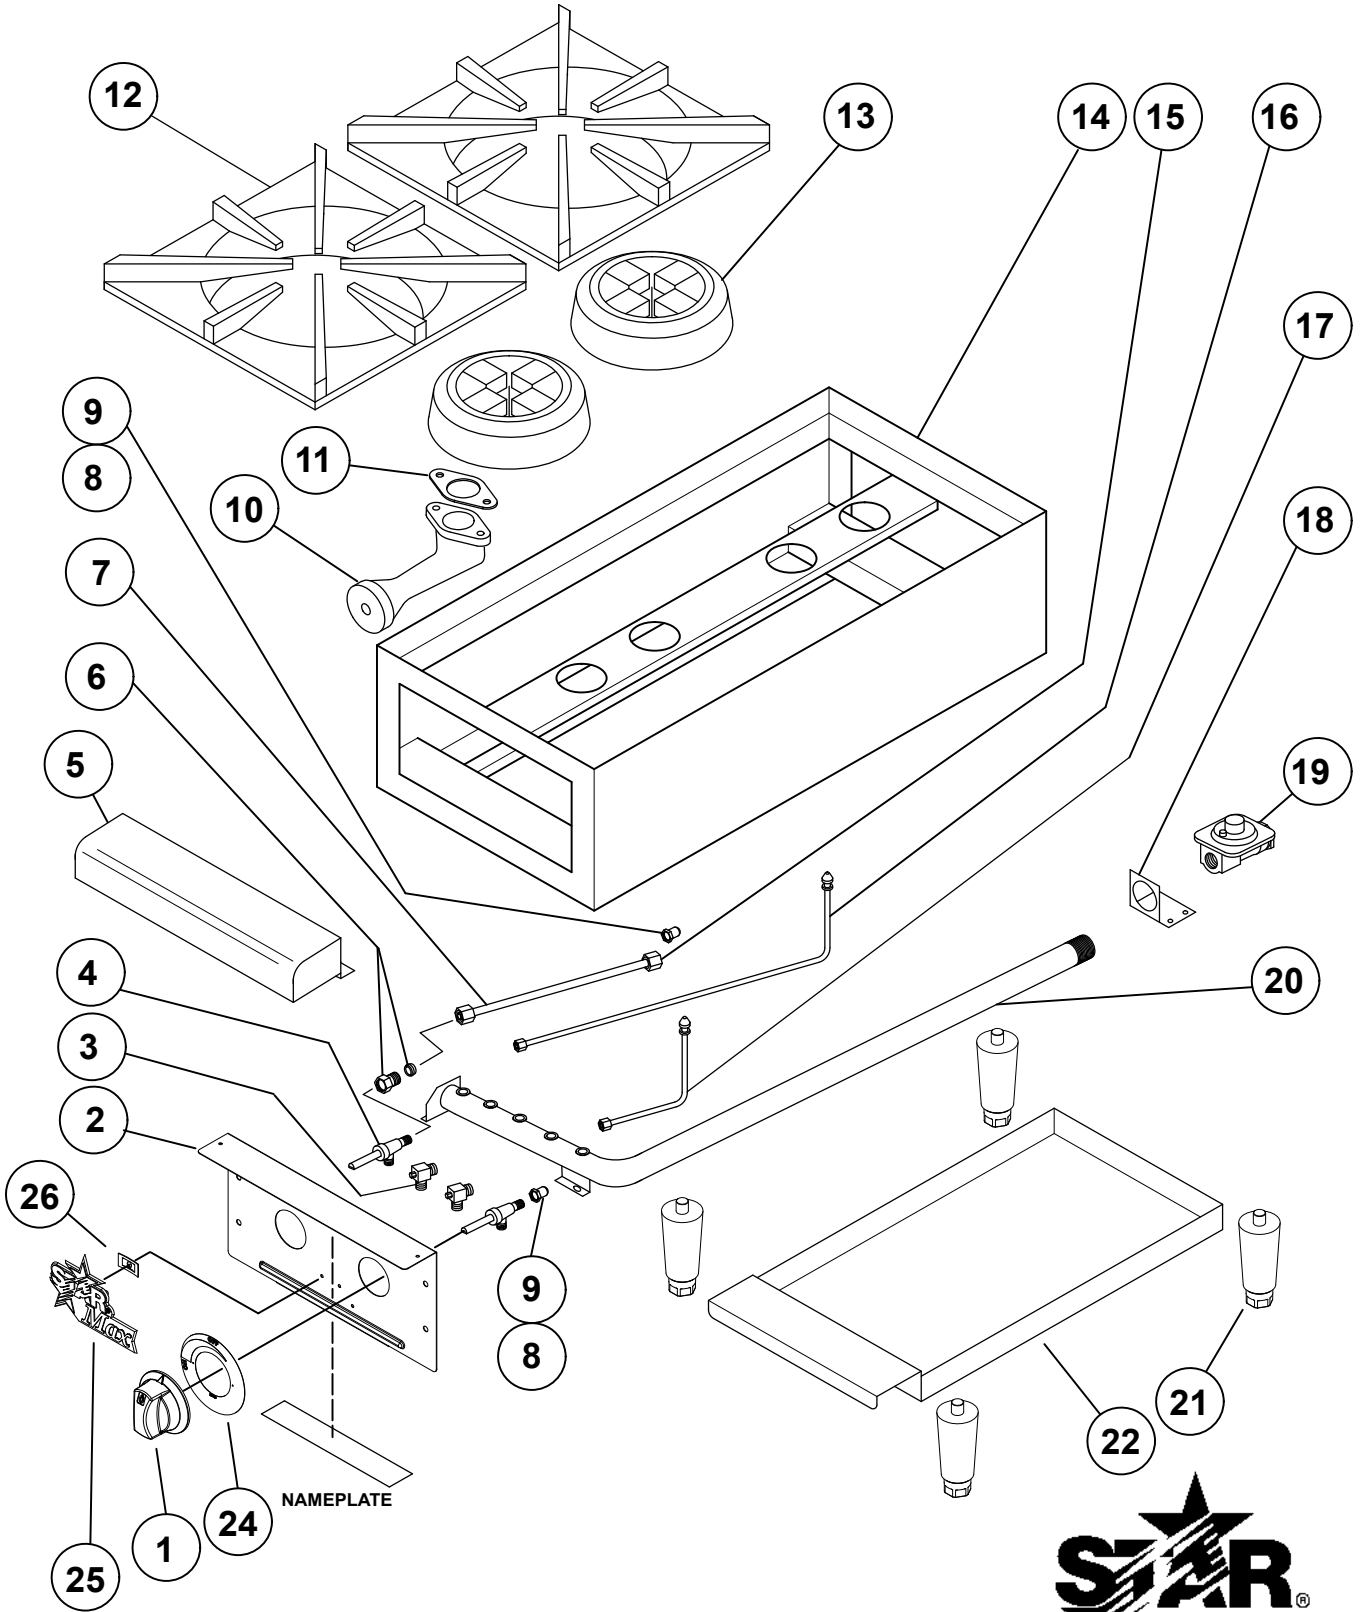

2M-Z16006; Star-Max Gas Hot Plates

GAS HOTPLATE
MODEL 602-, 604-, 606-