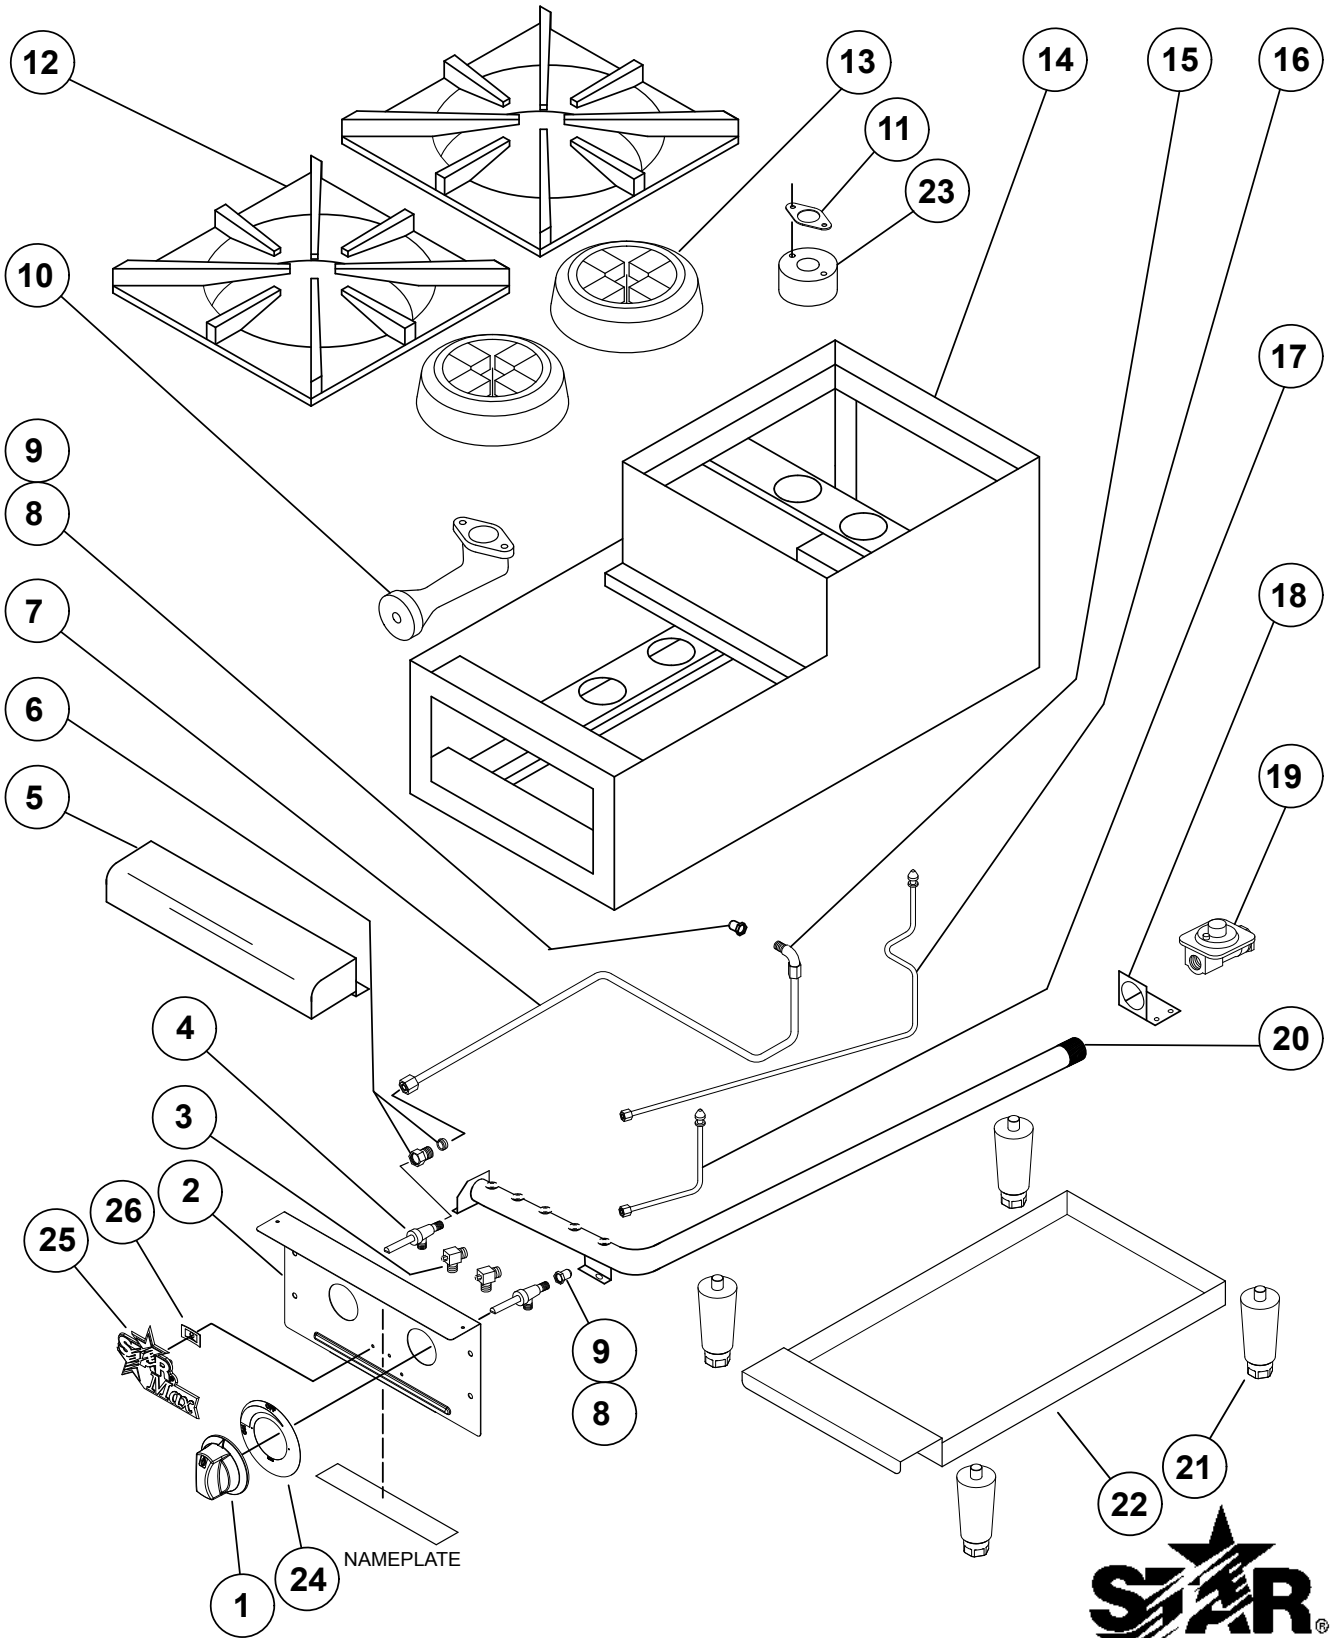

PARTS LIST

October 10, 2014, Rev A

MODEL: 602HF, 604HF, 606HF, 602HF-SU, 604HF-SU, 606HF-SU, 602HF-LP, 604HF-LP, 606HF-LP				
Fig No	Part No.	Qty	Description	Application
1	I4-Z15484	2/4/6	KNOB	ALL 602/604/606HF
2	I4-Z15485	1	PANEL FRONT	ALL 602HF
	I4-Z15492			ALL 604HF
	I4-Z15493			ALL 606HF
3	2V-6671	2/4/6	VALVE-LINCOLN	ALL 602/604/606HF
4	2V-Y8832	2/4/6	VALVE-MANUAL	ALL 602/604/606HF
5	I4-HP0019	1	FRONT BULL NOSE ASSEMBLY	ALL 602HF
	I4-HP0020	1	FRONT BULL NOSE ASSEMBLY	ALL 604 AND 602HWF
	I4-HP0021	1	FRONT BULL NOSE ASSEMBLY	ALL 606HF
6	2A-Z0790	1/2/3	FITTING STRAIGHT	ALL 602/604/606HF
7	I4-Z0869	1/2/3	TUBE 3/8 DIAMETER	ALL 602/604/606HF
	I4-Z0919	1		602HF-SU
	I4-Z0917	1/2		604HF-SU AND 606HF-SU
	I4-Z0918	1		604HF-SU AND 606HF-SU
8	2A-80400-27	2/4/6	ORIFICE #44 NATURAL	ALL 602/604/606HF
9	2A-Y1255	2/4/6	ORIFICE #52 PROPANE	ALL 602/604/606HF
10	2F-Z0747	2/4/6	VENTURI	ALL 602/604/606HF
11	2I-Z0752	2/4/6	GASKET	ALL 602/604/606HF
12	2F-Z0637	2/4/6	GRATE	ALL 602/604/606HF
13	2F-Z0615	2/4/6	BURNER	ALL 602/604/606HF
14	I4-HP0023	1	BODY ASSEMBLY	602HF
	I4-HP0026			602HF-SU
	I4-HP0028			602HWD
	I4-HP0031			604HF
	I4-HP0034			604HF-SU
	I4-HP0036			606HF
	I4-HP0038			606HF-SU
15	2A-Y3961	1/2/3	ORIFICE FITTING	ALL 602/604/606HF
	2A-9369			602HF-SU/604HF-SU/606HF-SU
16	I4-602014	1/2/3	PILOT TUBE ASSEMBLY	ALL 602/604/606HF
	I4-602019			602HF-SU/604HF-SU/606HF-SU
17	I4-602013	1/2/3	PILOT TUBE ASSEMBLY SHORT	ALL 602/604/606HF
18	I4-Z0853	1	BRACKET	ALL 602/604/606HF
19	2J-Z0792	1	PRESSURE REGULATOR	ALL 602/604/606HF Natural Gas (Convertible)
	H3-Z4557	1	REGULATOR-GAS 3/4 NPT LP	602HWD-LP
20	2J-602012	1	MANIFOLD ASSEMBLY	ALL 602HF
	2J-604002			ALL 604HF
	2J-606002			ALL 606HF
21	2A-Z5942	4	FOOT 4"	ALL 602/604/606HF
22	I4-Z6024	1	PAN	ALL 602HF
	I4-Z6025			ALL 604HF
	I4-Z6026			ALL 606HF
23	2F-Z0915	1	SPACER	602HF-SU
24	2M-Z15449	2	FRONT GRAPHIC LABEL	ALL 602
		4		ALL 604
		6		ALL 606
25	2M-Z15804	1	STAR-MAX LOGO	ALL
26	2C-8477	3	CLIP .125 PO STL PHOS	ALL

2M-Z16006; Star-Max Gas Hot Plates