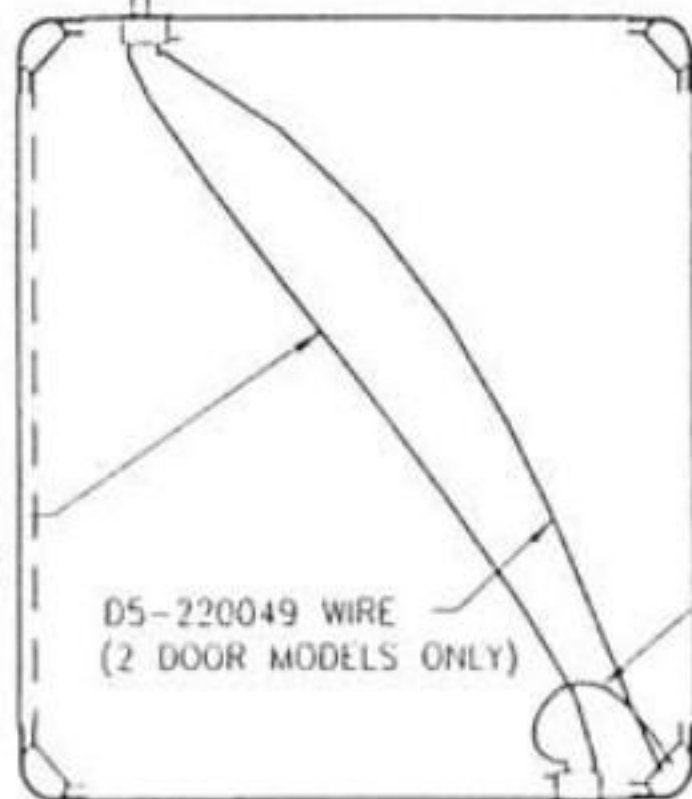

WIRE KEY

- A COLOR- BLACK, FROM ON/OFF SWITCH TO LIGHT
- B COLOR- BLACK, FROM ON/OFF SWITCH TO AIR THERMOSTAT
- C COLOR- BLACK, FROM AIR THERMOSTAT TO COMMON ON MICROSWITCH
- D COLOR- BLUE, FROM WATER THERMOSTAT TO HUMIDITY INDICATOR
- E COLOR- BLUE, FROM HUMIDITY INDICATOR TO SPLICE WITH WATER HEATER
- F COLOR- YELLOW, FROM LOW WATER INDICATOR TO SPLICE WITH WATER HEATER
- G COLOR- WHITE, FROM HUMIDITY INDICATOR TO LOW WATER INDICATOR
- H COLOR- BROWN, FROM WATER THERMOSTAT TO COMMON ON RELAY
- I COLOR- YELLOW, FROM HUMIDITY INDICATOR TO LIGHT
- J COLOR- YELLOW, FROM LIGHT TO SPLICE WITH RELAY AND WIRE FROM CORD
- K COLOR- WHITE, FROM COIL ON RELAY TO SPLICE WITH WIRE FROM LIGHT AND WIRE FROM CORD
- L COLOR- WHITE, FROM COIL ON RELAY TO AIR HEATER
- M COLOR- BLACK, FROM AIR THERMOSTAT TO AIR HEATER
- N COLOR- WHITE, FROM AIR HEATER TO SPLICE WITH FAN AND TRANSFORMER
- O COLOR- ORANGE, FROM LOW WATER INDICATOR TO NO TERMINAL ON MICROSWITCH
- P COLOR- PURPLE, FROM NC TERMINAL ON MICROSWITCH TO COIL ON RELAY
- Q COLOR- BLACK, FROM COMMON ON MICROSWITCH TO NO OF RELAY
- R COLOR- BLACK, FROM LIGHT TO SPLICE

2E-Y9700 SWITCH REF

VIEW LKG UP AT BOTTOM OF CABINET

MATERIAL	OR. JB	CK.	DATE	4-11-95	STAR MFG. INTERNATIONAL, INC.	MODEL NO.	HFD-2	PART NO.	SK 1368
	LIMITS UNLESS OTHERWISE NOTED				9333 GARDEN BOULEVARD ST. LOUIS, MO 63132	TITLE	WIRE SCHEMATIC		
	FRACTIONS = 1/64 DECIMALS = .005				CHANGES	LT/RI	DATE	CHANGE	
				4-11-95	RELEASED FOR PRODUCTION				