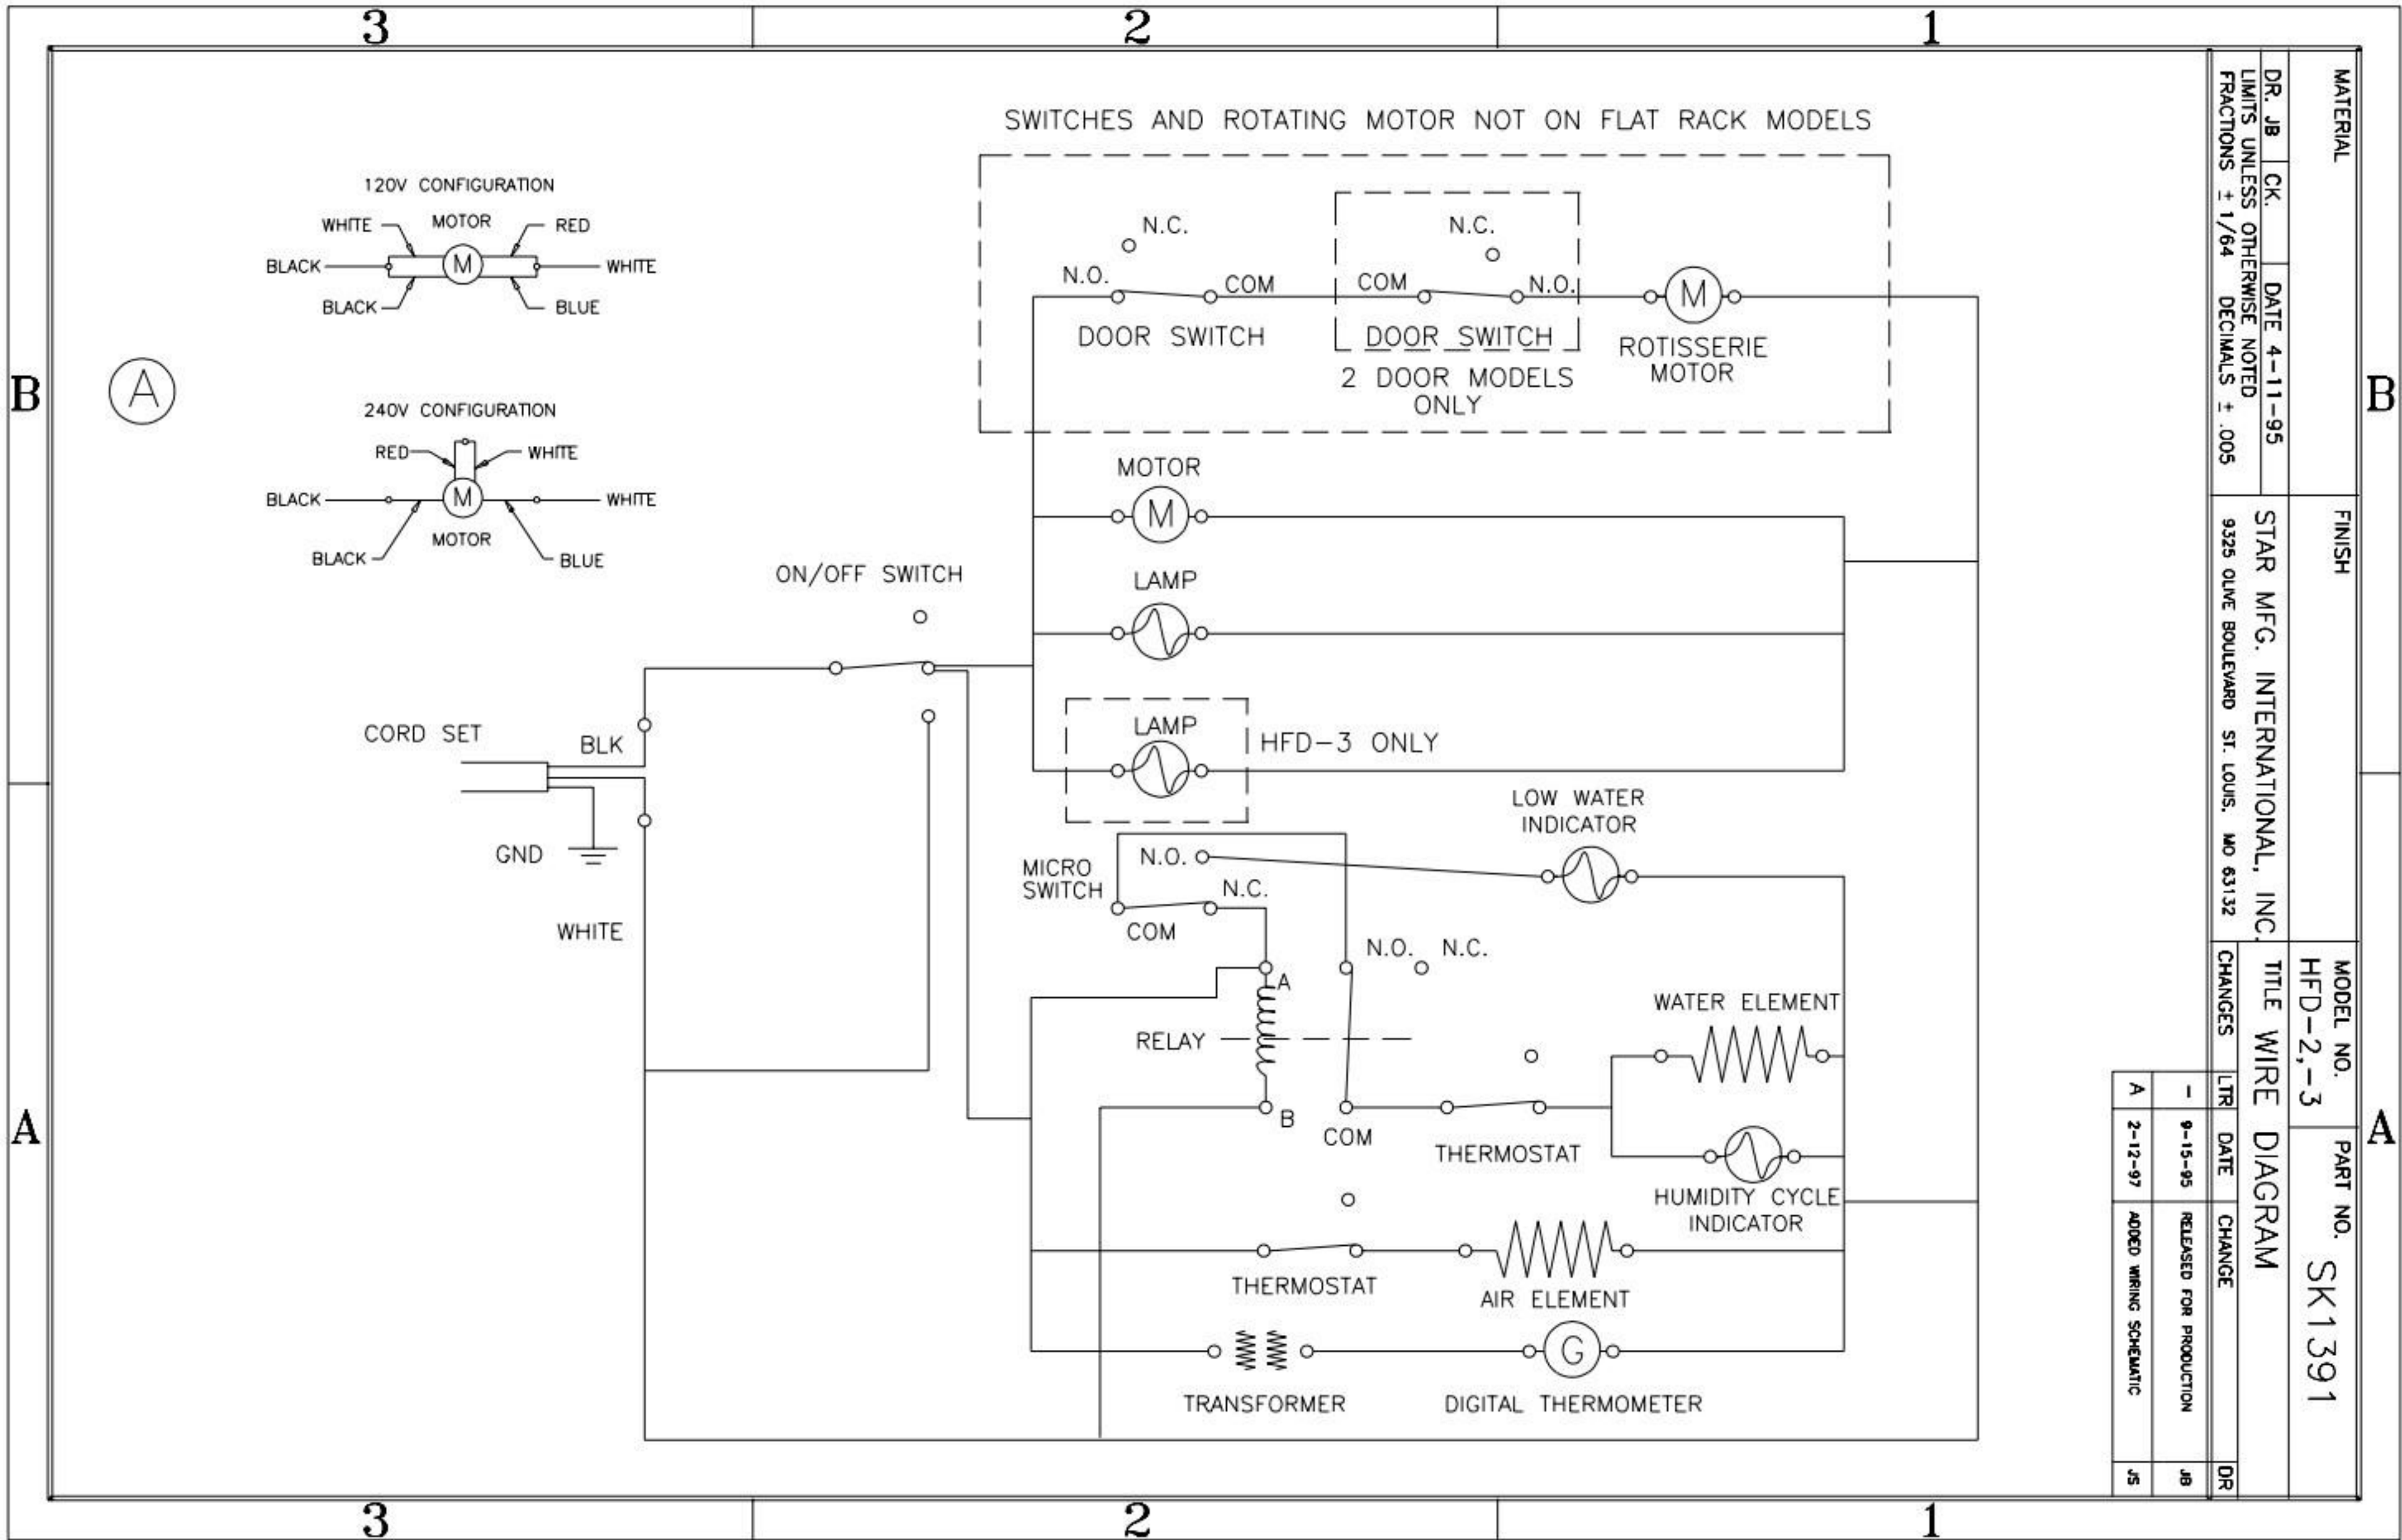

WIRE KEY

- A COLOR- BLACK, FROM ON/OFF SWITCH TO LIGHT
- B COLOR- BLACK, FROM ON/OFF SWITCH TO AIR THERMOSTAT
- C COLOR- BLACK, FROM AIR THERMOSTAT TO COMMON ON MICROSWITCH
- D COLOR- BLUE, FROM WATER THERMOSTAT TO HUMIDITY INDICATOR
- E COLOR- BLUE, FROM HUMIDITY INDICATOR TO SPLICE WITH WATER HEATER
- F COLOR- YELLOW, FROM LOW WATER INDICATOR TO SPLICE WITH WATER HEATER
- G COLOR- WHITE, FROM HUMIDITY INDICATOR TO LOW WATER INDICATOR
- H COLOR- BROWN, FROM WATER THERMOSTAT TO COMMON ON RELAY
- I COLOR- YELLOW, FROM HUMIDITY INDICATOR TO LIGHT
- J COLOR- YELLOW, FROM LIGHT TO SPLICE WITH RELAY AND WIRE FROM CORD
- K COLOR- WHITE, FROM COIL ON RELAY TO SPLICE WITH WIRE FROM LIGHT AND WIRE FROM CORD
- L COLOR- WHITE, FROM COIL ON RELAY TO AIR HEATER
- M COLOR- BLACK, FROM AIR THERMOSTAT TO AIR HEATER
- N COLOR- WHITE, FROM AIR HEATER TO SPLICE WITH FAN AND TRANSFORMER
- O COLOR- ORANGE, FROM LOW WATER INDICATOR TO NO TERMINAL ON MICROSWITCH
- P COLOR- PURPLE, FROM NC TERMINAL ON MICROSWITCH TO COIL ON RELAY
- Q COLOR- BLACK, FROM COMMON ON MICROSWITCH TO NO OF RELAY
- R COLOR- BLACK, FROM LIGHT TO SPLICE

2E-Y9700 SWITCH REF

VIEW LKG UP AT BOTTOM OF CABINET

MATERIAL	OR. JB	CK.	DATE	4-11-95	STAR MFG. INTERNATIONAL, INC.	MODEL NO.	HFD-2	PART NO.	SK 1368
	LIMITS UNLESS OTHERWISE NOTED				9333 GARDEN BOULEVARD ST. LOUIS, MO 63132	TITLE	WIRE SCHEMATIC		
	FRACTIONS = 1/64 DECIMALS = .005				CHANGES	LT/RI	DATE	CHANGE	
				4-11-95	RELEASED FOR PRODUCTION				

MATERIAL  
 DR. JB CK. DATE 4-11-95  
 LIMITS UNLESS OTHERWISE NOTED  
 FRACTIONS ± 1/64 DECIMALS ± .005

FINISH  
 STAR MFG. INTERNATIONAL, INC.  
 9325 OLIVE BOULEVARD ST. LOUIS, MO 63132

MODEL NO. HFD-2,-3 PART NO. SK1391  
 TITLE WIRE DIAGRAM  
 CHANGES LTR DATE CHANGE  
 - 9-15-95 RELEASED FOR PRODUCTION JB  
 A 2-12-97 ADDED WIRING SCHEMATIC JS