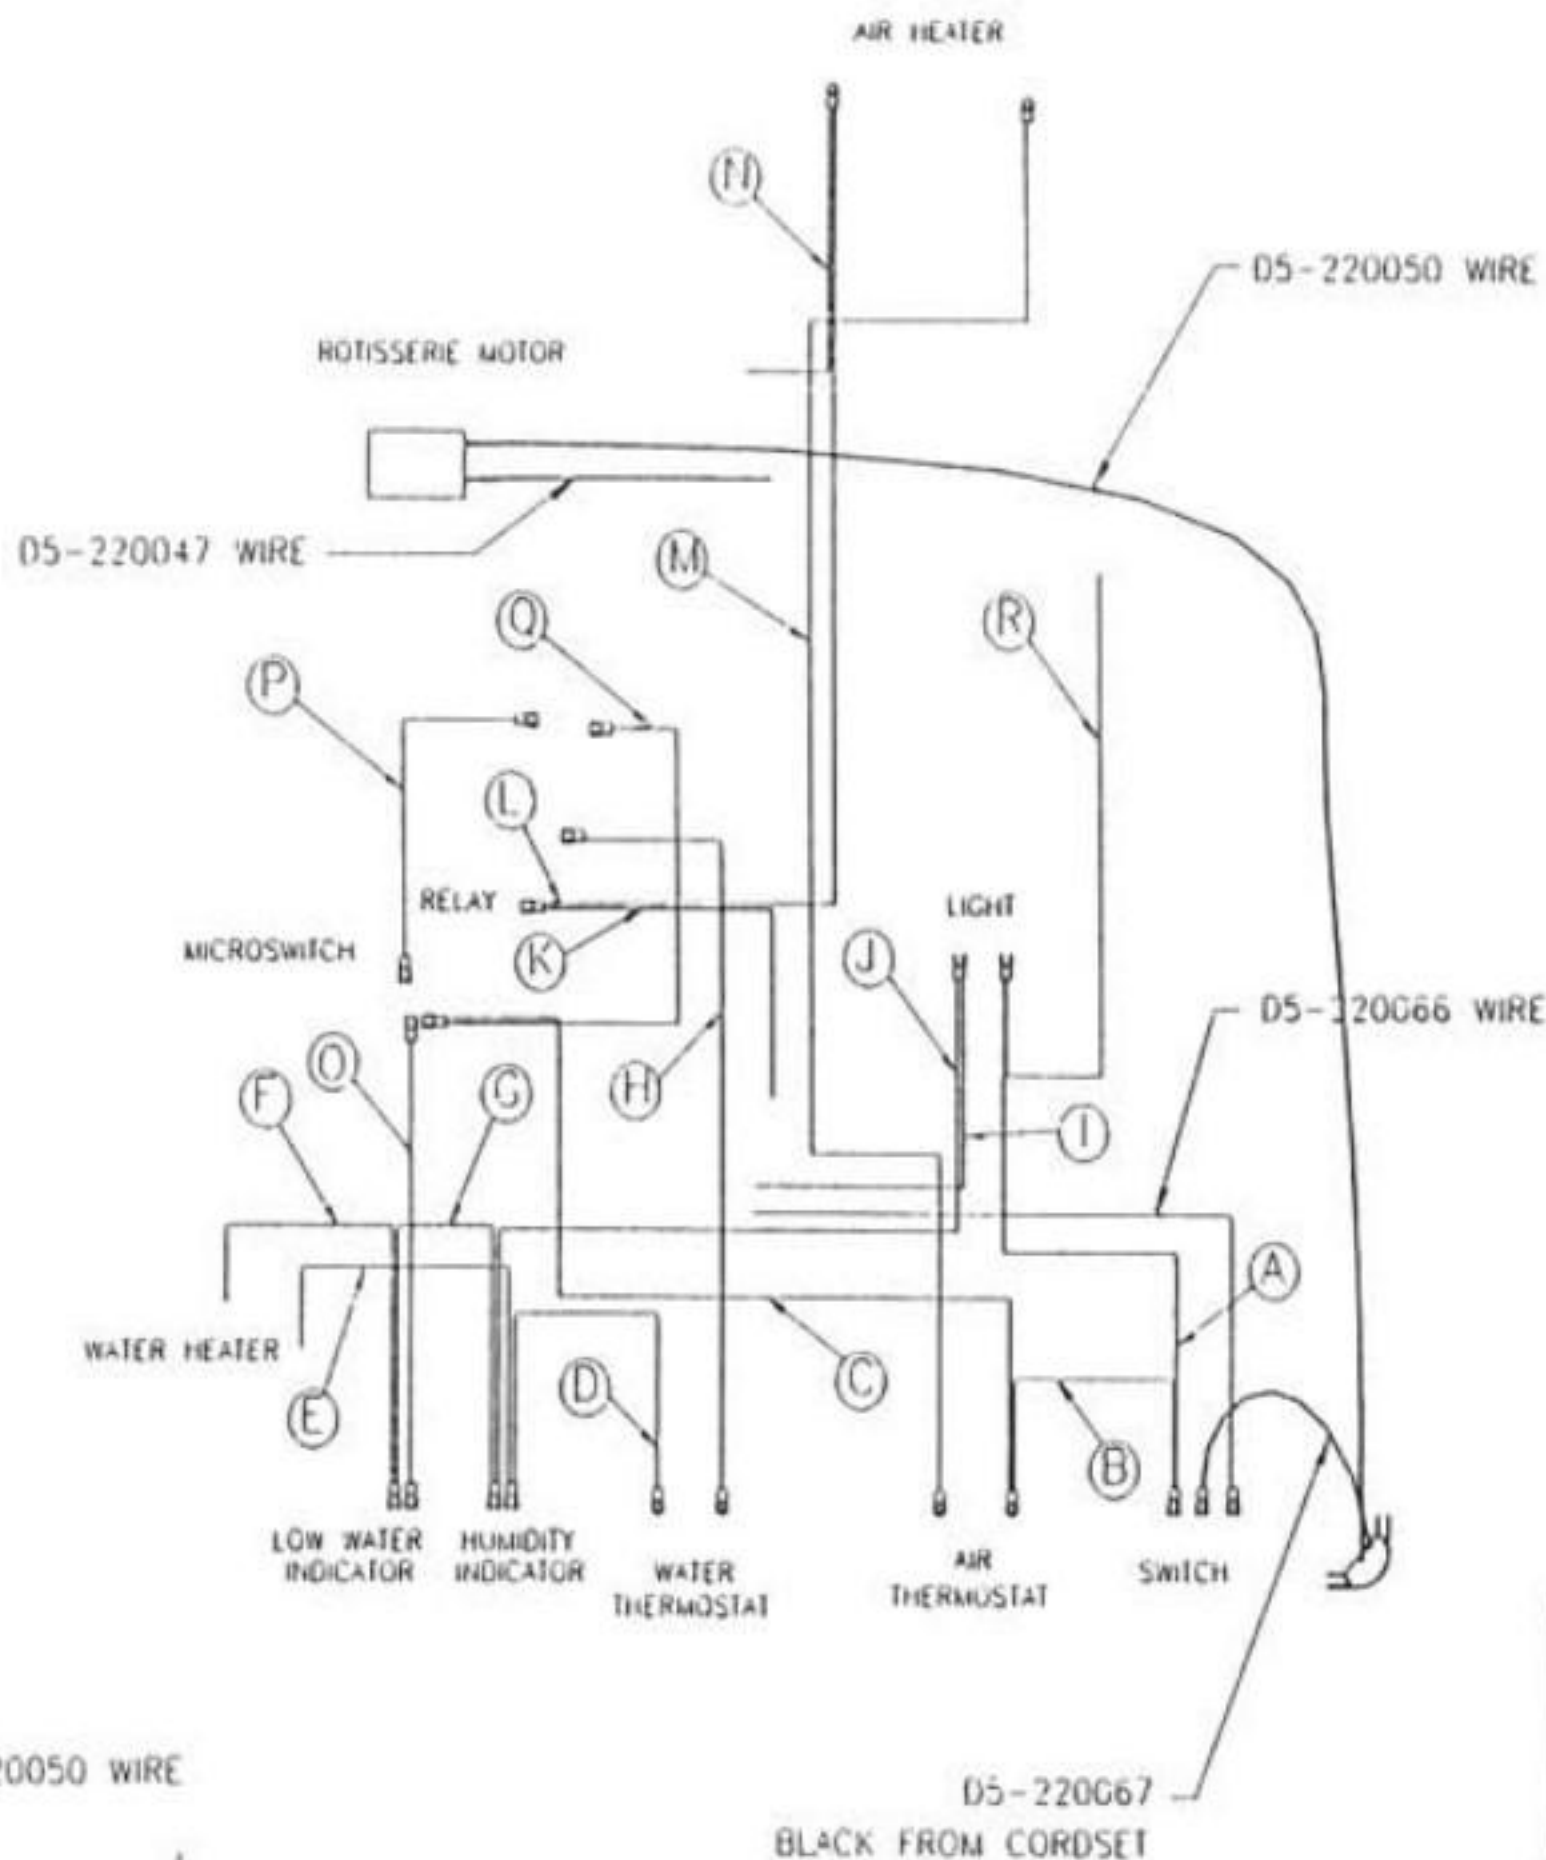

WIRE KEY

- A COLOR- BLACK, FROM ON/OFF SWITCH TO LIGHT
- B COLOR- BLACK, FROM ON/OFF SWITCH TO AIR THERMOSTAT
- C COLOR- BLACK, FROM AIR THERMOSTAT TO COMMON ON MICROSWITCH
- D COLOR- BLUE, FROM WATER THERMOSTAT TO HUMIDITY INDICATOR
- E COLOR- BLUE, FROM HUMIDITY INDICATOR TO SPLICE WITH WATER HEATER
- F COLOR- YELLOW, FROM LOW WATER INDICATOR TO SPLICE WITH WATER HEATER
- G COLOR- WHITE, FROM HUMIDITY INDICATOR TO LOW WATER INDICATOR
- H COLOR- BROWN, FROM WATER THERMOSTAT TO COMMON ON RELAY
- I COLOR- YELLOW, FROM HUMIDITY INDICATOR TO LIGHT
- J COLOR- YELLOW, FROM LIGHT TO SPLICE WITH RELAY AND WIRE FROM CORD
- K COLOR- WHITE, FROM COIL ON RELAY TO SPLICE WITH WIRE FROM LIGHT AND WIRE FROM CORD
- L COLOR- WHITE, FROM COIL ON RELAY TO AIR HEATER
- M COLOR- BLACK, FROM AIR THERMOSTAT TO AIR HEATER
- N COLOR- WHITE, FROM AIR HEATER TO SPLICE WITH FAN AND TRANSFORMER
- O COLOR- ORANGE, FROM LOW WATER INDICATOR TO NO TERMINAL ON MICROSWITCH
- P COLOR- PURPLE, FROM NC TERMINAL ON MICROSWITCH TO COIL ON RELAY
- Q COLOR- BLACK, FROM COMMON ON MICROSWITCH TO NO OF RELAY
- R COLOR- BLACK, FROM LIGHT TO SPLICE

2E-Y9700 SWITCH REF

VIEW LKG UP AT BOTTOM OF CABINET

MATERIAL	OR. JB	CK.	DATE	4-11-95	STAR MFG. INTERNATIONAL, INC.	MODEL NO.	HFD-2	PART NO.	SK 1368
	LIMITS UNLESS OTHERWISE NOTED				9333 GARDEN BOULEVARD ST. LOUIS, MO 63132	TITLE	WIRE SCHEMATIC		
	FRACTIONS = 1/64 DECIMALS = .005				CHANGES	LT/RI	DATE	CHANGE	
				4-11-95	RELEASED FOR PRODUCTION				

MATERIAL  
 DR. JB CK. DATE 4-11-95  
 LIMITS UNLESS OTHERWISE NOTED  
 FRACTIONS ± 1/64 DECIMALS ± .005

FINISH  
 STAR MFG. INTERNATIONAL, INC.  
 9325 OLIVE BOULEVARD ST. LOUIS, MO 63132

MODEL NO. HFD-2,-3 PART NO. SK1391  
 TITLE WIRE DIAGRAM  
 CHANGES LTR DATE CHANGE  
 - 9-15-95 RELEASED FOR PRODUCTION JB  
 A 2-12-97 ADDED WIRING SCHEMATIC JS