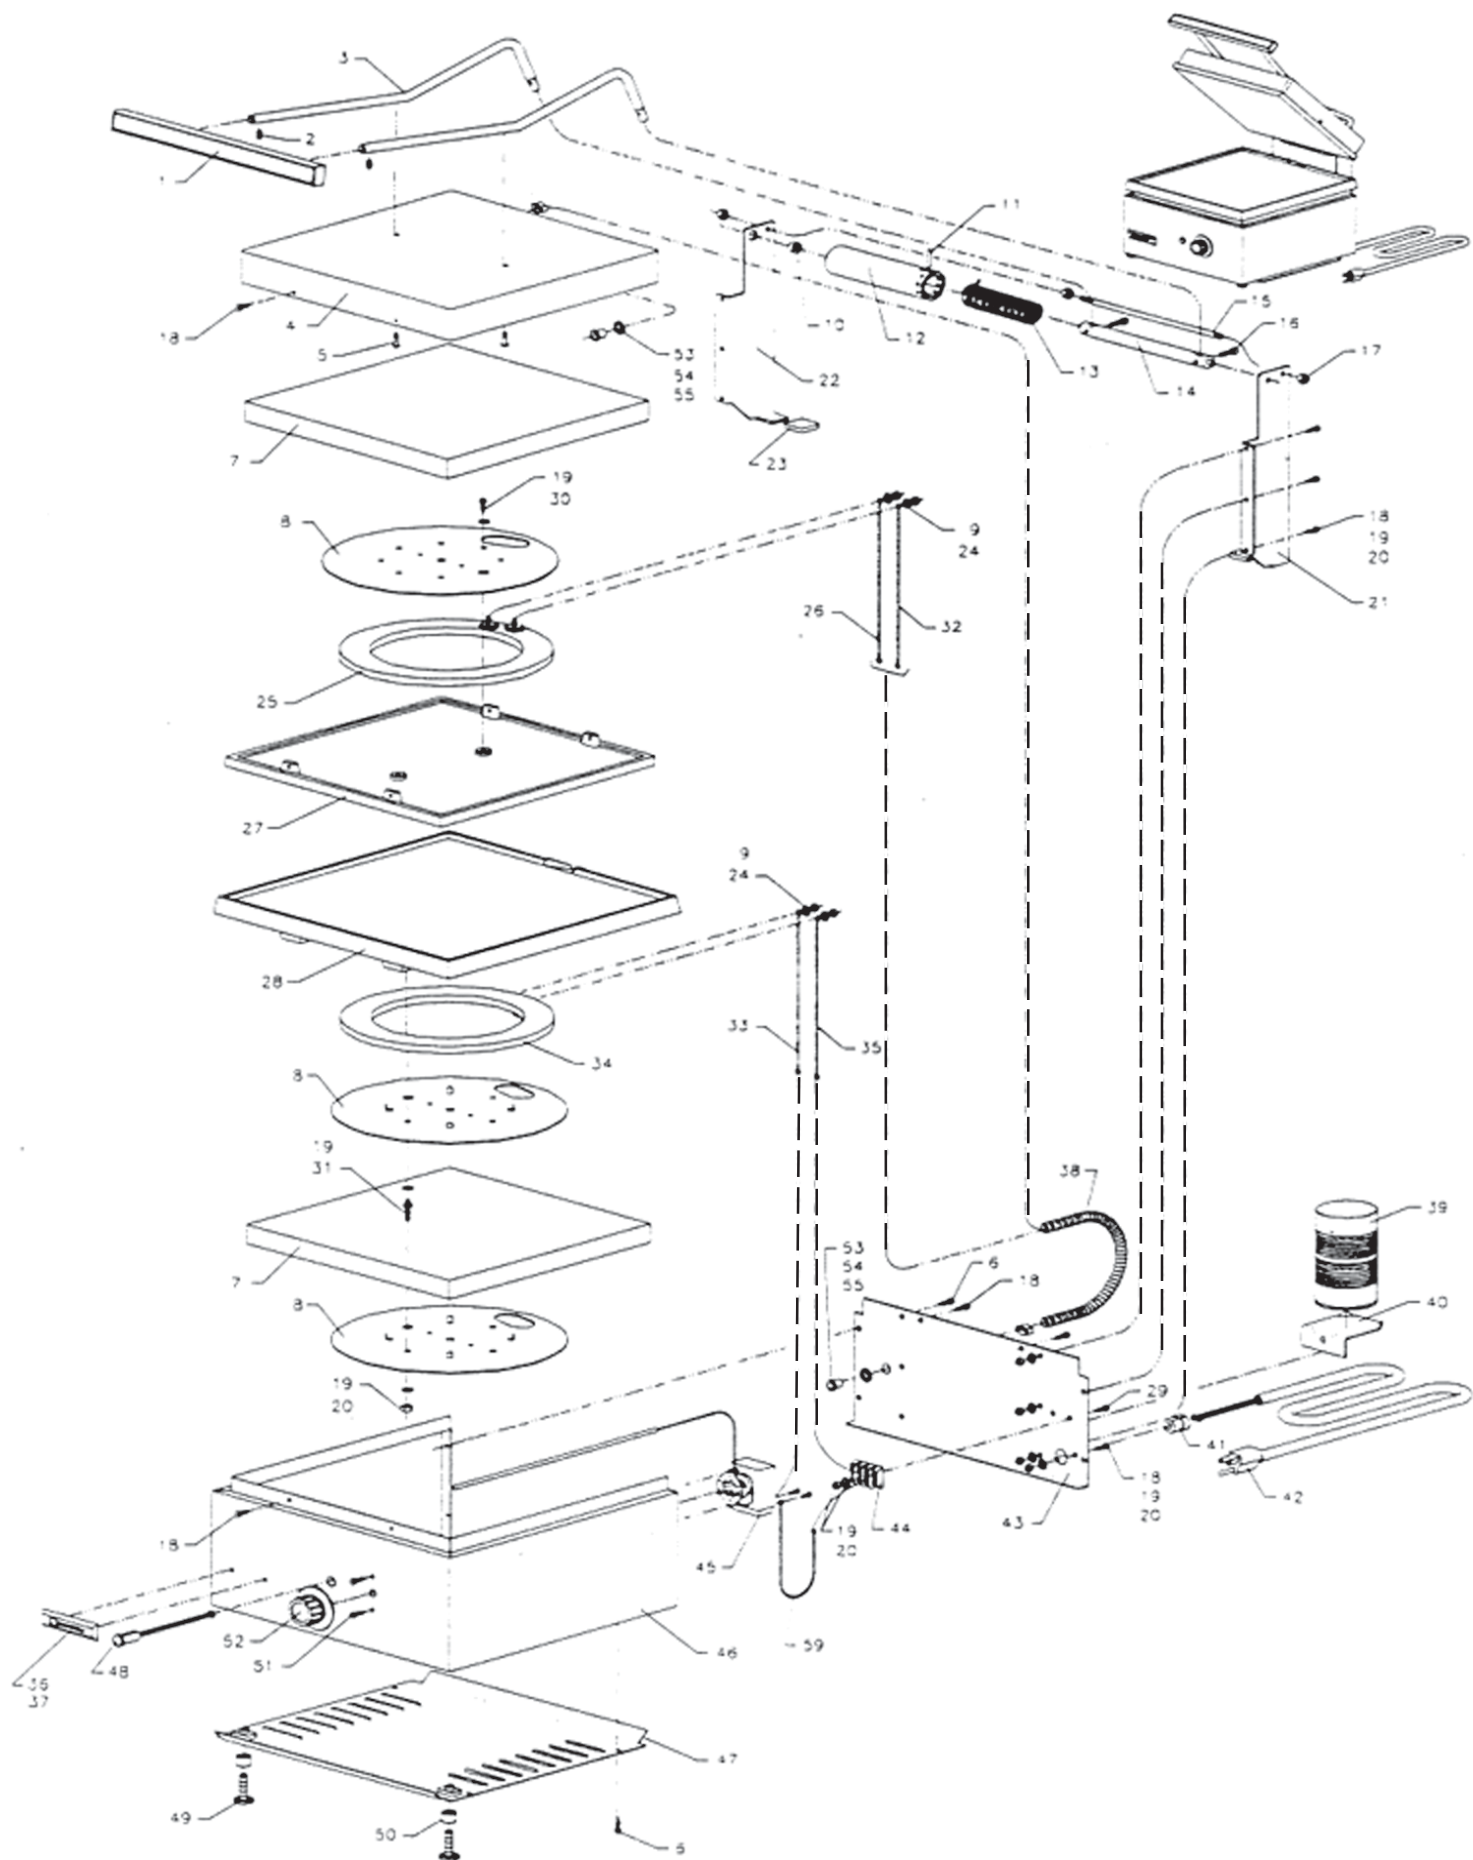

REPLACEMENT PARTS MODELS: GR100

PARTS LIST

EFFECTIVE

10-10-06 RB

MODEL TOASTSWELL SPEED GRILL MODEL GR100

Key Number	Part Number	Number Per Unit	Description
1	D9-70-GR-0175	1	HANDLE: LID
2	2C-08-07-0112	2	SET SCREW, 1/4-20 x 1/4 (for Handle)
3	D9-70-GR-0115	1	ROD: LEFT HANDLE
	D9-70-GR-0114	1	ROD: RIGHT HANDLE
4	D9-04-GR-0025	1	HOUSING: UPPER
5	2C-08-07-0001	2	SCREW, 10-32 x 5/8
6	2C-08-07-0038	10	SCREW, 6-32 x 17/32
7	Z1-06-07-0030	2	INSULATION, 10" x 10"
8	Z1-04-07-0028	2	PLATE: ELEMENT RETAINER
9	2C-08-07-0059	4	LOCKWASHER, #6
10	2C-09-GR-0005	1	BUSHING: HINGE SHAFT
11	2C-04-GR-0045	1	PIN: SPRING RETAINER
12	2C-30-GR-0034	1	TUBE: SPRING COVER
13	2P-09-GR-0001	1	SPRING: HINGE
14	2A-30-GR-0032	1	SHAFT: HINGE No Longer Available
15	2C-30-GR-0033	1	ROD: HINGE
16	2C-08-07-0066	2	SCREW, 10-32 x 3/8
17	2C-08-07-0044	3	NUT, 1/4-20 No Longer Available
18	2C-08-07-0042	15	SCREW, 8-32 x 5/8
19	2C-08-07-0017	27	LOCKWASHER, #8
20	2C-08-07-0018	15	NUT, 8-32
21	D9-50-GR-0169	1	HINGE BRACKET: RIGHT
22	D9-50-GR-0168	1	HINGE BRACKET: LEFT
23	2I-09-GR-0008	2	BOOT: BLACK VINYL
24	2C-08-07-0020	4	NUT, 6-32
25	2N-05-GR-0002	1	ELEMENT, 600W (120V)
	2N-05-GR-0003	1	ELEMENT, 850W (208/240V)
26	D9-30-GR-0018	1	LEAD WIRE: RED 20" W/LOOP CONN No Longer Available
27	D9-30-GR-0028	1	GRILL PLATE: TOP
28	D9-30-GR-0029	1	GRILL PLATE: BOTTOM
29	2C-08-07-0053	2	SCREW, 8-32 x 3/4 No Longer Available
30	2C-08-07-0099	2	SCREW, 8-32 x 3/8 No Longer Available
31	2C-08-GR-0009	2	STUD: ELEMENT PLATE
32	D9-30-GR-0017	1	LEAD WIRE: BLACK 25" W/LOOP CONN No Longer Available
33	D9-30-GR-0007	1	LEAD WIRE: WHITE 6" W/LOOP CONN No Longer Available
34	2N-05-GR-0003	1	ELEMENT, 850W (120V)
	2N-05-GR-0002	1	ELEMENT, 600W (208/240V)
35	D9-30-GR-0006	1	LEAD WIRE: WHITE 15" W/LOOP CONN No Longer Available
36	2C-09-07-0005	1	NAMEPLATE: TOASTWELL No Longer Available
37	2C-08-07-0005	2	FASTENER: NAMEPLATE PUSH-ON No Longer Available
38	D9-05-GR-0029	1	CONDUIT: FLEXIBLE
39	2D-Z1493	1	CUP: GREASE CATCHER
40	D9-30-GR-0036	1	BRACKET: GREASE CATCHER CUP