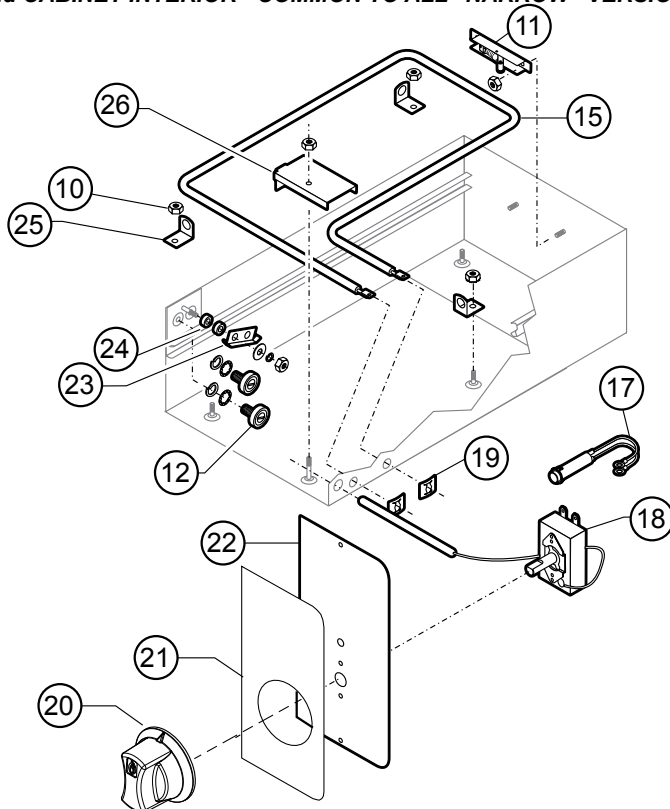

EXPLODED VIEW: DWN1, DWN2, DWN3

DRAWER ASSEMBLY - COMMON TO ALL "NARROW" VERSION RWN-SERIES DRAWERS

CAVITY and CABINET INTERIOR - COMMON TO ALL "NARROW" VERSION

IL2093b

PARTS LIST: DWN1, DWN2, DWN3

PARTS LIST

October 20, 2015, Rev. B

DWN1, DWN2, DWN3, DRAWER WARMER			
Fig No	Part No.	Description	Application
1	WS-20624	RACK HUMITROL (OPTIONAL)	
2	C8-49252	INSERT DRAWER NARROW	
3	WS-69244	DRAWER ASSY, NARROW	
4	C8-32112	HANDLE DRAWER WARMER	
5	WS-51796	KNOB SQUARE ROLL WARMER VENT	
6	C8-49251	SLIDE VENT ASSY NARROW	
7	2C-35530	SCREW, 8-32 X 3/8 PH, RD-EACH	
8	2C-35565	WASHER 2 1/16 DRAWER BACK	
9	2C-35487	SCREW 8-32X5/16 PH TR HD	
10	2C-35455	NUT 8-32 HEX MS SS	
11	2C-30471	DRAWER STRIKE AND CATCH	
12	2P-30483	BRNG RLLR TRK-R116	
13	WS-69244	DRAWER WELD ASSY NARROW	
14	2C-49395	RIVIT POP 1/8 X .265 SS	
15	2N-49255UL	ELEM 120V 450W NARROW	120V
	2N-49475UL	ELEM 240V 450W RWN	230V, UK
17	2J-35687	LIGHT SIGNAL	
18	WS-58936	THERMO CTL KIT RW W/O AUX	
19	2C-43271	CLIP RETAINER PILOT LIGHT	
20	2R-30372	KNOB CONTROL ASSY, WARMER	
21	2M-Z19447	LABEL, CONTROL	
22	E9-Z19465	CONTROL PANEL	
23	C8-35988	STOP DRWR	
24	2A-45405	SPACER DRWR STOP SS	
25	C8-35677	ANGLE SUPPORT ELEM	
26	C8-35683	SHIELD BULB	
NI	2E-35539	CORD SET	120V
	C3-G8071	CORD SET ASSY 240VE	230V
	B9-73086	CORD SET ASSY - UK	UK
NI	2A-30586	FEET ADJ 4" GRAY 3/8-16	