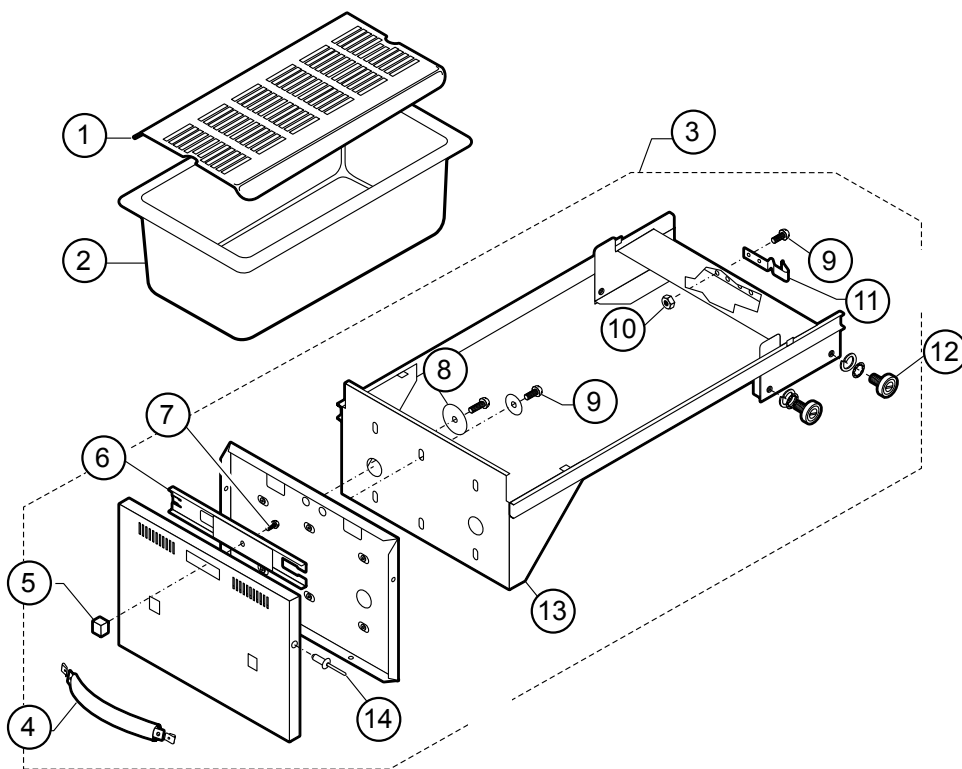

EXPLODED VIEW: DWN1, DWN2, DWN3

DRAWER ASSEMBLY - COMMON TO ALL "NARROW" VERSION RWN-SERIES DRAWERS

CAVITY and CABINET INTERIOR - COMMON TO ALL "NARROW" VERSION

IL2093b

PARTS LIST: DWN1, DWN2, DWN3

PARTS LIST

October 20, 2015, Rev. B

DWN1, DWN2, DWN3, DRAWER WARMER			
Fig No	Part No.	Description	Application
1	WS-20624	RACK HUMITROL (OPTIONAL)	
2	C8-49252	INSERT DRAWER NARROW	
3	WS-69244	DRAWER ASSY, NARROW	
4	C8-32112	HANDLE DRAWER WARMER	
5	WS-51796	KNOB SQUARE ROLL WARMER VENT	
6	C8-49251	SLIDE VENT ASSY NARROW	
7	2C-35530	SCREW, 8-32 X 3/8 PH, RD-EACH	
8	2C-35565	WASHER 2 1/16 DRAWER BACK	
9	2C-35487	SCREW 8-32X5/16 PH TR HD	
10	2C-35455	NUT 8-32 HEX MS SS	
11	2C-30471	DRAWER STRIKE AND CATCH	
12	2P-30483	BRNG RLLR TRK-R116	
13	WS-69244	DRAWER WELD ASSY NARROW	
14	2C-49395	RIVIT POP 1/8 X .265 SS	
15	2N-49255UL	ELEM 120V 450W NARROW	120V
	2N-49475UL	ELEM 240V 450W RWN	230V, UK
17	2J-35687	LIGHT SIGNAL	
18	WS-58936	THERMO CTL KIT RW W/O AUX	
19	2C-43271	CLIP RETAINER PILOT LIGHT	
20	2R-30372	KNOB CONTROL ASSY, WARMER	
21	2M-Z19447	LABEL, CONTROL	
22	E9-Z19465	CONTROL PANEL	
23	C8-35988	STOP DRWR	
24	2A-45405	SPACER DRWR STOP SS	
25	C8-35677	ANGLE SUPPORT ELEM	
26	C8-35683	SHIELD BULB	
NI	2E-35539	CORD SET	120V
	C3-G8071	CORD SET ASSY 240VE	230V
	B9-73086	CORD SET ASSY - UK	UK
NI	2A-30586	FEET ADJ 4" GRAY 3/8-16	