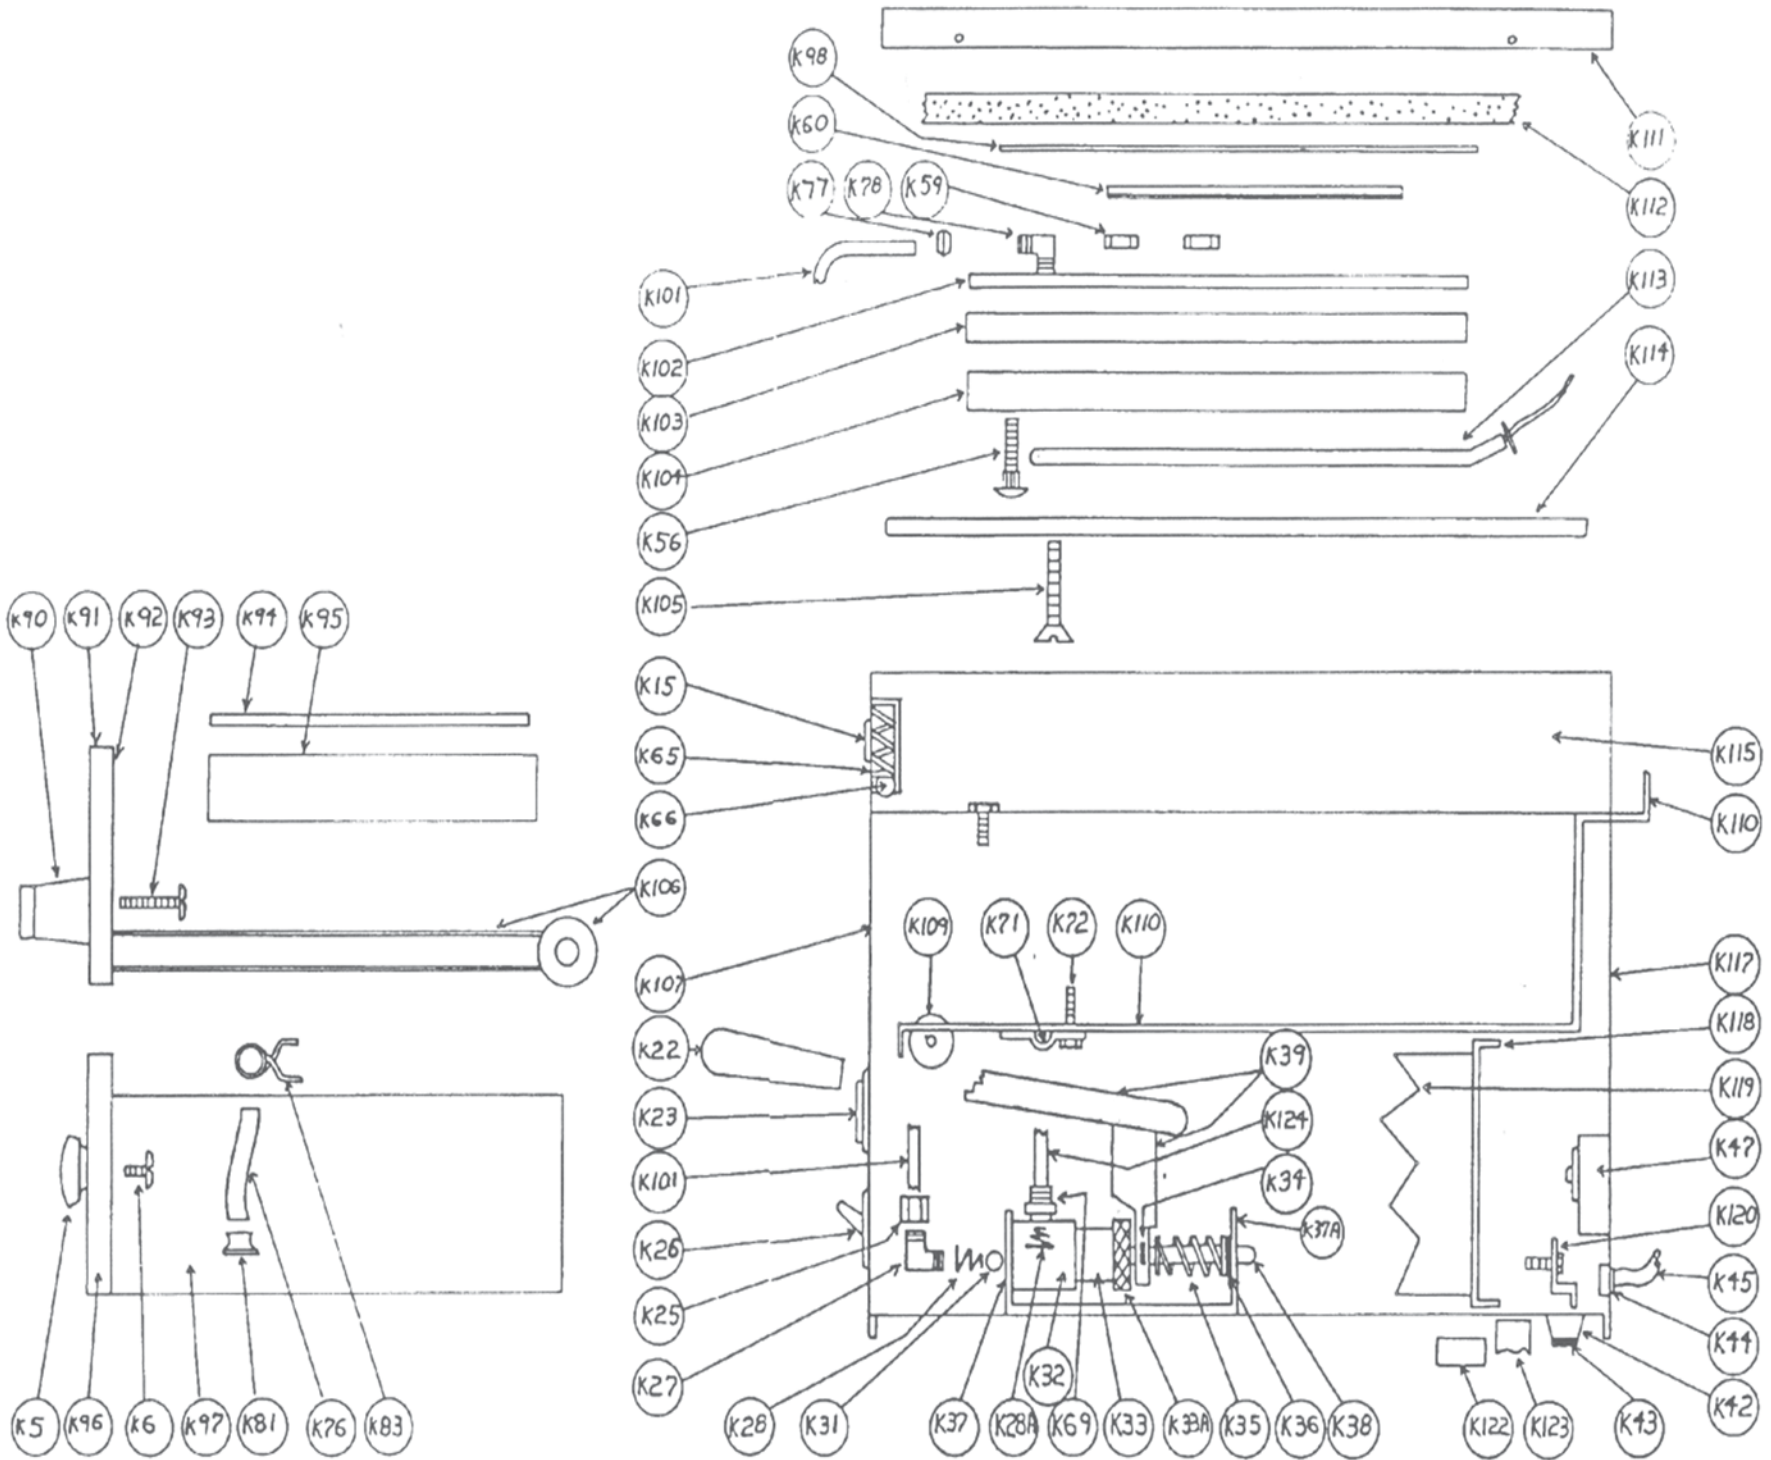

REPLACEMENT PARTS PRICE LIST
MODEL: CFS

PARTS LIST

EFFECTIVE 3-31-06 RB

8D

MODEL FOOD STEAMER MODEL CFS

Key Number	Part Number	Number Per Unit	Description
K5	2R-09-07-0075	1	KNOB WATER PAN
K6			SCREW 10-24 FOR WATER PAN KNOB
K9			SCREW 6-32 HEX HEAD
K22A	2P-09-07-0016	1	CAP HANDLE
K22B	C9-04-FS-0053	1	PUMP HANDLE
K23	2J-05-07-0025	1	PILOT LIGHT (SPECIFY 120V OR 230V)
K23A	2S-05-07-0040	1	PILOT LIGHT RECTANGULAR
K26	2E-05-07-0011	1	ON-OFF SWITCH
K28	2P-10-07-0016	1	INNER SPRING (PUMP TO CASTING)
K28A	2P-10-07-0011	1	INNER SPRING (PUMP TO WATER PAN)
K31	2P-09-07-0074	1	BALL
K32	C9-30-FS-0008	1	BRASSHOUSING
K33	2A-10-FS-0001	1	PUMP CYLINDER
K33A	C9-51-FS-0009	1	CYLINDER CAP AND SLEEVE
K34	2C-08-07-0101	1	COTTER PIN
K35	2P-10-07-0005	1	PUMP SPRING
K36	2A-10-07-0012	1	BRASSBUSHING
K37	C9-70-FS-0057	1	LARGE WELDED PUMP FRAME
K37A	C9-04-FS-0056	1	SMALL PUMP FRAME BRACKET
K38	C9-52-FS-0008	1	PUMP PISTON RING ASSEMBLY LEVER
	2A-10-07-0010	1	PUMP PLUNGER
	2A-10-FS-0002	1	PISTON ROD
	2C-08-07-0281	1	WASHER, #10 x 9/16" SEALING
	2C-2566	1	NUT, 10-32 HEX STL NP
K38A	2A-10-07-0010	1	PISTON RING ONLY
K39	2R-Z5841	1	PUMP LEVER
K40	C9-40-FS-0049	1	PUMP NUT & SCREW
K42	2A-09-07-0009	4	FOOT
K43		4	RUBBER PLUG (not available)
K89	Z1-30-07-0002	1	DRAWER ASSEMBLY INCLUDES FRONT HANDLE
K90		1	HANDLE FOR FOOD PAN
K91		1	DRAWER FRONT
K92		1	DRAWER BACK
K93		2	HANDLE SCREW
K94	C9-04-FS-0033	1	FOOD SCREEN
K95	C9-04-FS-0034	1	FOOD PAN
K96		1	WATER PAN FRONT
K101		1	WATER LINE (PUMP TO STEAM CHAMBER)
K102		1	TOP STEAM PLATE #1
K103		1	TOP CASTING PLATE #2
K104		1	BOTTOM CASTING #4
K105			FLAT HEAD SCREW, 5/16-18
K106	C9-30-FS-0005	1	DRAWER FRAME
K109			TEFLON ROLLER
K111		1	STAINLESS TOP
K113	2N-05-FS-0002	1	ELEMENT
K114		1	BOTTOM STEAM PLATE #4
K120		1	TERMINAL BLOCK
K122			CAP FOR METAL LEG
K123			METAL LEG
K124		1	WATER LINE (PUMP TO WATER PAN)