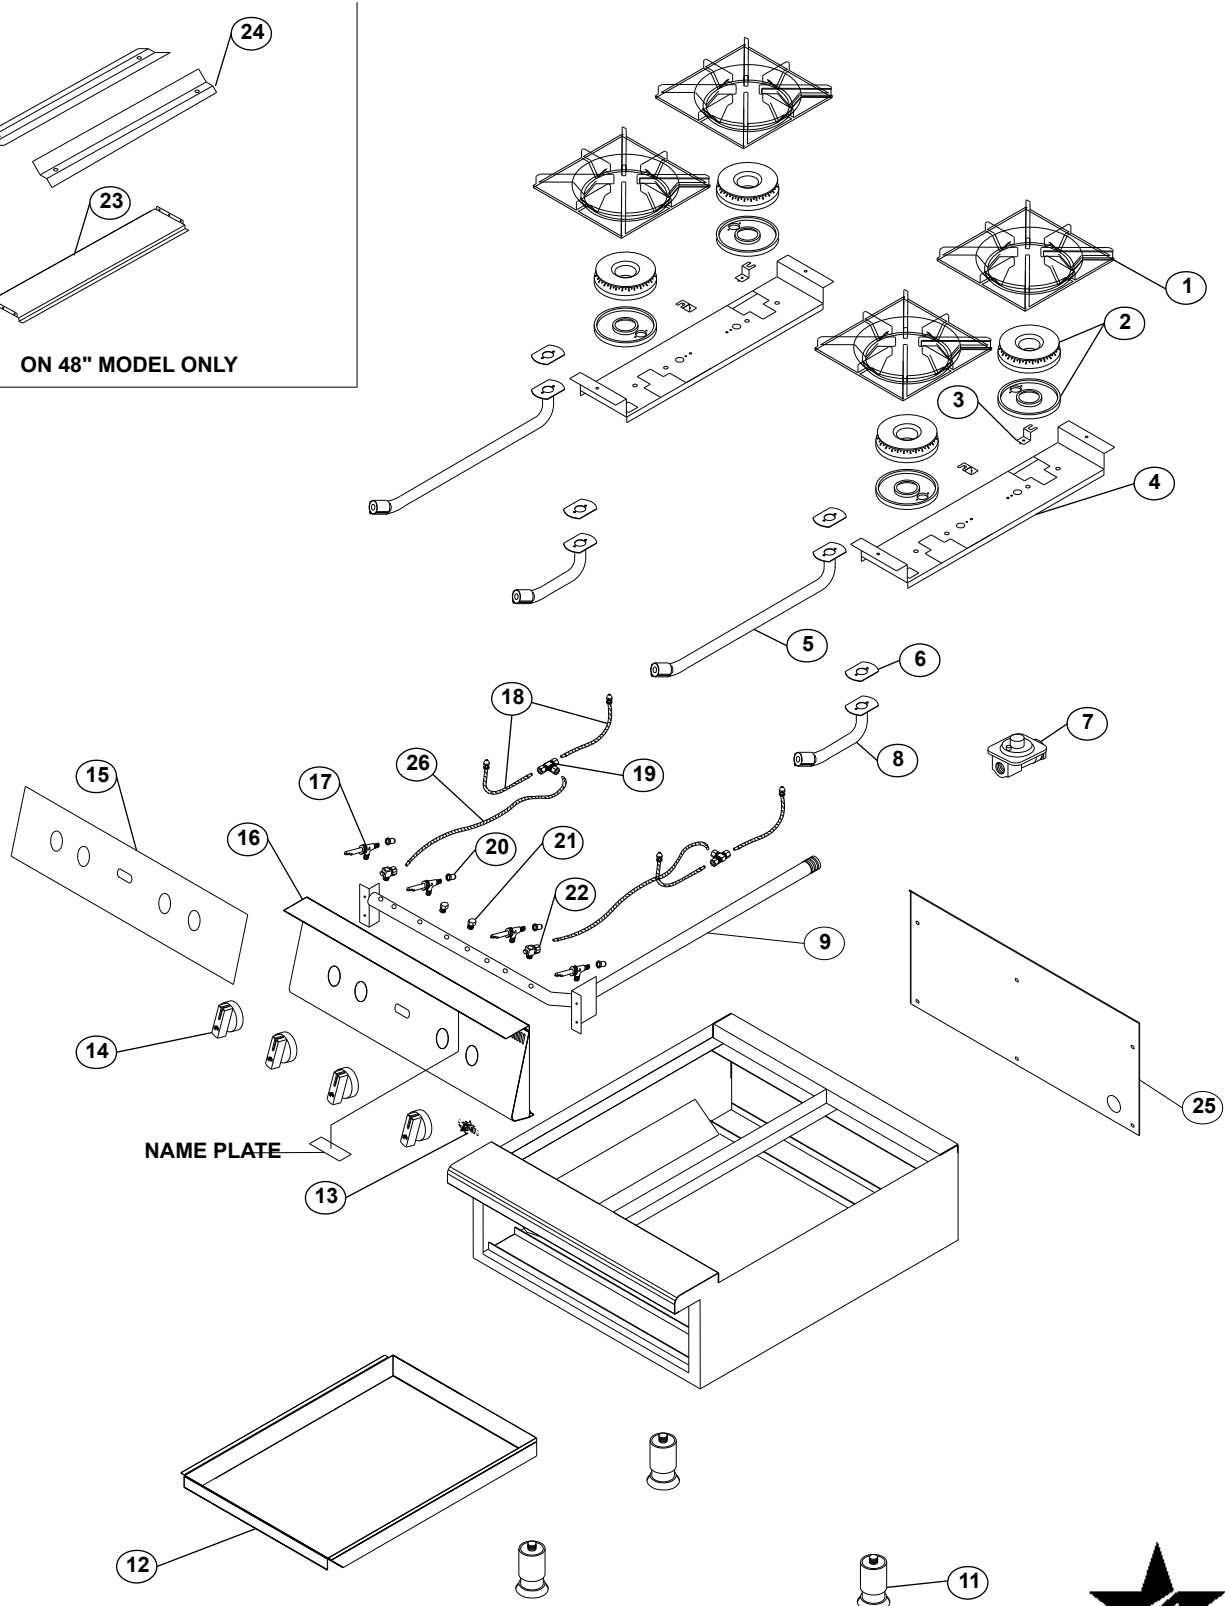

ON 48" MODEL ONLY

SOME ITEMS ARE INCLUDED FOR ILLUSTRATIVE PURPOSES ONLY AND IN CERTAIN INSTANCES MAY NOT BE AVAILABLE.

THIS DRAWING CONTAINS INFORMATION CONFIDENTIAL TO STAR MANUFACTURING INTERNATIONAL, INC. NO REPRODUCTION OR DISCLOSURE OF ITS CONTENTS IS PERMITTED.

MODEL HOT PLATE